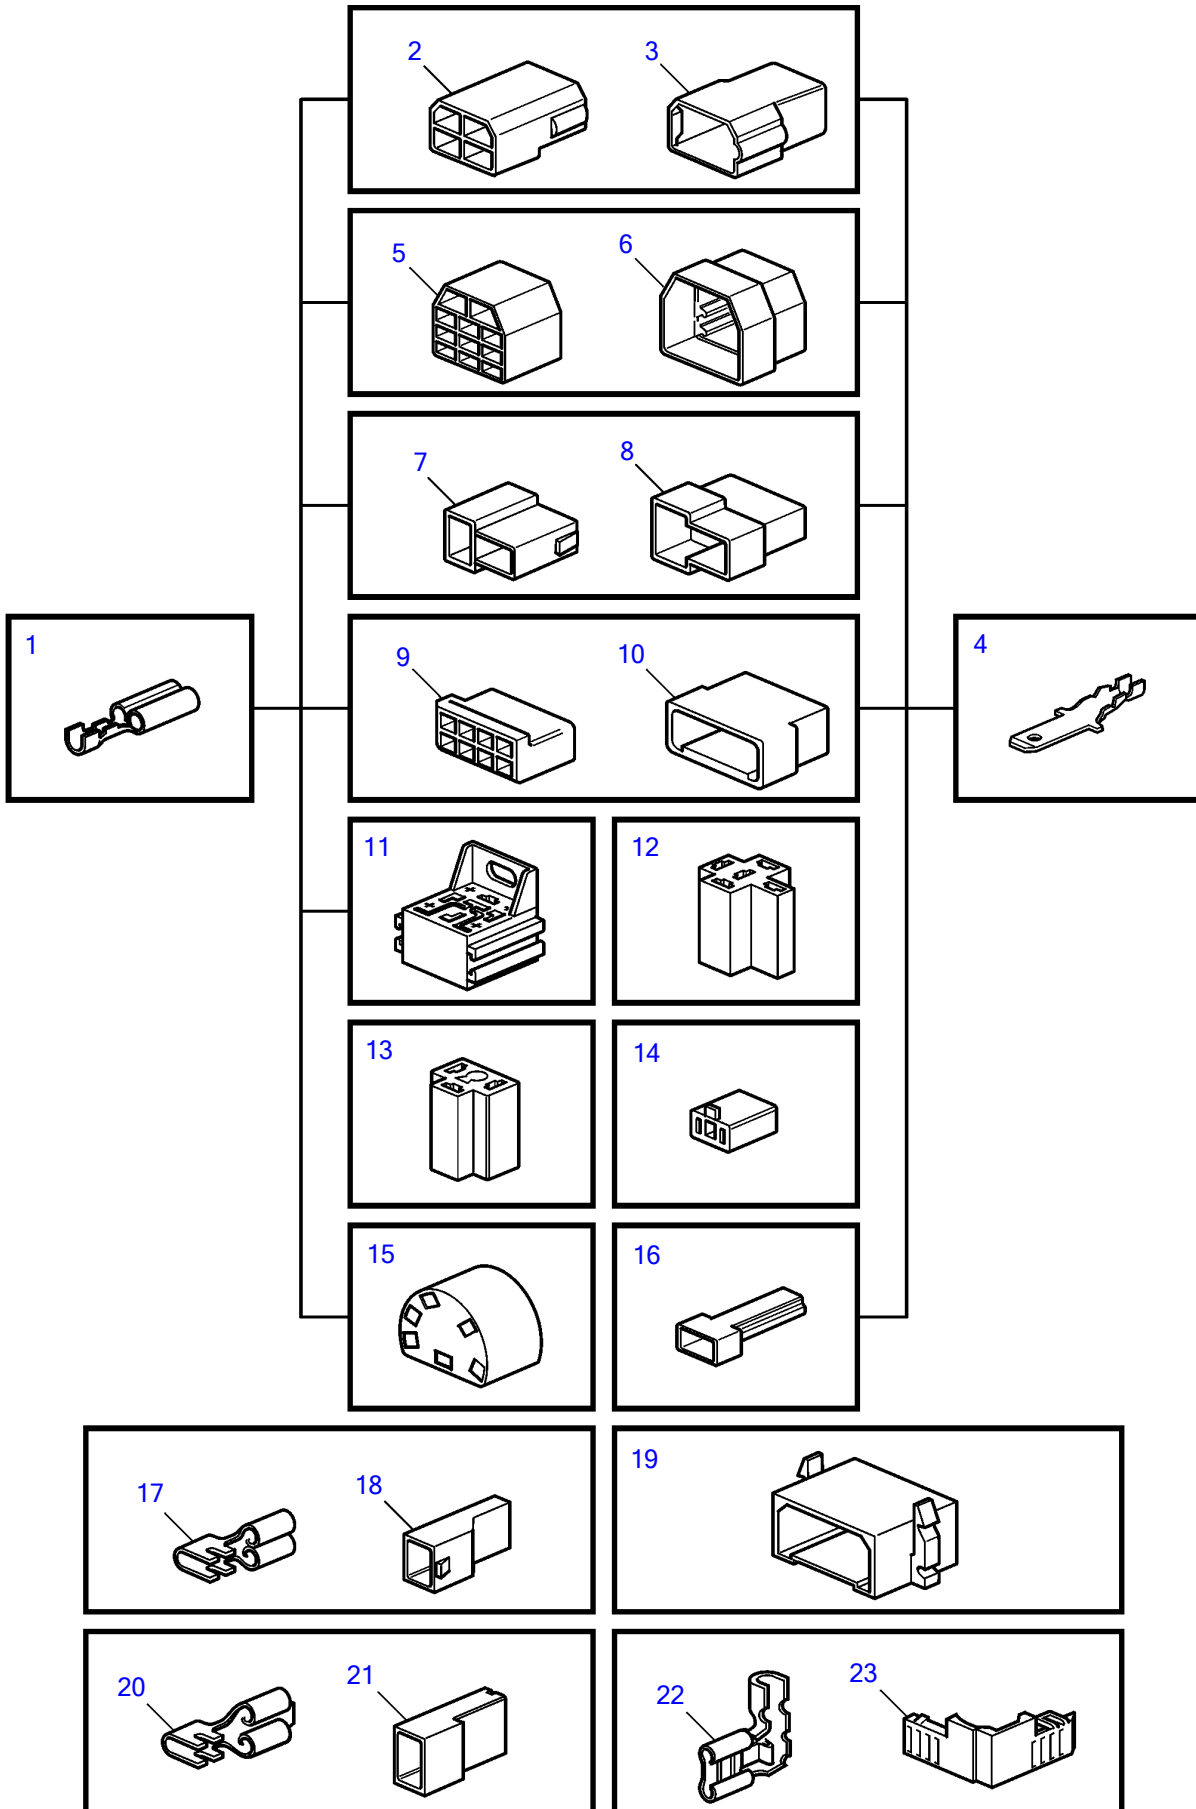

D6-300A-F, D6-300D-F (MC), D6-300I-F, D6-330A-F, D6-330D-F, D6-330I-F, D6-370A-F, D6-370D-F, D6-370I-F, D6-400A-F, D6-435D-F, D6-435I-SC-F, D6-435I-TC-F, D6-435I-WJ-F

D6-300A-F, D6-300D-F (MC), D6-300I-F, D6-330A-F, D6-330D-F, D6-330I-F, D6-370A-F, D6-370D-F, D6-370I-F, D6-400A-F, D6-435D-F, D6-435I-SC-F, D6-435I-TC-F, D6-435I-WJ-F

REF	PART NO.	DESCRIPTION	NOTES
1	973150	Cable terminal	6,3x0,8x1,1-2,5mm <sup>2</sup>
	949206	Cable terminal	6,3x0,8x4,0-6,0mm <sup>2</sup>
2	948856	Housing	6,3x4 natural
3	948855	Housing	6,3x4 natural
4	973117	Cable terminal	6,3x0,8x0,5-1,0mm <sup>2</sup>
	881487	Cable terminal	6,3x0,8x0,75-2,5mm <sup>2</sup>
	881488	Cable terminal	6,3x0,8x4,0-6,0mm <sup>2</sup>
5	945830	Housing	6,3x11 natural
6	945831	Tab housing	6,3x11 natural
7	958210	Housing	6,3x2 black
8	958209	Housing	6,3x2 black
9	944076	Housing	6,3x8 natural
10	948857	Housing	6,3x8 natural
11	977184	Housing	6,3x5x4,8/2,8x4
12	1214948	Housing	6,3x5 black
13	945469	Housing	6,3x3 black
14	1578937	Housing	6,3x2 natural
15	828624	Receptacle housing	6,3x6
16		Housing	6,3x1 black
17	949405	Cable terminal	4,8x1,1-2,5mm <sup>2</sup>
18	947848	Housing	4,8x1 natural
19	944077	Housing	6,3x8 natural
20	881483	Cable terminal	6,3x0,8x1,1-2,5mm <sup>2</sup>
	881484	Cable terminal	6,3x0,8x4,0-6,0mm <sup>2</sup>
21	949597	Housing	6,3x1 natural
	943511	Housing	6,3x1 natural
22	881489	Cable terminal	6,3x0,8x1,1-2,5
23	944221	Housing	6,3x1 natural