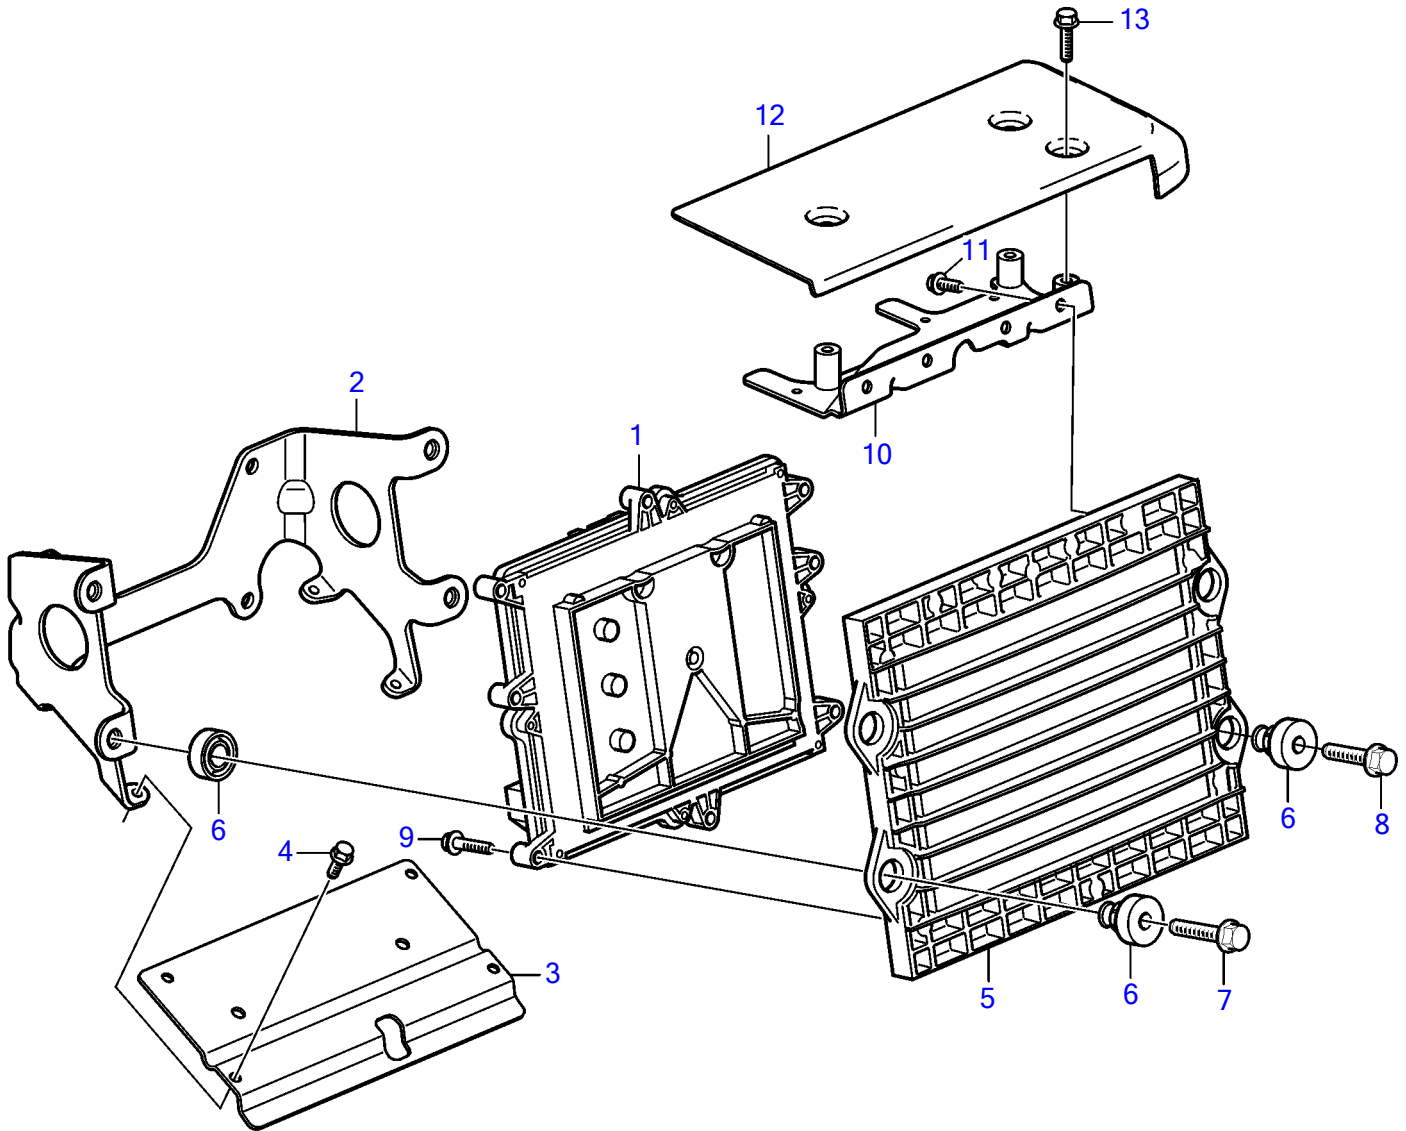

D6-370A-F, D6-370D-F, D6-435D-F

26324

D6-370A-F, D6-370D-F, D6-435D-F

REF	PART NO.	QTY	DESCRIPTION	NOTES
1	881810	1	Control unit, not programmed	
	3586269	1	Software	Warehouse programming. This p/n can not be ordered, but will be used for invoicing.
	3586268	1	Software	Vodia-programming. This p/n can not be ordered, but will be used for invoicing.
2	21712181	1	Bracket	
3	21720574	1	Heat shield	
4	946501	4	Flange screw	
5	3584080	1	Support	
6	3842049	4	Damping element	
7	948217	2	Flange screw	
8	947760	2	Flange screw	
9	949556	8	Flange screw	
10	21717702	1	Bracket	
11	967949	4	Flange screw	
12	21721137	1	Cover	
13	946934	3	Flange screw	