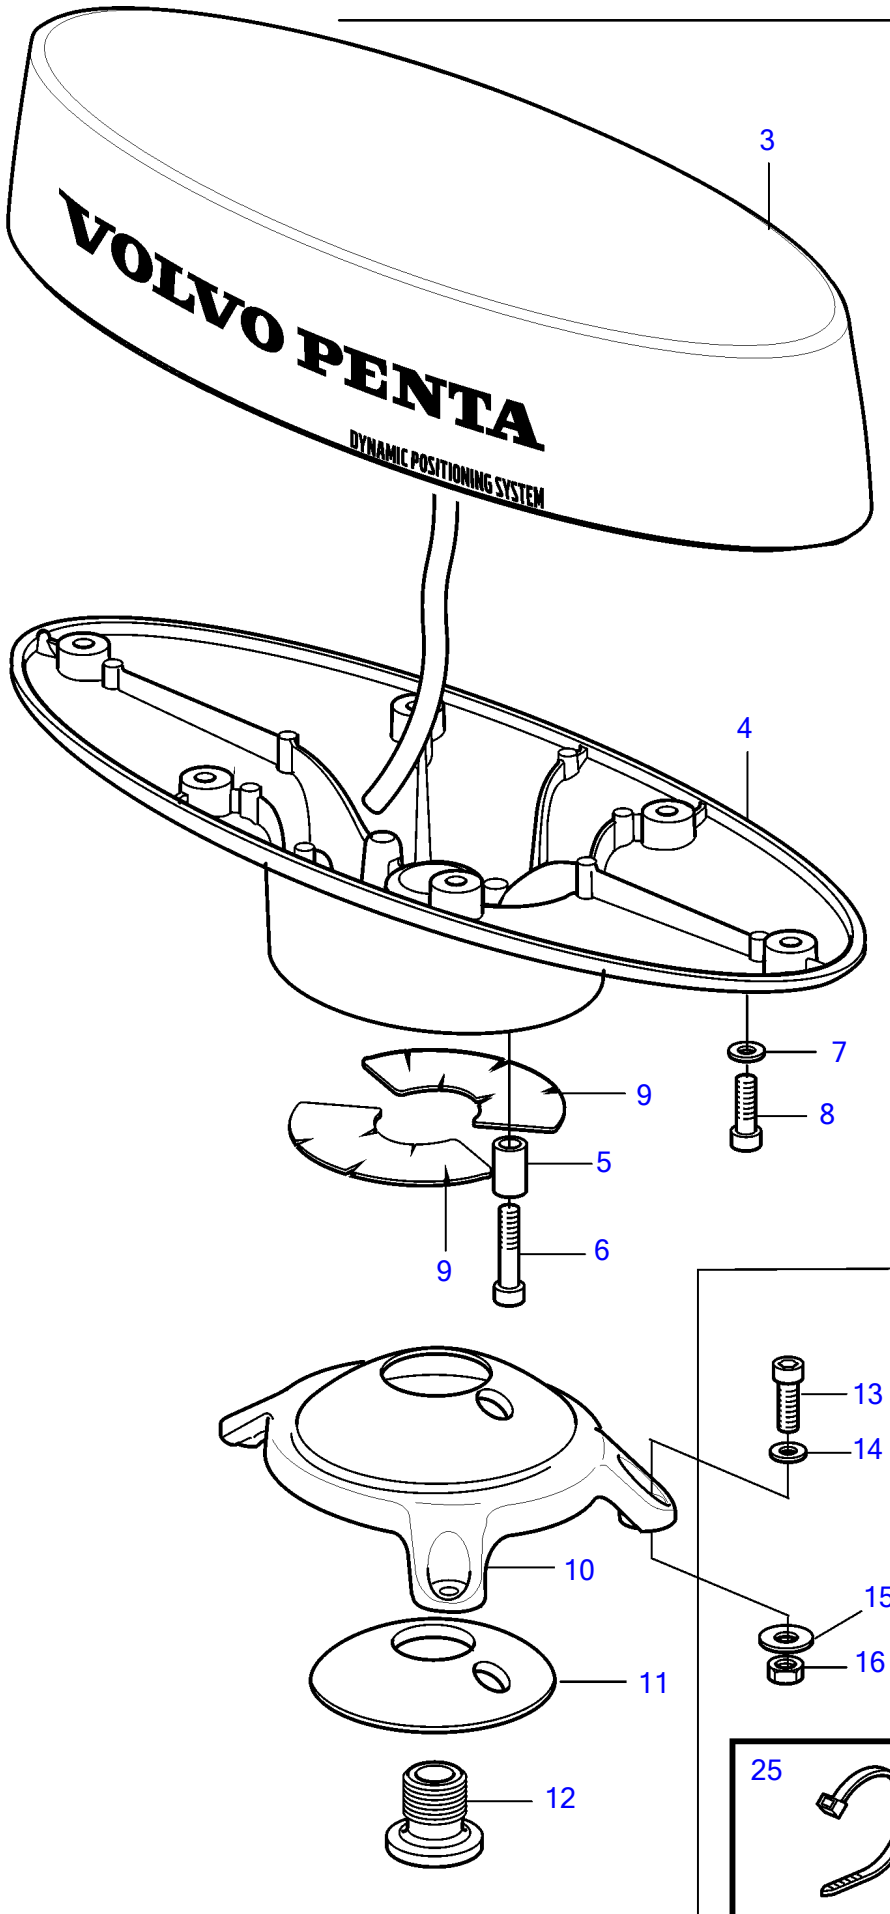

D6-300D-F (MC), D6-330D-F, D6-370D-F, D6-435D-F

23

WARNING

Avoid severe injury or death due to drowning. Use proper tie-off technique.

Do not step on the swim platform when engine is running.

Propellers can spin without warning and will injure or kill.

Do not enter the water while engine is running. If you can move suddenly.

Hold on while on the swim platform.

24

WARNING

When DPS is in Use Boats Underway

Maintain proper LOOKOUT

STAY OUT of water spinning propellers.

HOLD ON to prevent fall a boat can move suddenly

READ the owner's manual

Failure to observe warnings may result in SEVERE INJURY or DEATH.

1

2

26397

D6-300D-F (MC), D6-330D-F, D6-370D-F, D6-435D-F

| REF | PART NO. | QTY | DESCRIPTION | NOTES |
|-----|------------|-----|------------------------|---------------|
| 1 | 21300833 | 1 | Antenna kit | |
| 2 | (21300831) | 1 | • Antenna | Obsolete part |
| 3 | 21231832 | 1 | • • Sensor | |
| 4 | 21395738 | 1 | • • Antenna base | |
| 5 | 478344 | 2 | • • Spacer sleeve | |
| 6 | 994153 | 2 | • • Hex. socket screw | |
| 7 | 941670 | 6 | • • Washer | |
| 8 | 994138 | 6 | • • Hex. socket screw | |
| 9 | 21328699 | 2 | • • Decal | |
| 10 | 21300823 | 1 | • • Antenna base | |
| 11 | 21300829 | 1 | • • Tensioning ring | |
| 12 | 21330777 | 1 | • • Hollow screw | |
| 13 | 994153 | 3 | • Hex. socket screw | |
| 14 | 941670 | 3 | • Washer | |
| 15 | 993419 | 3 | • Washer | |
| 16 | 946330 | 3 | • Hexagon nut | |
| 17 | 21303890 | 1 | • Cable grommet | |
| 18 | 961314 | 1 | • Cross recessed screw | |
| 19 | 874960 | 1 | • Housing | |
| 20 | 874961 | 1 | • Wedge | |
| 21 | 8397660 | 1 | • Plug | |
| 22 | 21231837 | 1 | • Converter | |
| 23 | 21318999 | 1 | • Decal | |
| 24 | 21325536 | 1 | • Label | |
| 25 | 948211 | 3 | • Cable tie | |