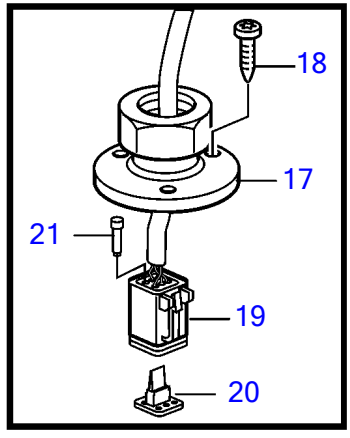

HOLD ON to prevent fall a boat can move suddenly

READ the owner's manual

Failure to observe warnings may result in SEVERE INJURY or DEATH.

1

2

26397

D6-300D-F (MC), D6-330D-F, D6-370D-F, D6-435D-F

| REF | PART NO. | QTY | DESCRIPTION | NOTES |
|-----|------------|-----|------------------------|---------------|
| 1 | 21300833 | 1 | Antenna kit | |
| 2 | (21300831) | 1 | • Antenna | Obsolete part |
| 3 | 21231832 | 1 | • • Sensor | |
| 4 | 21395738 | 1 | • • Antenna base | |
| 5 | 478344 | 2 | • • Spacer sleeve | |
| 6 | 994153 | 2 | • • Hex. socket screw | |
| 7 | 941670 | 6 | • • Washer | |
| 8 | 994138 | 6 | • • Hex. socket screw | |
| 9 | 21328699 | 2 | • • Decal | |
| 10 | 21300823 | 1 | • • Antenna base | |
| 11 | 21300829 | 1 | • • Tensioning ring | |
| 12 | 21330777 | 1 | • • Hollow screw | |
| 13 | 994153 | 3 | • Hex. socket screw | |
| 14 | 941670 | 3 | • Washer | |
| 15 | 993419 | 3 | • Washer | |
| 16 | 946330 | 3 | • Hexagon nut | |
| 17 | 21303890 | 1 | • Cable grommet | |
| 18 | 961314 | 1 | • Cross recessed screw | |
| 19 | 874960 | 1 | • Housing | |
| 20 | 874961 | 1 | • Wedge | |
| 21 | 8397660 | 1 | • Plug | |
| 22 | 21231837 | 1 | • Converter | |
| 23 | 21318999 | 1 | • Decal | |
| 24 | 21325536 | 1 | • Label | |
| 25 | 948211 | 3 | • Cable tie | |