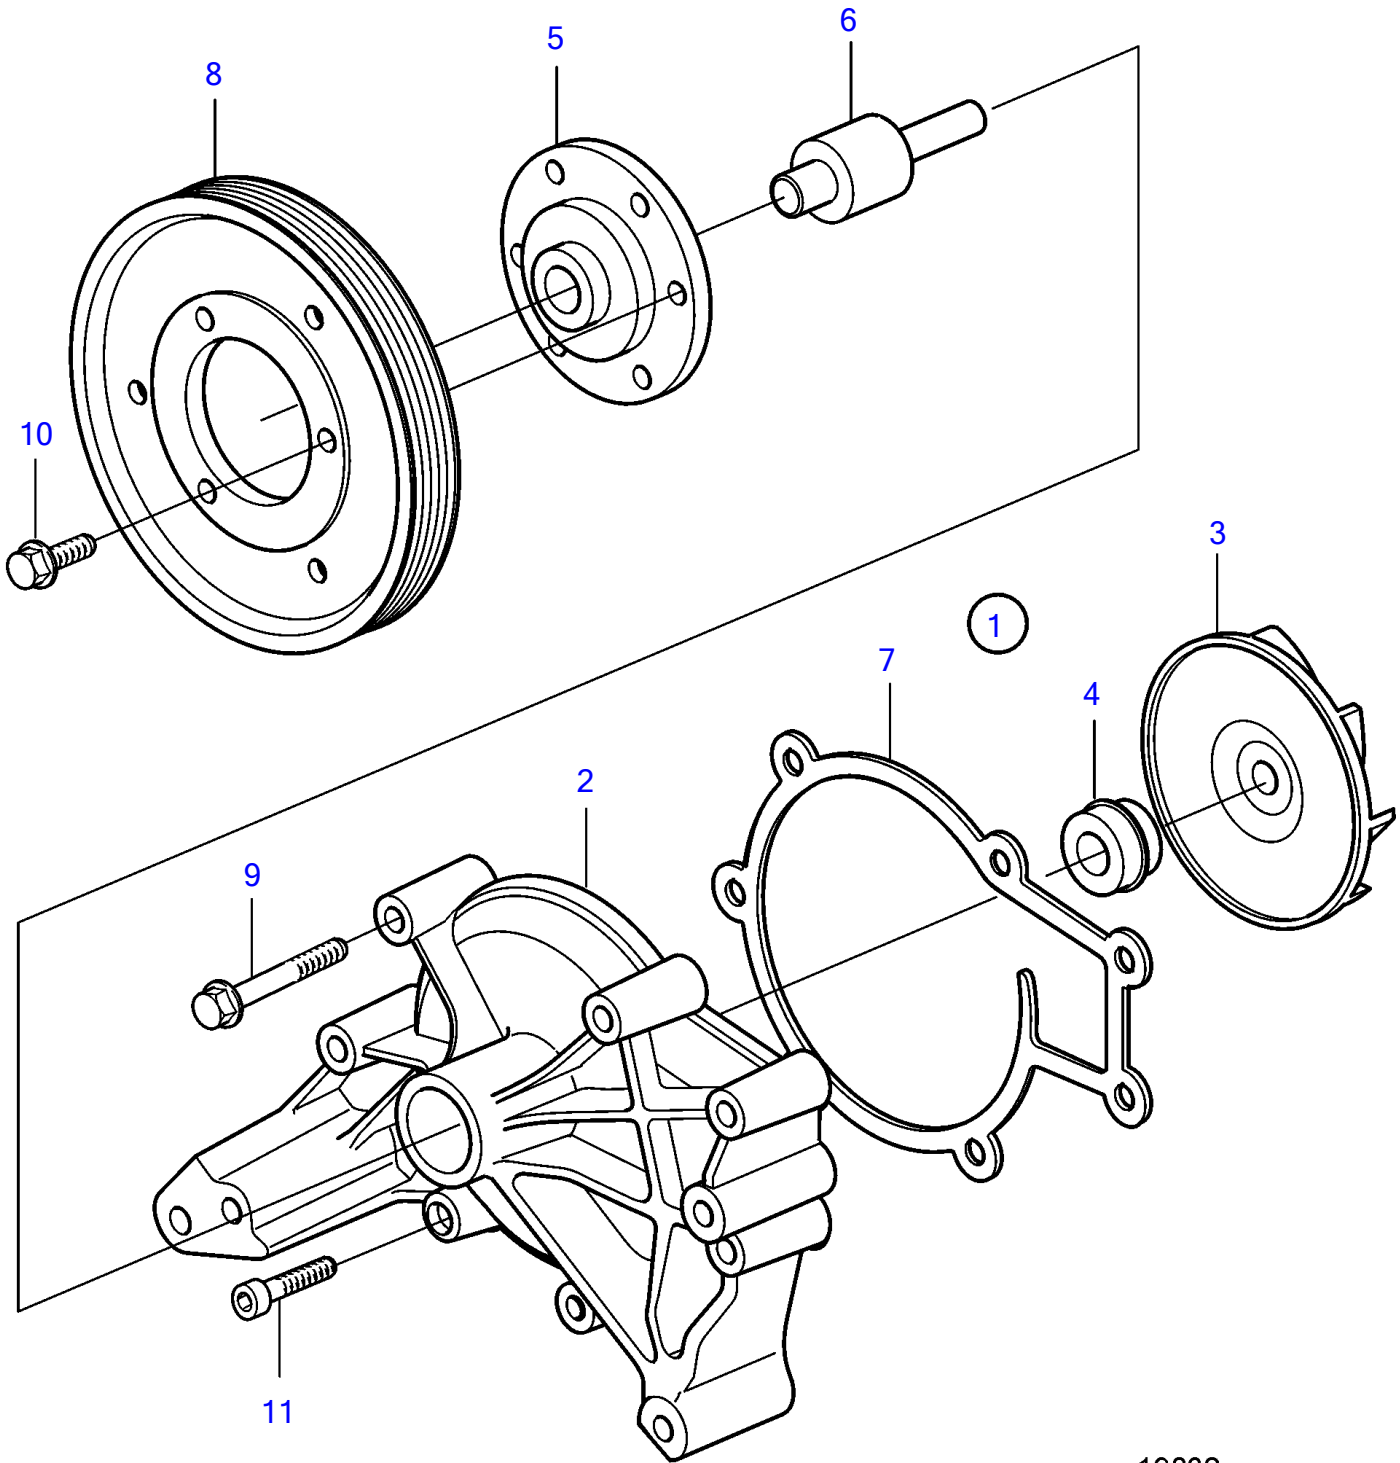

D6-300A-F, D6-300D-F (MC), D6-300I-F, D6-330A-F, D6-330D-F, D6-330I-F, D6-370A-F, D6-370D-F, D6-370I-F, D6-400A-F, D6-435D-F, D6-435I-SC-F, D6-435I-WJ-F

19832

D6-300A-F, D6-300D-F (MC), D6-300I-F, D6-330A-F, D6-330D-F, D6-330I-F, D6-370A-F, D6-370D-F, D6-370I-F, D6-400A-F, D6-435D-F, D6-435I-SC-F, D6-435I-WJ-F

REF	PART NO.	QTY	DESCRIPTION	NOTES
1	3801313	1	Coolant pump	
2		1	▪ Coolant pump housing	
3		1	▪ Impeller	
4	3582673	1	▪ Sealing ring	
5		1	▪ Hub	
6		1	▪ Shaft	
7	3818912	1	Gasket	
8	3582674	1	Pulley	
9	994441	6	Flange screw	L=50mm
10	946173	3	Flange screw	L=20mm
11	959223	1	Hex. socket screw	L=30mm