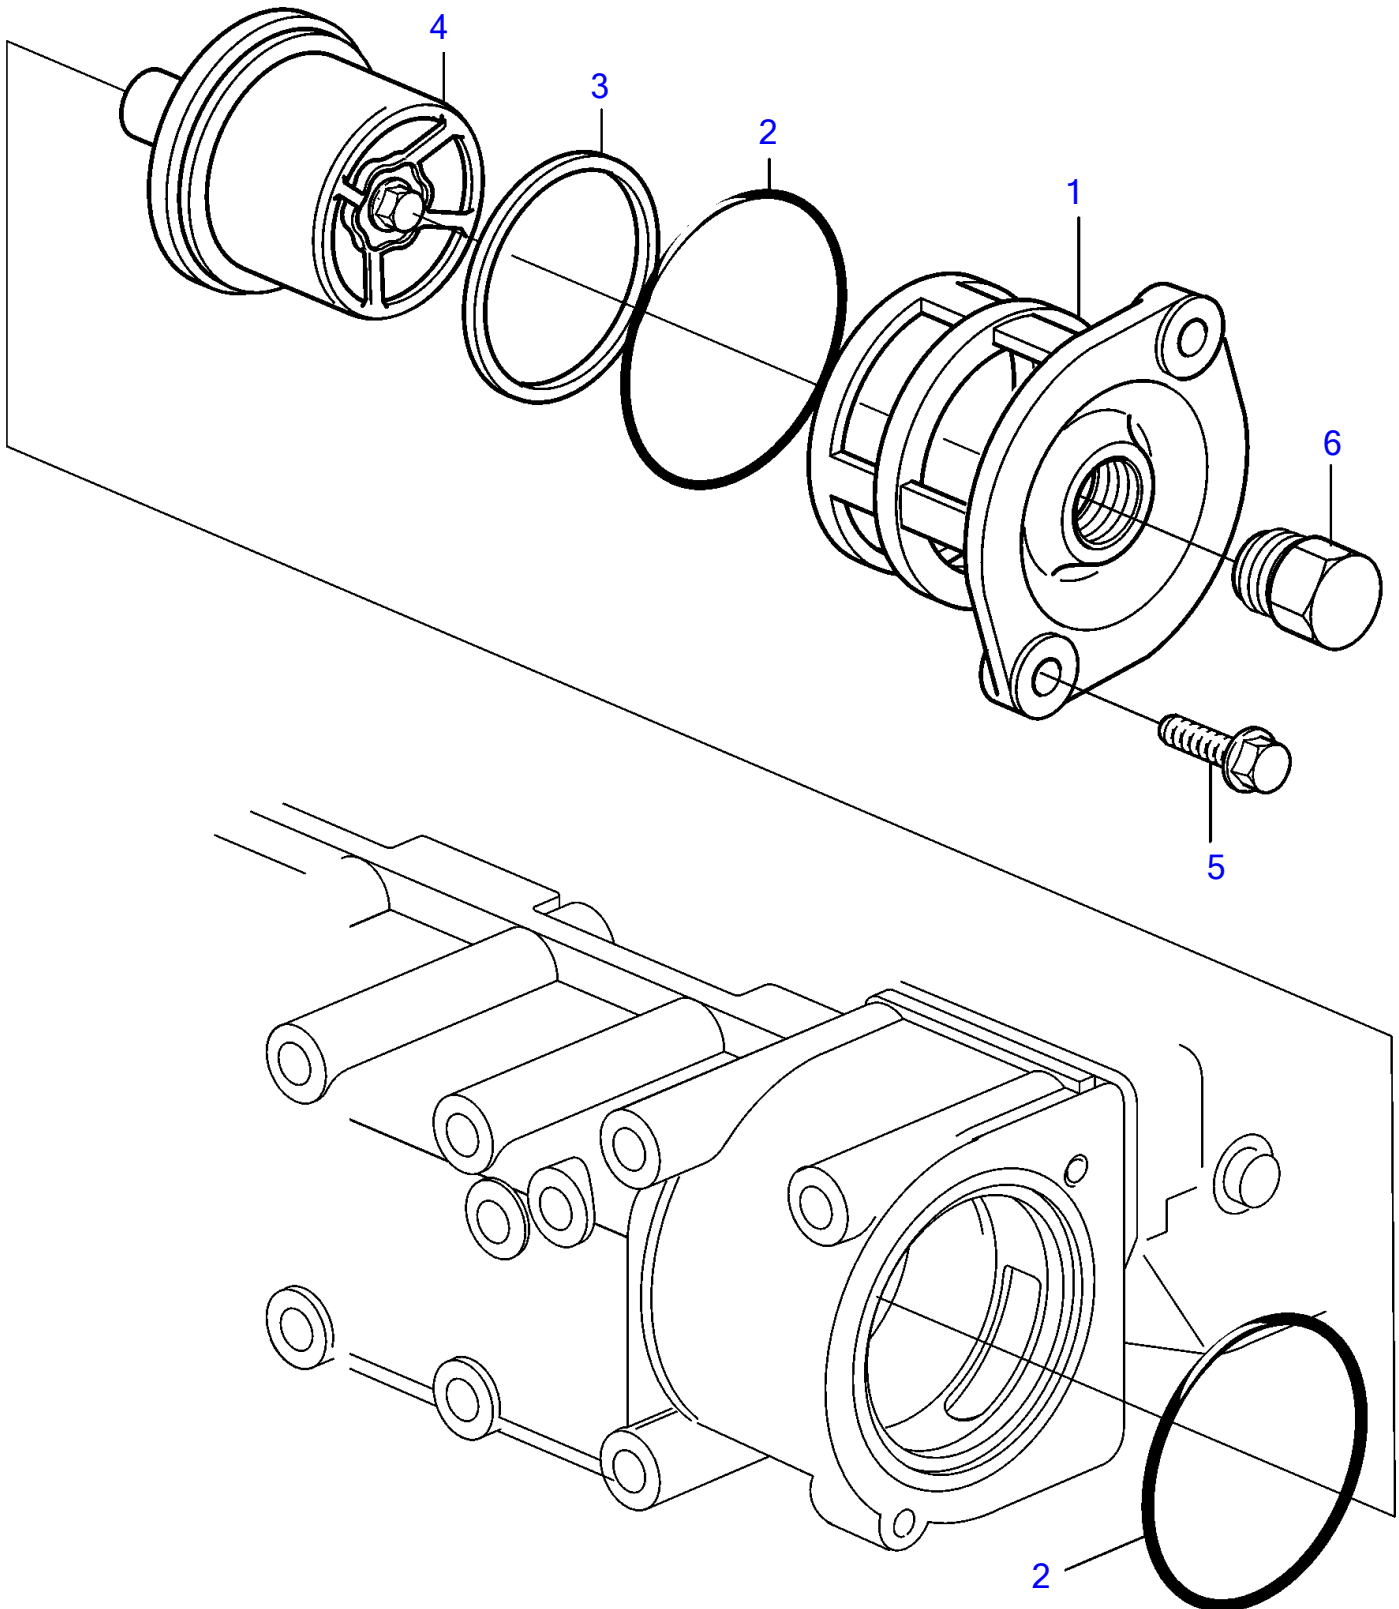

D6-300A-F, D6-300I-F, D6-330A-F, D6-330D-F, D6-330I-F, D6-370D-F, D6-370I-F, D6-400A-F, D6-435D-F, D6-435I-SC-F, D6-435I-WJ-F

19953

D6-300A-F, D6-300I-F, D6-330A-F, D6-330D-F, D6-330I-F, D6-370D-F, D6-370I-F, D6-400A-F, D6-435D-F, D6-435I-SC-F, D6-435I-WJ-F

REF	PART NO.	QTY	DESCRIPTION	NOTES
1	888456	1	Thermostat housing	
2	945512	2	O-ring	
3	1544710	1	Sealing ring	
4	8149182	1	Thermostat	
5	945444	2	Flange screw	L=25mm
6	479956	1	Plug	1/2NPTF x 19