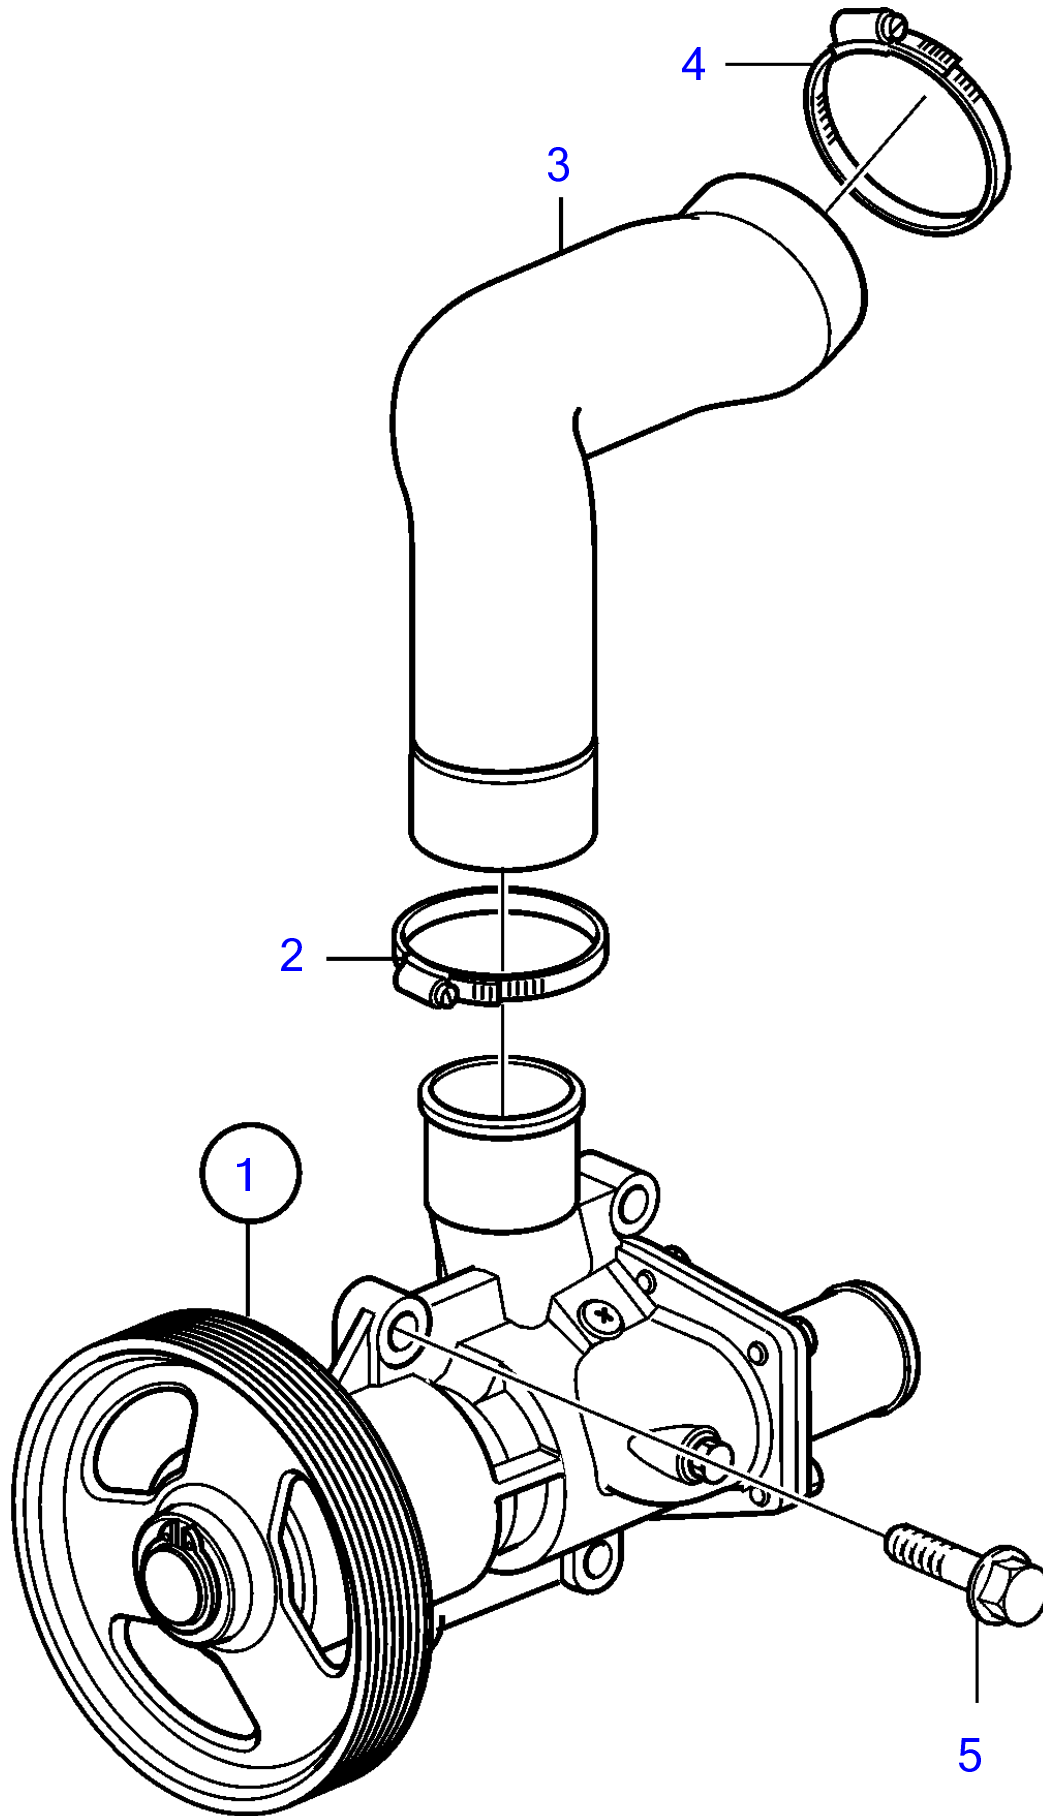

D6-300I-F, D6-330I-F, D6-370I-F, D6-435I-SC-F, D6-435I-WJ-F

19895

D6-300I-F, D6-330I-F, D6-370I-F, D6-435I-SC-F, D6-435I-WJ-F

REF	PART NO.	QTY	DESCRIPTION	SEE SEC.	NOTES
1	21380890	1	Sea water pump		(3589907)
			.	7563	
2	943478	1	Hose clamp		
3	3583009	1	Hose		
4	943479	1	Hose clamp		
5	947760	4	Flange screw		