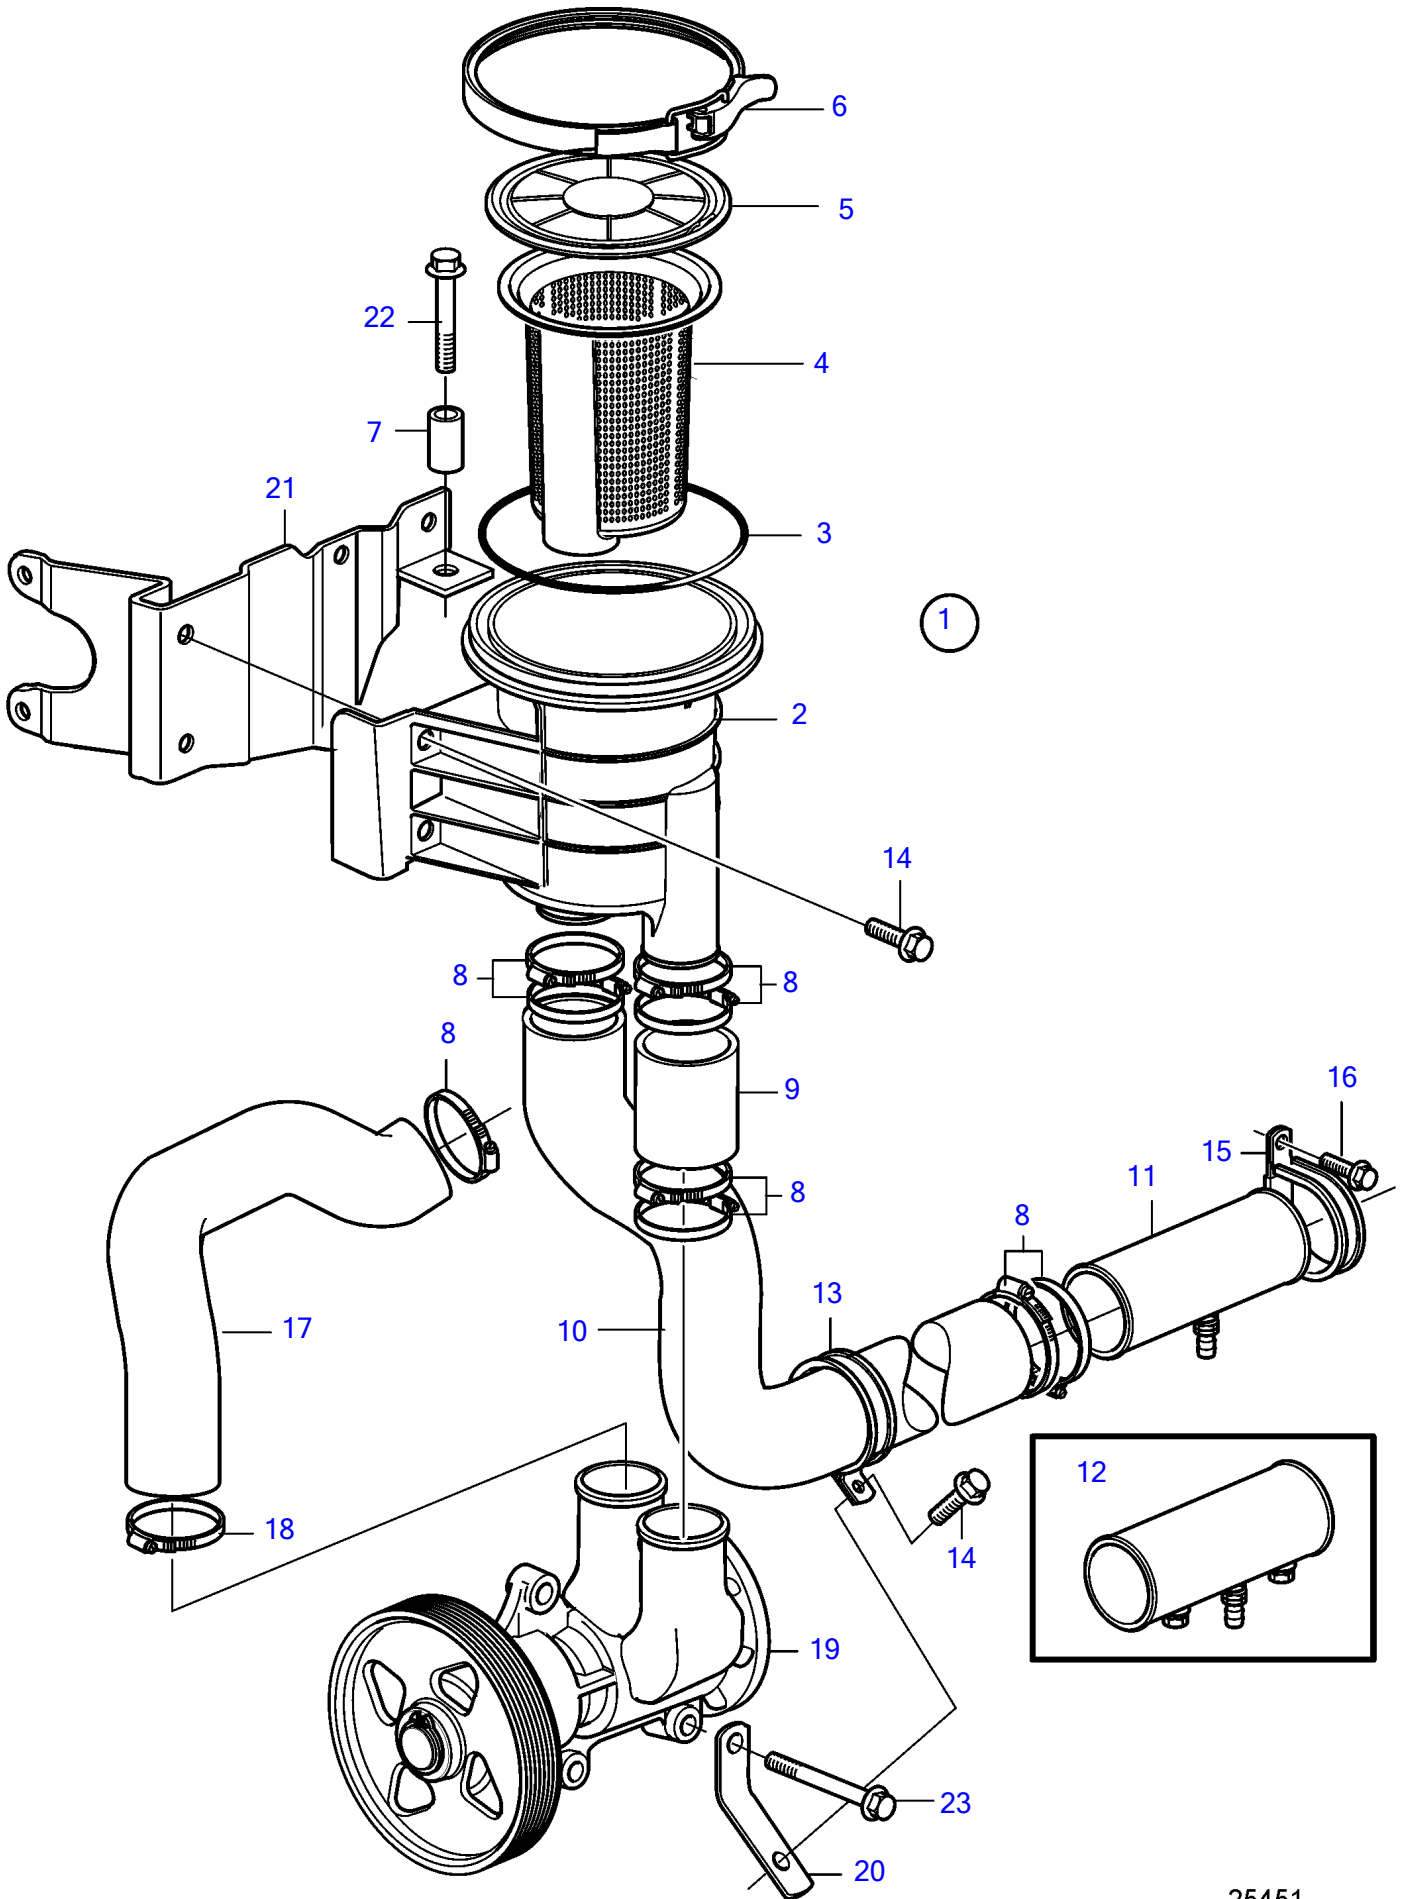

D6-300A-F, D6-330A-F, D6-330D-F, D6-370A-F, D6-370D-F, D6-435D-F

25451

Upd:2014-07-17

25451

47704600-26-36341

D6-300A-F, D6-330A-F, D6-330D-F, D6-370A-F, D6-370D-F, D6-435D-F

REF	PART NO.	QTY	DESCRIPTION	SEE SEC.	NOTES
1	21368500	1	Sea water filter		
2	(21368502)	1	• Strainer housing		Obsolete part
3	995147	1	• O-ring		
4	21368504	1	• Strainer		
5	21445782	1	• Cover		
6	21368508	1	• V-band clamp		
7	3528225	1	• Spacer sleeve		
8	961672	9	Hose clamp		
9	994814	1	Rubber hose		
10	21368516	1	Hose		
11	3584430	1	T-pipe		
12	3584243	1	Radiator		
13	980476	1	Clamp		
14	946173	3	Flange screw		
15	984474	1	Clamp		
16	945444	1	Flange screw		
17	21368514	1	Hose		
18	961671	1	Hose clamp		
19	21419376	1	Sea water pump		
			•	36391	
			• Bulletin P-26-6-5	P-26-6-5-EN	New seawater pump kits
20	21619824	1	Bracket		
21	21368510	1	Bracket		
22	973924	1	Flange screw		
23	947760	4	Flange screw		