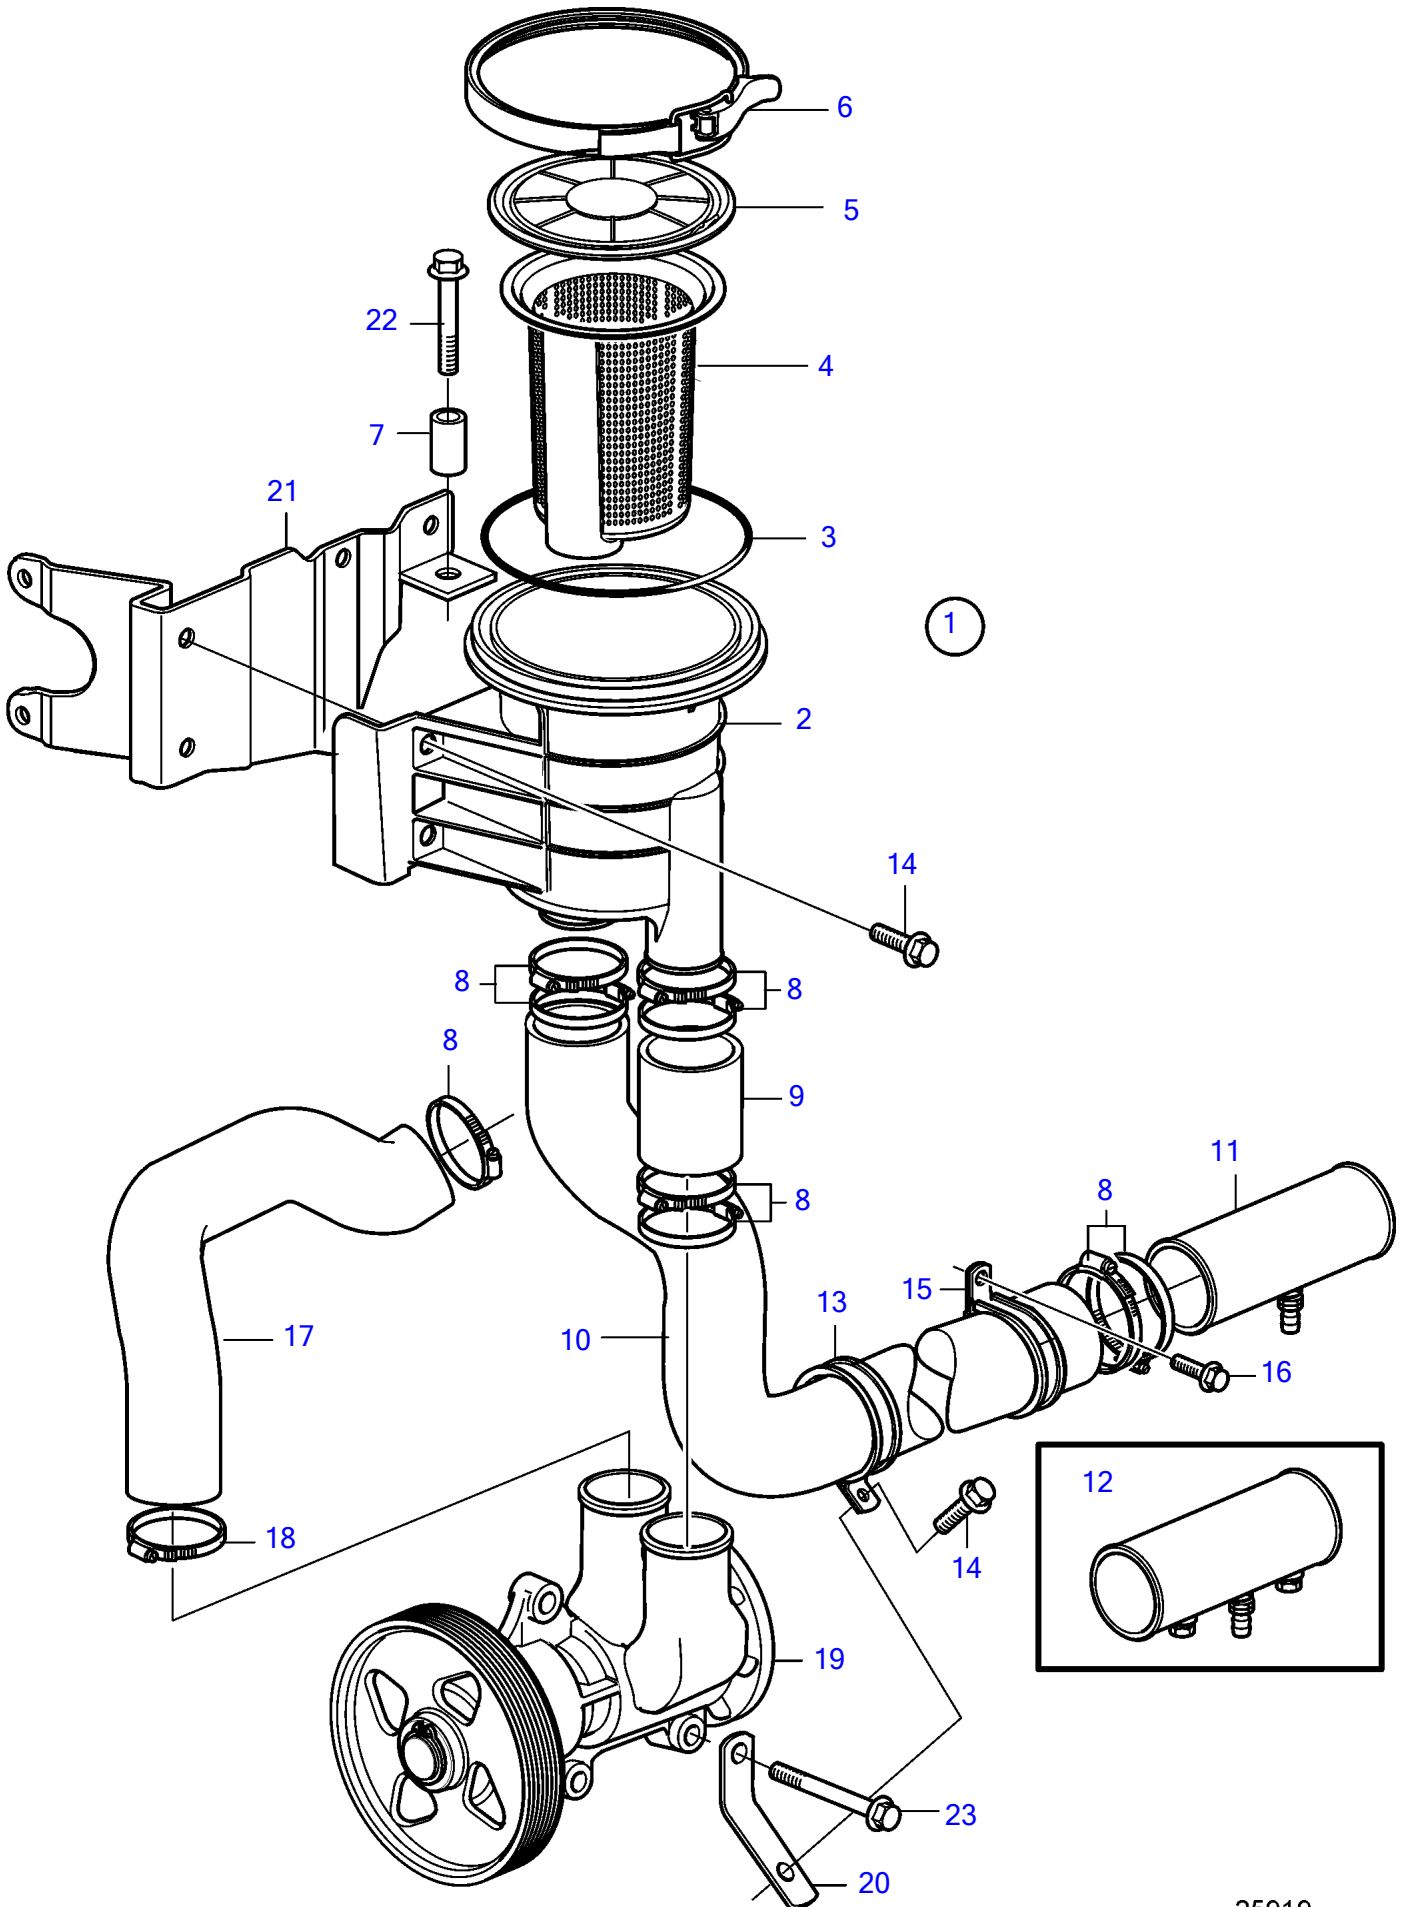

D6-400A-F

D6-400A-F

REF	PART NO.	QTY	DESCRIPTION	SEE SEC.	NOTES
1	21368500	1	Sea water filter		
2	(21368502)	1	• Strainer housing		Obsolete part
3	995147	1	• O-ring		
4	21368504	1	• Strainer		
5	21445782	1	• Cover		
6	21368508	1	• V-band clamp		
7	3528225	1	• Spacer sleeve		
8	961672	9	Hose clamp		
9	994814	1	Rubber hose		
10	21655922	1	Hose		
11	3584430	1	T-pipe		
12	3584243	1	Radiator		
13	980476	1	Clamp		
14	946173	3	Flange screw		
15	984474	1	Clamp		
16	945444	1	Flange screw		
17	21368514	1	Hose		
18	961671	1	Hose clamp		
19	21419376	1	Sea water pump		
			•	36391	
			• Bulletin P-26-6-5	P-26-6-5-EN	New seawater pump kits
20	21619824	1	Bracket		
21	21368510	1	Bracket		
22	973924	1	Flange screw		
23	947760	4	Flange screw		