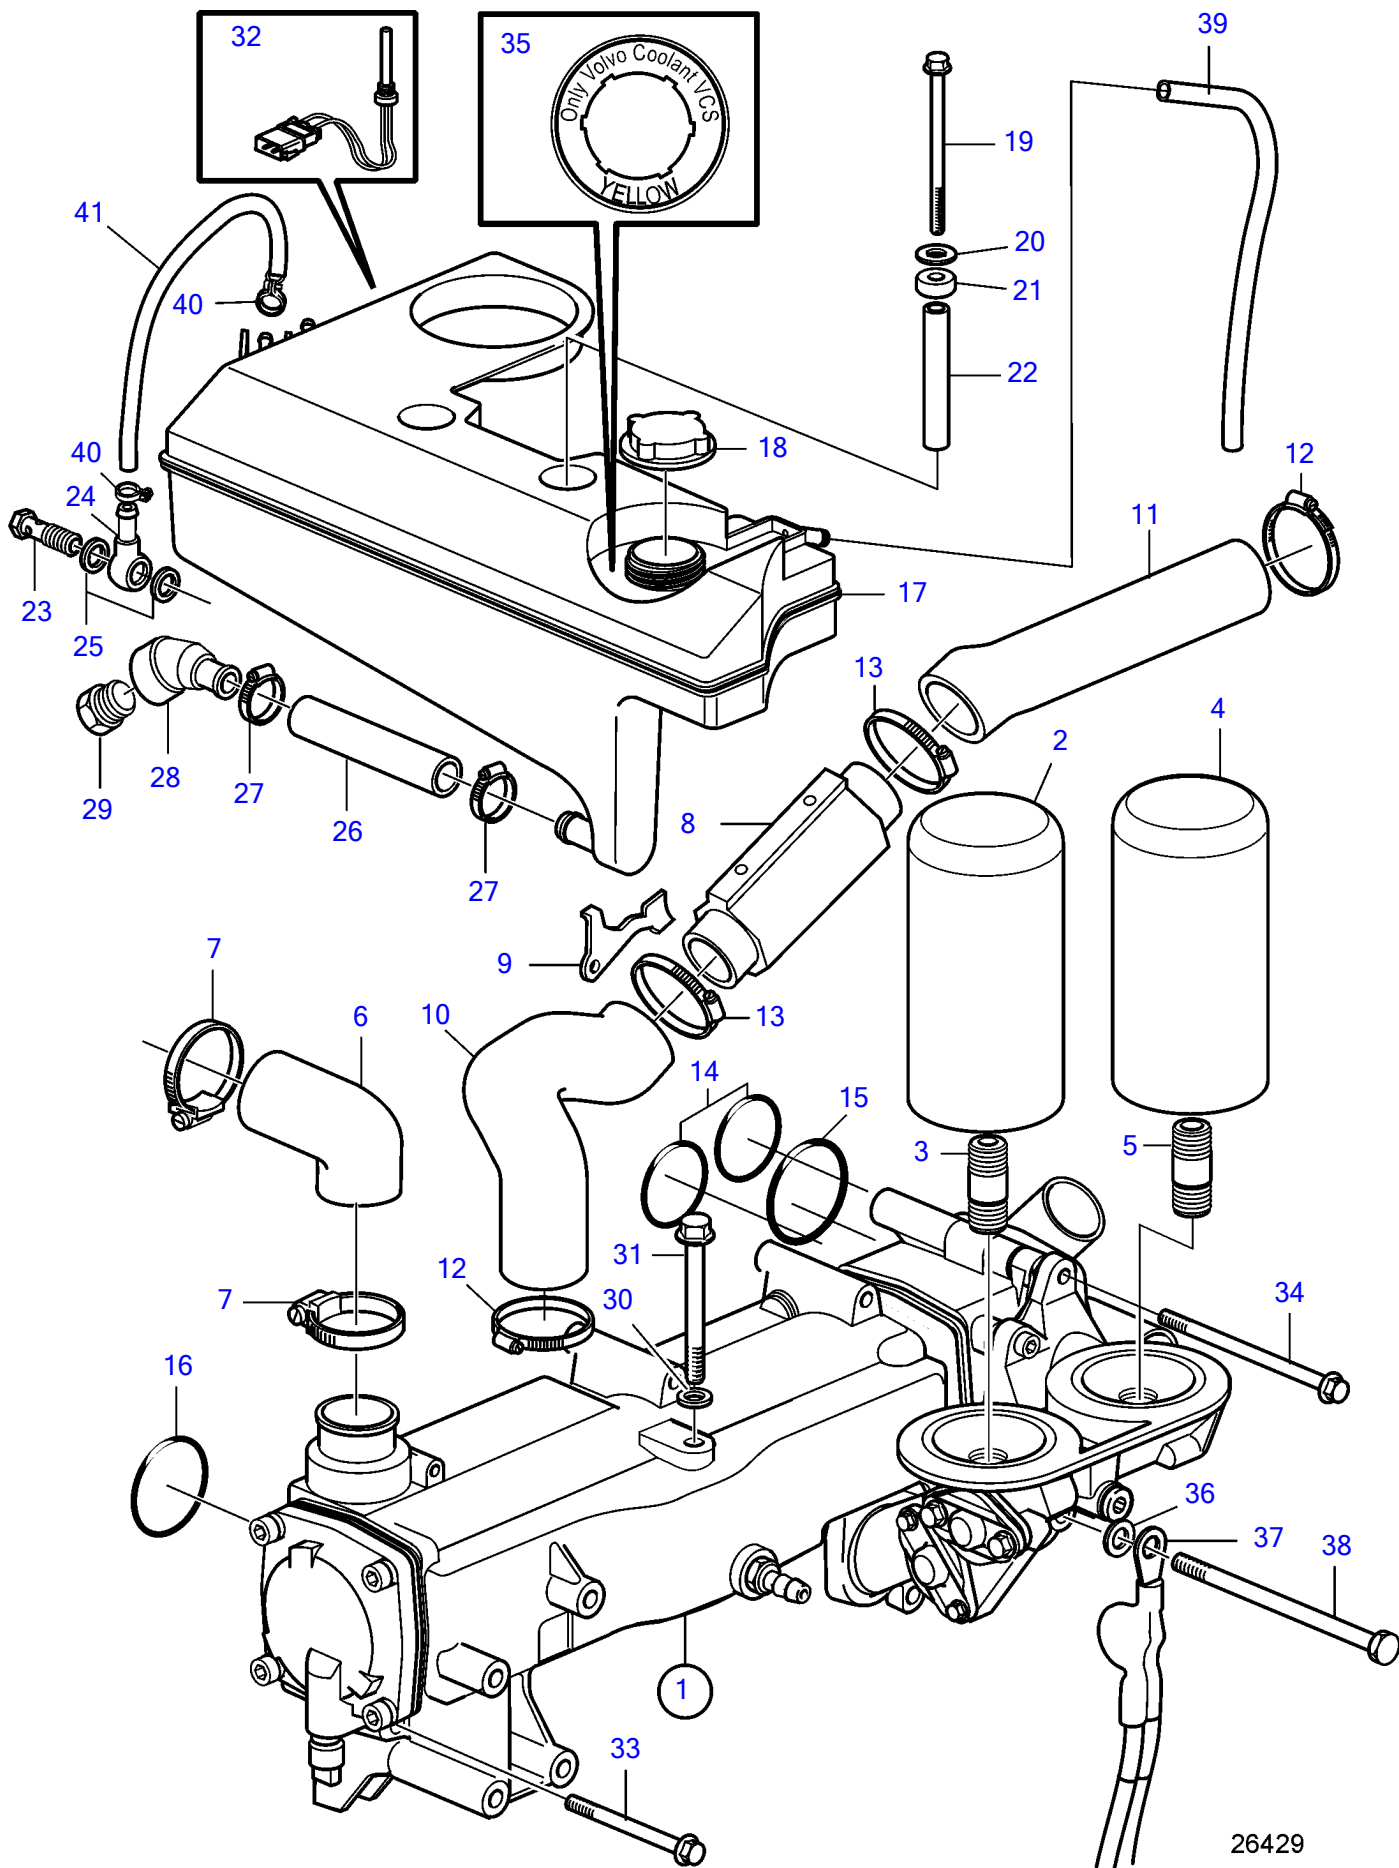

D6-300A-F, D6-300D-F (MC), D6-300I-F, D6-330A-F, D6-330D-F, D6-330I-F, D6-370A-F, D6-370D-F, D6-370I-F

26429

D6-300A-F, D6-300D-F (MC), D6-300I-F, D6-330A-F, D6-330D-F, D6-330I-F, D6-370A-F, D6-370D-F, D6-370I-F

REF	PART NO.	QTY	DESCRIPTION	SEE SEC.	NOTES
1	40005715	1	Heat exchanger comps not spec		Kit 3818868 needed.
2	21632901	1	Oil filter		By pass
3	423067	1	Nipple		
4	3582732	1	Oil filter		Full flow.
5	3583695	1	Nipple		
6	3808093	1	Hose		
7	961672	2	Hose clamp		
8	40005787	1	Fuel cooler		
9	21107541	1	Bracket		
10	21368514	1	Hose		
11	3583015	1	Hose		
12	943478	2	Hose clamp		
13	994564	2	Hose clamp		
14	949722	2	O-ring		
15	976041	1	O-ring		
16	969415	1	O-ring		
17	21140007	1	Expansion tank		
18	1674083	1	Pressure cap		
19	965184	2	Flange screw		L=100mm
20	976944	2	Washer		
21	3285120	2	Spacer sleeve		
22	3583863	2	Spacer sleeve		
23	969299	1	Hollow screw		
24	858750	1	Banjo nipple		
25	11994	2	Gasket		
26	952969	1	Hose		
27	994557	2	Hose clamp		
28	3808586	1	T-nipple		
29	479956	1	Plug		
30	3583833	1	Washer		
31	3583648	1	Screw		
32	3547710	1	Level guard		
33	965184	4	Flange screw		
34	968893	1	Flange screw		
35	21506995	1	Label		
36	955894	1	Washer		
37	21923306	1	Wiring harness kit	37332	
38	980103	1	Hexagon screw		
39	942754	1	Hose		
40	975270	2	Hose clamp		
41	942700	1	Hose		