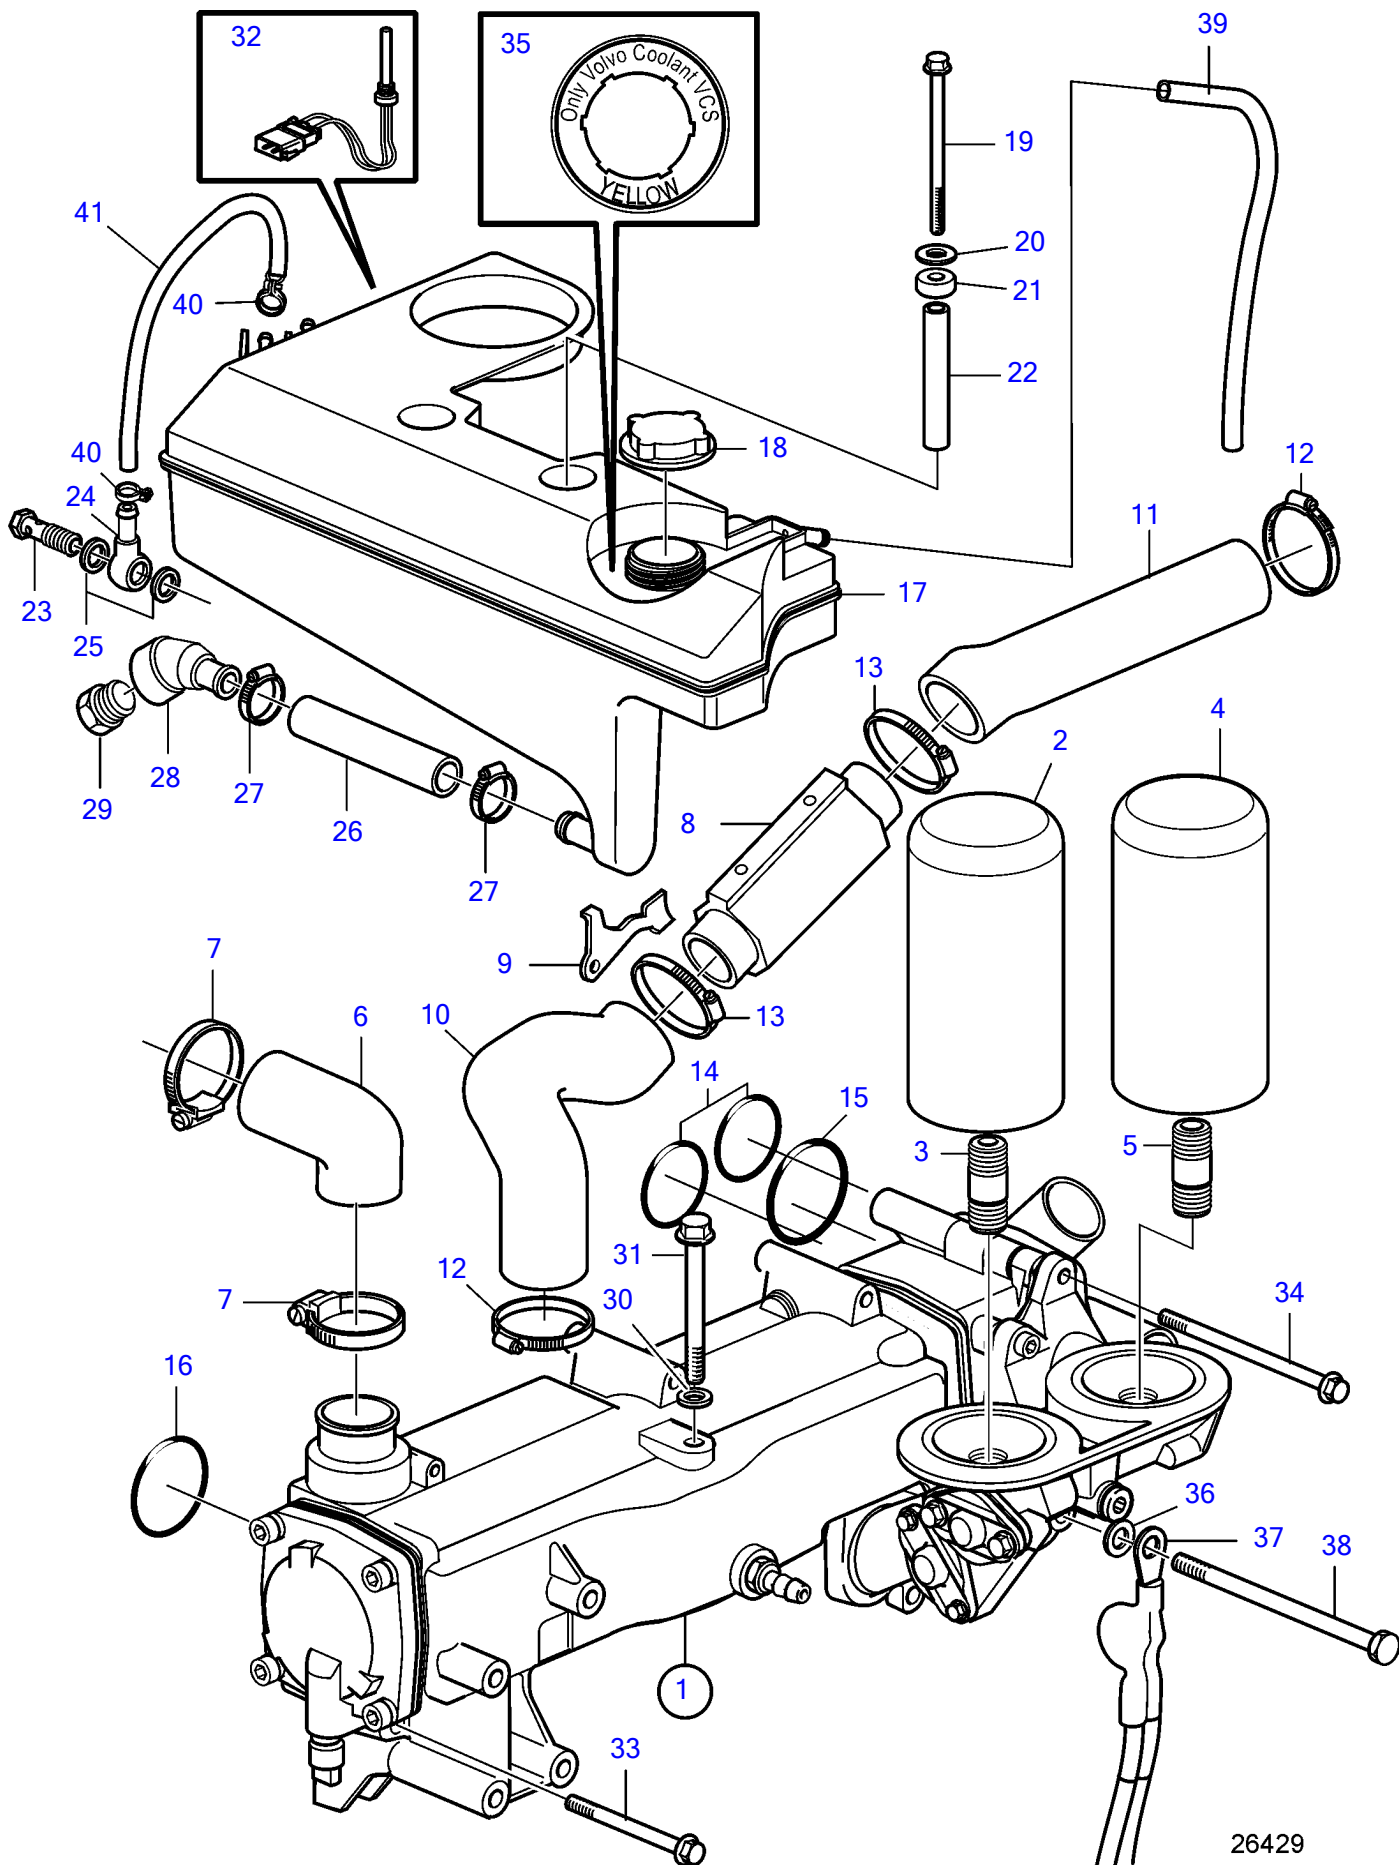

D6-400A-F, D6-435D-F, D6-435I-SC-F, D6-435I-WJ-F

D6-400A-F, D6-435D-F, D6-435I-SC-F, D6-435I-WJ-F

REF	PART NO.	QTY	DESCRIPTION	SEE SEC.	NOTES
1	40005721	1	Heat exchanger		
			.	37323	
2	21632901	1	Oil filter		By pass
3	423067	1	Nipple		
4	3582732	1	Oil filter		Full flow.
5	3583695	1	Nipple		
6	3808093	1	Hose		
7	961672	2	Hose clamp		
8	40005787	1	Fuel cooler		
9	21107541	1	Bracket		
10	21368514	1	Hose		
11	3817783	1	Hose		
12	943478	2	Hose clamp		
13	994564	2	Hose clamp		
14	949722	2	O-ring		
15	976041	1	O-ring		
16	969415	1	O-ring		
17	21140007	1	Expansion tank		
18	1674083	1	Pressure cap		
19	965184	2	Flange screw		L=100mm
20	976944	2	Washer		
21	3285120	2	Spacer sleeve		
22	3583863	2	Spacer sleeve		
23	969299	1	Hollow screw		
24	858750	1	Banjo nipple		
25	11994	2	Gasket		
26	952969	1	Hose		
27	994557	2	Hose clamp		
28	3808586	1	T-nipple		
29	479956	1	Plug		
30	3583833	1	Washer		
31	3583648	1	Screw		
32	3547710	1	Level guard		
33	965184	4	Flange screw		
34	968893	1	Flange screw		
35	21506995	1	Label		
36	955894	1	Washer		
37	21923306	1	Wiring harness kit	37332	
38	980103	1	Hexagon screw		
39	942754	1	Hose		
40	975270	2	Hose clamp		
41	942700	1	Hose		