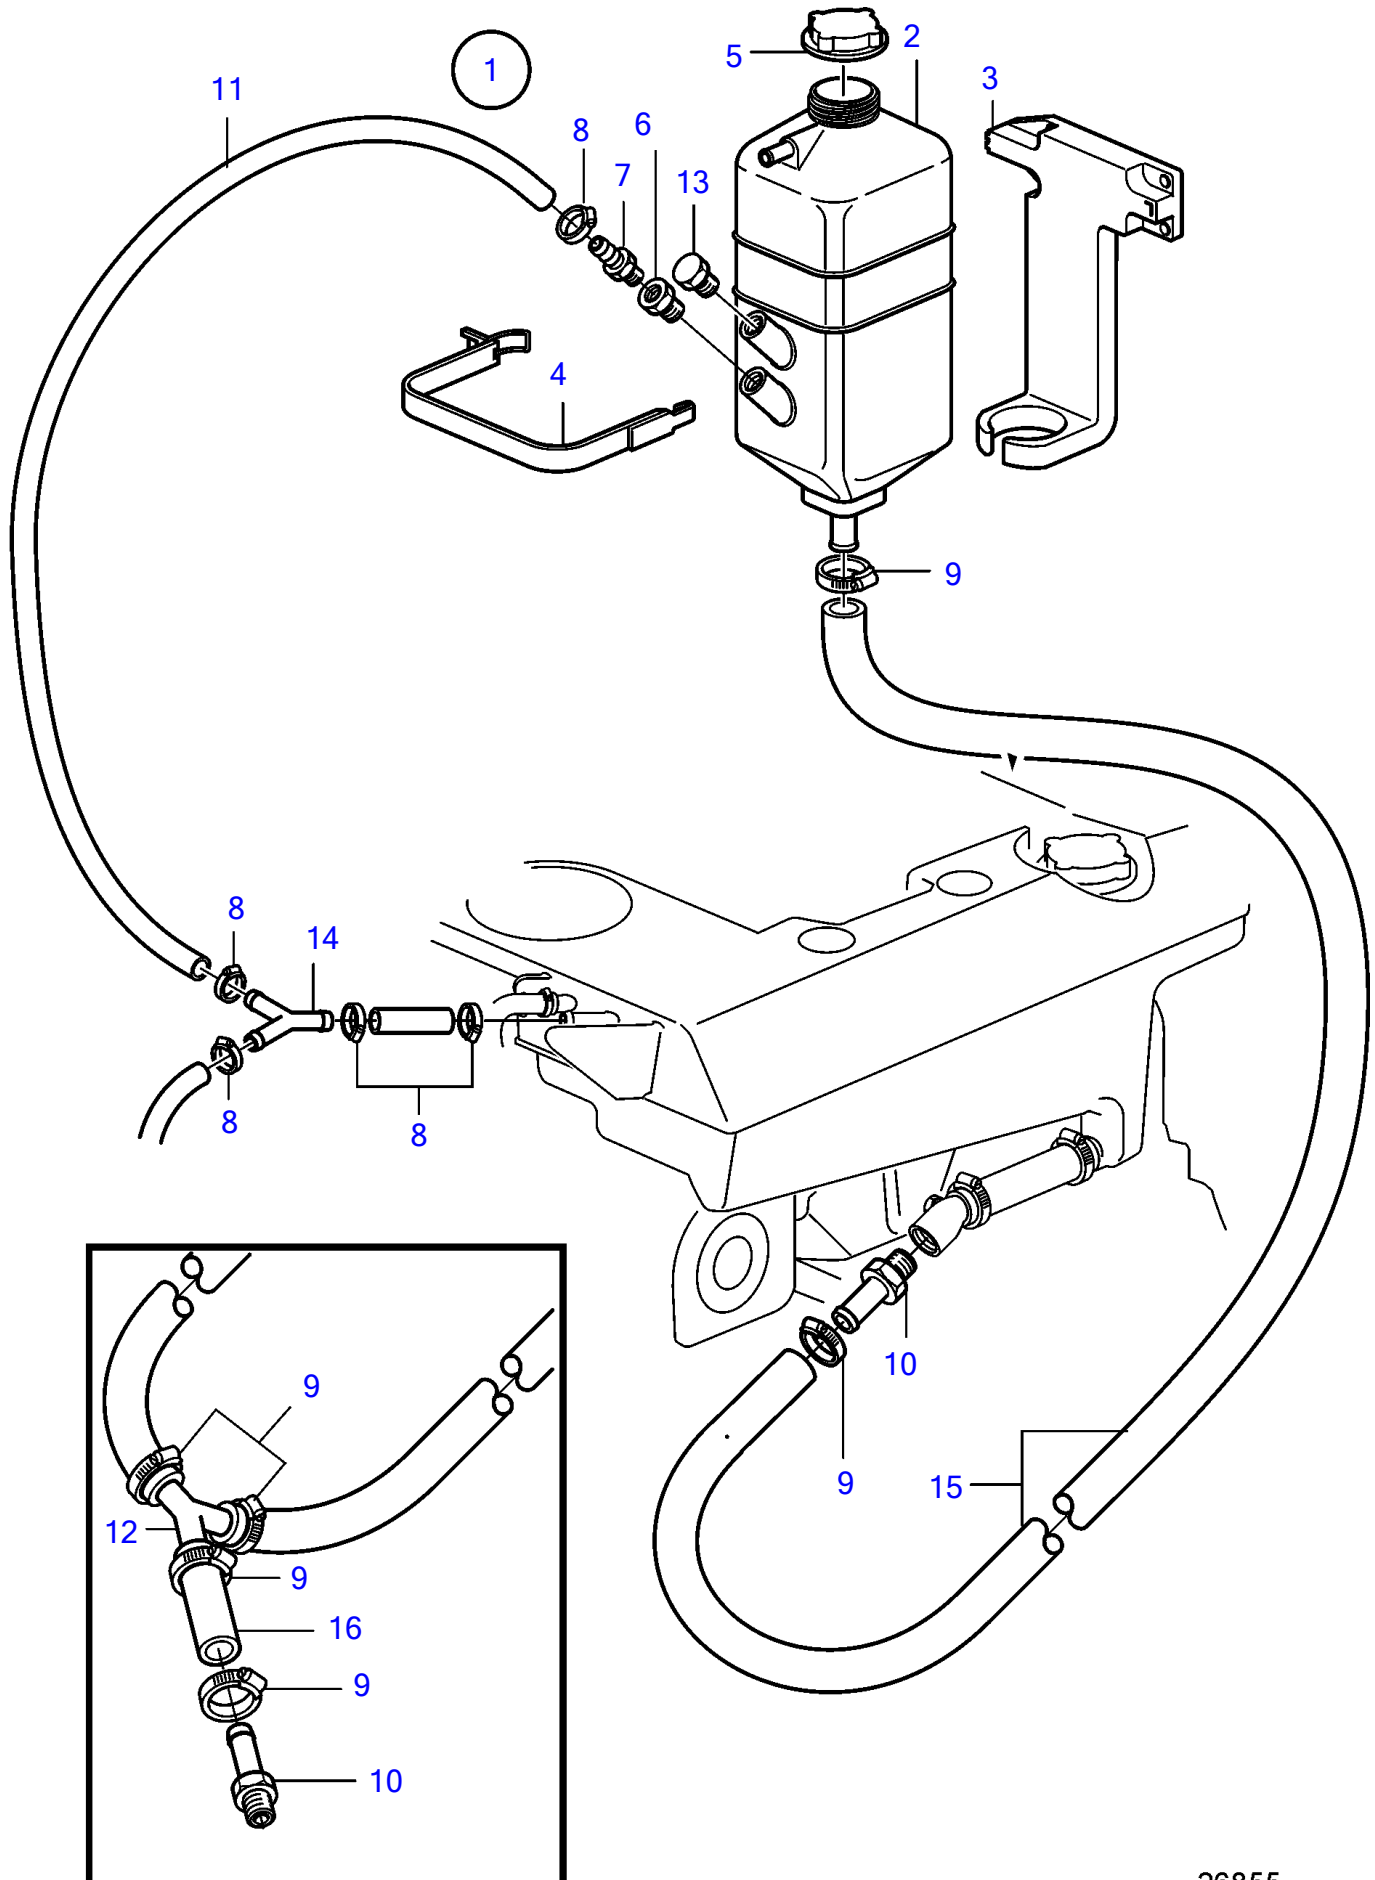

D6-300A-F, D6-300D-F (MC), D6-300I-F, D6-330A-F, D6-330D-F, D6-330I-F, D6-370A-F, D6-370D-F, D6-370I-F, D6-400A-F, D6-435D-F, D6-435I-SC-F, D6-435I-TC-F, D6-435I-WJ-F

D6-300A-F, D6-300D-F (MC), D6-300I-F, D6-330A-F, D6-330D-F, D6-330I-F, D6-370A-F, D6-370D-F, D6-370I-F, D6-400A-F, D6-435D-F, D6-435I-SC-F, D6-435I-TC-F, D6-435I-WJ-F

REF	PART NO.	QTY	DESCRIPTION	SEE SEC.	NOTES
1	3886264	1	Expansion tank kit		
			• Bulletin P-26-1-1	P-26-1-1-EN	Extra Expansion Tank for D4 and D6
2	844062	1	• Expansion tank		
3	843260	1	• Bracket		
4	843266	1	• Clamp		
5	860866	1	• Filler cap		
6	847579	2	• Nipple		
7	180003	1	• Nipple		
8	976576	4	• Hose clamp		
9	992082	6	• Hose clamp		
10	961657	2	• Hose nipple		
11	942700	X	• Hose		L=6000mm
12	345845	1	• Distribution pipe		
13	947660	1	• Plug		
14	840179	1	• Hose coupling		
15	943368		• Rubber hose		
16	843247	1	• Connection pipe