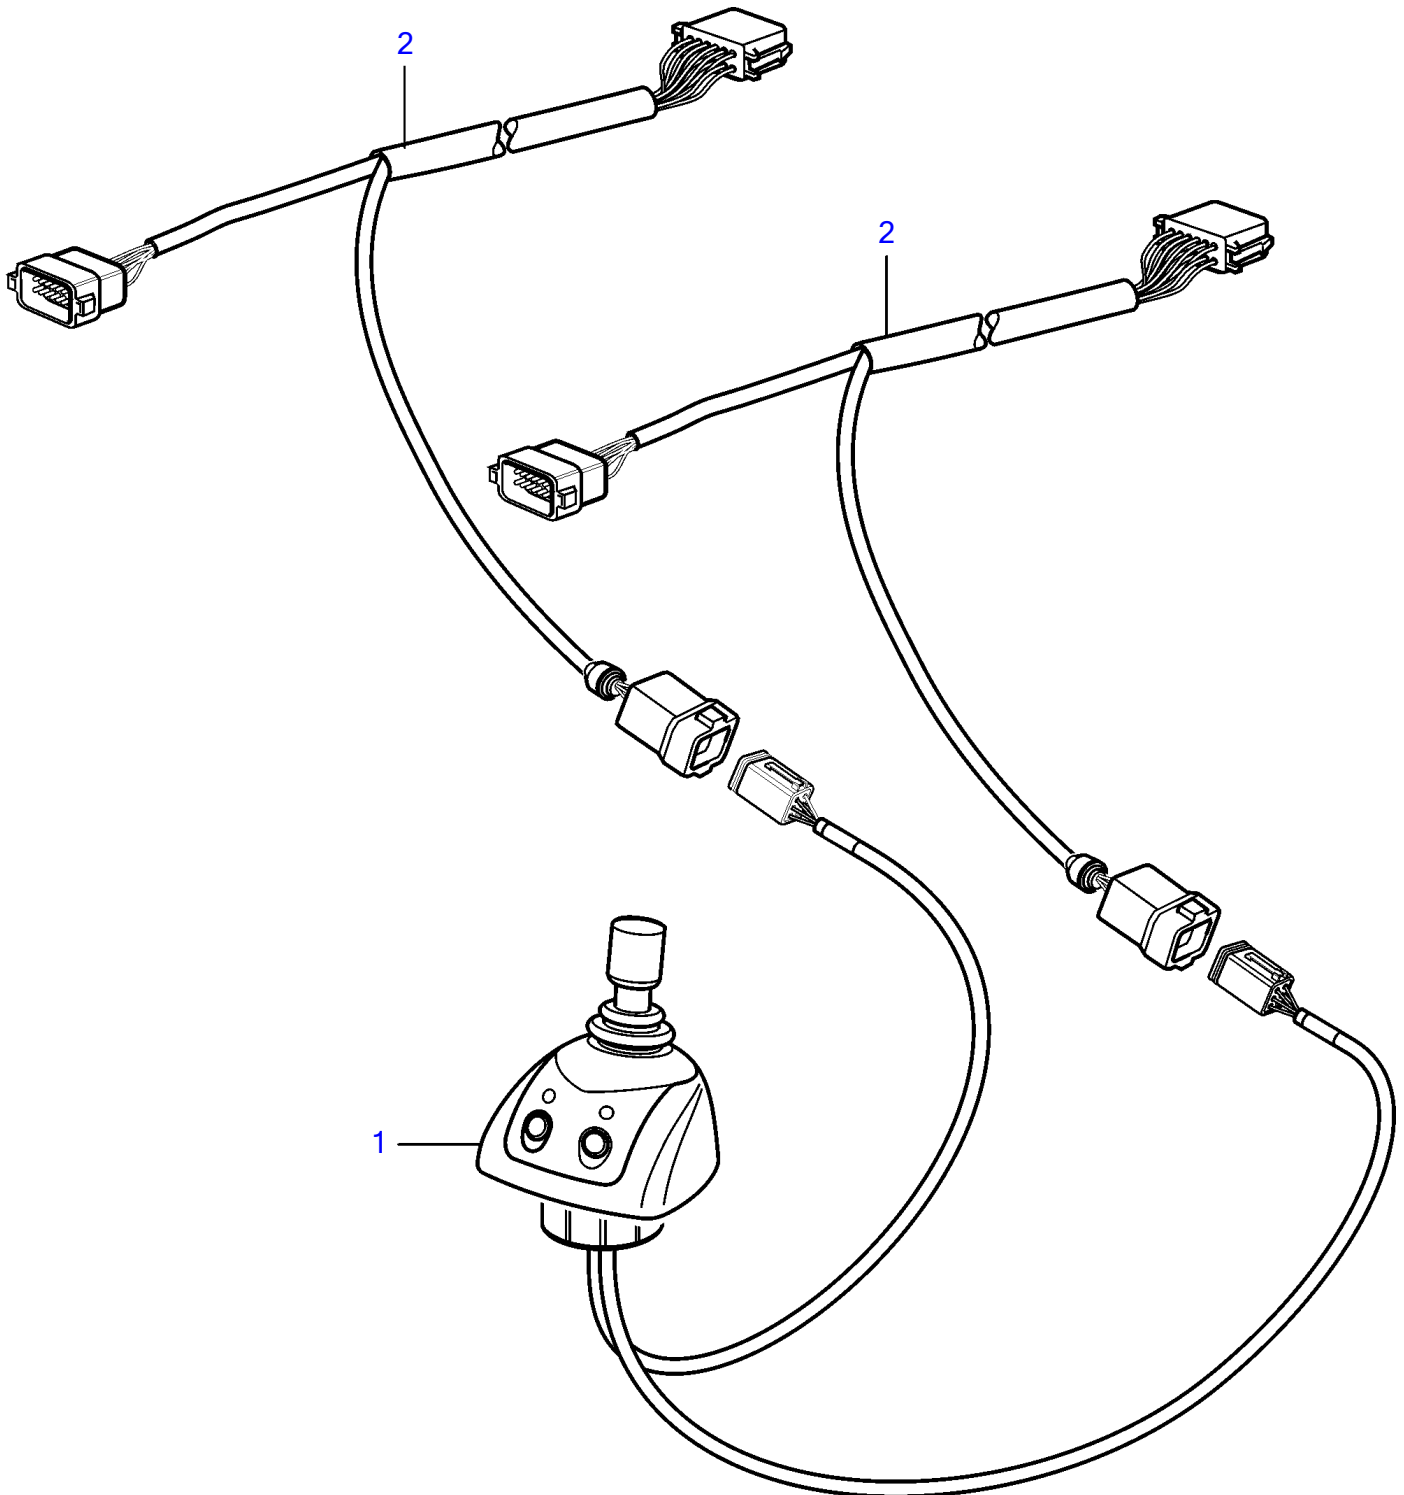

D6-300A-F, D6-300D-F (MC), D6-300I-F, D6-330A-F, D6-330D-F, D6-330I-F, D6-370A-F, D6-370D-F, D6-370I-F, D6-400A-F, D6-435D-F, D6-435I-SC-F, D6-435I-TC-F, D6-435I-WJ-F

23508

D6-300A-F, D6-300D-F (MC), D6-300I-F, D6-330A-F, D6-330D-F, D6-330I-F, D6-370A-F, D6-370D-F, D6-370I-F, D6-400A-F, D6-435D-F, D6-435I-SC-F, D6-435I-TC-F, D6-435I-WJ-F

REF	PART NO.	QTY	DESCRIPTION
1	3884795	1	Steering system • parts not sold separately
2	3885342	2	Wiring harness