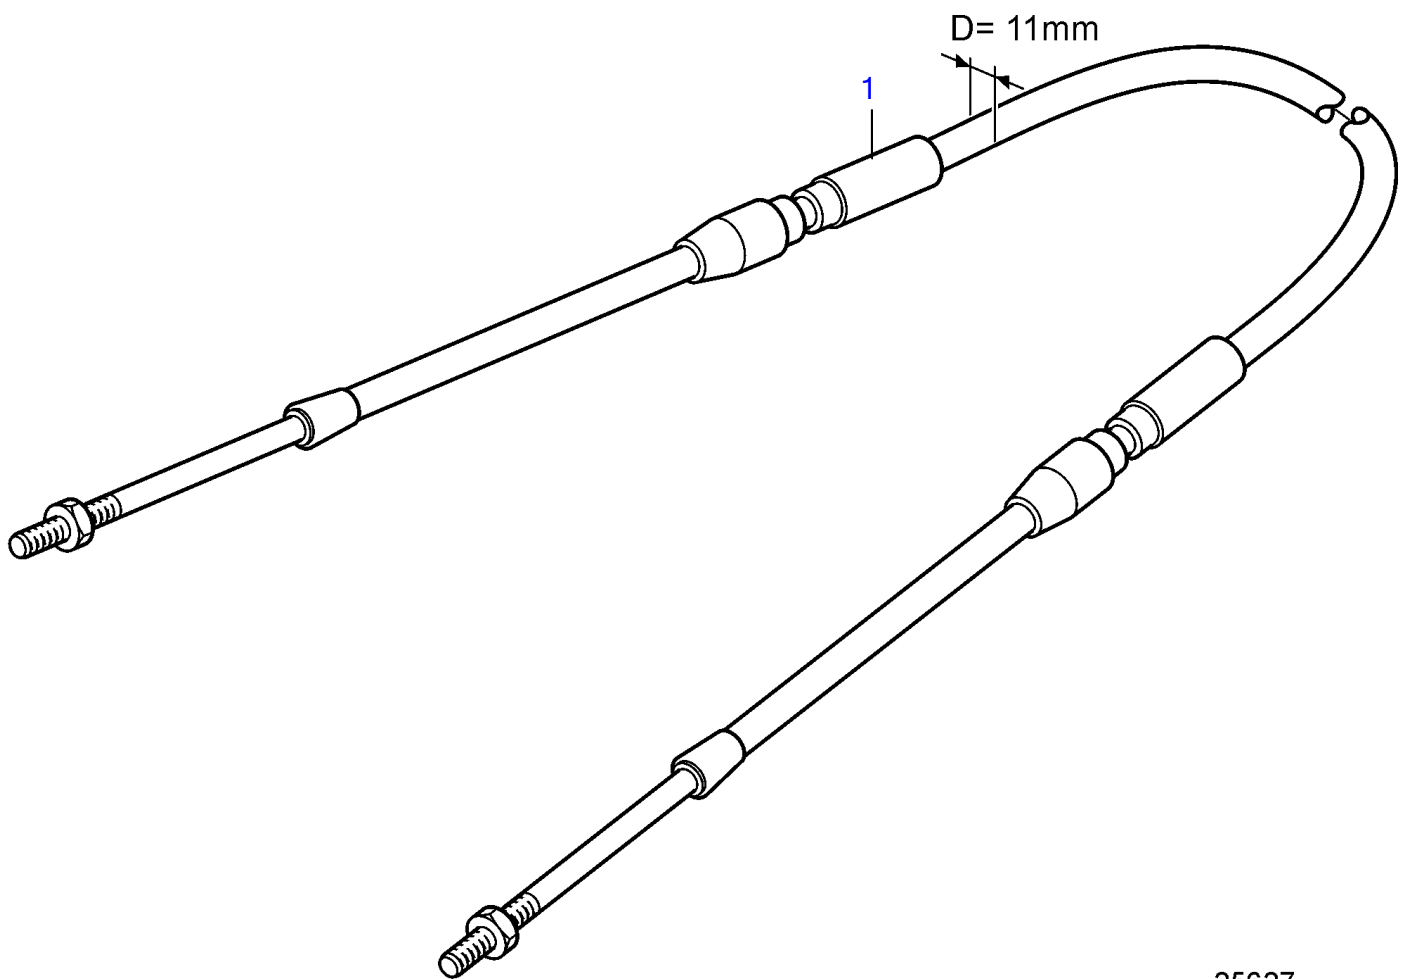

D6-300A-F, D6-300D-F (MC), D6-300I-F, D6-330A-F, D6-330D-F, D6-330I-F, D6-370A-F, D6-370D-F, D6-370I-F, D6-400A-F, D6-435D-F, D6-435I-SC-F, D6-435I-TC-F, D6-435I-WJ-F

25627

D6-300A-F, D6-300D-F (MC), D6-300I-F, D6-330A-F, D6-330D-F, D6-330I-F, D6-370A-F, D6-370D-F, D6-370I-F, D6-400A-F, D6-435D-F, D6-435I-SC-F, D6-435I-TC-F, D6-435I-WJ-F

REF	PART NO.	QTY	DESCRIPTION	NOTES
1	21633515	1	Control cable	44ft, L=13.40m
	21633516	1	Control cable	45ft, L=13.70m
	21633517	1	Control cable	46ft, L=14.00m
	21633518	1	Control cable	47ft, L=14.30m
	21633519	1	Control cable	48ft, L=14.60m
	21633520	1	Control cable	49ft, L=14.90m
	21633521	1	Control cable	50ft, L=15.20m