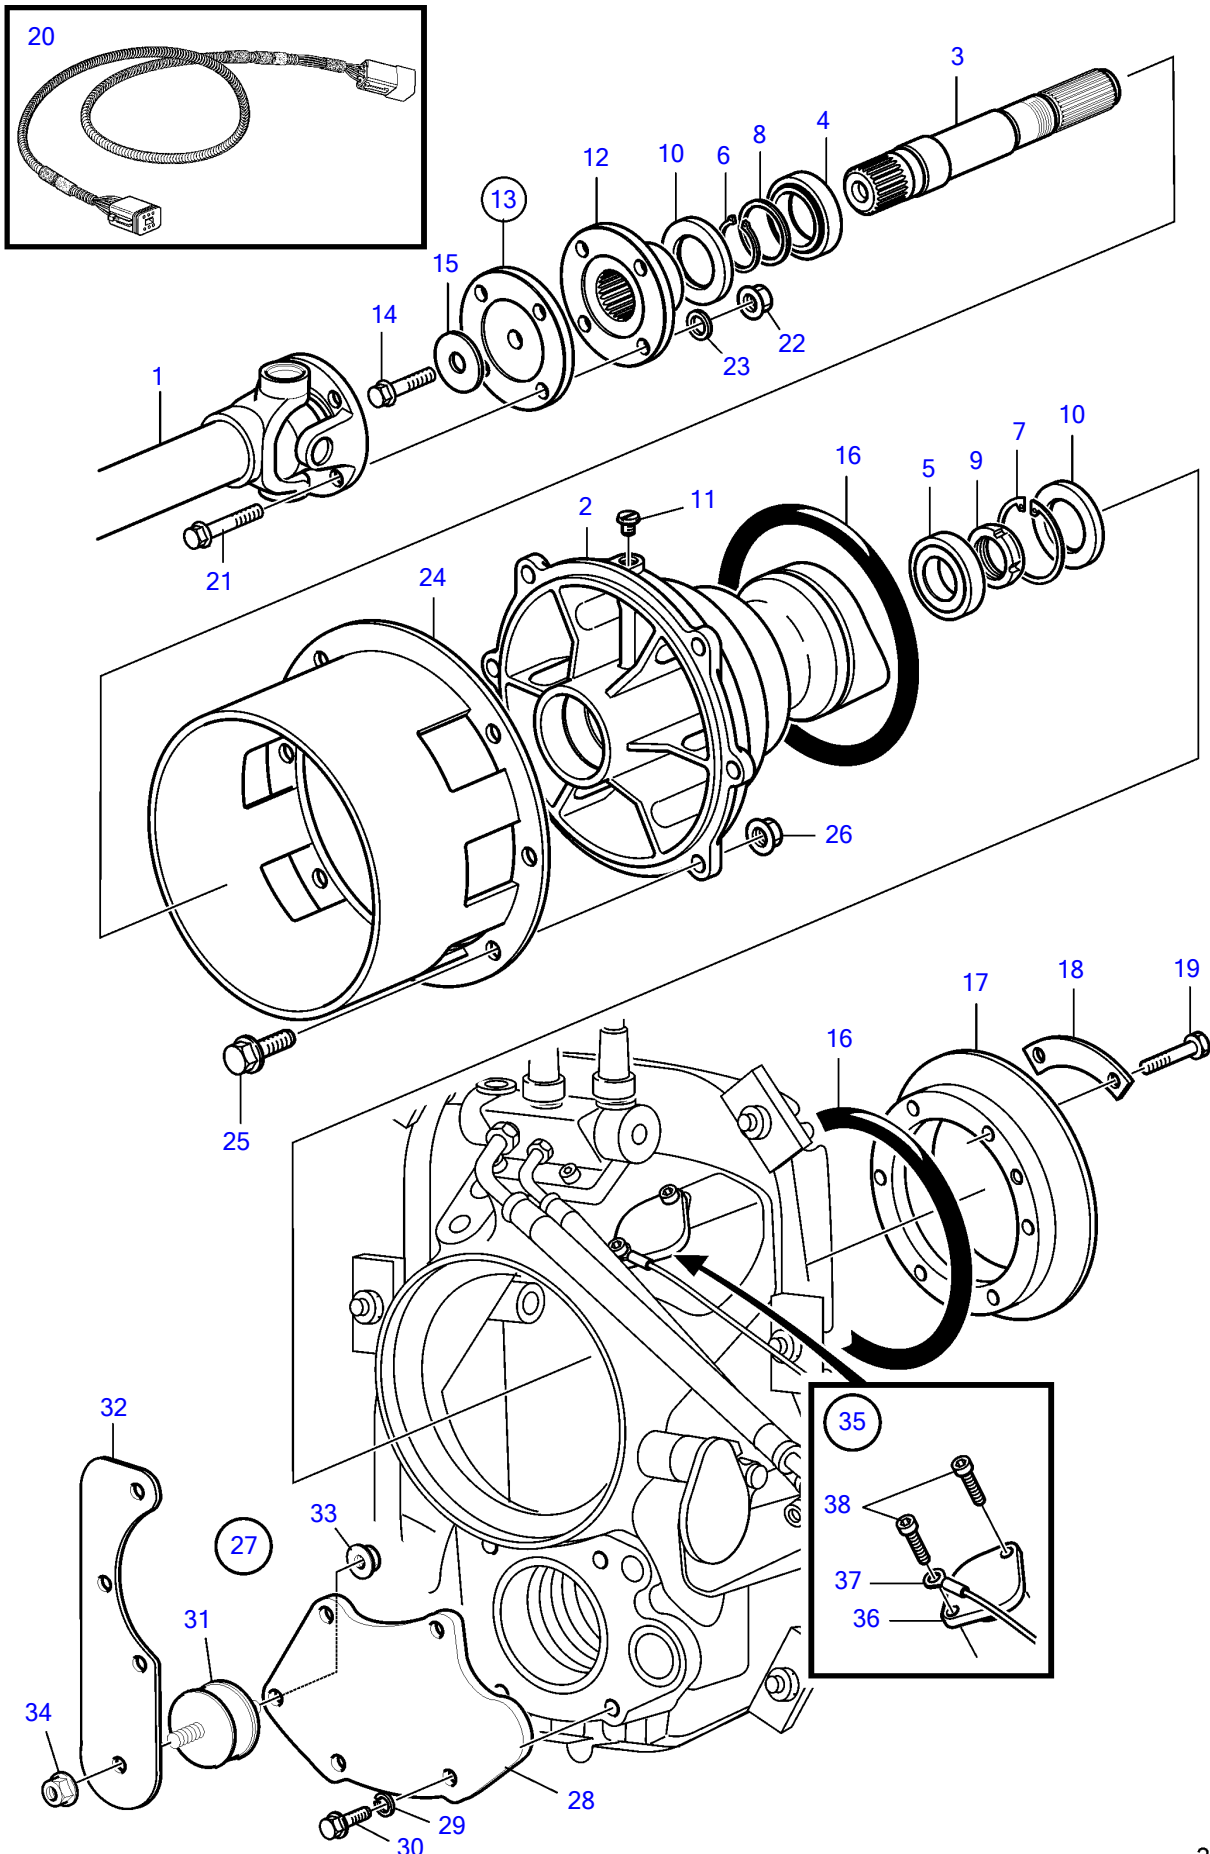

D6-280A-A, D6-280A-B, D6-280A-E, D6-310A-A, D6-310A-B, D6-310A-C, D6-310A-D, D6-330A-B, D6-330A-C, D6-330A-D, D6-350A-A, D6-350A-B, D6-370A-B, D6-370A-C, D6-370A-D, D6-310A-E, D6-330A-E, D6-370A-E, DPH-A, TSK DPH-B, DPR-A, DPR-B

REF	PART NO.	QTY	DESCRIPTION	NOTES
1		1	Jack shaft	Buy locally
2	3807369	1	Intermediate housing	
3	3588815	1	Shaft	
4	183647	1	Roller bearing	
5	11041	1	Roller bearing	
6	914465	1	Snap ring	
7	914533	1	Snap ring	
8	968950	1	Support washer	
9	969072	1	Round nut	
10	958860	2	Sealing ring	
11	804262	1	Plug	
12	838422	1	Clutch flange	
13	3857016	1	Bracket	
14	946472		• Flange screw	
15	947541	1	Washer	
16	858464	2	Rubber ring	
17	873048	1	Tensioning ring	
18	806624	3	Striker plate	
19	191844	6	Hexagon screw	
20	3842733	1	Extension cable'verl	3m
21	945996	4	Hexagon screw	
22	950375	4	Lock nut	
23	949818	4	Washer	
24	3588817	1	Cover	
25	965192	6	Flange screw	
26	977938	6	Flange lock nut	
27	(888216)	1	Kit	Obsolete part
28	3807219	1	• Flange	
29	941908	4	• Spring washer	
30	984914	4	• Hexagon screw	
31	3588654	1	Mounting base	
32	3588656	1	Bracket	
33	977938	1	Flange lock nut	
34	977938	1	Flange lock nut	
35	3807366	1	Kit	
36		1	• Flange	not sold separately
37	3588898	1	Strap	
38	946541	2	Hex. socket screw	