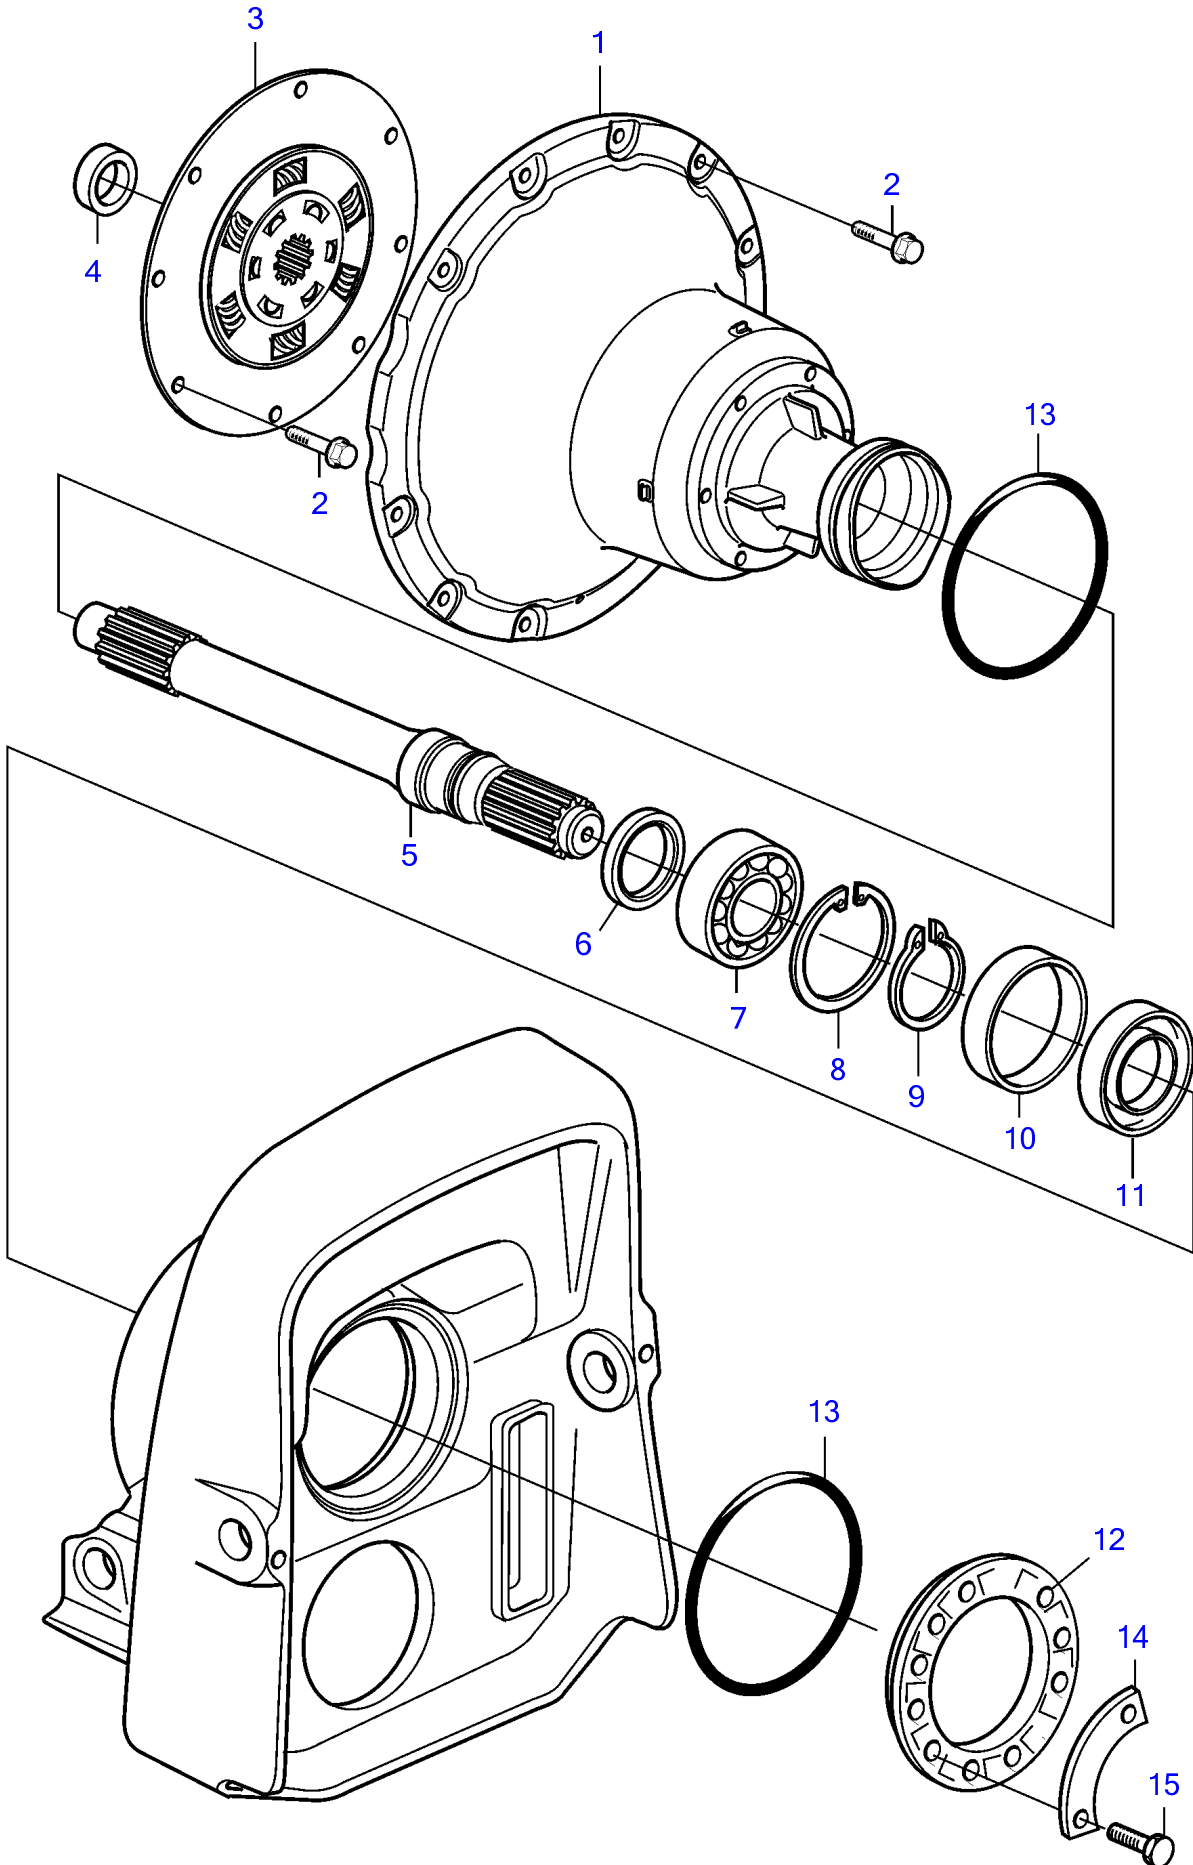

D6-400A-E

D6-400A-E

REF	PART NO.	QTY	DESCRIPTION	NOTES
1	21440998	1	Flywheel housing	
2	946752	18	Flange screw	L=35mm
3	21424060	1	Flexible coupling	SN-2006039886
	21581138	1	Flexible coupling	SN2006039887-
4	888264	1	Bushing	
5	21511536	1	Shaft	
6	6842273	1	Lip seal	
7	184841	1	Ball bearing	
8	914533	1	Snap ring	
9	914462	1	Snap ring	
10	888545	1	Bushing	
11	958860	1	Sealing ring	
12	873048	1	Tensioning ring	
13	804190	2	Rubber ring	
14	806624	3	Striker plate	
15	191844	6	Hexagon screw	

7746210-44-37038

26095

Upd:2014-07-03