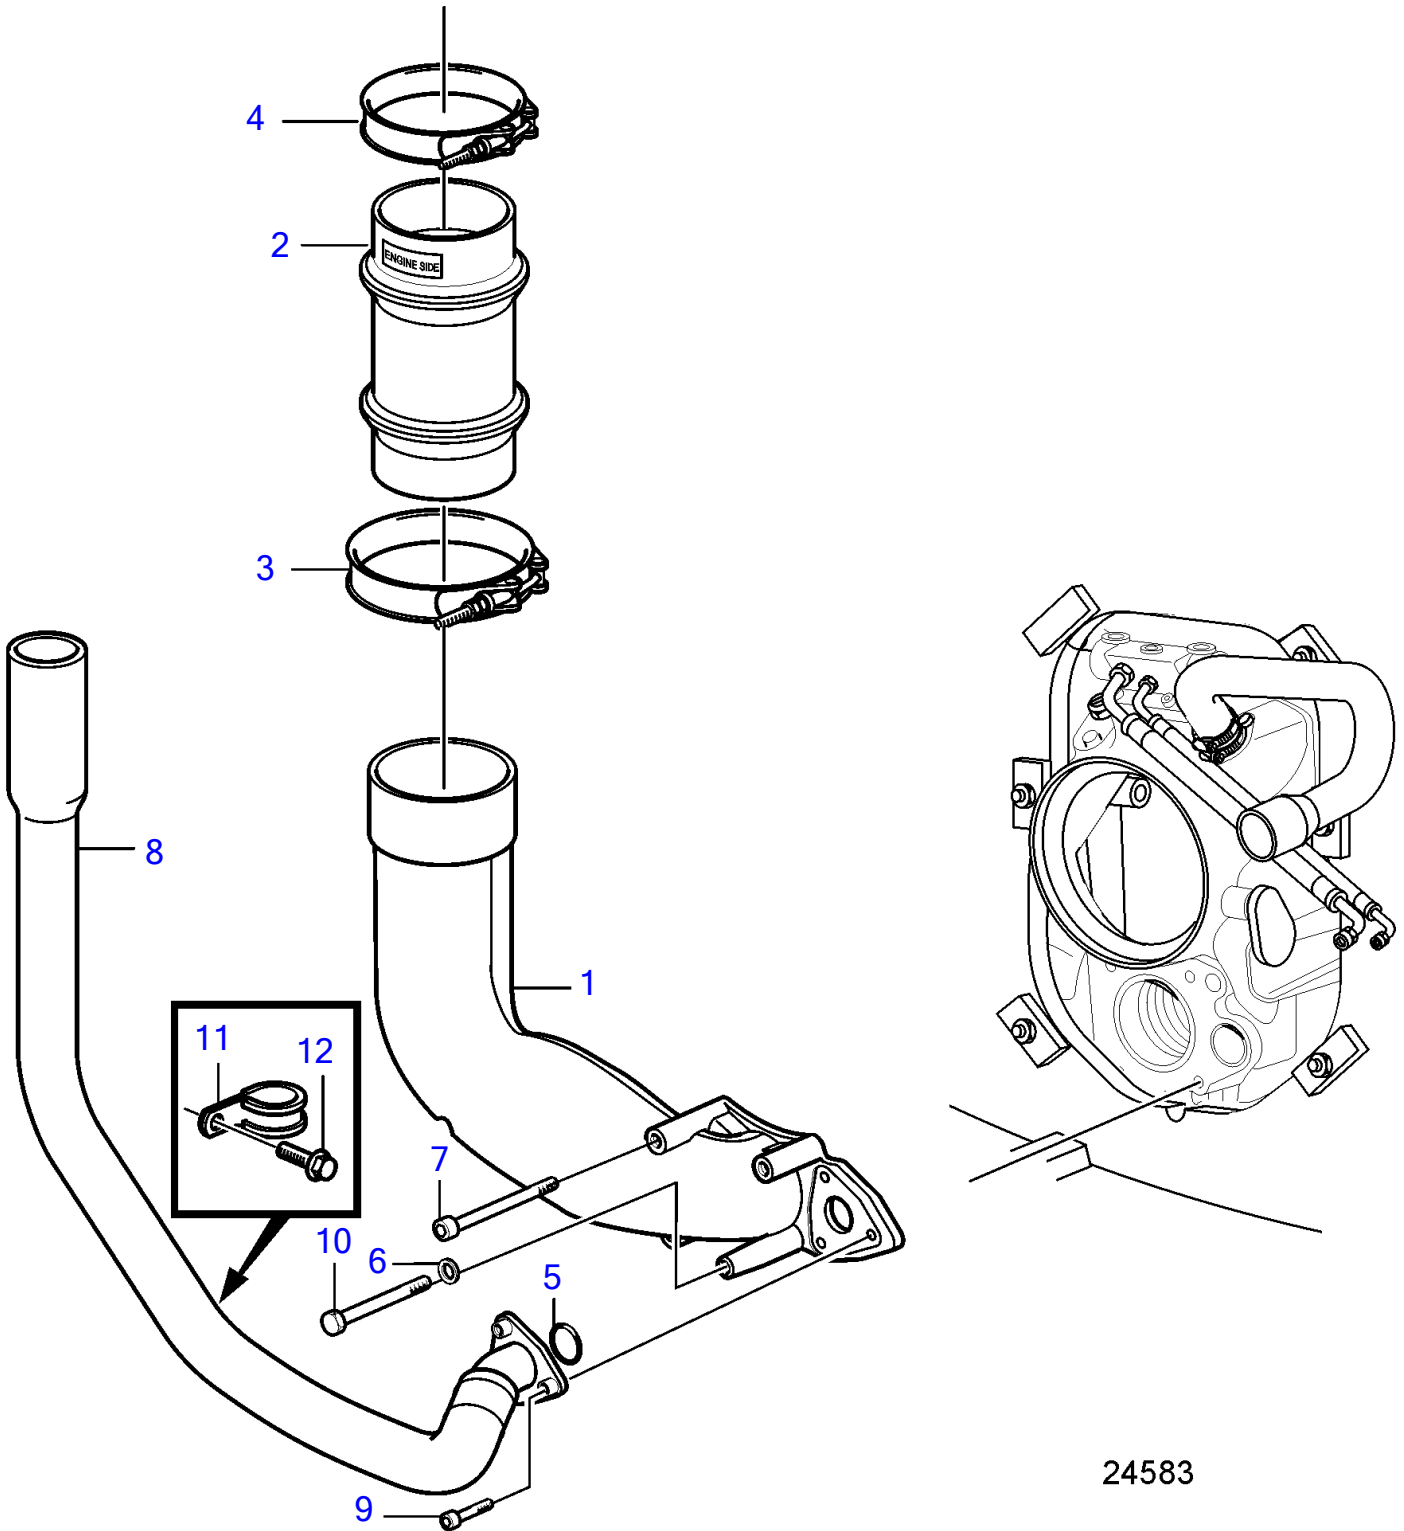

D6-280A-A, D6-280A-B, D6-280A-C, D6-280A-D, D6-280A-E, D6-310A-A, D6-310A-B, D6-310A-C, D6-310A-D, D6-330A-B, D6-330A-C, D6-330A-D, D6-350A-A, D6-350A-B, D6-370A-B, D6-370A-C, D6-370A-D, D6-310A-E, D6-330A-E, D6-370A-E, DPH-A, TSK DPH-B, DPR-A, DPR-B

REF	PART NO.	QTY	DESCRIPTION	NOTES
1	40005584	1	Exhaust pipe	
2	3584167	1	Exhaust hose	For D4 engines.
	3584168	1	Exhaust hose	For D6 engines.
3	3817484	1	Hose clamp	For exhaust pipe without plastic sleeve.
	3817485	1	Hose clamp	For exhaust pipe with plastic sleeve.
4	3817484	1	Hose clamp	For D4 engines.
	3817486	1	Hose clamp	For D6 engines.
5	969415	1	O-ring	
6	984391	4	Washer	
7	984367	2	Hexagon screw	L=70mm
8	3587184	1	Hose assembly	
9	984257	3	6 point socket screw	L=25mm
10	984700	2	Hexagon screw	L=90mm
11	984474	1	Clamp	
12	948746	1	Flange screw	