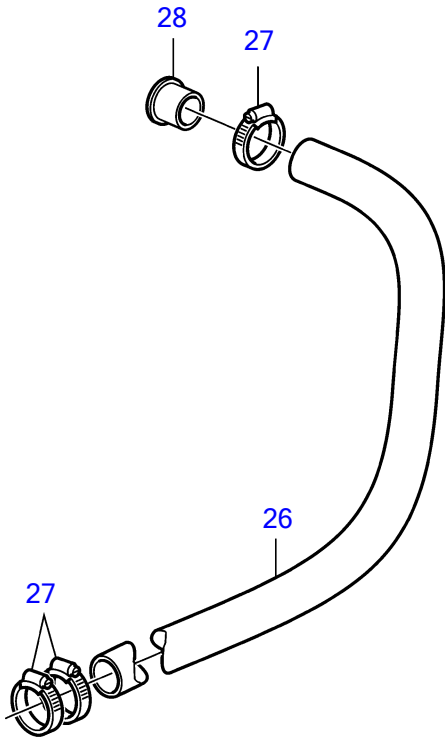

D6-310D-B, D6-310D-C, D6-310D-D, D6-330D-B, D6-330D-C, D6-330D-D, D6-370D-B, D6-370D-C, D6-310D-E, D6-330D-E, D6-370D-E, D6-435D-A, D6-435D-D, D6-435D-C, D6-435D-E, IPS-A, IPS-B, IPS-C, IPS-D, IPS-E, IPS-F

REF	PART NO.	QTY	DESCRIPTION	NOTES
1		1	Safety catch	
2	3812835	1	• Bracket	Port
3	3812812	1	• Bracket	Starboard
4	946472	5	• Flange screw	
5	971095	3	• Flange nut	
6	21496784	1	• Cardboard tube	
7	3812863	1	• Cardboard tube	
8	946173	8	• Flange screw	
9	3594012	1	• Safety catch	(3817570)
10	3817572	1	• Plate	
11	946472	2	• Flange screw	
12	21111686	1	Flexible coupling	Replaced by 21393521
	21393521	1	Flexible coupling	
13	21509615	1	• Roller kit	Kit includes 6 pcs rubber rollers
14	965186	8	Flange screw	
15	465826	8	Flange screw	
16	3818295	1	Propeller shaft	L=570-650mm
	3818293	1	Propeller shaft	L=670-750mm
	3818292	1	Propeller shaft	L=770-850mm
	3818291	1	Propeller shaft	L=870-950mm
	3818290	1	Propeller shaft	L=970-1050mm
	3818289	1	Propeller shaft	L=1070-1150mm
	3818288	1	Propeller shaft	L=1170-1250mm
	3817454	1	Propeller shaft	L=1270-1350mm
	3817453	1	Propeller shaft	L=1370-1450mm
	3817452	1	Propeller shaft	L=1470-1550mm
	3817451	1	Propeller shaft	L=1570-1650mm
	3817450	1	Propeller shaft	L=1670-1750mm
17	21657788	1	Protecting casing	
18	946752	12	Flange screw	M10x35mm
19	3862871	2	Protecting screen	
20	968476	8	Flange screw	
21	3817024	2	Decal	
22	3862153	1	Flange	
23	3819573	1	Hose	Replaced by 1140670
	1140670	X	Exhaust hose	
24	961672	4	Hose clamp	
25	3883983	1	Sleeve	Ratio 2.08:1
26	3819572	1	Hose	Ratio 1.94:1, Ratio 1.82:1, Replaced by 1140670
	1140670	1	Exhaust hose	Ratio 1.94:1, Ratio 1.82:1
27	961672	3	Hose clamp	Ratio 1.94:1, Ratio 1.82:1
28	3819914	1	Sleeve	Ratio 1.94:1, Ratio 1.82:1
29		2	Screw	