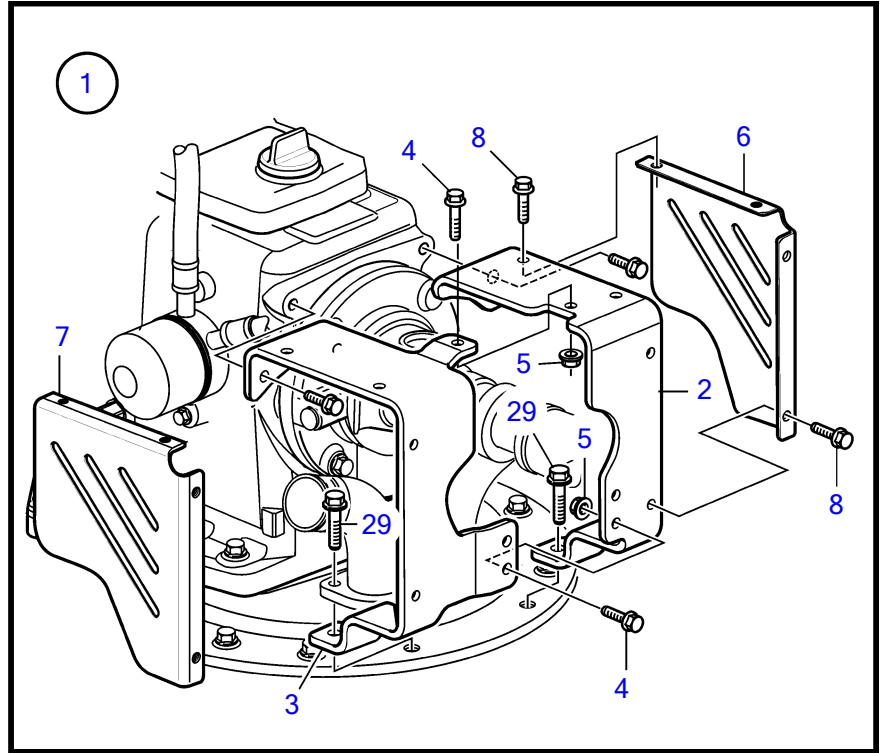

D6-310D-B, D6-310D-C, D6-310D-D, D6-330D-B, D6-330D-C, D6-330D-D, D6-370D-B, D6-370D-C, D6-310D-E, D6-330D-E, D6-370D-E, D6-435D-A, D6-435D-D, D6-435D-C, D6-435D-E, IPS-A, IPS-B, IPS-C, IPS-D, IPS-E, IPS-F

D6-310D-B, D6-310D-C, D6-310D-D, D6-330D-B, D6-330D-C, D6-330D-D, D6-370D-B, D6-370D-C, D6-310D-E, D6-330D-E, D6-370D-E, D6-435D-A, D6-435D-D, D6-435D-C, D6-435D-E, IPS-A, IPS-B, IPS-C, IPS-D, IPS-E, IPS-F

REF	PART NO.	QTY	DESCRIPTION	NOTES
1		1	Safety catch	
2	3812835	1	• Bracket	Port
3	3812812	1	• Bracket	Starboard
4	946472	5	• Flange screw	
5	971095	3	• Flange nut	
6	21496784	1	• Cardboard tube	
7	3812863	1	• Cardboard tube	
8	946173	8	• Flange screw	
9	3594012	1	• Safety catch	(3817570)
10	3817572	1	• Plate	
11	946472	2	• Flange screw	
12	21111686	1	Flexible coupling	Replaced by 21393521
	21393521	1	Flexible coupling	
13	21509615	1	• Roller kit	Kit includes 6 pcs rubber rollers
14	965186	8	Flange screw	
15	465826	8	Flange screw	
16	3818295	1	Propeller shaft	L=570-650mm
	3818293	1	Propeller shaft	L=670-750mm
	3818292	1	Propeller shaft	L=770-850mm
	3818291	1	Propeller shaft	L=870-950mm
	3818290	1	Propeller shaft	L=970-1050mm
	3818289	1	Propeller shaft	L=1070-1150mm
	3818288	1	Propeller shaft	L=1170-1250mm
	3817454	1	Propeller shaft	L=1270-1350mm
	3817453	1	Propeller shaft	L=1370-1450mm
	3817452	1	Propeller shaft	L=1470-1550mm
	3817451	1	Propeller shaft	L=1570-1650mm
	3817450	1	Propeller shaft	L=1670-1750mm
17	21657788	1	Protecting casing	
18	946752	12	Flange screw	M10x35mm
19	3862871	2	Protecting screen	
20	968476	8	Flange screw	
21	3817024	2	Decal	
22	3862153	1	Flange	
23	3819573	1	Hose	Replaced by 1140670
	1140670	X	Exhaust hose	
24	961672	4	Hose clamp	
25	3883983	1	Sleeve	Ratio 2.08:1
26	3819572	1	Hose	Ratio 1.94:1, Ratio 1.82:1, Replaced by 1140670
	1140670	1	Exhaust hose	Ratio 1.94:1, Ratio 1.82:1
27	961672	3	Hose clamp	Ratio 1.94:1, Ratio 1.82:1
28	3819914	1	Sleeve	Ratio 1.94:1, Ratio 1.82:1
29		2	Screw