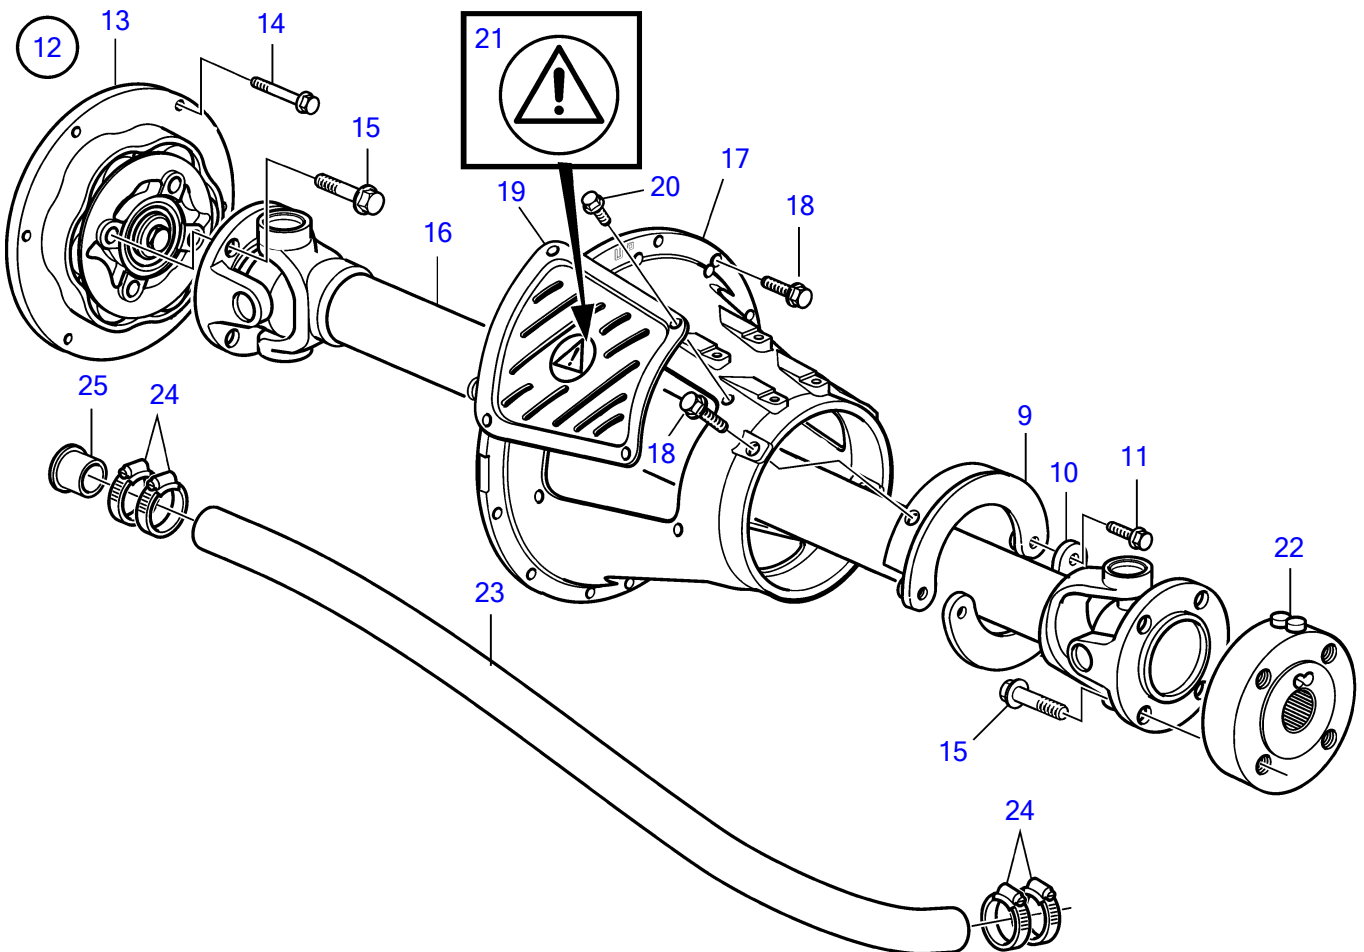

D6-310D-B, D6-310D-C, D6-310D-D, D6-330D-B, D6-330D-C, D6-330D-D, D6-370D-B, D6-370D-C, D6-310D-E, D6-330D-E, D6-370D-E, D6-435D-A, D6-435D-D, D6-435D-C, D6-435D-E, IPS-A, IPS-B, IPS-C, IPS-D, IPS-E, IPS-F

REF	PART NO.	QTY	DESCRIPTION	NOTES
1		1	Safety catch	
2	3812835	1	• Bracket	Port
3	3812812	1	• Bracket	Starboard
4	946472	5	• Flange screw	
5	971095	3	• Flange nut	
6	21496784	1	• Cardboard tube	
7	3812863	1	• Cardboard tube	
8	946173	8	• Flange screw	
9	3594012	1	• Safety catch	(3817570)
10	3817572	1	• Plate	
11	946472	2	• Flange screw	
12	21111686	1	Flexible coupling	Replaced by 21393521
	21393521	1	Flexible coupling	
13	21509615	1	• Roller kit	Kit includes 6 pcs rubber rollers
14	965186	8	Flange screw	
15	465826	8	Flange screw	
16	3818295	1	Propeller shaft	L=570-650mm
	3818293	1	Propeller shaft	L=670-750mm
	3818292	1	Propeller shaft	L=770-850mm
	3818291	1	Propeller shaft	L=870-950mm
	3818290	1	Propeller shaft	L=970-1050mm
	3818289	1	Propeller shaft	L=1070-1150mm
	3818288	1	Propeller shaft	L=1170-1250mm
	3817454	1	Propeller shaft	L=1270-1350mm
	3817453	1	Propeller shaft	L=1370-1450mm
	3817452	1	Propeller shaft	L=1470-1550mm
	3817451	1	Propeller shaft	L=1570-1650mm
	3817450	1	Propeller shaft	L=1670-1750mm
17	21657788	1	Protecting casing	
18	946752	12	Flange screw	M10x35mm
19	3862871	2	Protecting screen	
20	968476	8	Flange screw	
21	3817024	2	Decal	
22	3862153	1	Flange	
23	3819573	1	Hose	Replaced by 1140670
	1140670	X	Exhaust hose	
24	961672	4	Hose clamp	
25	3883983	1	Sleeve	Ratio 2.08:1
26	3819572	1	Hose	Ratio 1.94:1, Ratio 1.82:1, Replaced by 1140670
	1140670	1	Exhaust hose	Ratio 1.94:1, Ratio 1.82:1
27	961672	3	Hose clamp	Ratio 1.94:1, Ratio 1.82:1
28	3819914	1	Sleeve	Ratio 1.94:1, Ratio 1.82:1
29		2	Screw	