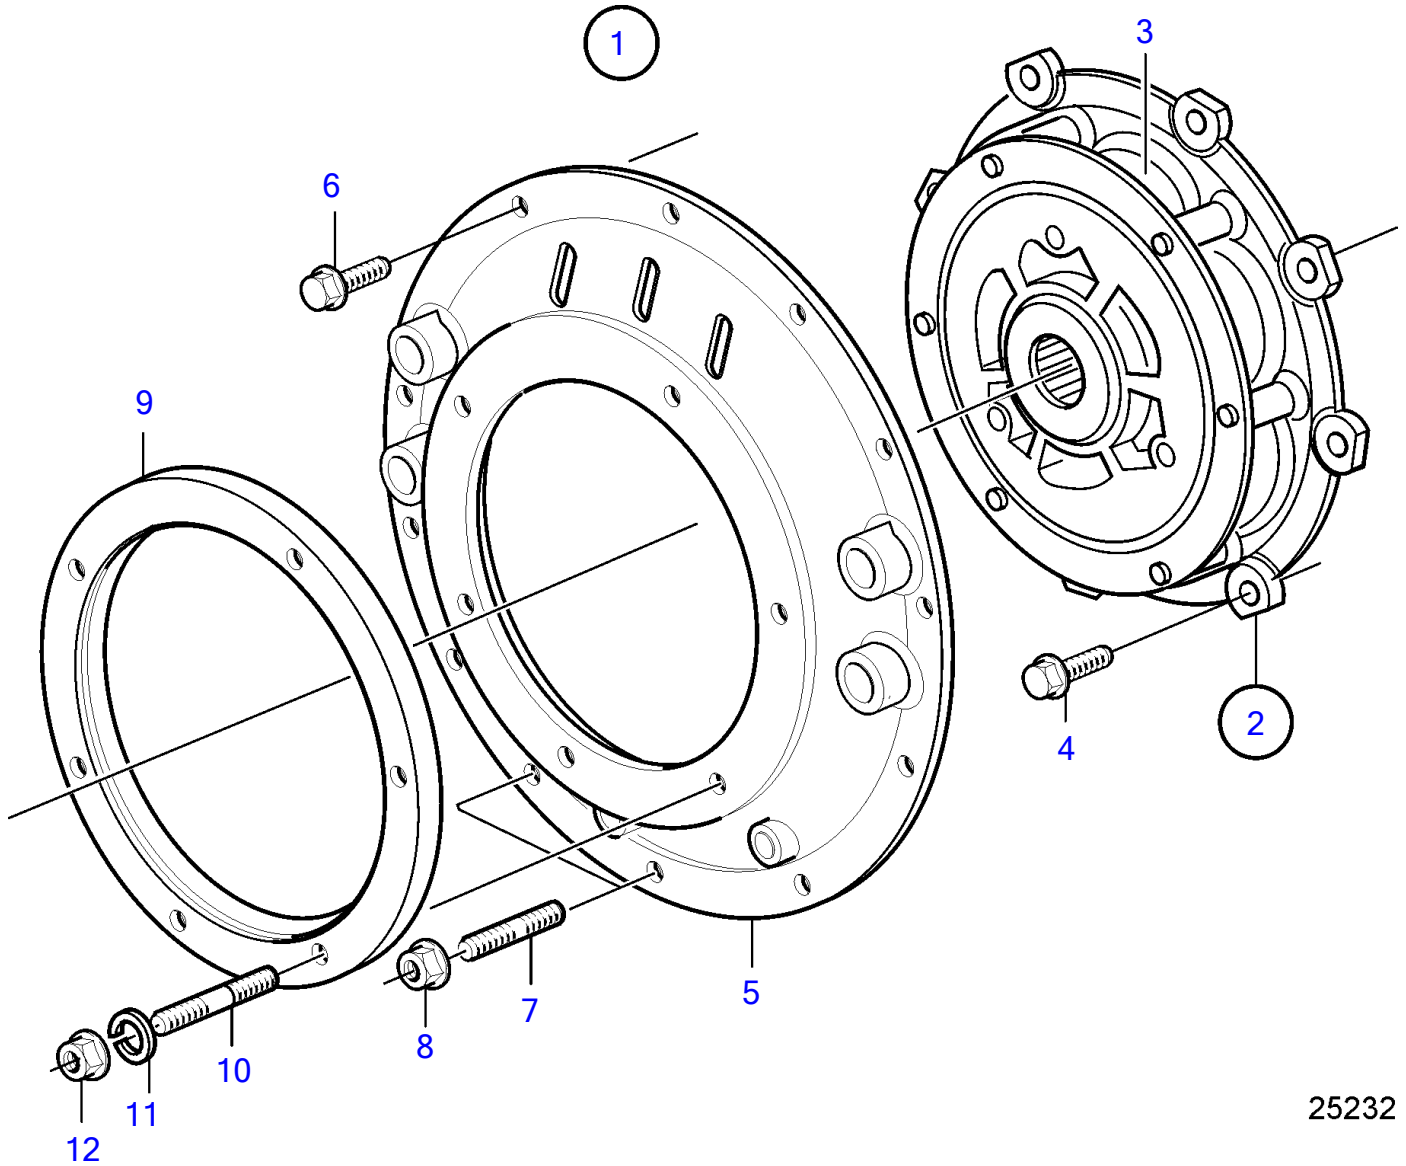

25232

D6-280I-B, D6-280I-C, D6-280I-D, D6-280I-E, D6-310I-B, D6-310I-C, D6-310I-D, D6-330I-B, D6-330I-C, D6-330I-D, D6-370I-B, D6-370I-C, D6-370I-D, D6-310I-E, D6-330I-E, D6-370I-E, D6-435I-A, D6-435I-C, D6-435I-D, D6-435I-E

REF	PART NO.	QTY	DESCRIPTION	NOTES
1		1	Connector kit	
2	3583843	1	▪ Flexible coupling	
3	21509613	1	▪ ▪ Roller kit	Kit includes 4 pcs rubber rollers
4	965185	8	▪ Flange screw	
5	3584253	1	▪ Cover	
6	946472	10	▪ Flange screw	
7	953067	2	▪ Stud	
8	971095	2	▪ Flange nut	
9	3808744	1	▪ Spacer ring	
10	924081	6	▪ Stud	
11	942336	6	▪ Spring washer	
12	971071	6	▪ Hexagon nut	