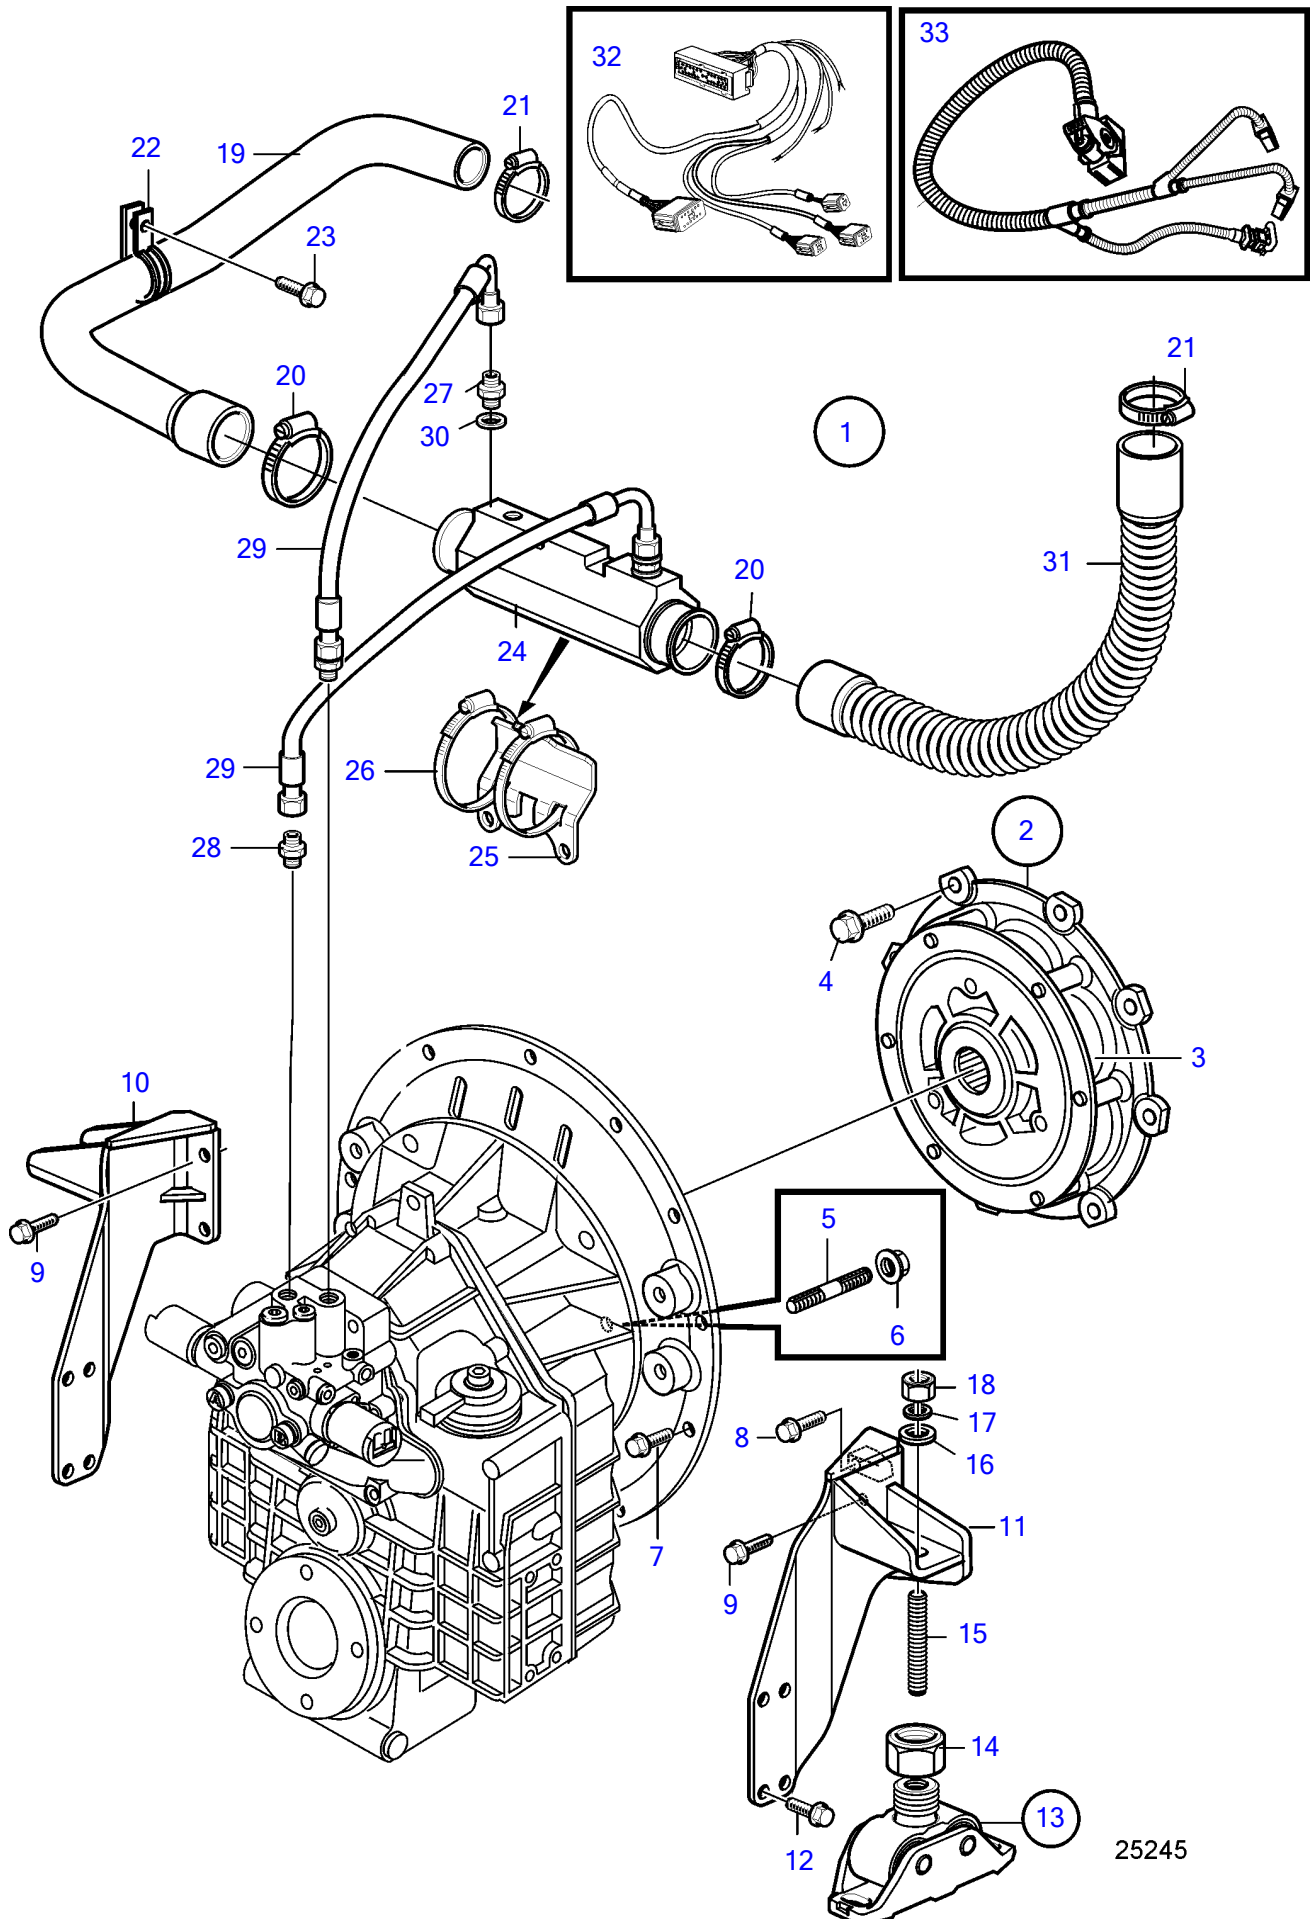

D6-280I-A, D6-280I-B, D6-310I-A, D6-310I-B, D6-330I-B, D6-370I-A, D6-370I-B

25245

D6-280I-A, D6-280I-B, D6-310I-A, D6-310I-B, D6-330I-B, D6-370I-A, D6-370I-B

REF	PART NO.	QTY	DESCRIPTION	NOTES
1		1	Connector kit	
2	21111688	1	▪ Flexible coupling	
3	21509613	1	▪ ▪ Roller kit	Kit includes 4 pcs rubber rollers
4	965185	8	▪ Flange screw	
5	953067	2	▪ Stud	L=45mm
6	971095	2	▪ Flange nut	
7	946752	10	▪ Flange screw	L=35mm
8	965227	1	▪ Flange screw	L=55mm
9	965225	3	▪ Flange screw	L=35mm
10	3595291	1	▪ Bracket	S.B
11	3595290	1	▪ Bracket	P
12	965191	8	▪ Flange screw	L=30mm
13	3886942	2	▪ Rubber cushion	
14	3839409	1	▪ ▪ Nut	
15	3817323	1	▪ ▪ Adjusting screw	
16	120224	1	▪ ▪ Washer	
17	990697	1	▪ ▪ Lock washer	
18	955786	1	▪ ▪ Hexagon nut	
19	3583845	1	▪ Hose	
20	961672	2	▪ Hose clamp	
21	961671	2	▪ Hose clamp	
22	969354	1	▪ Clamp	
23	946440	1	▪ Flange screw	L=16mm
24	3584435	1	▪ Oil cooler	
25	889932	1	▪ Bracket	
26	943481	2	▪ Hose clamp	
27	941750	2	▪ Nipple	
28	963948	2	▪ Nipple	
29	3584428	2	▪ Hose	
30	976930	2	▪ Gasket	
31	3588788	1	▪ Hose	
32	21122603	1	▪ Cable	(3808579)
33	40005753	1	▪ Wiring harness	
	3883882	1	Wiring harness	For earlier version.