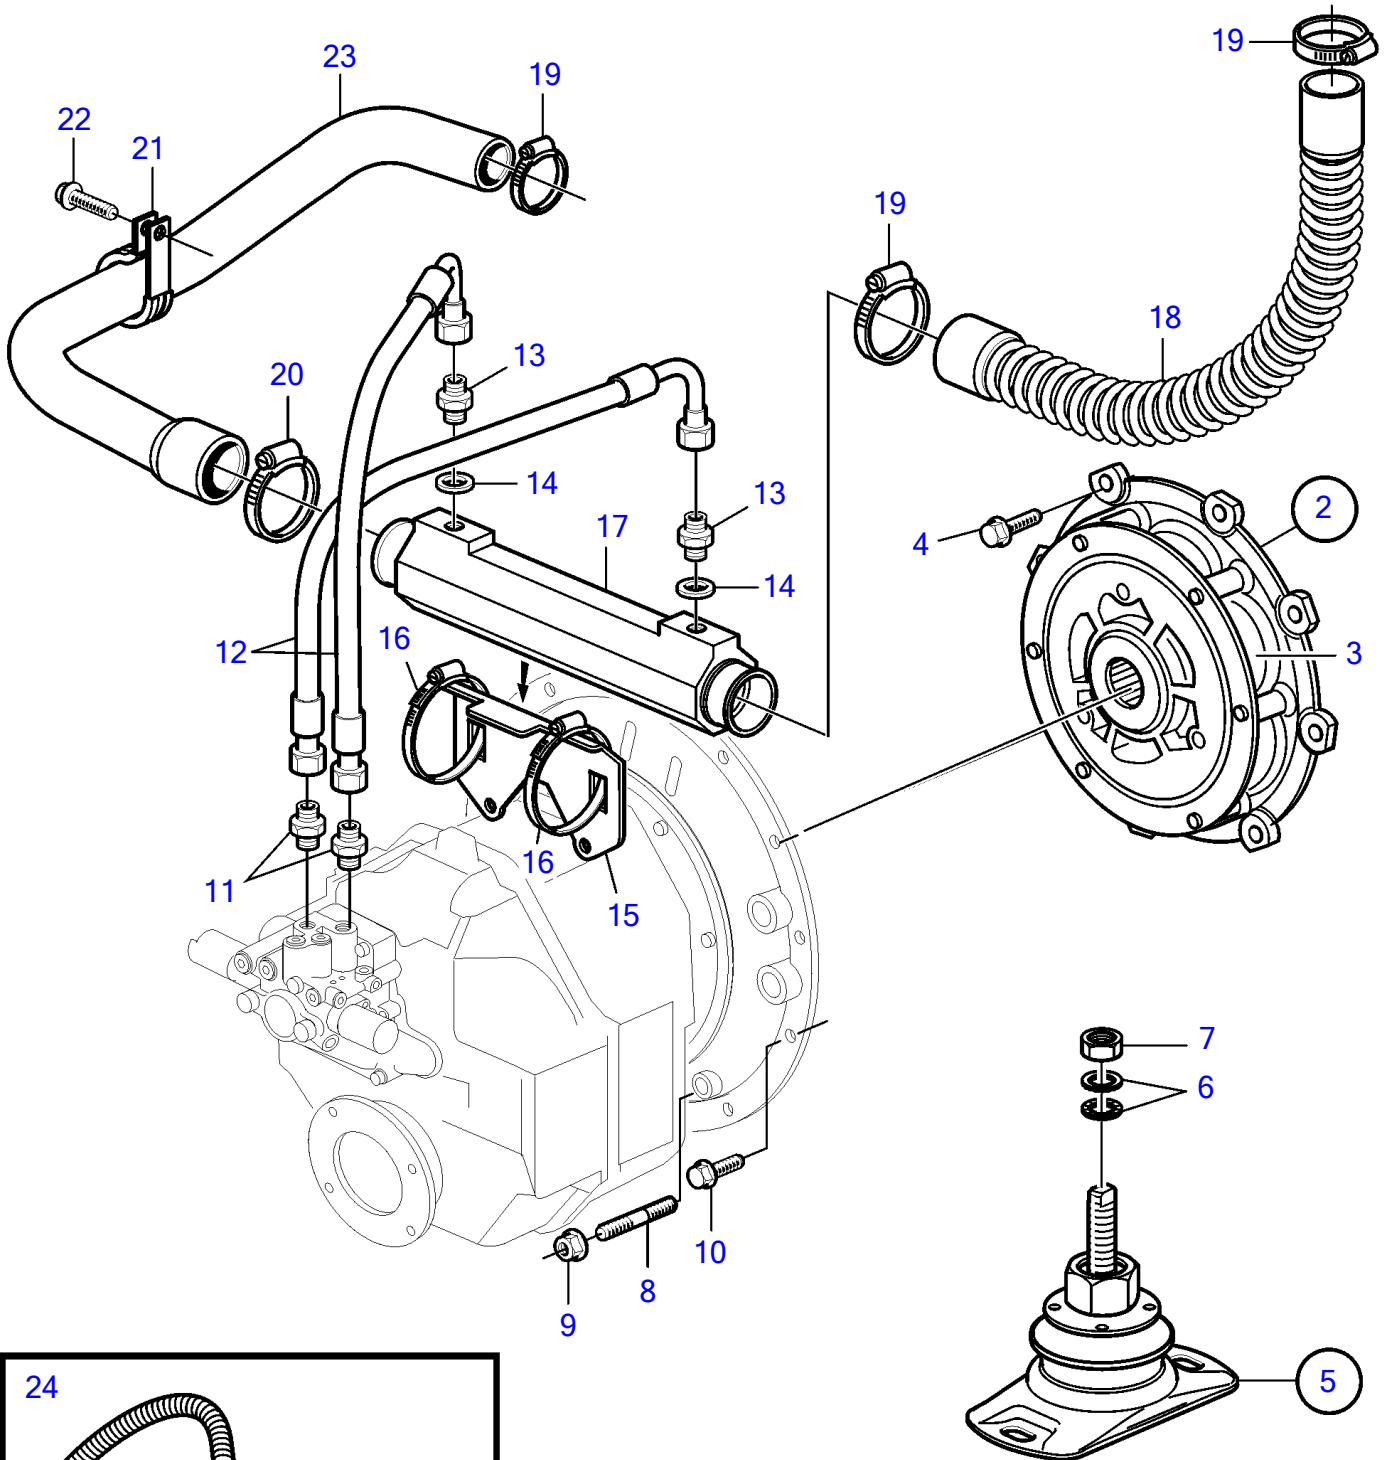

D6-310I-A, D6-310I-B, D6-310I-C, D6-310I-D, D6-330I-B, D6-330I-C, D6-330I-D, D6-370I-A, D6-370I-B, D6-370I-C, D6-370I-D, D6-310I-E, D6-330I-E, D6-370I-E

1

25244

D6-310I-A, D6-310I-B, D6-310I-C, D6-310I-D, D6-330I-B, D6-330I-C, D6-330I-D, D6-370I-A, D6-370I-B, D6-370I-C, D6-370I-D, D6-310I-E, D6-330I-E, D6-370I-E

REF	PART NO.	QTY	DESCRIPTION	SEE SEC.	NOTES
1		1	Connector kit		
2	21111688	1	▪ Flexible coupling		
3	21509613	1	▪ ▪ Roller kit		Kit includes 4 pcs rubber rollers
4	965185	8	▪ Flange screw		
5	21203504	2	▪ Rubber cushion		
			▪ Bulletin P-08-2-2	P-08-2-2-EN	Measuring Gauge for Rubber Mounts
6	847766	1	▪ ▪ Lock washer		
7	955786	1	▪ ▪ Hexagon nut		
8	953067	2	▪ Stud		
9	971095	2	▪ Flange nut		
10	946752	10	▪ Flange screw		
11	941750	2	▪ Nipple		
12	3584428	2	▪ Hose		
13	963948	2	▪ Nipple		
14	976930	2	▪ Gasket		
15	3584440	1	▪ Bracket		
16	943481	2	▪ Hose clamp		
17	3584435	1	▪ Oil cooler		
18	3588788	1	▪ Hose		
19	961671	2	▪ Hose clamp		
20	961672	2	▪ Hose clamp		
21	969354	1	▪ Clamp		
22	946440	1	▪ Flange screw		
23	3583845	1	▪ Hose		
24	40005753	1	▪ Wiring harness		(3808579)
	3883882	1	Wiring harness		For earlier version.