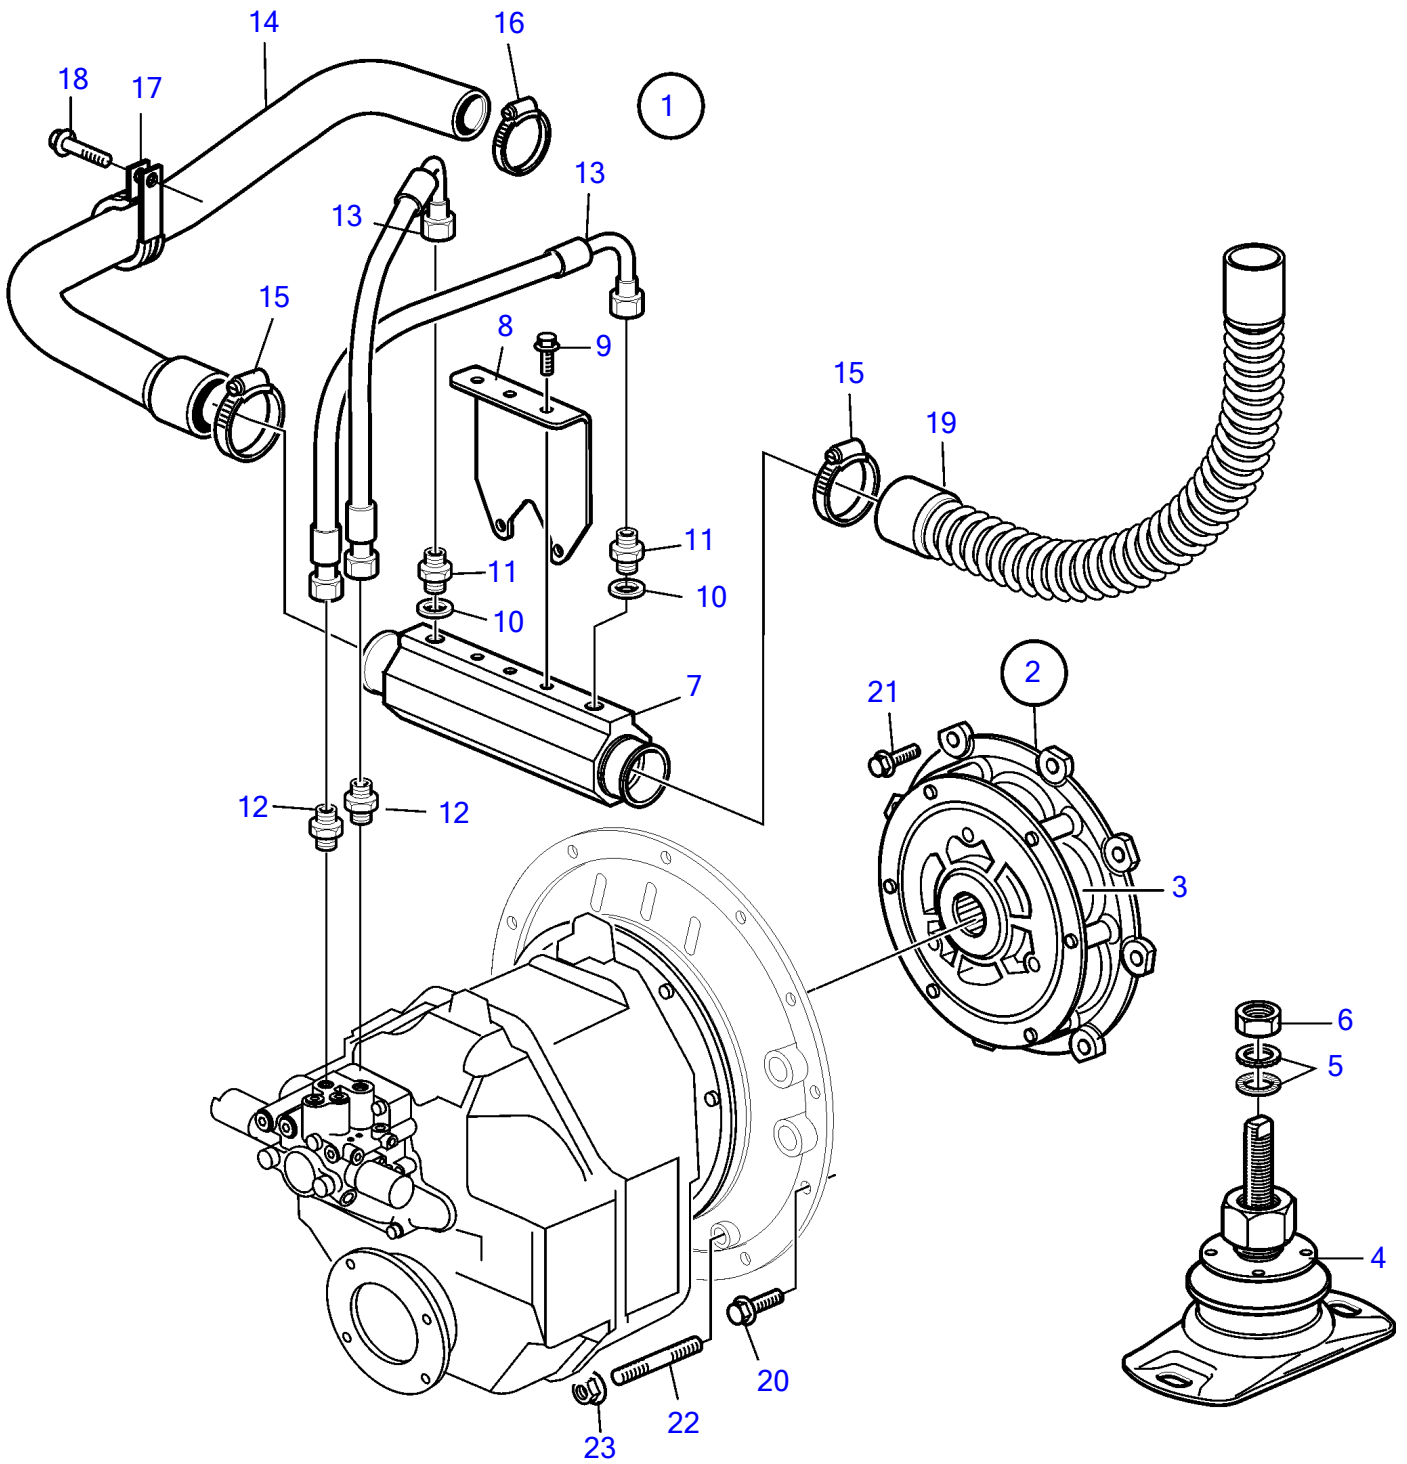

D6-435I-A, D6-435I-C, D6-435I-D, D6-435I-E

25230

D6-435I-A, D6-435I-C, D6-435I-D, D6-435I-E

REF	PART NO.	QTY	DESCRIPTION	SEE SEC.	NOTES
1		1	Connector kit		
2	21111689	1	• Flexible coupling		
3	21509615	1	• • Roller kit		Kit includes 6 pcs rubber rollers
4	21203504	2	• Rubber cushion • Bulletin P-08-2-2	P-08-2-2-EN	Measuring Gauge for Rubber Mounts
5	847766	1	• • Lock washer		
6	955786	1	• • Hexagon nut		
7	3843851	1	• Oil cooler		
8		1	• Bracket		
9	947107	3	• Flange screw		
10	947626	2	• Gasket		For 981018
11	981018	2	• Nipple		Ersatt av 995391
	995391	2	• Nipple		Gasket not needed.
12	941750	2	• Nipple		
13	3584428	2	• Hose		
14	3888109	1	• Hose		
15	961673	2	• Hose clamp		
16	961671	1	• Hose clamp		
17	969354	1	• Clamp		
18	946440	1	• Flange screw		
19	3843850	1	• Hose		
20	946752	10	• Flange screw		
21	965185	8	• Flange screw		
22	953067	2	• Stud		
23	971095	2	• Flange nut		
24	40005753	1	• Wiring harness		
	3883882	1	Wiring harness		For earlier version.