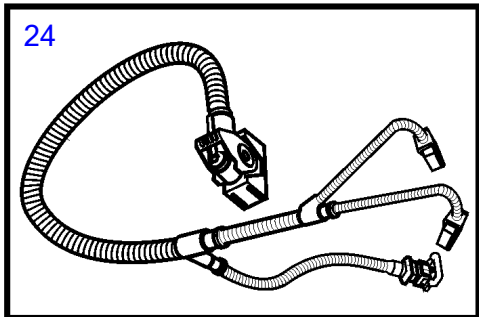

D6-435I-A, D6-435I-C, D6-435I-D, D6-435I-E

25230

D6-435I-A, D6-435I-C, D6-435I-D, D6-435I-E

REF	PART NO.	QTY	DESCRIPTION	SEE SEC.	NOTES
1		1	Connector kit		
2	21111689	1	• Flexible coupling		
3	21509615	1	• • Roller kit		Kit includes 6 pcs rubber rollers
4	21203504	2	• Rubber cushion • Bulletin P-08-2-2	P-08-2-2-EN	Measuring Gauge for Rubber Mounts
5	847766	1	• • Lock washer		
6	955786	1	• • Hexagon nut		
7	3843851	1	• Oil cooler		
8		1	• Bracket		
9	947107	3	• Flange screw		
10	947626	2	• Gasket		For 981018
11	981018	2	• Nipple		Ersatt av 995391
	995391	2	• Nipple		Gasket not needed.
12	941750	2	• Nipple		
13	3584428	2	• Hose		
14	3888109	1	• Hose		
15	961673	2	• Hose clamp		
16	961671	1	• Hose clamp		
17	969354	1	• Clamp		
18	946440	1	• Flange screw		
19	3843850	1	• Hose		
20	946752	10	• Flange screw		
21	965185	8	• Flange screw		
22	953067	2	• Stud		
23	971095	2	• Flange nut		
24	40005753	1	• Wiring harness		
	3883882	1	Wiring harness		For earlier version.