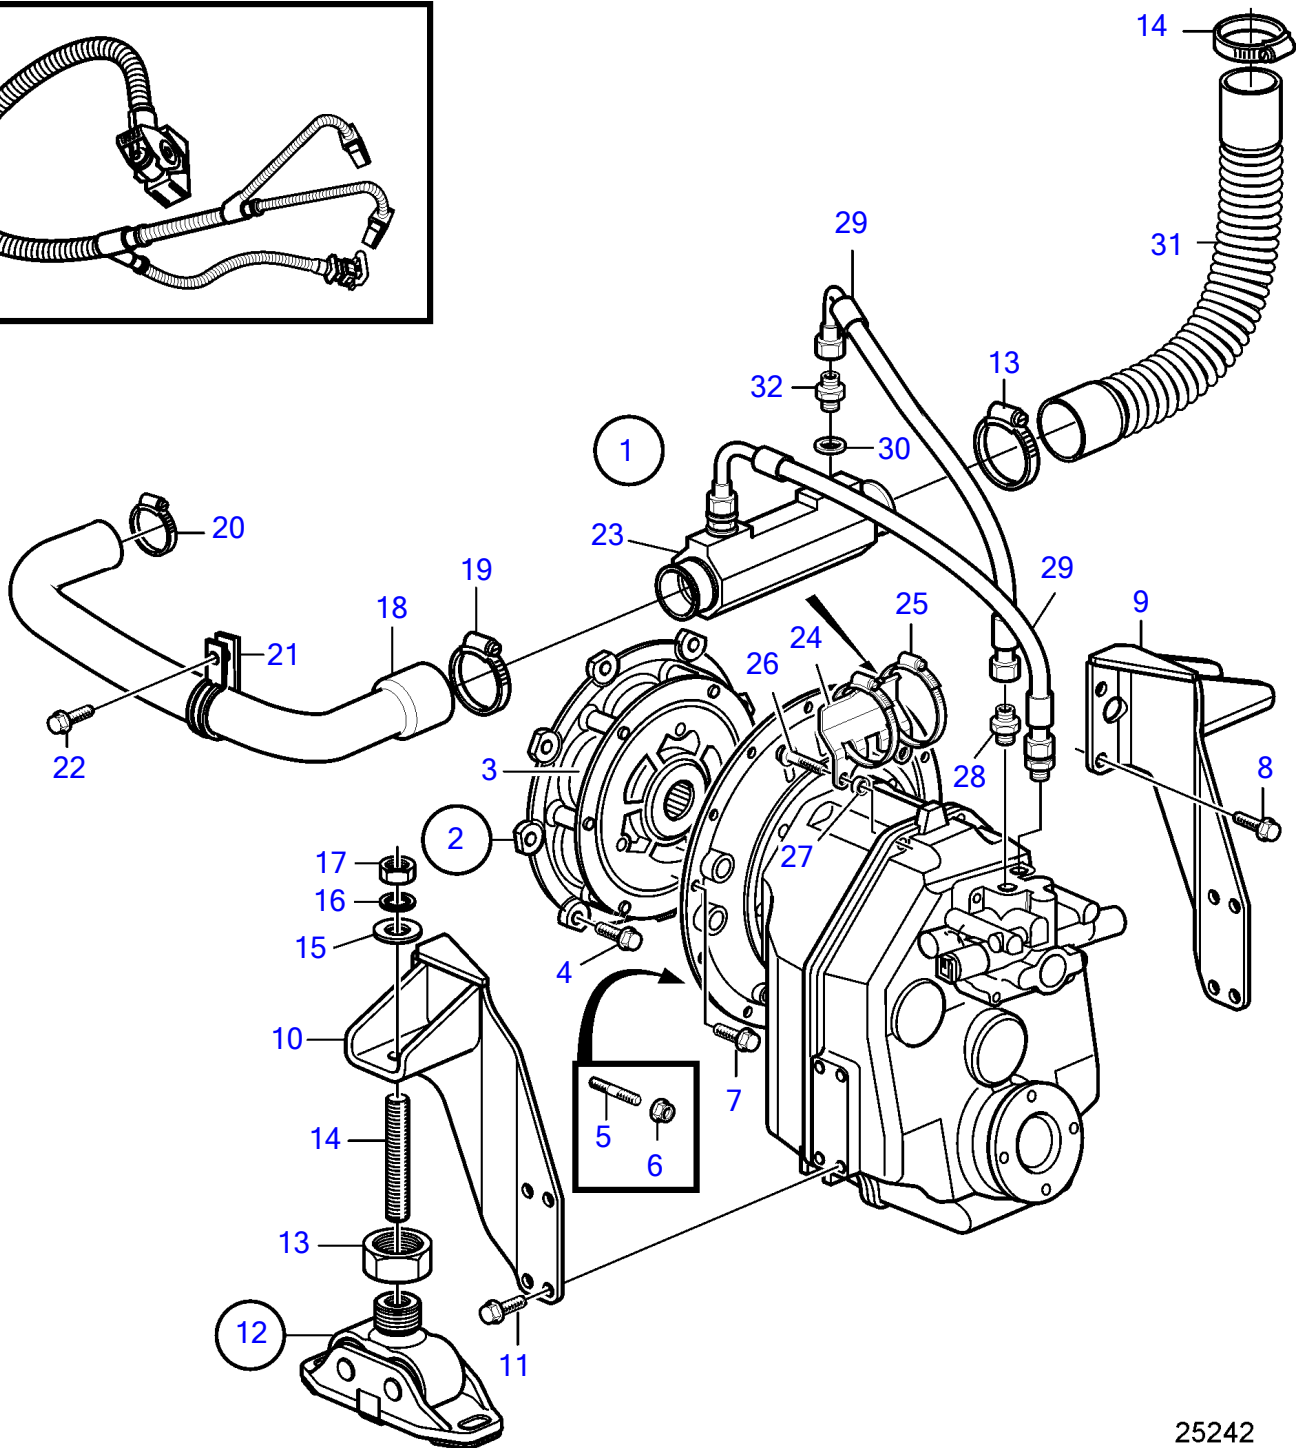

D6-280I-A, D6-280I-B, D6-280I-C, D6-310I-A, D6-310I-B, D6-310I-C, D6-330I-B, D6-330I-C

25242

D6-280I-A, D6-280I-B, D6-280I-C, D6-310I-A, D6-310I-B, D6-310I-C, D6-330I-B, D6-330I-C

REF	PART NO.	QTY	DESCRIPTION	NOTES
1		1	Connector kit	
2	21111688	1	▪ Flexible coupling	
3	21509613	1	▪ ▪ Roller kit	Kit includes 4 pcs rubber rollers
4	965185	8	▪ Flange screw	
5	953067	2	▪ Stud	L=45mm
6	971095	2	▪ Flange nut	
7	946752	10	▪ Flange screw	L=35mm
8	965225	4	▪ Flange screw	L=35mm
9	3584374	1	▪ Bracket	S.B
10	3584375	1	▪ Bracket	P
11	965191	8	▪ Flange screw	L=30mm
12	3886942	2	▪ Rubber cushion	
13	3839409	1	▪ ▪ Nut	
14	3817323	1	▪ ▪ Adjusting screw	
15	120224	1	▪ ▪ Washer	
16	990697	1	▪ ▪ Lock washer	
17	955786	1	▪ ▪ Hexagon nut	
18	3583845	1	▪ Hose	
19	961672	2	▪ Hose clamp	
20	961671	2	▪ Hose clamp	
21	969354	1	▪ Clamp	
22	946440	1	▪ Flange screw	L=16mm
23	3584435	1	▪ Oil cooler	
24	3584475	1	▪ Bracket	
25	943481	2	▪ Hose clamp	
26	965220	2	▪ Flange screw	L=45mm
27	842930	2	▪ Spacer sleeve	
28	941750	2	▪ Nipple	
29	3584428	2	▪ Hose	
30	976930	2	▪ Gasket	
31	3588788	1	▪ Hose	
32	963948	2	▪ Nipple	
33	40005753	1	▪ Wiring harness	
	3883882	1	Wiring harness	For earlier version.