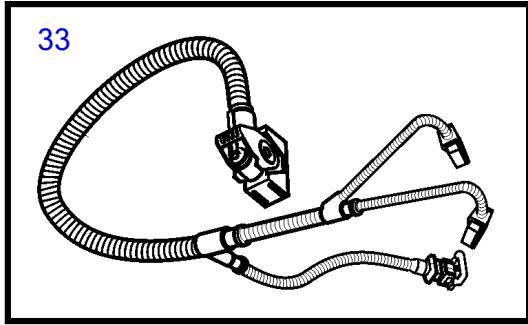

D6-280I-A, D6-280I-B, D6-280I-C, D6-310I-A, D6-310I-B, D6-310I-C, D6-330I-B, D6-330I-C

25242

D6-280I-A, D6-280I-B, D6-280I-C, D6-310I-A, D6-310I-B, D6-310I-C, D6-330I-B, D6-330I-C

REF	PART NO.	QTY	DESCRIPTION	NOTES
1		1	Connector kit	
2	21111688	1	▪ Flexible coupling	
3	21509613	1	▪ ▪ Roller kit	Kit includes 4 pcs rubber rollers
4	965185	8	▪ Flange screw	
5	953067	2	▪ Stud	L=45mm
6	971095	2	▪ Flange nut	
7	946752	10	▪ Flange screw	L=35mm
8	965225	4	▪ Flange screw	L=35mm
9	3584374	1	▪ Bracket	S.B
10	3584375	1	▪ Bracket	P
11	965191	8	▪ Flange screw	L=30mm
12	3886942	2	▪ Rubber cushion	
13	3839409	1	▪ ▪ Nut	
14	3817323	1	▪ ▪ Adjusting screw	
15	120224	1	▪ ▪ Washer	
16	990697	1	▪ ▪ Lock washer	
17	955786	1	▪ ▪ Hexagon nut	
18	3583845	1	▪ Hose	
19	961672	2	▪ Hose clamp	
20	961671	2	▪ Hose clamp	
21	969354	1	▪ Clamp	
22	946440	1	▪ Flange screw	L=16mm
23	3584435	1	▪ Oil cooler	
24	3584475	1	▪ Bracket	
25	943481	2	▪ Hose clamp	
26	965220	2	▪ Flange screw	L=45mm
27	842930	2	▪ Spacer sleeve	
28	941750	2	▪ Nipple	
29	3584428	2	▪ Hose	
30	976930	2	▪ Gasket	
31	3588788	1	▪ Hose	
32	963948	2	▪ Nipple	
33	40005753	1	▪ Wiring harness	
	3883882	1	Wiring harness	For earlier version.