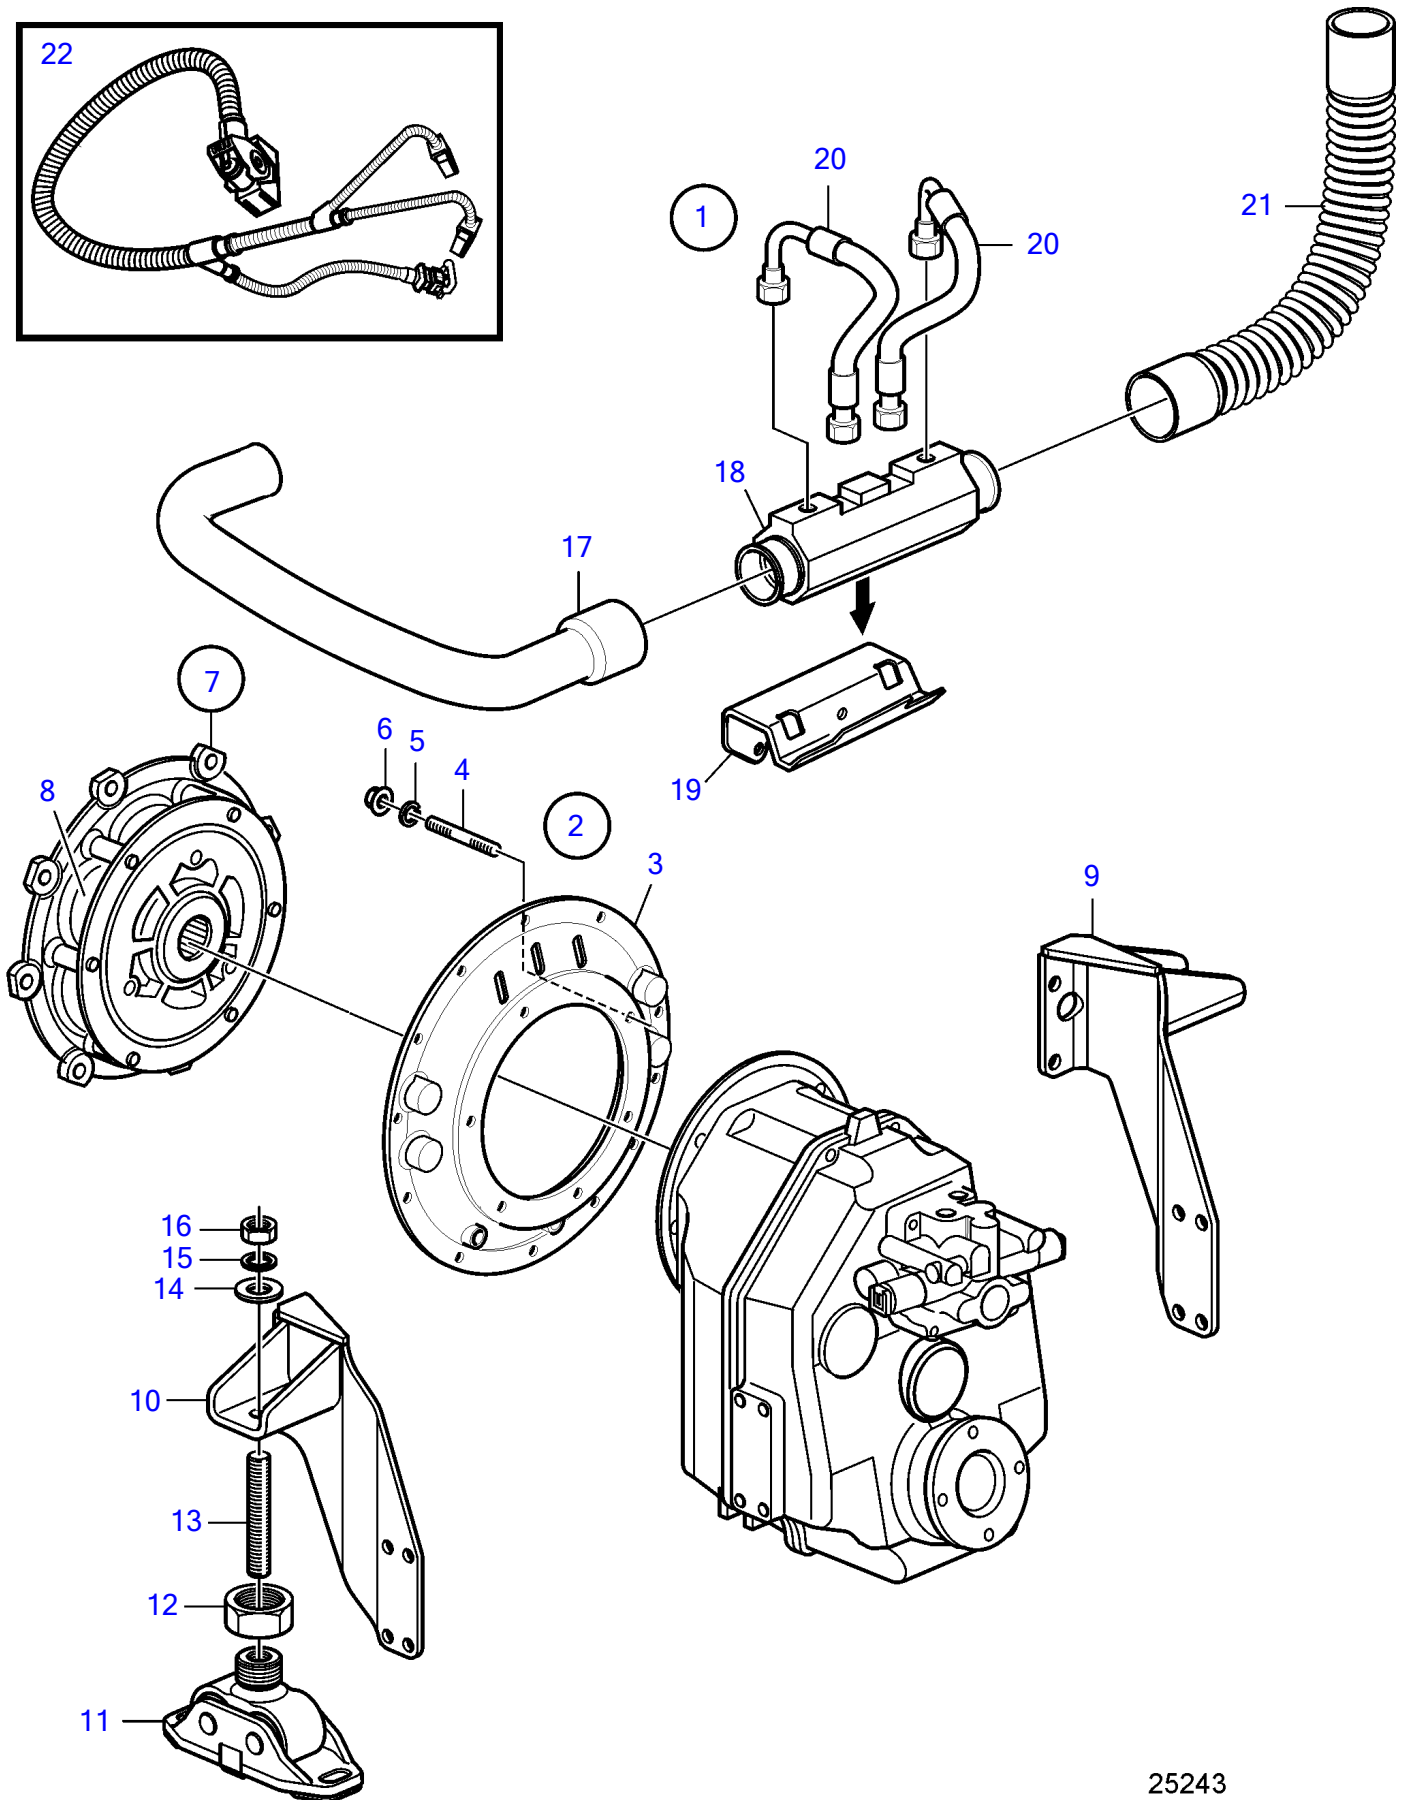

D6-280I-A, D6-280I-B, D6-280I-C, D6-280I-D, D6-280I-E, D6-310I-A, D6-310I-B, D6-310I-C, D6-310I-D, D6-330I-B, D6-330I-C, D6-330I-D, D6-310I-E, D6-330I-E

25243

D6-280I-A, D6-280I-B, D6-280I-C, D6-280I-D, D6-280I-E, D6-310I-A, D6-310I-B, D6-310I-C, D6-310I-D, D6-330I-B, D6-330I-C, D6-330I-D, D6-310I-E, D6-330I-E

REF	PART NO.	QTY	DESCRIPTION	NOTES
1		1	Connector kit	
2	21112811	1	▪ Adapter kit	
3	3584253	1	▪ ▪ Cover	
4	924075	6	▪ ▪ Stud	
5	942336	6	▪ ▪ Spring washer	
6	971071	6	▪ ▪ Hexagon nut	
7	21111688	1	▪ Flexible coupling	
8	21509613	1	▪ ▪ Roller kit	Kit includes 4 pcs rubber rollers
9	3595292	1	▪ Bracket	S.B
10	3595300	1	▪ Bracket	P
11	3886942	2	▪ Rubber cushion	
12	3839409	1	▪ ▪ Nut	
13	3817323	1	▪ ▪ Adjusting screw	
14	120224	1	▪ ▪ Washer	
15	990697	1	▪ ▪ Lock washer	
16	955786	1	▪ ▪ Hexagon nut	
17	3583845	1	▪ Hose	
18	3584435	1	▪ Oil cooler	
19	3584475	1	▪ Bracket	
20	3584428	2	▪ Hose	
21	3588788	1	▪ Hose	
22	40005753	1	▪ Wiring harness	
	3883882	1	Wiring harness	For earlier version.