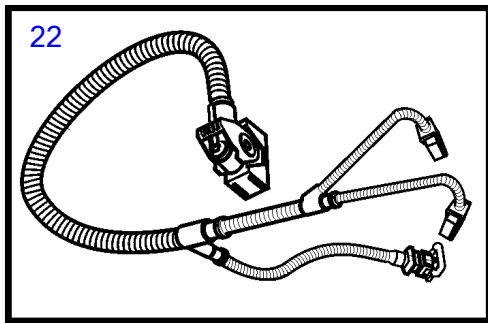

D6-280I-A, D6-280I-B, D6-280I-C, D6-280I-D, D6-280I-E, D6-310I-A, D6-310I-B, D6-310I-C, D6-310I-D, D6-330I-B, D6-330I-C, D6-330I-D, D6-310I-E, D6-330I-E

25243

D6-280I-A, D6-280I-B, D6-280I-C, D6-280I-D, D6-280I-E, D6-310I-A, D6-310I-B, D6-310I-C, D6-310I-D, D6-330I-B, D6-330I-C, D6-330I-D, D6-310I-E, D6-330I-E

REF	PART NO.	QTY	DESCRIPTION	NOTES
1		1	Connector kit	
2	21112811	1	▪ Adapter kit	
3	3584253	1	▪ ▪ Cover	
4	924075	6	▪ ▪ Stud	
5	942336	6	▪ ▪ Spring washer	
6	971071	6	▪ ▪ Hexagon nut	
7	21111688	1	▪ Flexible coupling	
8	21509613	1	▪ ▪ Roller kit	Kit includes 4 pcs rubber rollers
9	3595292	1	▪ Bracket	S.B
10	3595300	1	▪ Bracket	P
11	3886942	2	▪ Rubber cushion	
12	3839409	1	▪ ▪ Nut	
13	3817323	1	▪ ▪ Adjusting screw	
14	120224	1	▪ ▪ Washer	
15	990697	1	▪ ▪ Lock washer	
16	955786	1	▪ ▪ Hexagon nut	
17	3583845	1	▪ Hose	
18	3584435	1	▪ Oil cooler	
19	3584475	1	▪ Bracket	
20	3584428	2	▪ Hose	
21	3588788	1	▪ Hose	
22	40005753	1	▪ Wiring harness	
	3883882	1	Wiring harness	For earlier version.