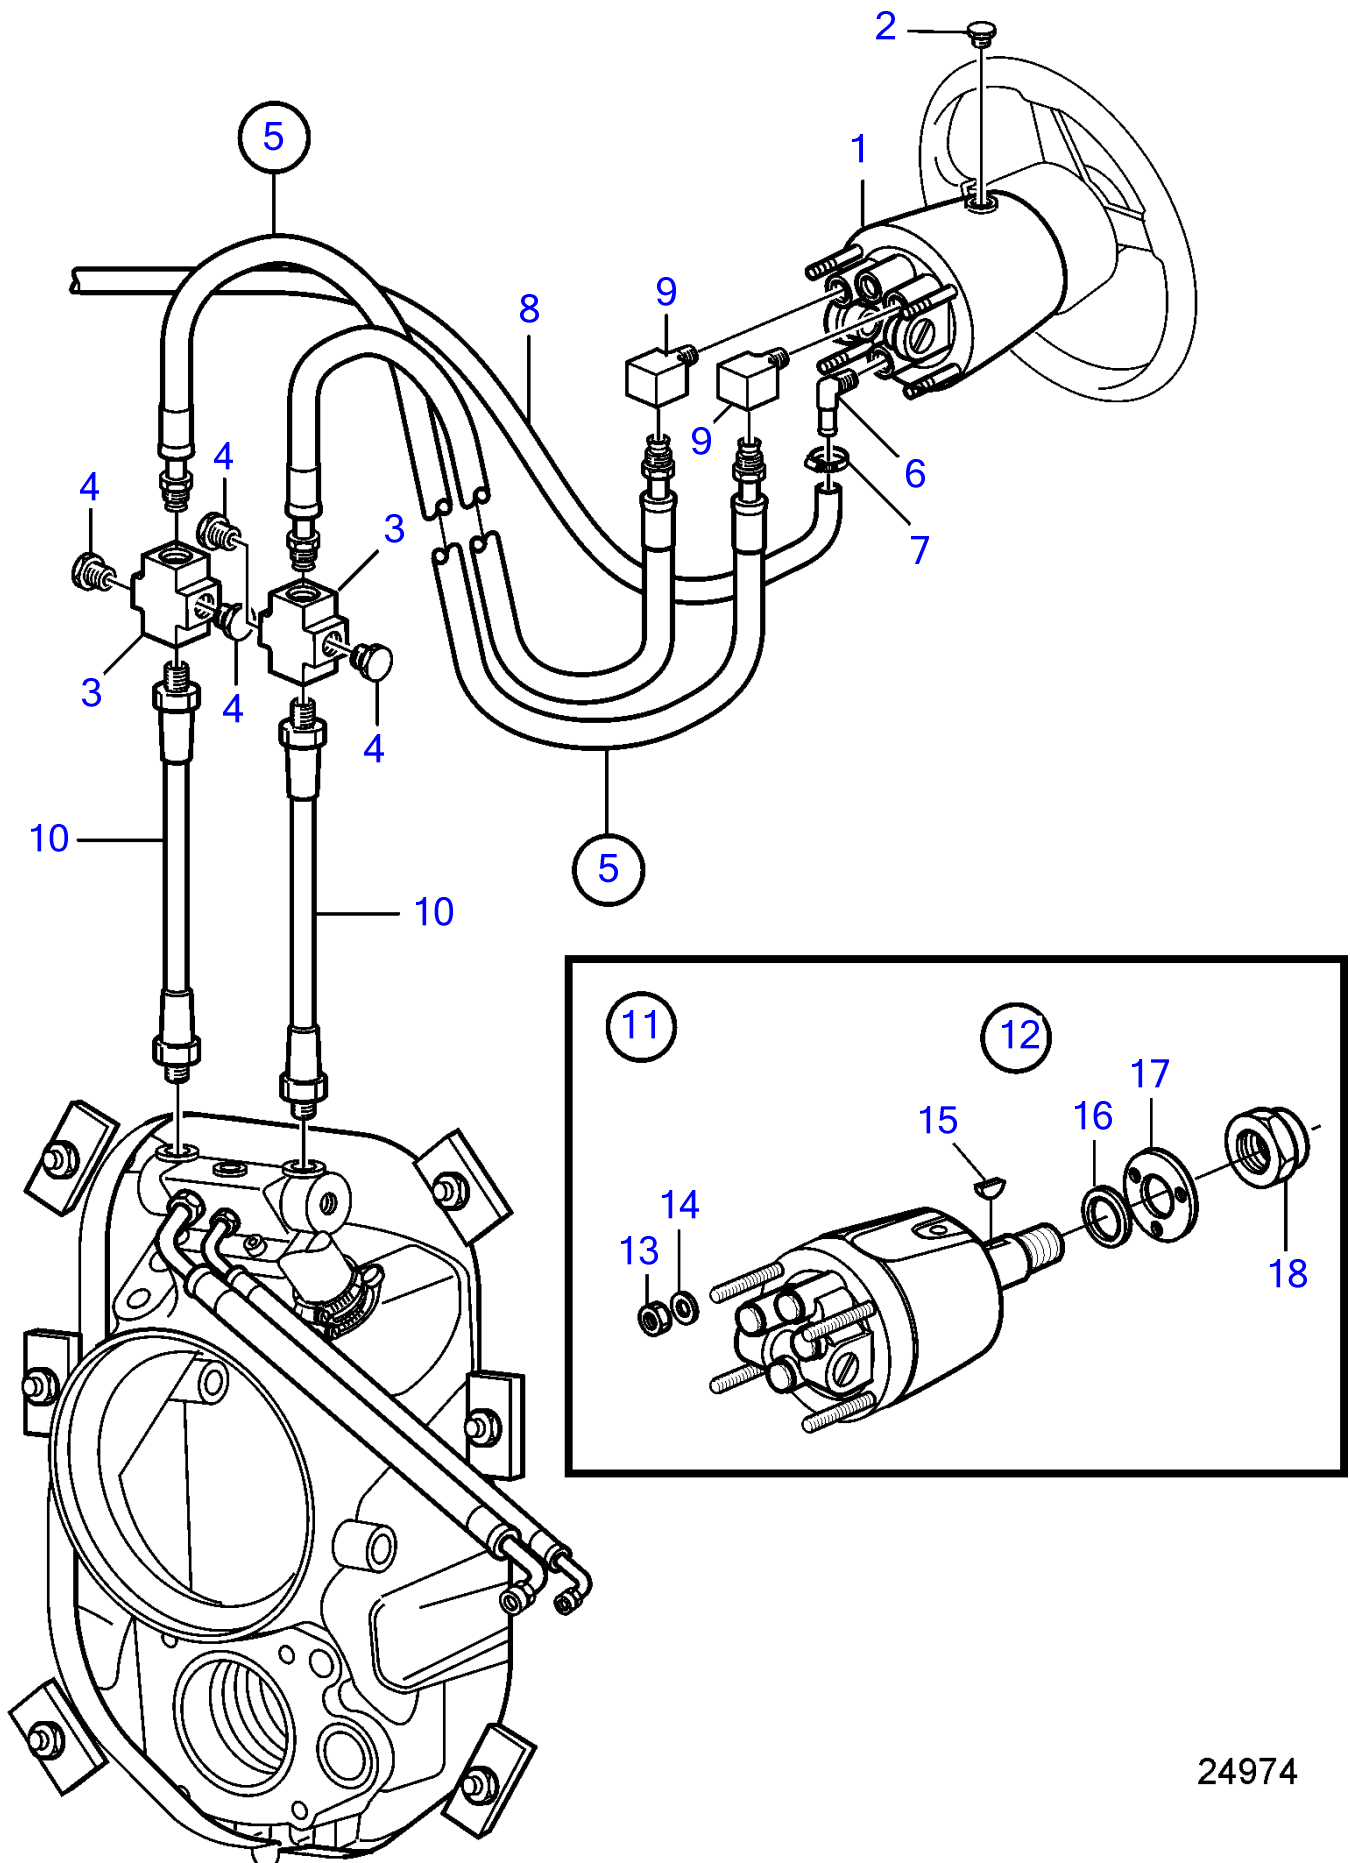

D6-280A-A, D6-280A-B, D6-280A-C, D6-280A-D, D6-280A-E, D6-310A-A, D6-310A-B, D6-310A-C, D6-310A-D, D6-330A-B, D6-330A-C, D6-330A-D, D6-350A-A, D6-350A-B, D6-370A-B, D6-370A-C, D6-370A-D, D6-310A-E, D6-330A-E, D6-370A-E, D6-400A-E

24974

D6-280A-A, D6-280A-B, D6-280A-C, D6-280A-D, D6-280A-E, D6-310A-A, D6-310A-B, D6-310A-C, D6-310A-D, D6-330A-B, D6-330A-C, D6-330A-D, D6-350A-A, D6-350A-B, D6-370A-B, D6-370A-C, D6-370A-D, D6-310A-E, D6-330A-E, D6-370A-E, D6-400A-E

REF	PART NO.	QTY	DESCRIPTION	NOTES
1	21349962	1	Pump	Std, (888154)
	21349964	1	Pump	Tilt, (888155)
2	889171	1	Plug	Alt
	3588306	1	Plug, air venting	Alt
3	990205	2	X-nipple	
4	984377	4	Plug	
5	889150	1	Hose	L=0.5m
	889151	1	Hose	L=2,0m
	889152	1	Hose	L=13.0' (4.0m)
	889153	1	Hose	L=4,5m
	889154	1	Hose	L=5.0m
	889155	1	Hose	L=18.0' (5.5m)
	889156	1	Hose	L=6.0m
	889157	1	Hose	L=6,5m
	889158	1	Hose	L=7.0m
	889159	1	Hose	L=7,5m
	889160	1	Hose	L=8.0m
	889161	1	Hose	L=28.0' (8.5m)
	889162	1	Hose	L=9.0m
	889163	1	Hose	L=9,5m
	889164	1	Hose	L=10,0m
	889165	1	Hose	L=10,5m
	889167	1	Hose	L=11.0m
	(889168)	1	Hose	Obsolete part, L=11,5m
	889169	1	Hose	L=12,0m
6		1	• Hose nipple	
7	961663	2	• Hose clamp	
8		1	• Hose	
		1	• Return hose	
9		2	• Fitting	
10	888202	2	Hose assembly	
11	21349962	1	Pump	
12	21384615	1	• Service kit	
13		4	• • Washer	
14		4	• • Nut	
15		1	• • Key	
16		1	• • Ring	
17		1	• • Sealing plate	
18		1	• • Nut	