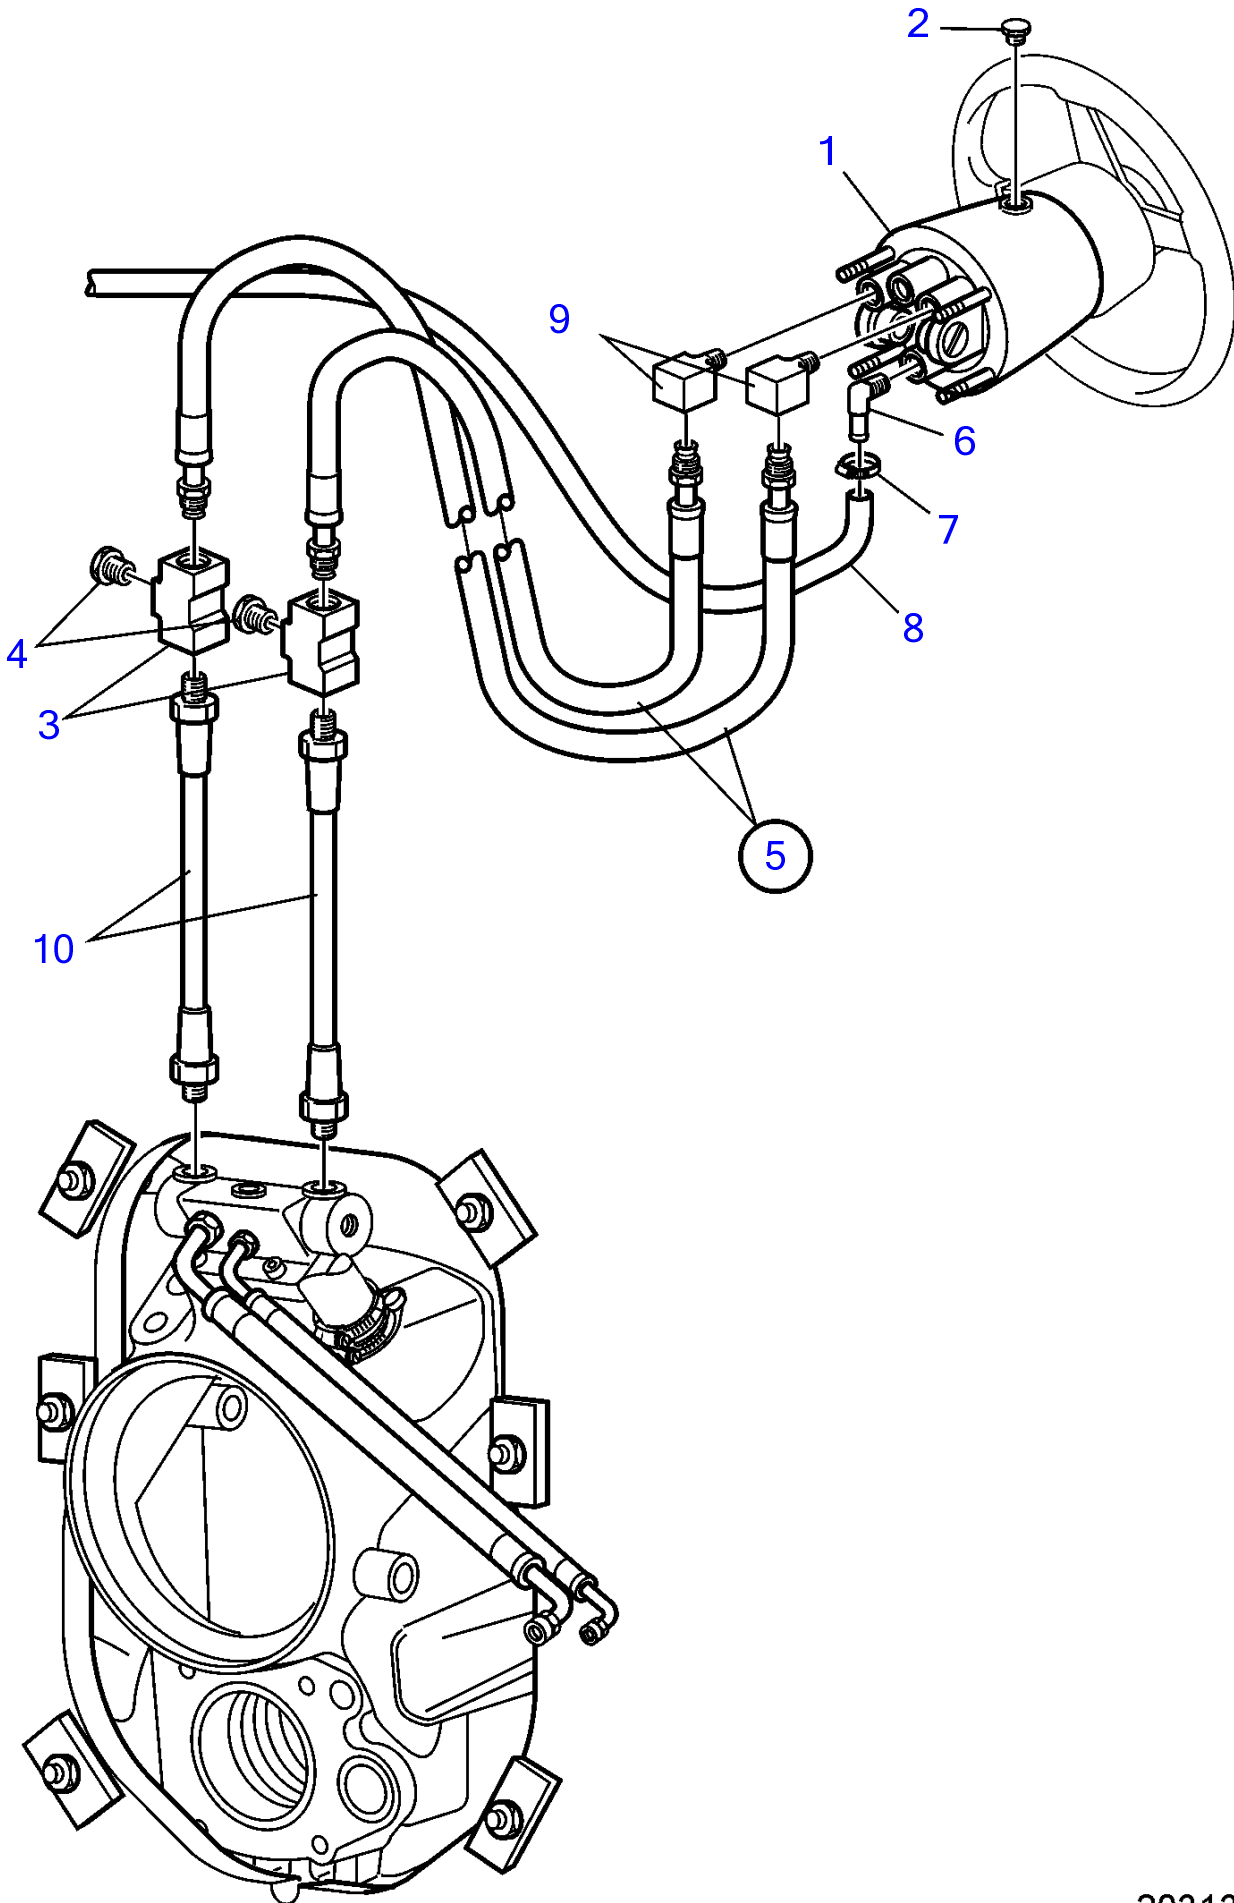

D6-280A-A, D6-280A-B, D6-310A-A, D6-310A-B, D6-350A-A, D6-350A-B, D6-370A-B

D6-280A-A, D6-280A-B, D6-310A-A, D6-310A-B, D6-350A-A, D6-350A-B, D6-370A-B

REF	PART NO.	QTY	DESCRIPTION	NOTES
1	888154	1	Pump	Std
	888155	1	Pump	Tilt
2	889171	1	Plug	Alt
	3588306	1	Plug, air venting	Alt
3	984414	2	T-nipple	
4	984377	2	Plug	
5	889150	1	Hose	L=0.5m
	889151	1	Hose	L=2.0m
	889152	1	Hose	L=13.0' (4.0m)
	889153	1	Hose	L=4.5m
	889154	1	Hose	L=5.0m
	889155	1	Hose	L=18.0' (5.5m)
	889156	1	Hose	L=6.0m
	889157	1	Hose	L=6.5m
	889158	1	Hose	L=7.0m
	889159	1	Hose	L=7.5m
	889160	1	Hose	L=8.0m
	889161	1	Hose	L=28.0' (8.5m)
	889162	1	Hose	L=9.0m
	889163	1	Hose	L=9.5m
	889164	1	Hose	L=10.0m
	889165	1	Hose	L=10.5m
	889167	1	Hose	L=11.0m
	(889168)	1	Hose	Obsolete part, L=11,5m
	889169	1	Hose	L=12,0m
6	947681	1	• Hose nipple	
7	961664	2	• Hose clamp	
8	889136	1	• Hose	L=23.0' (7.0m)
	889148	1	• Return hose	L=9.0m
9	3852525	2	• Fitting	Obsolete part, (984412)
10	888202	2	Hose assembly	