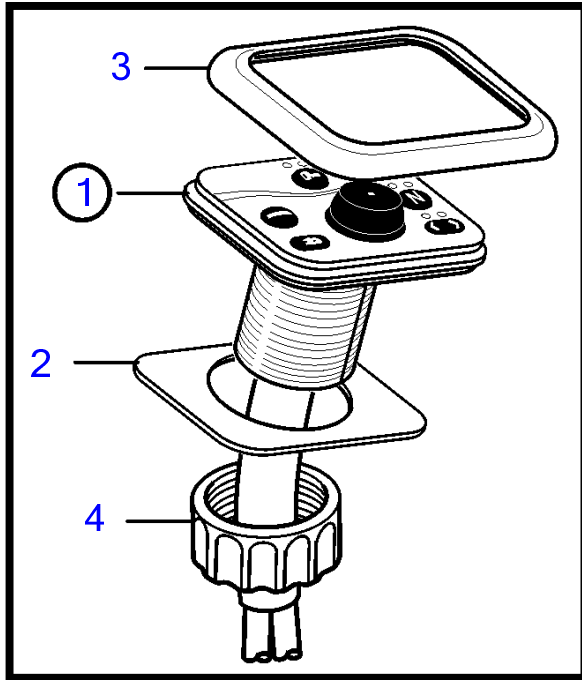

D6-280A-D, D6-280A-E, D6-310D-B, D6-310D-C, D6-310D-D, D6-330D-B, D6-330D-C, D6-330D-D, D6-370D-B, D6-370D-C, D6-370D-D, D6-310D-E, D6-330D-E, D6-370D-E

24997

D6-280A-D, D6-280A-E, D6-310D-B, D6-310D-C, D6-310D-D, D6-330D-B, D6-330D-C, D6-330D-D, D6-370D-B, D6-370D-C, D6-370D-D, D6-310D-E, D6-330D-E, D6-370D-E

REF	PART NO.	QTY	DESCRIPTION	SEE SEC.	NOTES
1	21310164	1	Control panel		
2	3808135	1	• Gasket		
3	3808131	1	• Frame		
4	3808134	1	• Nut		
5	3587070	1	Starter switch, set		Kit with 2 key switch with identical key.
6	3587071	1	Starter switch		
7	859955	1	• Plastic nut		
8	859953	1	• Key		State key code when ordering
			• Bulletin 49-30	49-30-EN	Key P/N 859953
9	888004	2	Cable		Relay not included
10	3886666	3	Cable		
11	3588206	2	Cable kit		
12	3841280	1	Steering wheel adjus		
13	3808380	1	Kit