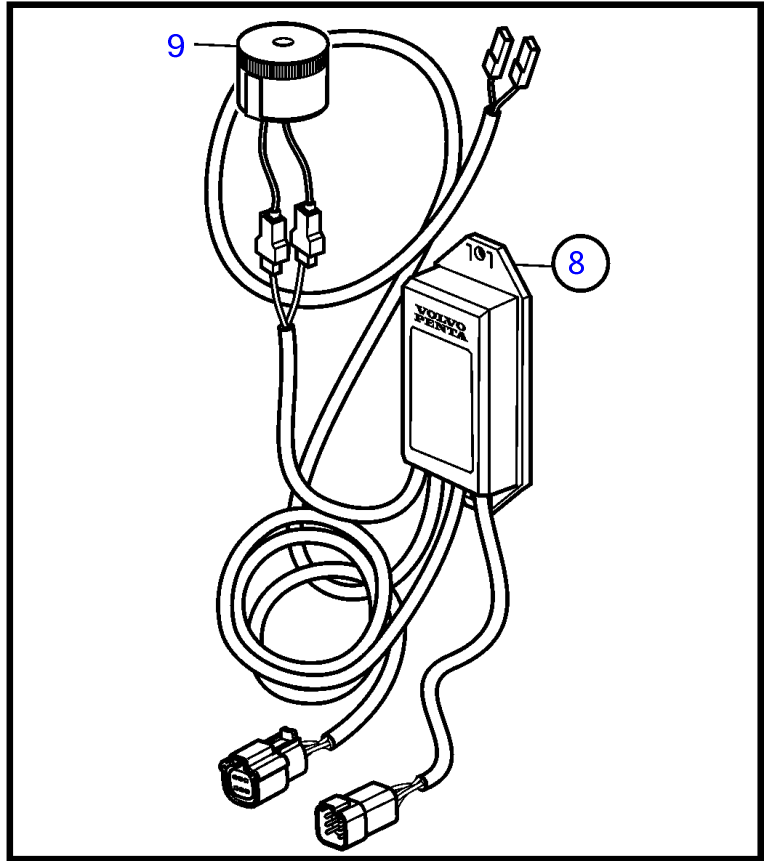

D6-280A-E, D6-280I-E, D6-310A-E, D6-310I-E, D6-330A-E, D6-330I-E, D6-370A-E, D6-370I-E, D6-400A-E, D6-435I-E

25300

D6-280A-E, D6-280I-E, D6-310A-E, D6-310I-E, D6-330A-E, D6-330I-E, D6-370A-E, D6-370I-E, D6-400A-E, D6-435I-E

REF	PART NO.	QTY	DESCRIPTION	SEE SEC.	NOTES
1	3587070	1	Starter switch, set		Kit with 2 key switch with identical key.
2	3587071	1	Starter switch		
3	859955	1	• Plastic nut		
4	859953	1	• Key		State key code when ordering
			• Bulletin 49-30	49-30-EN	Key P/N 859953
5	3886666	5	Cable		
6	21469055	1	Connection block		
7	881849	1	Wiring harness		
8	21461496	2	Network adapter		Analogue key interface
9	3817974	1	• Alarm		
10	3841280	1	Steering wheel adjus		
11	21469560	1	Steering wheel hub		
12	21421942	1	Cable		Alternative for EVC-C3
13	21421941	2	Cable		For EVC system and hub 21469560.