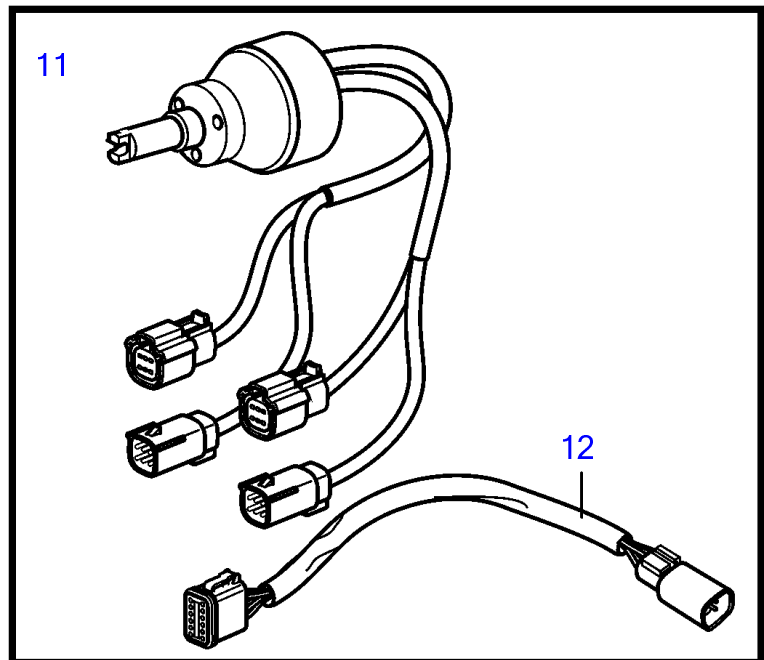

D6-280A-E, D6-280I-E, D6-310A-E, D6-310I-E, D6-330A-E, D6-330I-E, D6-370A-E, D6-370I-E, D6-400A-E, D6-435I-E

25300

D6-280A-E, D6-280I-E, D6-310A-E, D6-310I-E, D6-330A-E, D6-330I-E, D6-370A-E, D6-370I-E, D6-400A-E, D6-435I-E

REF	PART NO.	QTY	DESCRIPTION	SEE SEC.	NOTES
1	3587070	1	Starter switch, set		Kit with 2 key switch with identical key.
2	3587071	1	Starter switch		
3	859955	1	• Plastic nut		
4	859953	1	• Key		State key code when ordering
			• Bulletin 49-30	49-30-EN	Key P/N 859953
5	3886666	5	Cable		
6	21469055	1	Connection block		
7	881849	1	Wiring harness		
8	21461496	2	Network adapter		Analogue key interface
9	3817974	1	• Alarm		
10	3841280	1	Steering wheel adjus		
11	21469560	1	Steering wheel hub		
12	21421942	1	Cable		Alternative for EVC-C3
13	21421941	2	Cable		For EVC system and hub 21469560.