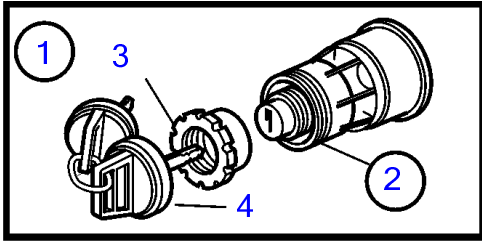

D6-280A-E, D6-280I-E, D6-310A-E, D6-310I-E, D6-330A-E, D6-330I-E, D6-370A-E, D6-370I-E, D6-400A-E, D6-435I-E

25300

D6-280A-E, D6-280I-E, D6-310A-E, D6-310I-E, D6-330A-E, D6-330I-E, D6-370A-E, D6-370I-E, D6-400A-E, D6-435I-E

REF	PART NO.	QTY	DESCRIPTION	SEE SEC.	NOTES
1	3587070	1	Starter switch, set		Kit with 2 key switch with identical key.
2	3587071	1	Starter switch		
3	859955	1	• Plastic nut		
4	859953	1	• Key		State key code when ordering
			• Bulletin 49-30	49-30-EN	Key P/N 859953
5	3886666	5	Cable		
6	21469055	1	Connection block		
7	881849	1	Wiring harness		
8	21461496	2	Network adapter		Analogue key interface
9	3817974	1	• Alarm		
10	3841280	1	Steering wheel adjus		
11	21469560	1	Steering wheel hub		
12	21421942	1	Cable		Alternative for EVC-C3
13	21421941	2	Cable		For EVC system and hub 21469560.