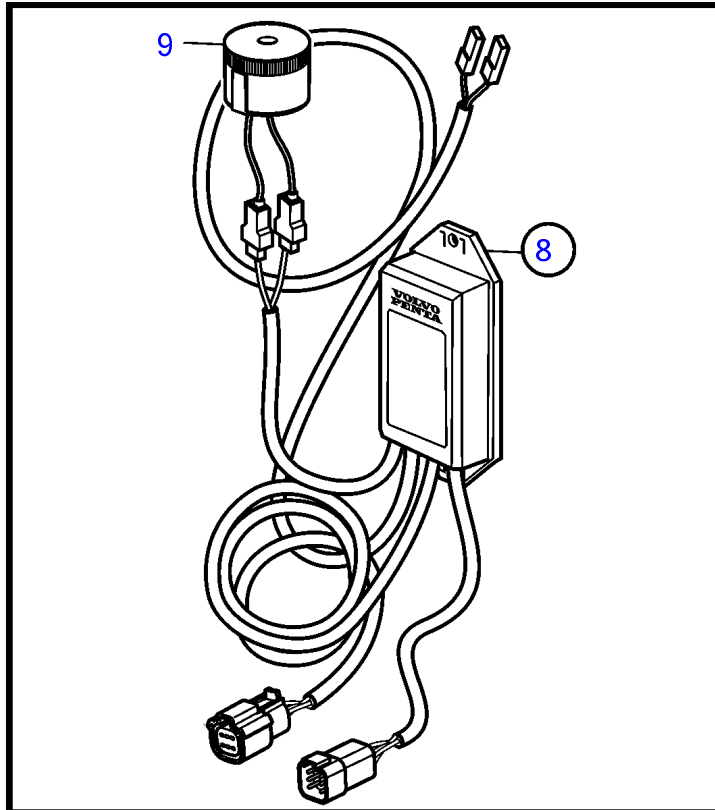

D6-280I-E, D6-310D-E, D6-310I-E, D6-330D-E, D6-330I-E, D6-370D-E, D6-370I-E, D6-435D-E, D6-435I-E

26326

D6-280I-E, D6-310D-E, D6-310I-E, D6-330D-E, D6-330I-E, D6-370D-E, D6-370I-E, D6-435D-E, D6-435I-E

REF	PART NO.	QTY	DESCRIPTION	SEE SEC.	NOTES
1	3587070	1	Starter switch, set		Kit with 2 key switch with identical key.
2	3587071	1	Starter switch		
3	859955	1	• Plastic nut		
4	859953	1	• Key		State key code when ordering
			• Bulletin 49-30	49-30-EN	Key P/N 859953
5	3886666	5	Cable		
6	21469055	1	Connection block		
7	881849	1	Wiring harness		
8	21461496	2	Network adapter		Analogue key interface
9	3817974	1	• Alarm		
10	3841280	1	Steering wheel adjus		
11	21469560	1	Steering wheel hub		
12	21421942	1	Cable		Alternative for EVC-C3
13	21421941	2	Cable		For EVC system and hub 21469560.
14	21421945	1	Cable		