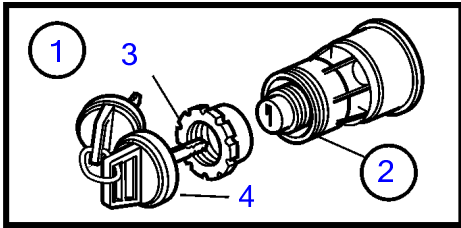

D6-280I-E, D6-310D-E, D6-310I-E, D6-330D-E, D6-330I-E, D6-370D-E, D6-370I-E, D6-435D-E, D6-435I-E

26326

D6-280I-E, D6-310D-E, D6-310I-E, D6-330D-E, D6-330I-E, D6-370D-E, D6-370I-E, D6-435D-E, D6-435I-E

REF	PART NO.	QTY	DESCRIPTION	SEE SEC.	NOTES
1	3587070	1	Starter switch, set		Kit with 2 key switch with identical key.
2	3587071	1	Starter switch		
3	859955	1	• Plastic nut		
4	859953	1	• Key		State key code when ordering
			• Bulletin 49-30	49-30-EN	Key P/N 859953
5	3886666	5	Cable		
6	21469055	1	Connection block		
7	881849	1	Wiring harness		
8	21461496	2	Network adapter		Analogue key interface
9	3817974	1	• Alarm		
10	3841280	1	Steering wheel adjus		
11	21469560	1	Steering wheel hub		
12	21421942	1	Cable		Alternative for EVC-C3
13	21421941	2	Cable		For EVC system and hub 21469560.
14	21421945	1	Cable		