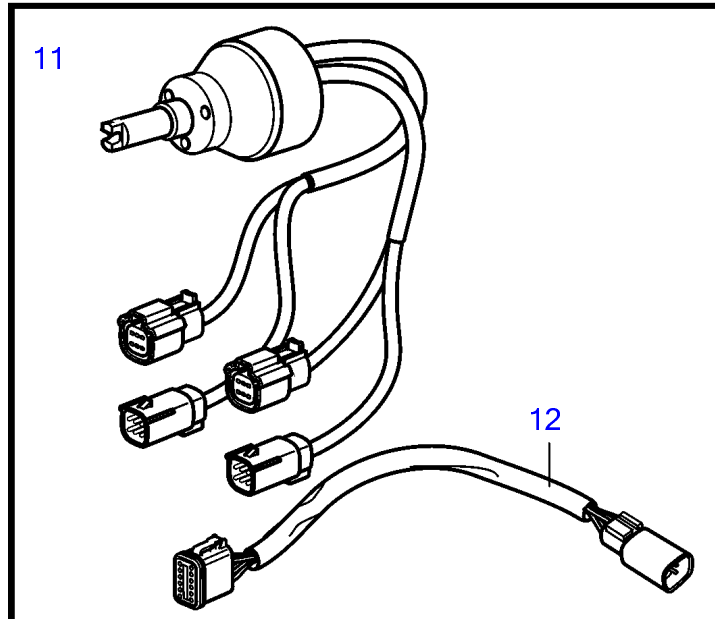

D6-280I-E, D6-310D-E, D6-310I-E, D6-330D-E, D6-330I-E, D6-370D-E, D6-370I-E, D6-435D-E, D6-435I-E

26326

D6-280I-E, D6-310D-E, D6-310I-E, D6-330D-E, D6-330I-E, D6-370D-E, D6-370I-E, D6-435D-E, D6-435I-E

REF	PART NO.	QTY	DESCRIPTION	SEE SEC.	NOTES
1	3587070	1	Starter switch, set		Kit with 2 key switch with identical key.
2	3587071	1	Starter switch		
3	859955	1	• Plastic nut		
4	859953	1	• Key		State key code when ordering
			• Bulletin 49-30	49-30-EN	Key P/N 859953
5	3886666	5	Cable		
6	21469055	1	Connection block		
7	881849	1	Wiring harness		
8	21461496	2	Network adapter		Analogue key interface
9	3817974	1	• Alarm		
10	3841280	1	Steering wheel adjus		
11	21469560	1	Steering wheel hub		
12	21421942	1	Cable		Alternative for EVC-C3
13	21421941	2	Cable		For EVC system and hub 21469560.
14	21421945	1	Cable		