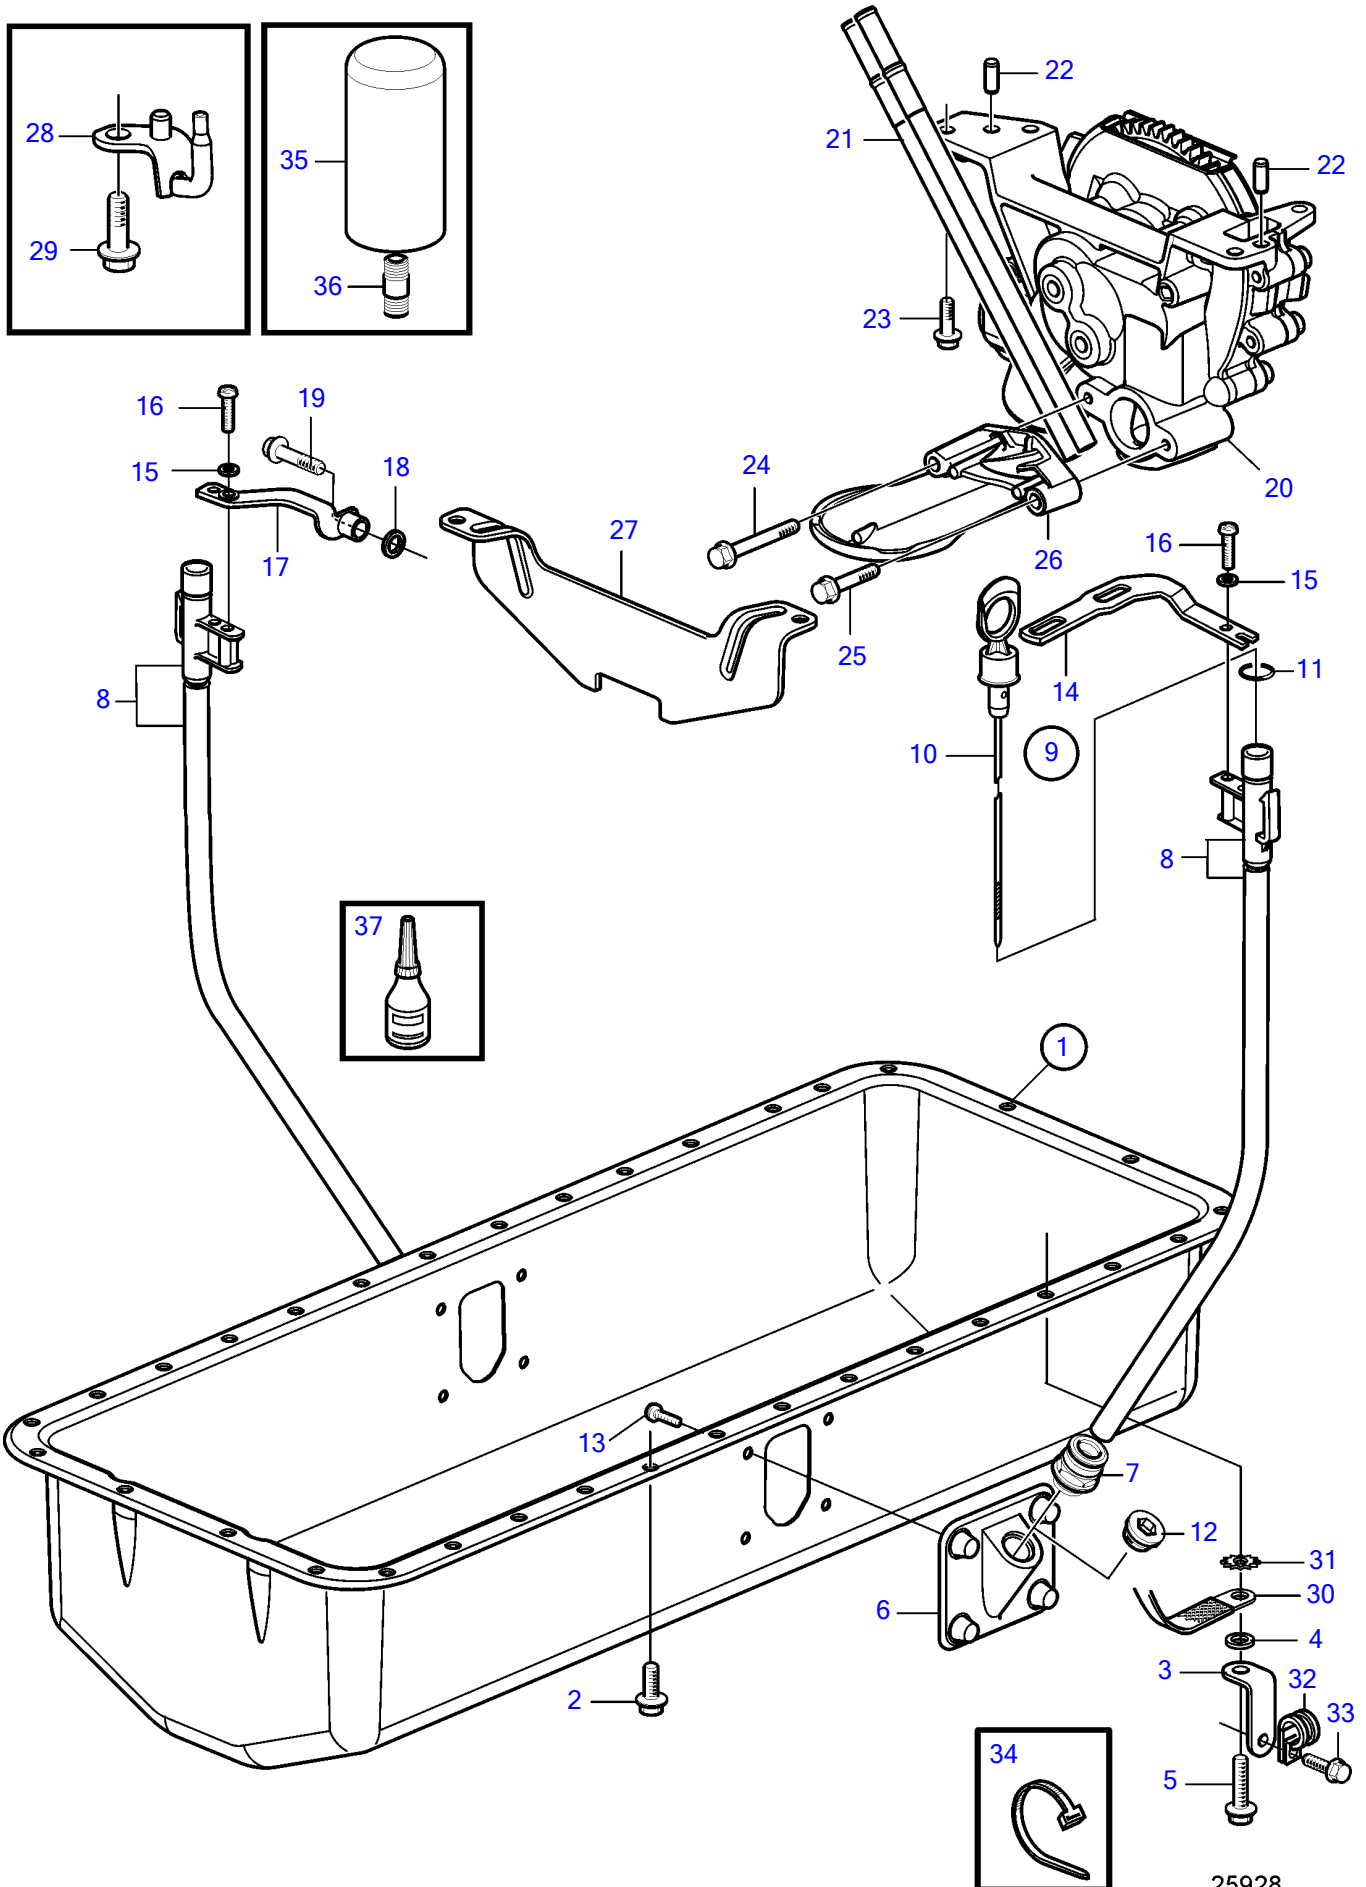

D6-280A-A, D6-280A-B, D6-280I-A, D6-280I-B, D6-310I-A, D6-310A-A, D6-310A-B, D6-310D-B, D6-310I-B, D6-330A-B, D6-330D-B, D6-330I-B, D6-350A-A, D6-370A-B, D6-370D-B, D6-370I-A, D6-370I-B, D6-435D-A, D6-435I-A

REF	PART NO.	QTY	DESCRIPTION	SEE SEC.	NOTES
1	3582792	1	Sump		
2	946440	29	Flange screw		
3	3584088	5	Angle bracket		
4	941744	5	Washer		
5	946173	4	Flange screw		
6	3886957	2	Pipe retainer		
7	3886951	1	Nipple		
8	3593955	1	Pipe		
9	3594848	1	Kit		
10	21650012	1	• Oil dipstick		
11	944124	1	• O-ring		
12	3886953	1	Plug		
13	969420	8	6 point socket screw		
14	21226128	1	Bracket		
15	960138	1	Washer		
16	975378	1	6 point socket screw		
17	3584458	1	Bracket		
18	191172	1	Washer		
19	947760	1	Flange screw		
20	3582667	1	Oil pump		
			•	6479	
21	3583465	2	Drain pipe		
22	950564	2	Pin		
23	946173	4	Flange screw		
24	965181	1	Flange screw		L=70mm
25	973924	1	Flange screw		L=50mm
26	3583127	1	Oil strainer		
27	3582791	1	Baffle plate		
28	3883144	6	Piston cooling jet		
29	3583804	6	Flange screw		
30	968048	1	Chassis ground cable		Sump-alternator.
31	942767	1	Toothed washer		
32	961664	1	Hose clamp		
33	945444	1	Flange screw		
34	948211	1	Cable tie		
35	21632901	1	Oil filter	6719	
	3582732	1	Oil filter	6719	
36	423067	1	Nipple	6719	
	3583695	1	Nipple	6719	
37	1161771	X	Sealing compound		