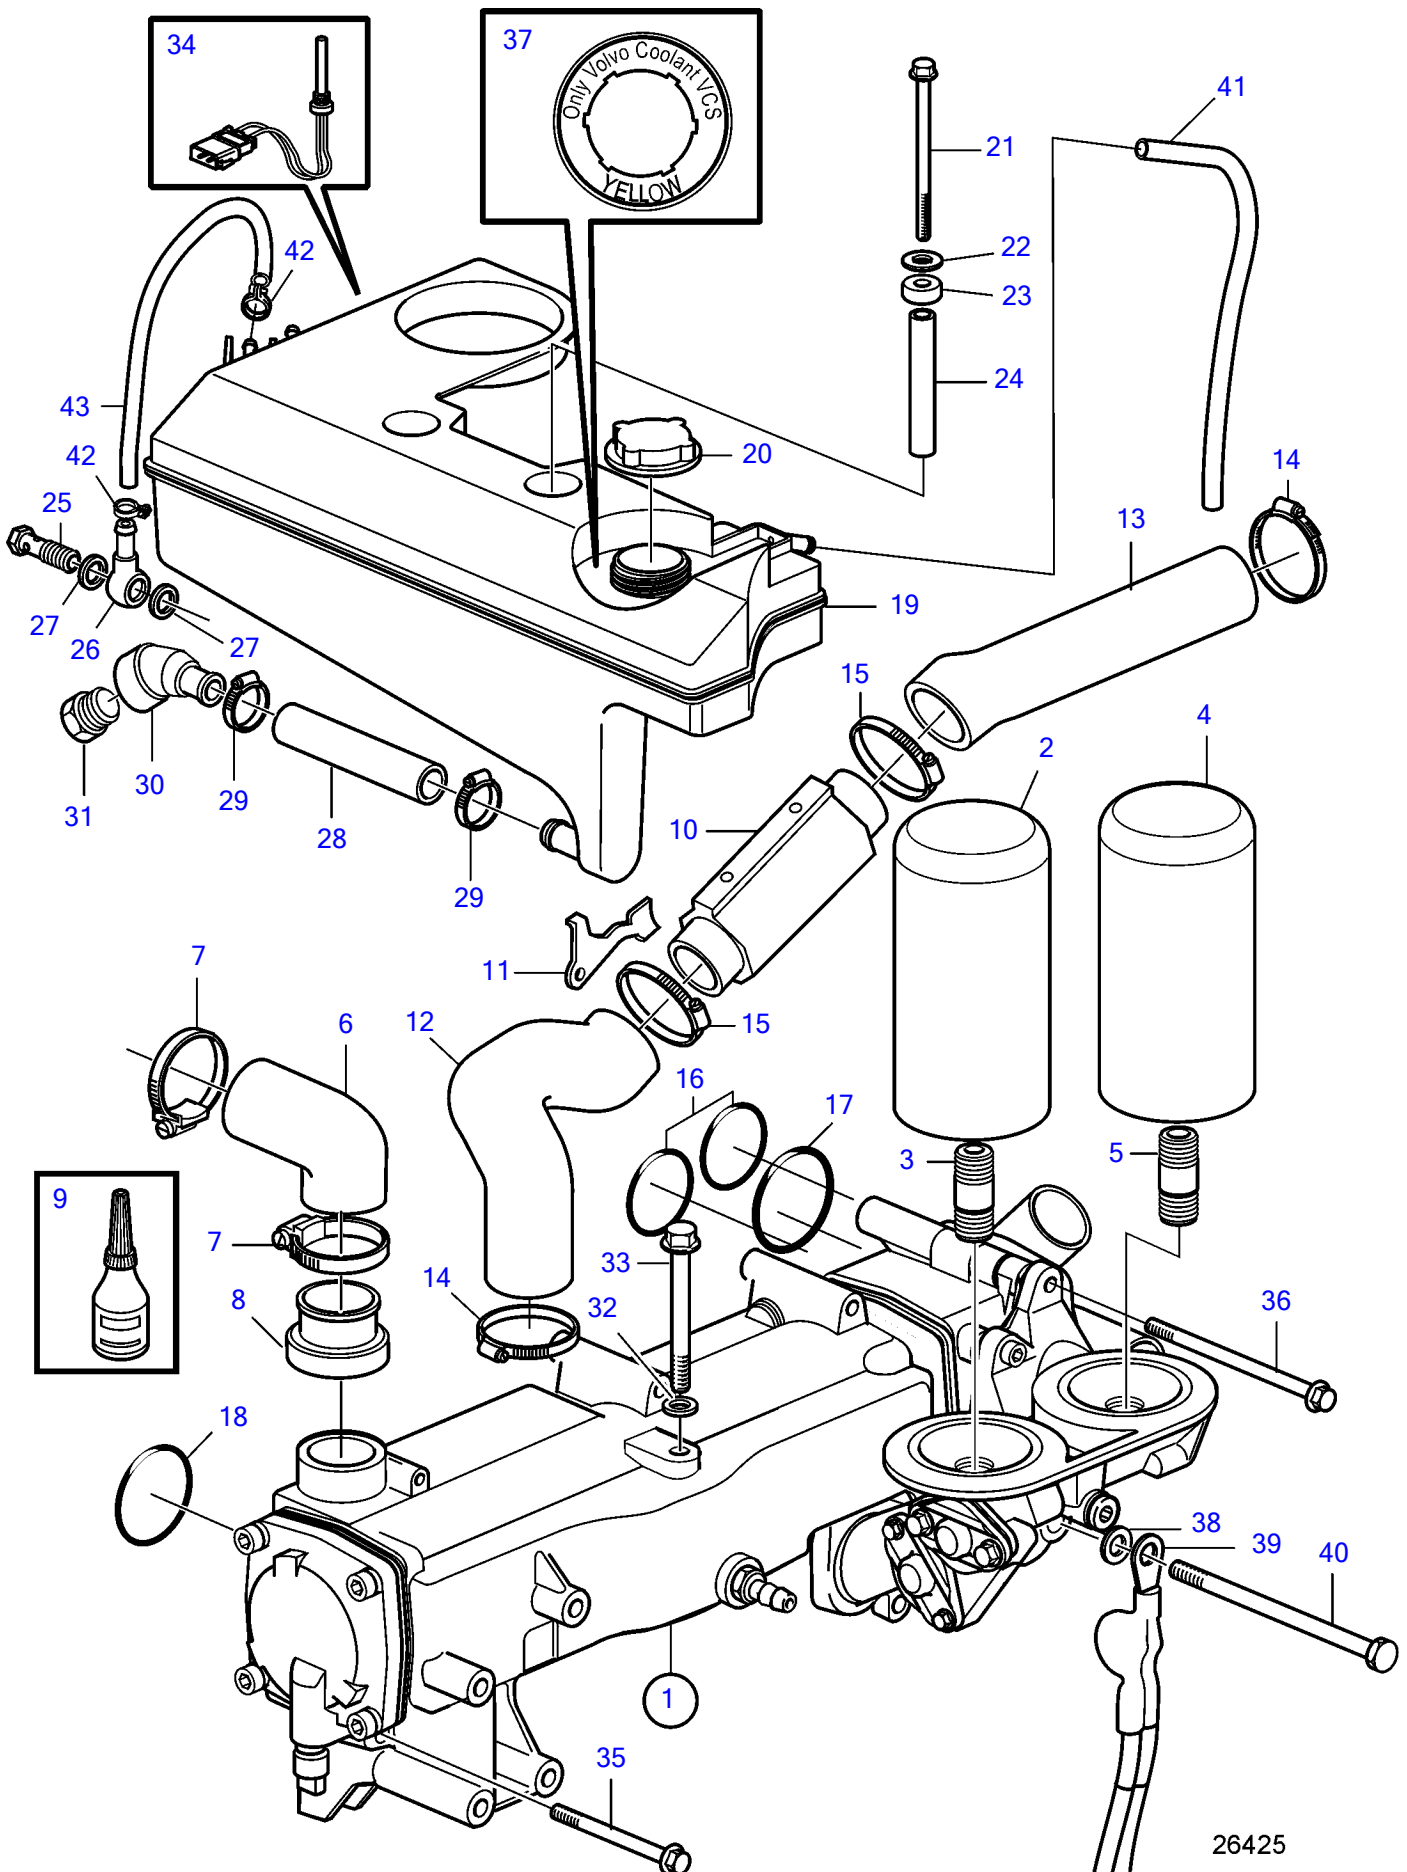

D6-280A-A, D6-280A-B, D6-280I-A, D6-280I-B, D6-310I-A, D6-310A-A, D6-310A-B, D6-310D-B, D6-310I-B, D6-350A-A, D6-350A-B, D6-370A-B, D6-370D-B, D6-370I-A, D6-370I-B

26425

D6-280A-A, D6-280A-B, D6-280I-A, D6-280I-B, D6-310I-A, D6-310A-A, D6-310A-B, D6-310D-B, D6-310I-B, D6-350A-A, D6-350A-B, D6-370A-B, D6-370D-B, D6-370I-A, D6-370I-B

REF	PART NO.	QTY	DESCRIPTION	SEE SEC.	NOTES
1	3812564	1	Heat exchanger		(3582297)
			.	6717	
2	21632901	1	Oil filter		By pass
3	423067	1	Nipple		
4	3582732	1	Oil filter		Full flow.
5	3583695	1	Nipple		
6	3808093	1	Hose	7044	Included in kit 3818868., (3582929)
7	961672	2	Hose clamp	7044	Included in kit 3818868.
8	3808092	1	Pipe connection	7044	Included in kit 3818868.
9	1161370	1	Adhesive	7044	Included in kit 3818868., 50ml
10	3583818	1	Fuel cooler		
11	3583819	1	Bracket		
12	3583009	1	Hose		
13	3583015	1	Hose		
14	943478	2	Hose clamp		
15	943479	2	Hose clamp		
16	949722	2	O-ring		
17	976041	1	O-ring		
18	969415	1	O-ring		
19	3887582	1	Expansion tank		(3584072)
20	1674083	1	Pressure cap		
21	965184	2	Flange screw		L=100mm
22	976944	2	Washer		
23	3285120	2	Spacer sleeve		
24	3583863	2	Spacer sleeve		
25	969299	1	Hollow screw		
26	858750	1	Banjo nipple		
27	11994	2	Gasket		
28	952969	1	Hose		
29	943472	2	Hose clamp		
30	3808586	1	T-nipple		(3584237)
31	479956	1	Plug		
32	3583833	1	Washer		
33	3583648	1	Screw		
34	3547710	1	Level guard		
35	965184	4	Flange screw		
36	968893	1	Flange screw		
37	21506995	1	Label		
38	955894	1	Washer		
39	21923306	1	Wiring harness kit	7034	
40	980103	1	Hexagon screw		
41	942754	1	Hose		
42	975270	2	Hose clamp		
43	942700	1	Hose		