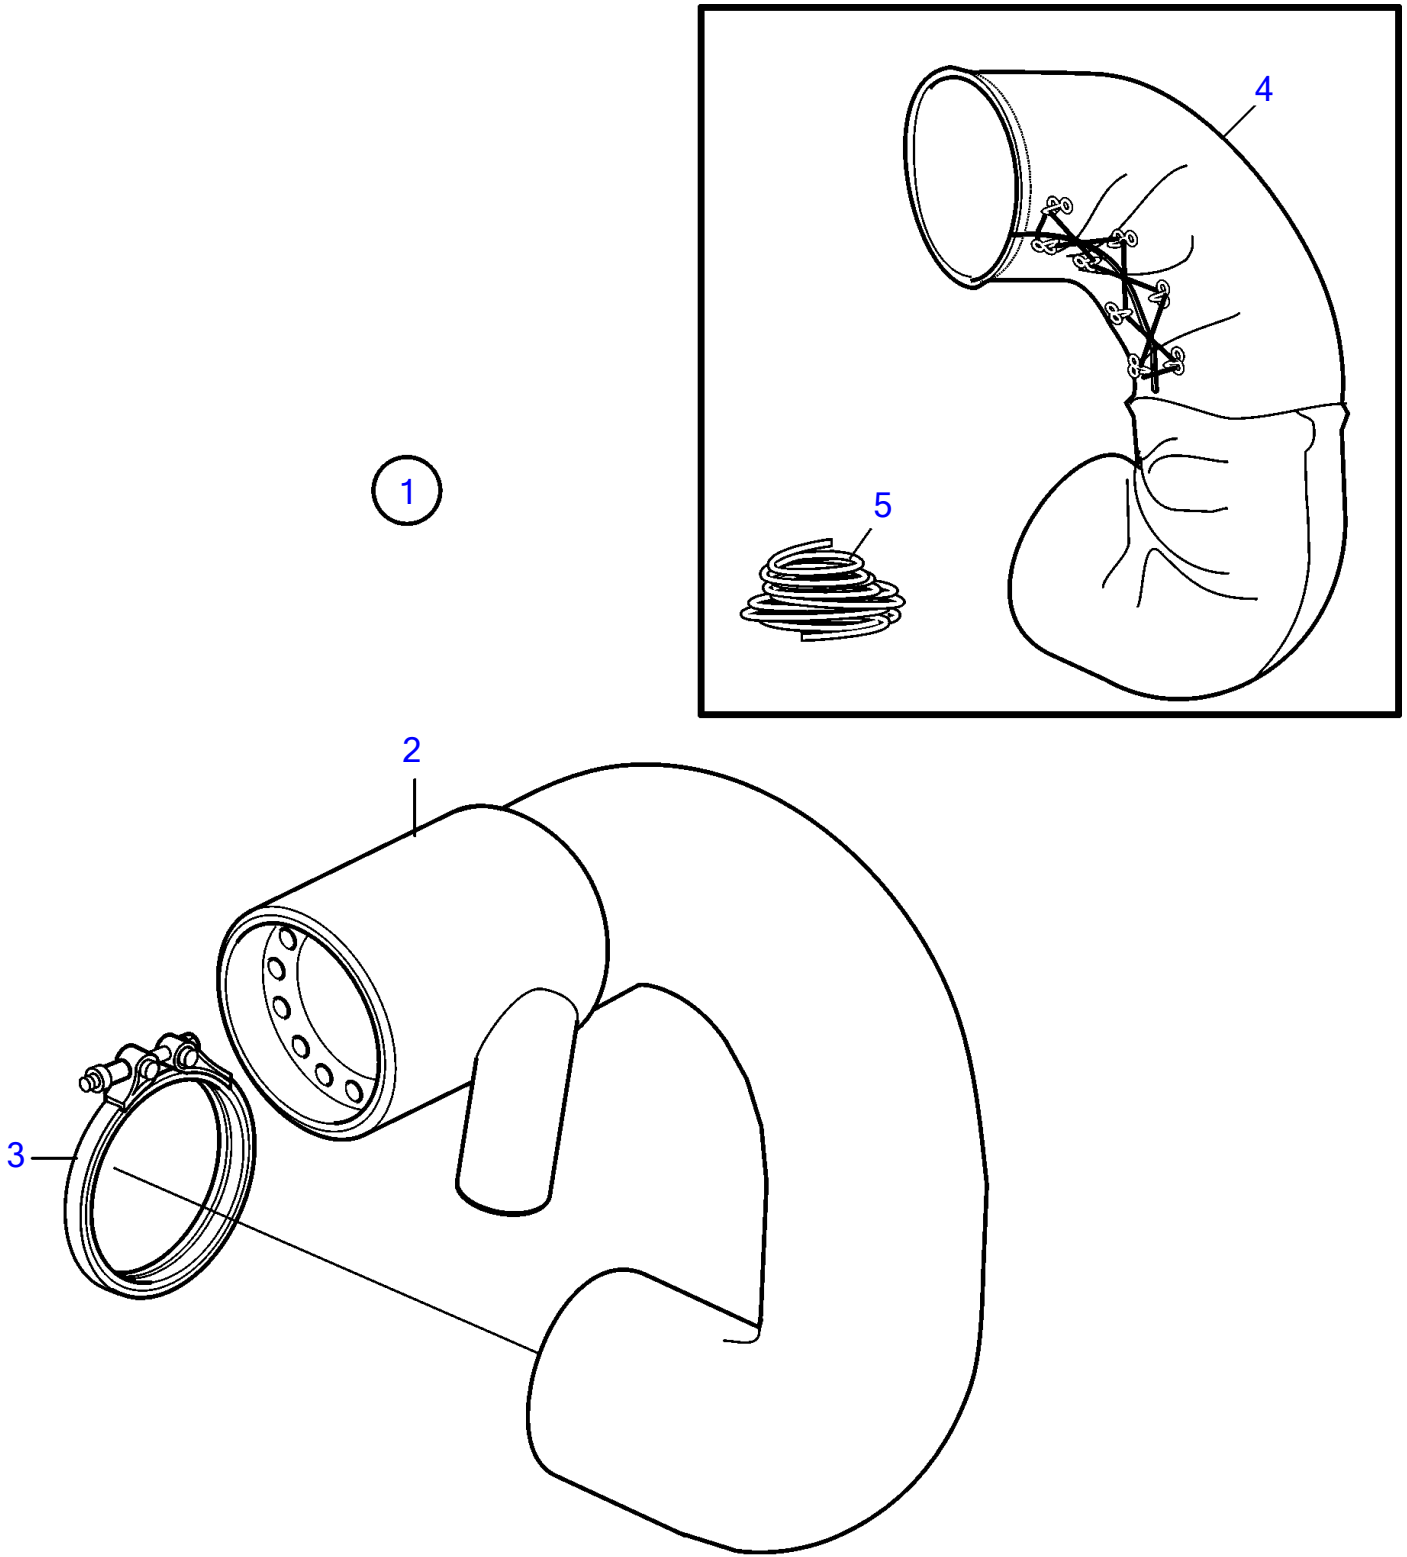

D6-280I-A, D6-280I-B, D6-310I-A, D6-310I-B, D6-330I-B, D6-370I-A, D6-370I-B

20829

D6-280I-A, D6-280I-B, D6-310I-A, D6-310I-B, D6-330I-B, D6-370I-A, D6-370I-B

REF	PART NO.	QTY	DESCRIPTION	NOTES
1	3584480	1	Exhaust riser	Early type
2	3840611	1	• Exhaust riser	
3	3807212	1	• V-band clamp	
4	3584486	1	• Isolation	
5	941710	1	• Locking wire	