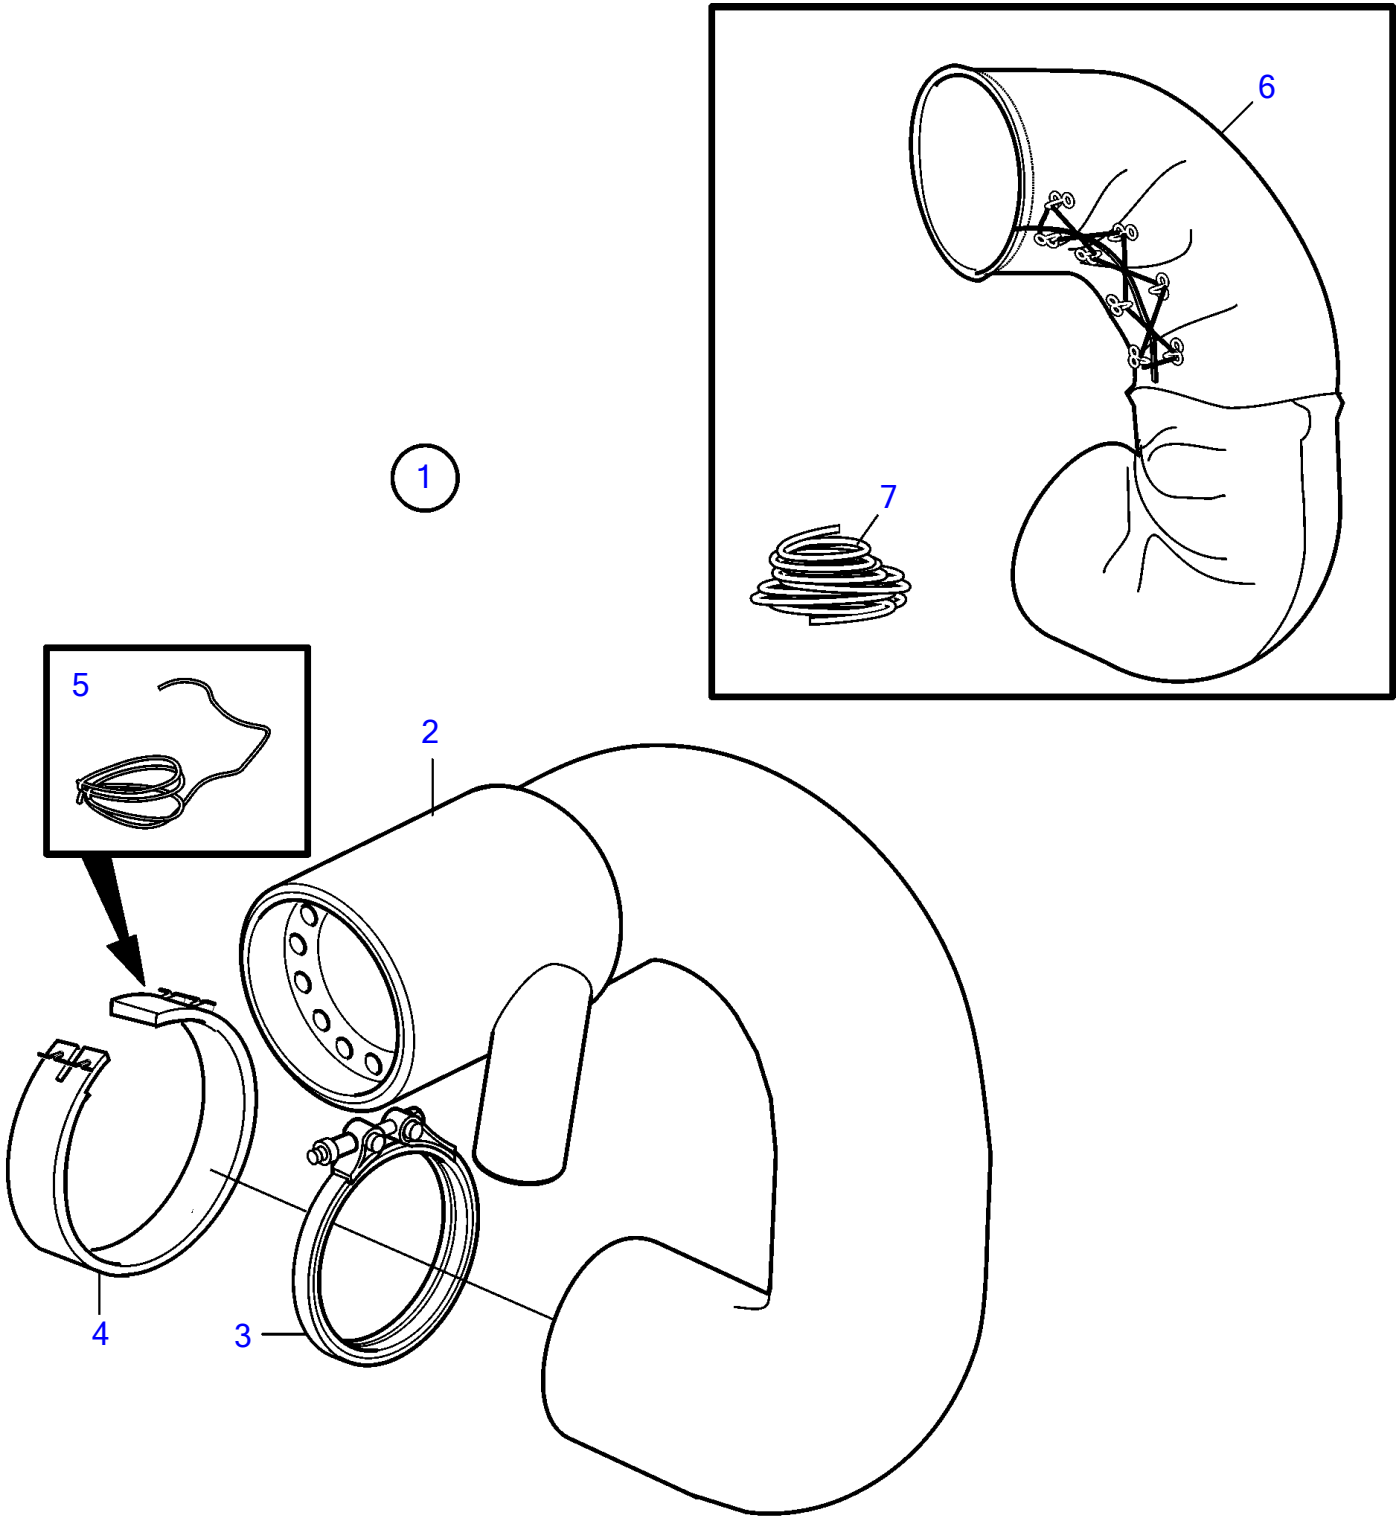

D6-280I-A, D6-280I-B, D6-280I-C, D6-280I-D, D6-280I-E, D6-310I-A, D6-310I-B, D6-310I-C, D6-310I-D, D6-330I-B, D6-330I-C, D6-330I-D, D6-370I-A, D6-370I-B, D6-370I-C, D6-370I-D, D6-310I-E, D6-330I-E, D6-370I-E, D6-435I-A, D6-435I-C, D6-435I-D, D6-435I-E

REF	PART NO.	QTY	DESCRIPTION	NOTES
1	(3840666)	1	Exhaust riser	Obsolete part
2	3840611	1	• Exhaust riser	
3	3807212	1	• V-band clamp	
4	3817198	1	• Isolation	
5	941710	X	• Locking wire	
6	3584486	1	• • Isolation	
7	941710	X	• • Locking wire	