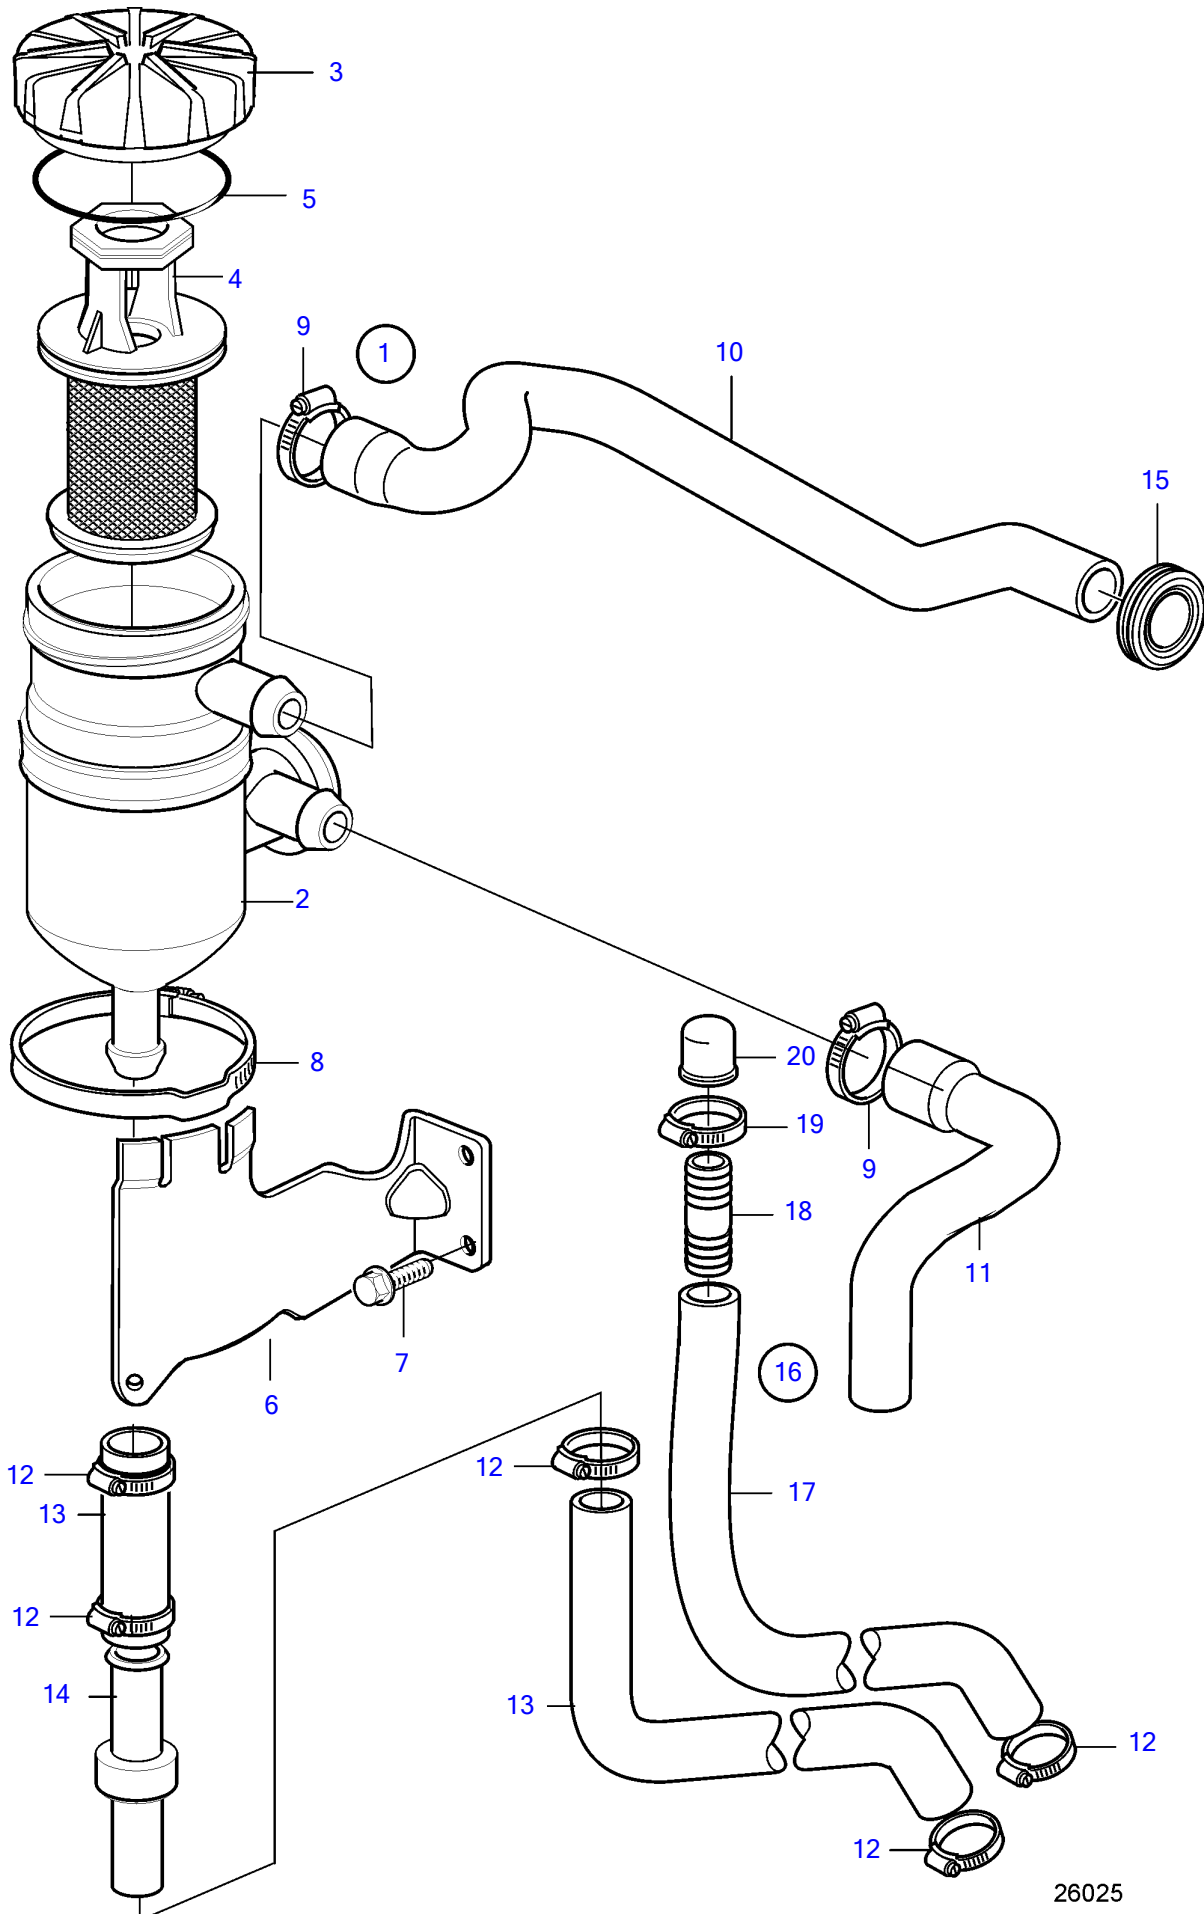

D6-400A-E

26025

D6-400A-E

REF	PART NO.	QTY	DESCRIPTION	NOTES
1	3584144	1	Filter	
2		1	• Reservoir	
3		1	• Lock	
4	3584145	1	• Insert	
5	3584461	1	• • O-ring	
6	21660058	1	Bracket	
7	946440	2	Flange screw	
8	3586117	1	Hose clamp	
9	994559	2	Hose clamp	
10	21675639	1	Hose	
11	21675637	1	Hose	
12	943471	4	Hose clamp	
13	3849236	1	Hose assembly	Order also non retur valve and hose clamp., (3885542)
14	3887102	1	Check valve	
15	984951	1	Grommet	
16	3849236	1	Hose assembly	
17	3885542	1	Hose	
18	991127	1	Hose nipple	
19	978174	1	Hose clamp	
20	842235	1	Cardboard tube	

7746210-25-36976

26025

Upd:2014-07-03