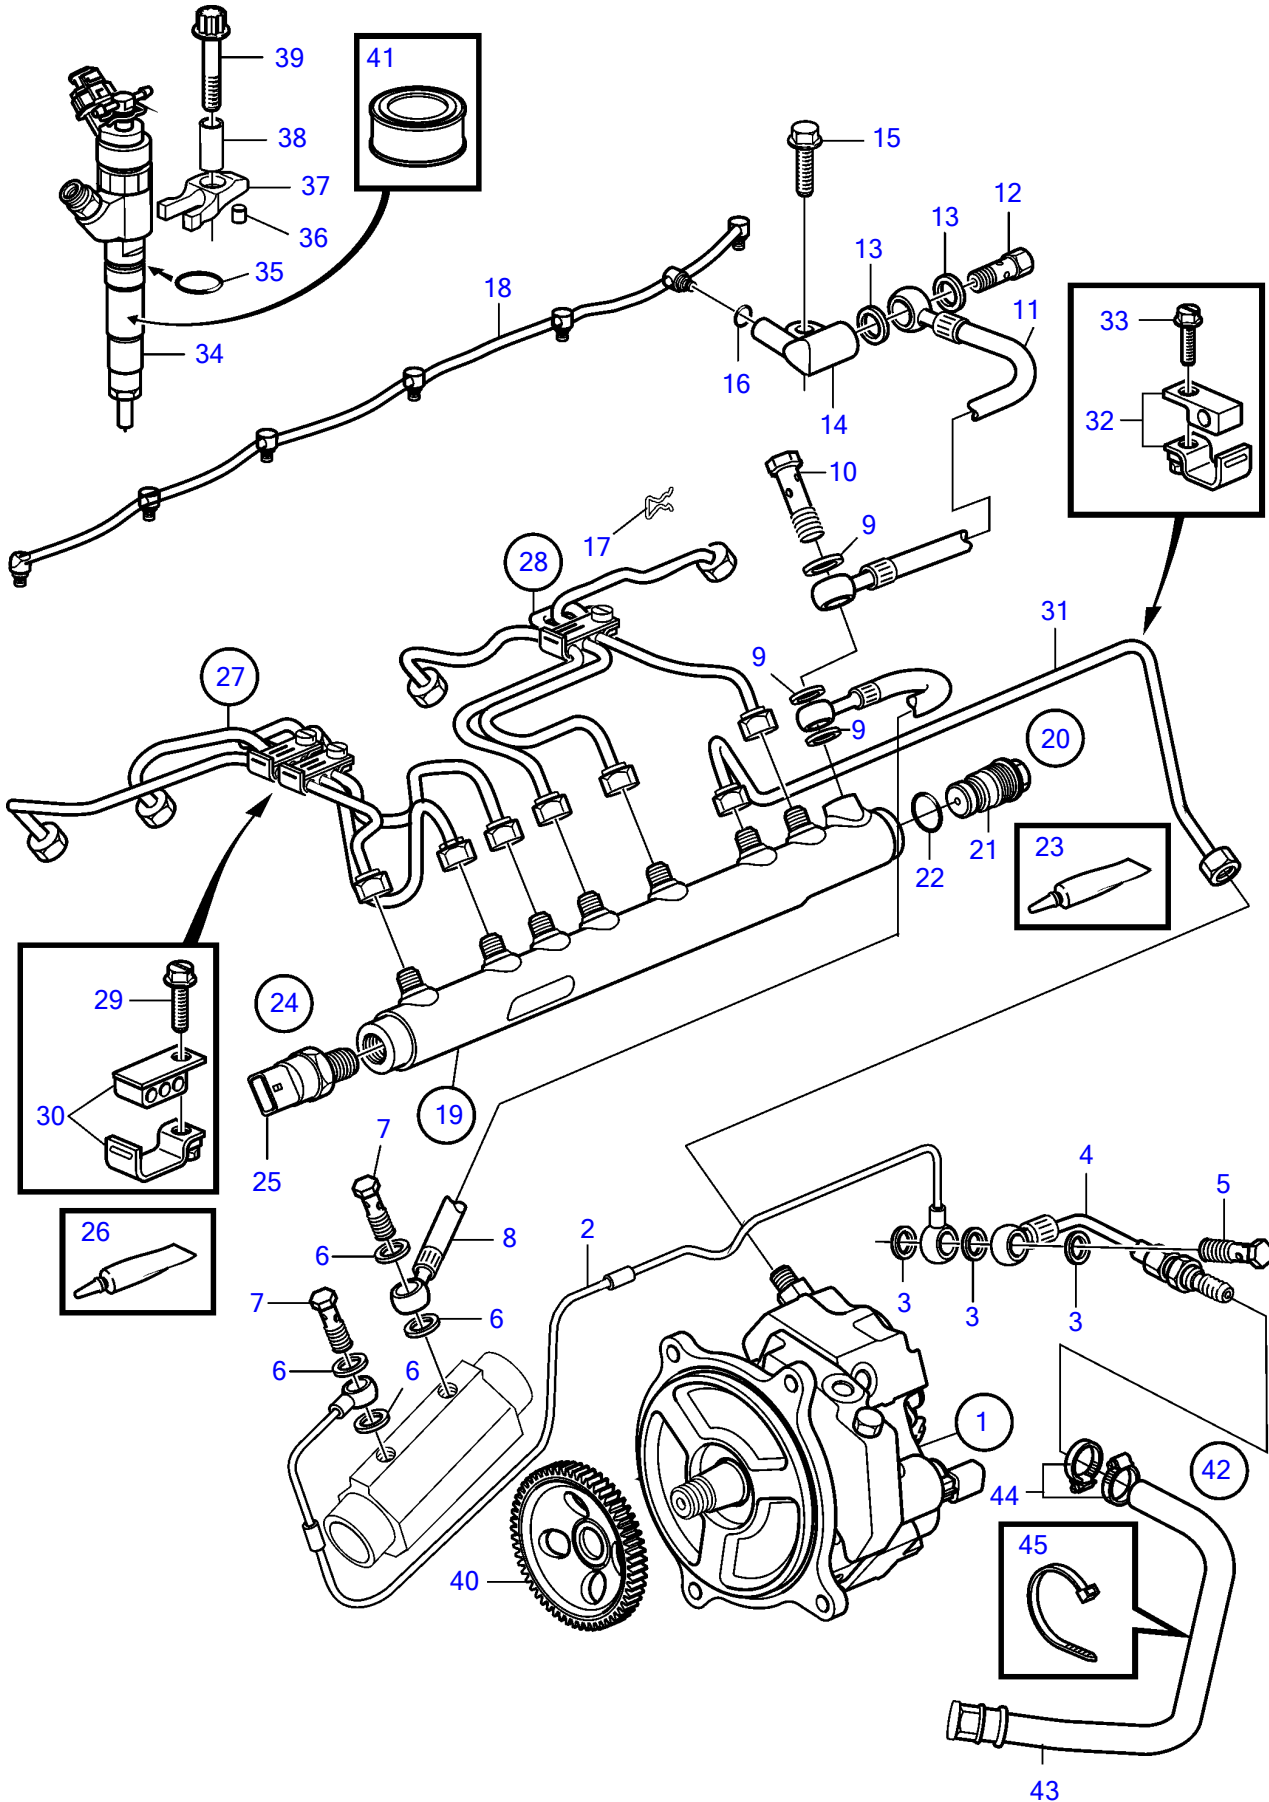

D6-280A-C, D6-280A-D, D6-280A-E, D6-280I-C, D6-280I-D, D6-280I-E, D6-310A-C, D6-310A-D, D6-310D-C, D6-310D-D, D6-310I-C, D6-330A-C, D6-330A-D, D6-330D-C, D6-330D-D, D6-330I-C, D6-330I-D, D6-370A-C, D6-370A-D, D6-370D-C, D6-370D-D, D6-370I-C, D6-370I-D, D6-310A-E, D6-310D-E, D6-330A-E, D6-330D-E, D6-330I-E, D6-370A-E, D6-370D-E, D6-370I-E

REF	PART NO.	QTY	DESCRIPTION	SEE SEC.	NOTES
1	3803633	1	High-pressure pump,		
			•		
			•	6600	
2	3583893	1	Fuel hose		
3	11994	3	Gasket		
4	21822234	1	Return connection		
5	947975	1	Hollow screw		
6	20852763	4	Sealing ring		
7	969299	2	Hollow screw		
8	3584368	1	Fuel hose		
9	11994	3	Gasket		
10	947975	1	Hollow screw		
11	3584366	1	Fuel hose		
12	3584427	1	Pressure retaining v		
13	969011	2	Gasket		
14	3583123	1	Valve housing		
15	946173	1	Flange screw		
16	3589700	7	O-ring		
17	3583122	1	Lock spring		
18	3582803	1	Leak-off line		
19	3885742	1	Rail		
20	3884353	1	• Pressure limiting va		
21	3884350	1	• • Pressure limiting va		
22	3588336	1	• • • O-ring		
23	828250	1	• • Lubricating grease		
			• Bulletin P-18-4-6	P-18-4-6-EN	Water resistant grease for grease gun
24	3884352	1	• Pressure sensor		
25	3843100	1	• • Pressure sensor		
26	828250	1	• • Lubricating grease		
			• Bulletin P-18-4-6	P-18-4-6-EN	Water resistant grease for grease gun
27	3812506	1	Delivery pipe kit		
28	3588027	1	Delivery pipe kit		
29	3586005	2	Screw		
30	3586007	2	Clamp		
31	3582796	1	Delivery pipe		
32	3588018	2	Clamp		
33	946544	2	Flange screw		
34	3801295	6	Injector		
35	3887602	6	O-ring		
36	3583442	6	Support		
37	3582669	6	Clamp		
38	889789	6	Sleeve		
39	3586690	6	Six point screw		
40	889749	1	Gear		
41	3588346	X	Lubricant		500G
42	21967719	1	Hose		
43	21945682	1	• Hose		
44	961664	2	• Hose clamp		
45	980464	1	• Cable tie		