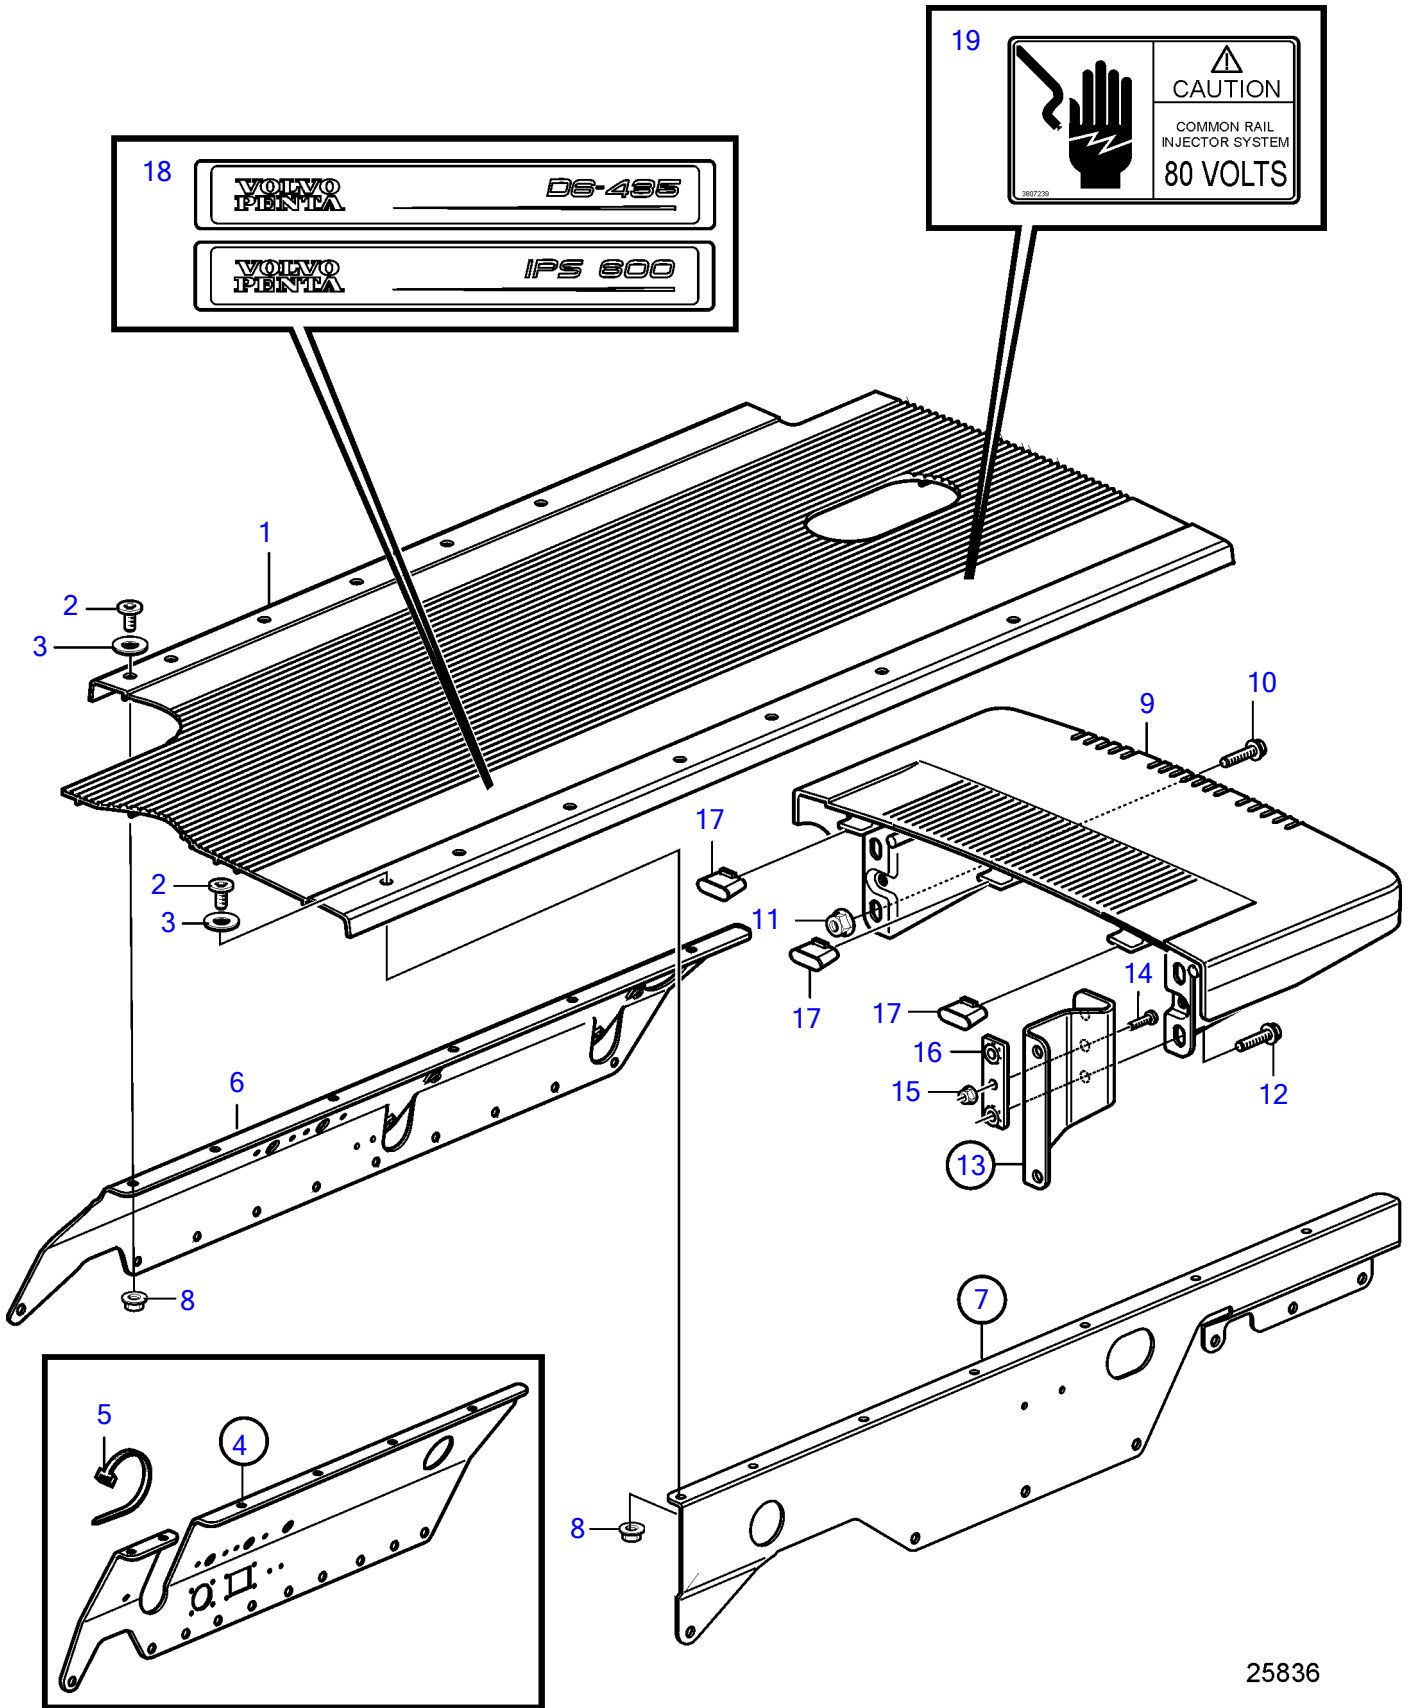

D6-435D-A, D6-435I-A

25836

D6-435D-A, D6-435I-A

REF	PART NO.	QTY	DESCRIPTION	NOTES
1	3818384	1	Cover	
2	971319	13	6 point socket screw	
3	3584061	14	Washer	
4	3841118	1	Support	SB, 12V, SN-A154743
	3841119	1	Support	SB, 24V, SN-A154357
5	948211	2	• Cable tie	
6	21557786	1	Support	SB, 12V, SNA154358-
	21552285	1	Support	SB, 24V, SNA154744-
7	3847314	1	Support	P, (3818344)
8		8	• Weld nut	
9	3843860	1	Cover	
10	946173	4	Flange screw	
11	945408	2	Flange nut	
12	946671	2	Flange screw	
13	3819691	1	Bracket	
14	969407	1	• 6 point socket screw	
15	949874	1	• Flange lock nut	
16	(3586070)	1	• Nut retainer	Obsolete part
17	3584091	3	Support	
18	3817789	1	Decal	D6-435
	3817347	1	Decal	IPS 600
19	3807239	1	Decal	

7746210-21-9894

25836

Upd:2014-07-03