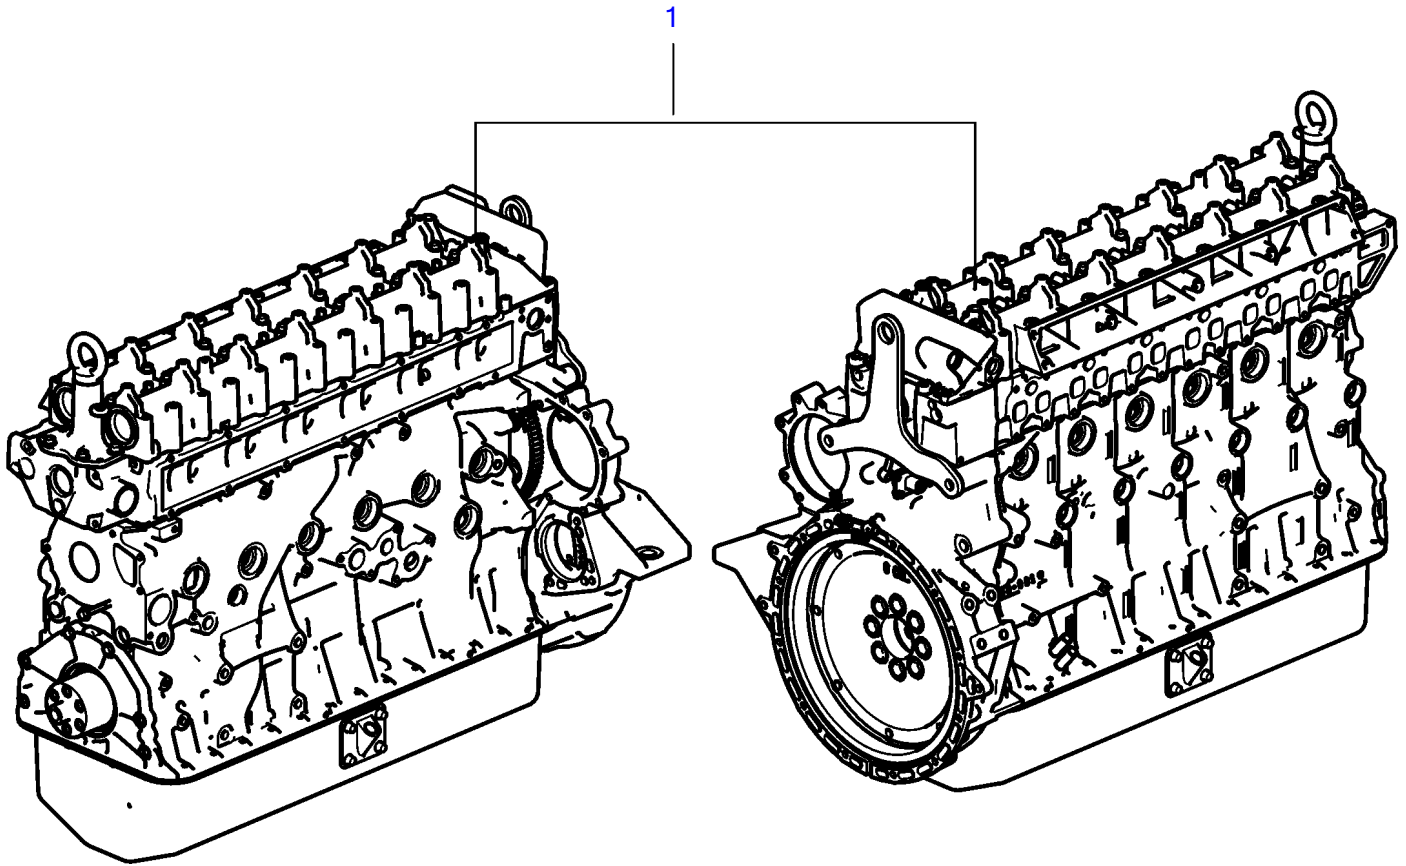

D6-400A-E, D6-435D-A, D6-435D-D, D6-435D-C, D6-435D-E, D6-435I-A, D6-435I-C, D6-435I-D, D6-435I-E

27570

D6-400A-E, D6-435D-A, D6-435D-D, D6-435D-C, D6-435D-E, D6-435I-A, D6-435I-C, D6-435I-D, D6-435I-E

REF	PART NO.	QTY	DESCRIPTION	SEE SEC.	NOTES
1	3801379	1	Longblock engine		
			• Bulletin P-21-0-20	P-21-0-20-EN	Longblocks for Diesel Engines
			• Bulletin P-21-0-23	P-21-0-23-EN	New Exchange Units for Volvo Penta Engines
2	21181057	1	Connector kit		SN-2006032001
3	3808092	1	• Pipe connection		
4	943479	2	• Hose clamp		
5	3593996	1	• Hose		
6	21368510	1	• Bracket		
7	1161370	1	• Adhesive		50ml