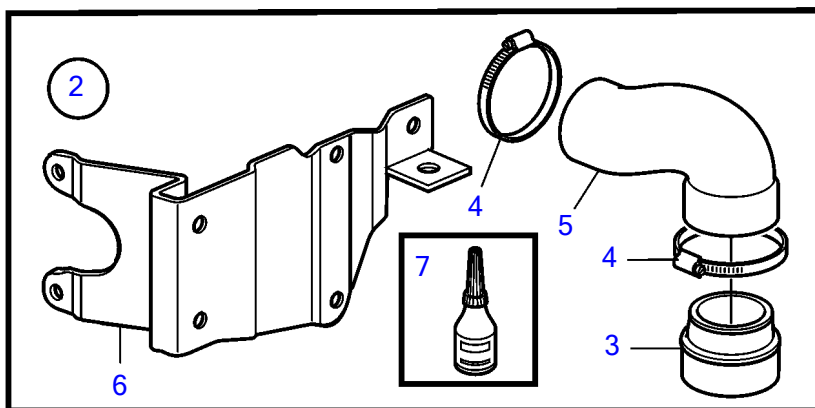

D6-400A-E, D6-435D-A, D6-435D-D, D6-435D-C, D6-435D-E, D6-435I-A, D6-435I-C, D6-435I-D, D6-435I-E

27570

D6-400A-E, D6-435D-A, D6-435D-D, D6-435D-C, D6-435D-E, D6-435I-A, D6-435I-C, D6-435I-D, D6-435I-E

REF	PART NO.	QTY	DESCRIPTION	SEE SEC.	NOTES
1	3801379	1	Longblock engine		
			• Bulletin P-21-0-20	P-21-0-20-EN	Longblocks for Diesel Engines
			• Bulletin P-21-0-23	P-21-0-23-EN	New Exchange Units for Volvo Penta Engines
2	21181057	1	Connector kit		SN-2006032001
3	3808092	1	• Pipe connection		
4	943479	2	• Hose clamp		
5	3593996	1	• Hose		
6	21368510	1	• Bracket		
7	1161370	1	• Adhesive		50ml