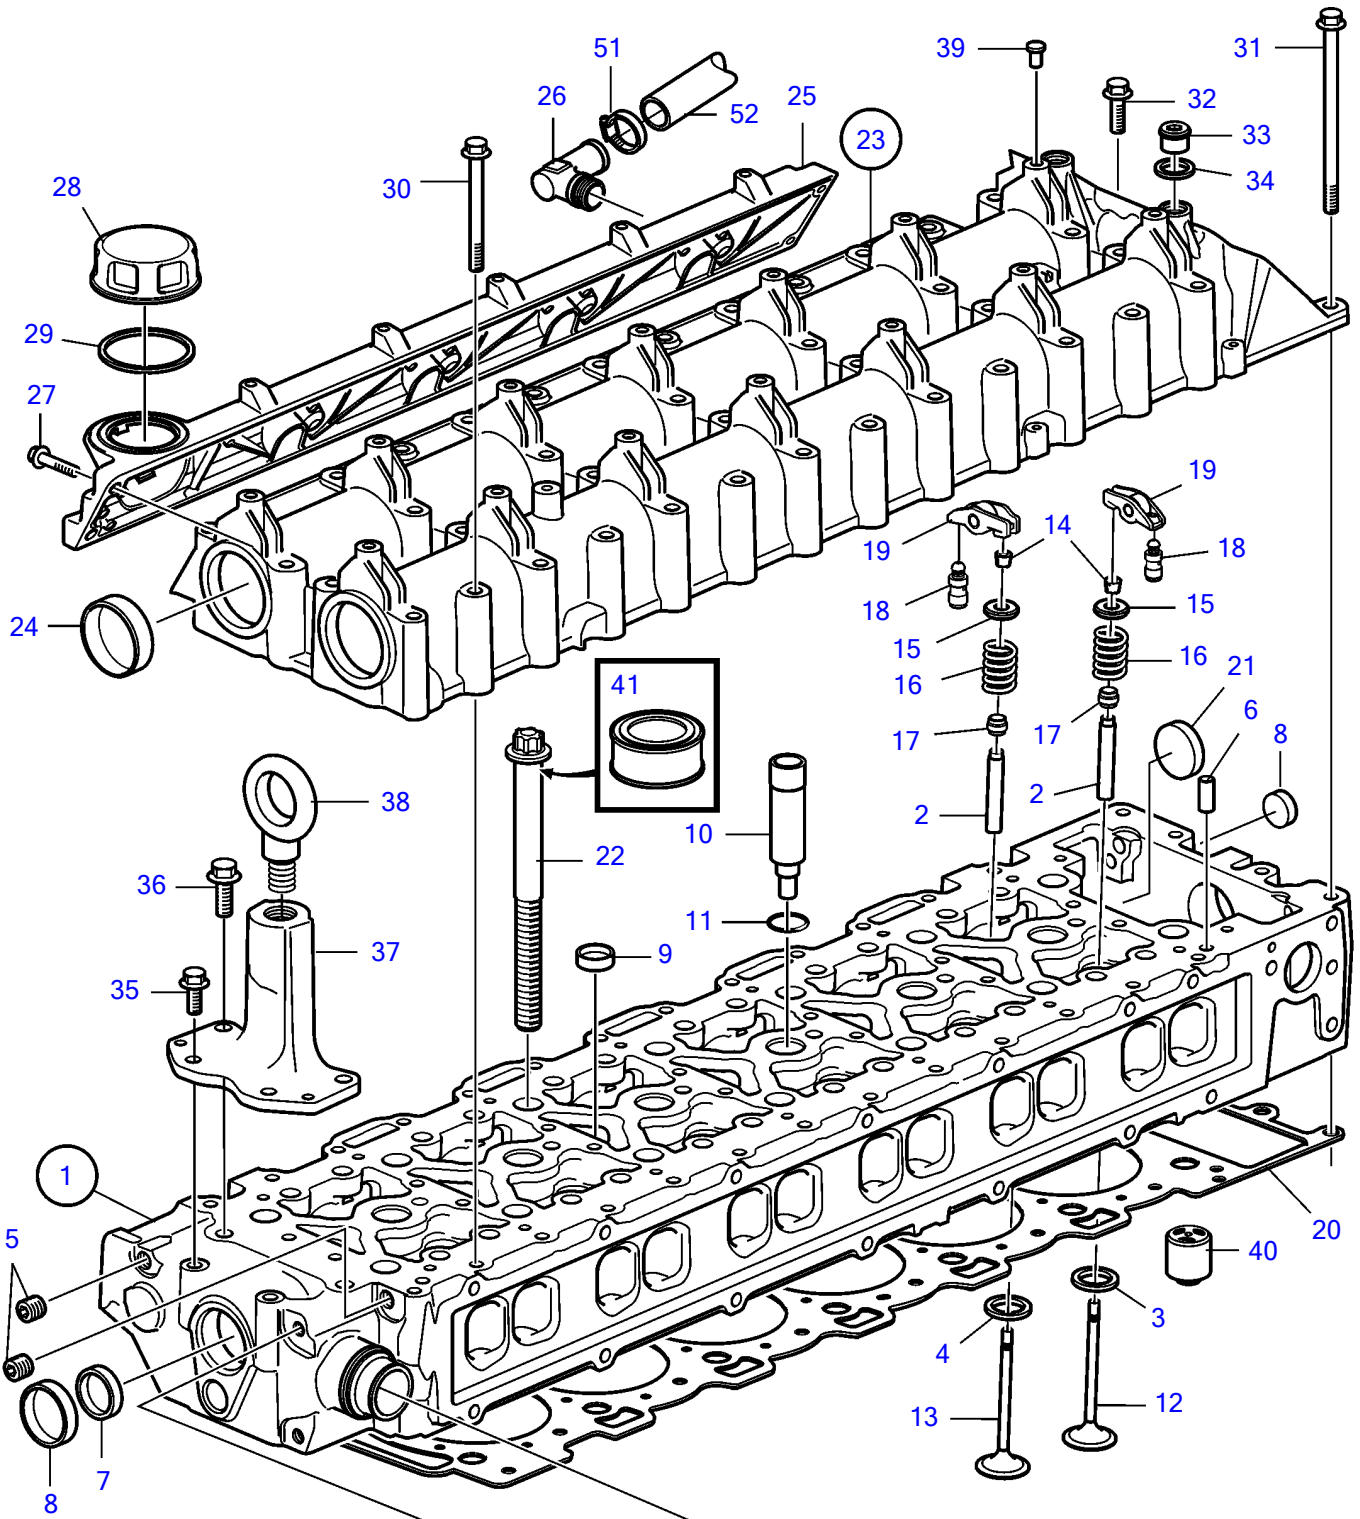

D6-400A-E, D6-435D-A, D6-435D-D, D6-435D-C, D6-435D-E, D6-435I-A, D6-435I-C, D6-435I-D, D6-435I-E

26604

D6-400A-E, D6-435D-A, D6-435D-D, D6-435D-C, D6-435D-E, D6-435I-A, D6-435I-C, D6-435I-D, D6-435I-E

REF	PART NO.	QTY	DESCRIPTION	SEE SEC.	NOTES
1	3801258	1	Cylinder head		(3803916)
2	3580892	24	• Valve guide		
3	3581861	12	• Valve seat, intake		
4	3581862	12	• Valve seat, exhaust		
5	990828	4	• Plug		
6	3588502	2	• Expansion plug		
7	24426721	2	• Expansion plug		
8	8131707	2	• Cap plug		
9	3583579	11	• Expansion plug		
10	889970	6	• Sleeve		
11	3583753	6	• O-ring		
12	3884010	12	• Inlet valve		
13	3884015	12	• Exhaust valve		
14	861703	48	• Valve cotter		
15	3889240	24	• Valve spring washer		
16	3581889	24	• Valve spring		
17	877072	24	Valve stem seal		
18	3581894	24	Rocker arm		
19	3581893	24	Cam		
20	3581869	1	Cylinder head gasket		
21	950564	2	Pin		
22	3581866	14	Six point screw		SN-2006022154
	21384459	14	Six point screw		SN2006022155-
23	3842801	1	Valve cover		SN-2006022154, Replaced by 1pc valve cover 40005656 and 1pc camshaft kit 21138559.
	40005656	1	Valve cover		SN2006022155-
24	8130035	2	• Expansion plug		
25		1	• Cover		
26	3583959	1	• • Elbow nipple		
27	948356	7	• Flange screw		
28	1275403	1	Oil filler cap		
29	1275379	1	Gasket		
30	965182	40	Flange screw		
31	968999	3	Flange screw		
32	945444	1	Flange screw		
33	966143	2	Plug		
34	947622	2	Gasket		
35	946329	2	Flange screw		
36	946173	2	Flange screw		
37	3888143	1	Lifting bracket		
38	984458	1	Lifting eye		
39	3584061	14	Washer		
40	3582933	2	Valve		
41	3588347	X	Lubricant		25G
42	21181057	1	Connector kit		For new cylinder head in combination with heat exchanger without pipe connection.
43	3808092	1	• Pipe connection		
44	943479	2	• Hose clamp		
45	3593996	1	• Hose		
46	21368510	1	• Bracket		
47	1161370	1	• Adhesive		50ml
48	21138559	1	Sensor kit		For flywheel housing with SN2006022155- mounted on engine with SN-2006022154
49	20513343	1	• Sensor		
50	21138239	1	• Wiring harness		
51	994559	1	Hose clamp	6709	
52	190993	1	Hose		L=265mm