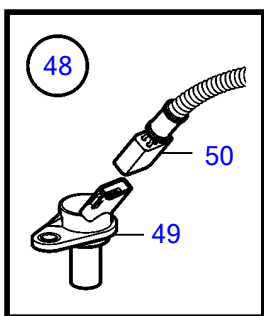

D6-400A-E, D6-435D-A, D6-435D-D, D6-435D-C, D6-435D-E, D6-435I-A, D6-435I-C, D6-435I-D, D6-435I-E

26604

D6-400A-E, D6-435D-A, D6-435D-D, D6-435D-C, D6-435D-E, D6-435I-A, D6-435I-C, D6-435I-D, D6-435I-E

REF	PART NO.	QTY	DESCRIPTION	SEE SEC.	NOTES
1	3801258	1	Cylinder head		(3803916)
2	3580892	24	• Valve guide		
3	3581861	12	• Valve seat, intake		
4	3581862	12	• Valve seat, exhaust		
5	990828	4	• Plug		
6	3588502	2	• Expansion plug		
7	24426721	2	• Expansion plug		
8	8131707	2	• Cap plug		
9	3583579	11	• Expansion plug		
10	889970	6	• Sleeve		
11	3583753	6	• O-ring		
12	3884010	12	• Inlet valve		
13	3884015	12	• Exhaust valve		
14	861703	48	• Valve cotter		
15	3889240	24	• Valve spring washer		
16	3581889	24	• Valve spring		
17	877072	24	Valve stem seal		
18	3581894	24	Rocker arm		
19	3581893	24	Cam		
20	3581869	1	Cylinder head gasket		
21	950564	2	Pin		
22	3581866	14	Six point screw		SN-2006022154
	21384459	14	Six point screw		SN2006022155-
23	3842801	1	Valve cover		SN-2006022154, Replaced by 1pc valve cover 40005656 and 1pc camshaft kit 21138559.
	40005656	1	Valve cover		SN2006022155-
24	8130035	2	• Expansion plug		
25		1	• Cover		
26	3583959	1	• • Elbow nipple		
27	948356	7	• Flange screw		
28	1275403	1	Oil filler cap		
29	1275379	1	Gasket		
30	965182	40	Flange screw		
31	968999	3	Flange screw		
32	945444	1	Flange screw		
33	966143	2	Plug		
34	947622	2	Gasket		
35	946329	2	Flange screw		
36	946173	2	Flange screw		
37	3888143	1	Lifting bracket		
38	984458	1	Lifting eye		
39	3584061	14	Washer		
40	3582933	2	Valve		
41	3588347	X	Lubricant		25G
42	21181057	1	Connector kit		For new cylinder head in combination with heat exchanger without pipe connection.
43	3808092	1	• Pipe connection		
44	943479	2	• Hose clamp		
45	3593996	1	• Hose		
46	21368510	1	• Bracket		
47	1161370	1	• Adhesive		50ml
48	21138559	1	Sensor kit		For flywheel housing with SN2006022155- mounted on engine with SN-2006022154
49	20513343	1	• Sensor		
50	21138239	1	• Wiring harness		
51	994559	1	Hose clamp	6709	
52	190993	1	Hose		L=265mm