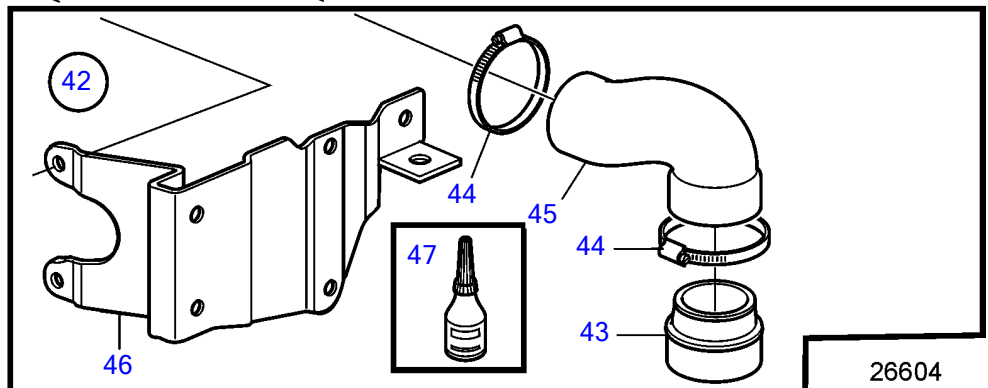

D6-400A-E, D6-435D-A, D6-435D-D, D6-435D-C, D6-435D-E, D6-435I-A, D6-435I-C, D6-435I-D, D6-435I-E

26604

D6-400A-E, D6-435D-A, D6-435D-D, D6-435D-C, D6-435D-E, D6-435I-A, D6-435I-C, D6-435I-D, D6-435I-E

REF	PART NO.	QTY	DESCRIPTION	SEE SEC.	NOTES
1	3801258	1	Cylinder head		(3803916)
2	3580892	24	• Valve guide		
3	3581861	12	• Valve seat, intake		
4	3581862	12	• Valve seat, exhaust		
5	990828	4	• Plug		
6	3588502	2	• Expansion plug		
7	24426721	2	• Expansion plug		
8	8131707	2	• Cap plug		
9	3583579	11	• Expansion plug		
10	889970	6	• Sleeve		
11	3583753	6	• O-ring		
12	3884010	12	• Inlet valve		
13	3884015	12	• Exhaust valve		
14	861703	48	• Valve cotter		
15	3889240	24	• Valve spring washer		
16	3581889	24	• Valve spring		
17	877072	24	Valve stem seal		
18	3581894	24	Rocker arm		
19	3581893	24	Cam		
20	3581869	1	Cylinder head gasket		
21	950564	2	Pin		
22	3581866	14	Six point screw		SN-2006022154
	21384459	14	Six point screw		SN2006022155-
23	3842801	1	Valve cover		SN-2006022154, Replaced by 1pc valve cover 40005656 and 1pc camshaft kit 21138559.
	40005656	1	Valve cover		SN2006022155-
24	8130035	2	• Expansion plug		
25		1	• Cover		
26	3583959	1	• • Elbow nipple		
27	948356	7	• Flange screw		
28	1275403	1	Oil filler cap		
29	1275379	1	Gasket		
30	965182	40	Flange screw		
31	968999	3	Flange screw		
32	945444	1	Flange screw		
33	966143	2	Plug		
34	947622	2	Gasket		
35	946329	2	Flange screw		
36	946173	2	Flange screw		
37	3888143	1	Lifting bracket		
38	984458	1	Lifting eye		
39	3584061	14	Washer		
40	3582933	2	Valve		
41	3588347	X	Lubricant		25G
42	21181057	1	Connector kit		For new cylinder head in combination with heat exchanger without pipe connection.
43	3808092	1	• Pipe connection		
44	943479	2	• Hose clamp		
45	3593996	1	• Hose		
46	21368510	1	• Bracket		
47	1161370	1	• Adhesive		50ml
48	21138559	1	Sensor kit		For flywheel housing with SN2006022155- mounted on engine with SN-2006022154
49	20513343	1	• Sensor		
50	21138239	1	• Wiring harness		
51	994559	1	Hose clamp	6709	
52	190993	1	Hose		L=265mm