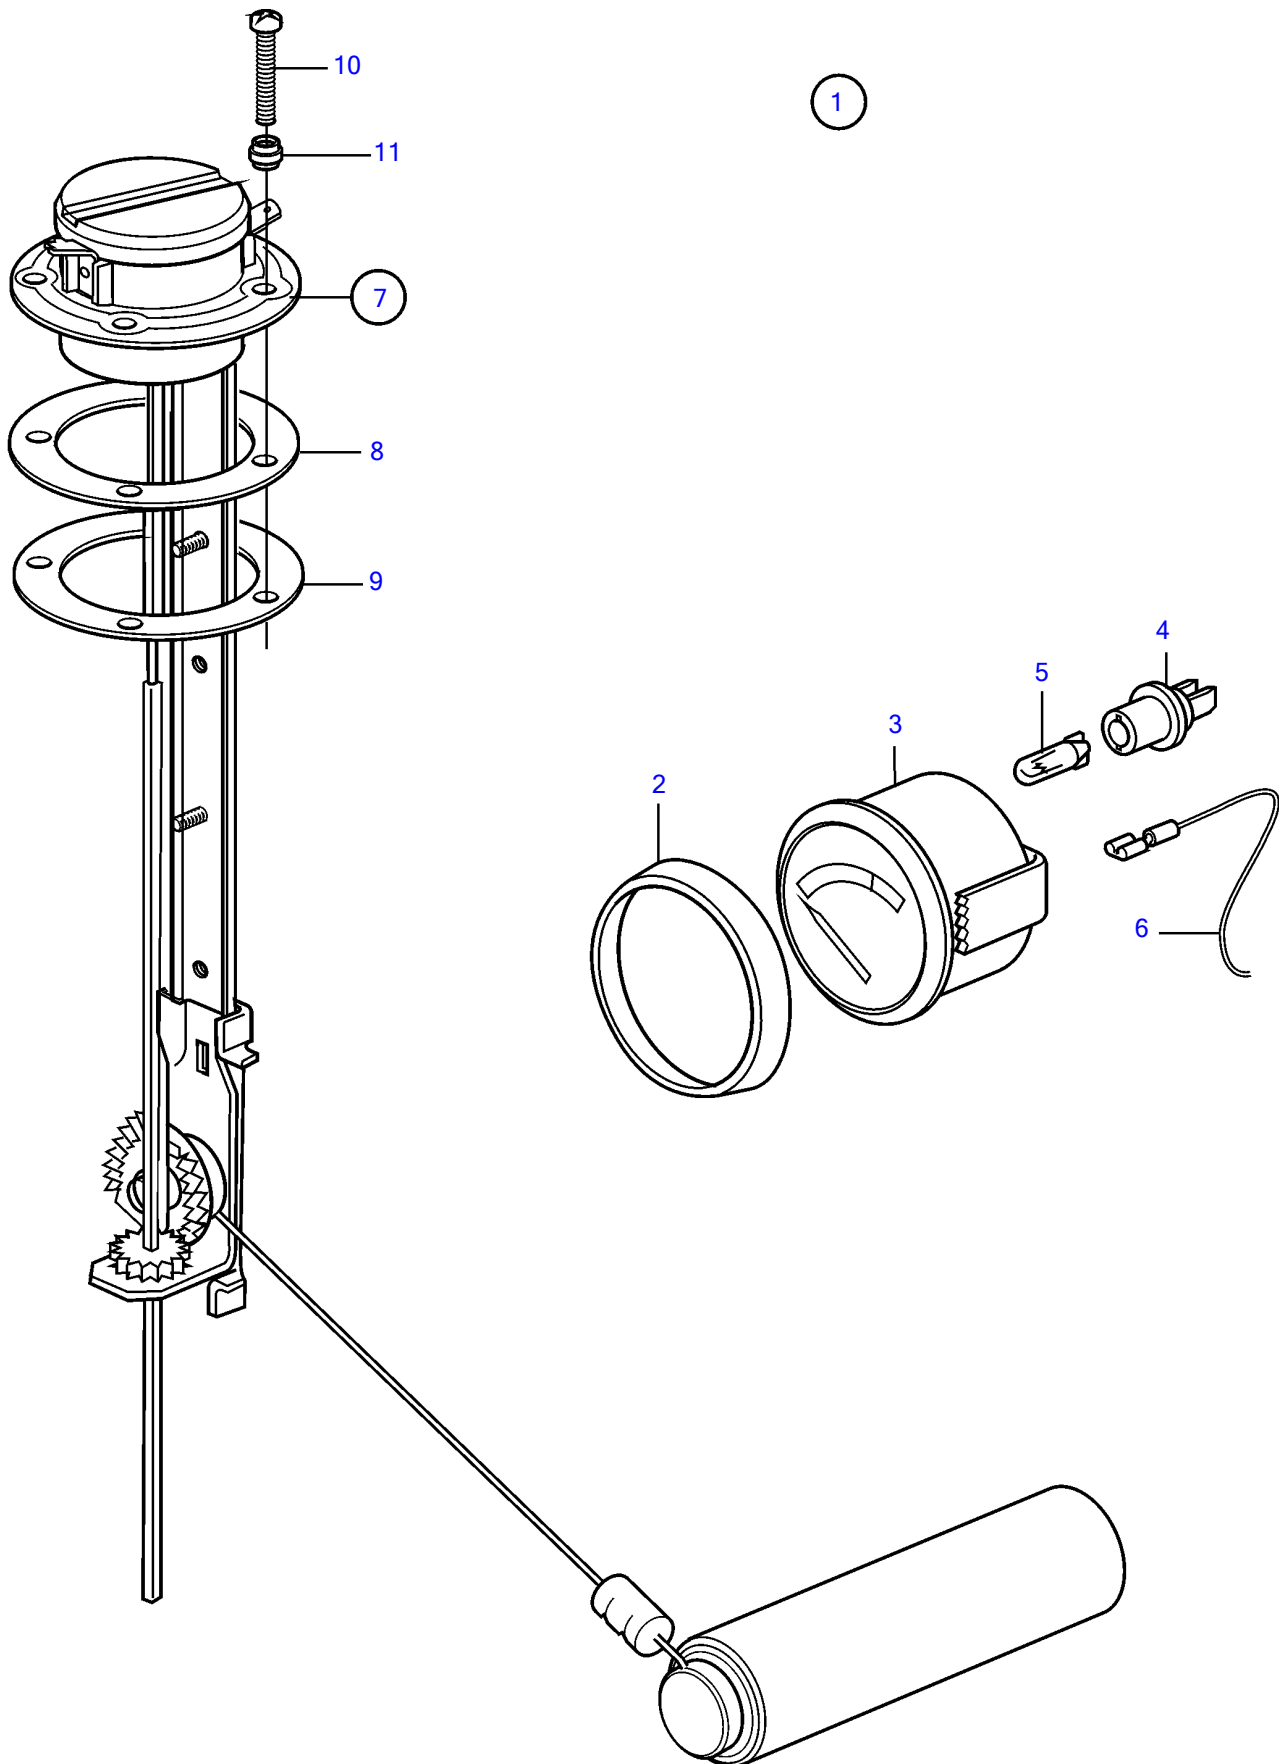

D6-280A-A, D6-280A-B, D6-280A-C, D6-280A-D, D6-280A-E, D6-280I-A, D6-280I-B, D6-280I-C, D6-280I-D, D6-280I-E, D6-310I-A, D6-310I-B, D6-310I-C, D6-310I-D, D6-310I-E, D6-310A-A, D6-310A-B, D6-310A-C, D6-310A-D, D6-310D-B, D6-310D-C, D6-310D-D, D6-310I-B, D6-310I-C, D6-310I-D, D6-330A-B, D6-330A-C, D6-330A-D, D6-330D-B, D6-330D-C, D6-330D-D, D6-330I-B, D6-330I-C, D6-330I-D, D6-350A-A, D6-350A-B, D6-370A-B, D6-370A-C, D6-370A-D, D6-370D-B, D6-370D-C, D6-370D-D, D6-370I-A, D6-370I-B, D6-370I-C, D6-370I-D, D6-310A-E, D6-310D-E, D6-310I-E, D6-330A-E, D6-330D-E, D6-330I-E, D6-370A-E, D6-370D-E, D6-370I-E, D6-400A-E, D6-435D-A, D6-435D-D, D6-435D-C, D6-435D-E, D6-435I-A, D6-435I-C, D6-435I-D, D6-435I-E

| REF | PART NO. | QTY | DESCRIPTION | SEE SEC. | NOTES |
|-----|----------|-----|--------------------------|----------|---|
| 1 | 873808 | 1 | Fuel gauge | | (858879) |
| 2 | 858643 | 1 | • Front ring | | |
| 3 | 863940 | 1 | • Fuel gauge | | |
| | 873207 | 1 | • • Brace kit | | |
| | | 2 | • • • Nut | | not sold separately |
| | | 2 | • • • Spacer | | not sold separately |
| 4 | 863945 | 1 | • • Lamp socket | | Use white bulb 19923 and socket 808175 for earlier gauges. |
| 5 | 863946 | 1 | • • Bulb | | Use white bulb 19923 and socket 808175 for earlier gauges., 12V, 1,2W red |
| 6 | | X | • Wiring harness | 1963 | |
| 7 | 873772 | 1 | • Tank sensor | | (837999) |
| 8 | 89865 | 1 | • • Gasket | | |
| 9 | 834480 | 1 | • • Flange | | |
| 10 | 969407 | 4 | • • 6 point socket screw | | (956078) |
| | 969409 | 1 | • • 6 point socket screw | | |
| 11 | 834481 | 5 | • • Gasket | | |