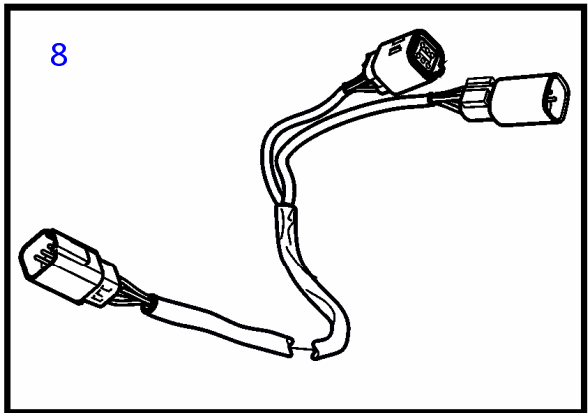

D6-280A-E, D6-280I-E, D6-310A-E, D6-310D-E, D6-310I-E, D6-330A-E, D6-330D-E, D6-330I-E, D6-370A-E, D6-370D-E, D6-370I-E, D6-400A-E, D6-435D-E, D6-435I-E

25301

D6-280A-E, D6-280I-E, D6-310A-E, D6-310D-E, D6-310I-E, D6-330A-E, D6-330D-E, D6-330I-E, D6-370A-E, D6-370D-E, D6-370I-E, D6-400A-E, D6-435D-E, D6-435I-E

REF	PART NO.	QTY	DESCRIPTION	NOTES
1	21761722	1	Display	Flexidisplay button panel
2	3588972	3	Cable kit	
3	21469055	2	Connection block	
4	3886666	7	Cable	
5	3841280	1	Steering wheel adjus	
6	21469560	1	Steering wheel hub	
7	21421942	1	Cable	Alternative for EVC-C3
8	21421941	2	Cable	For EVC system and hub 21469560.
9	21287072	1	Wiring harness