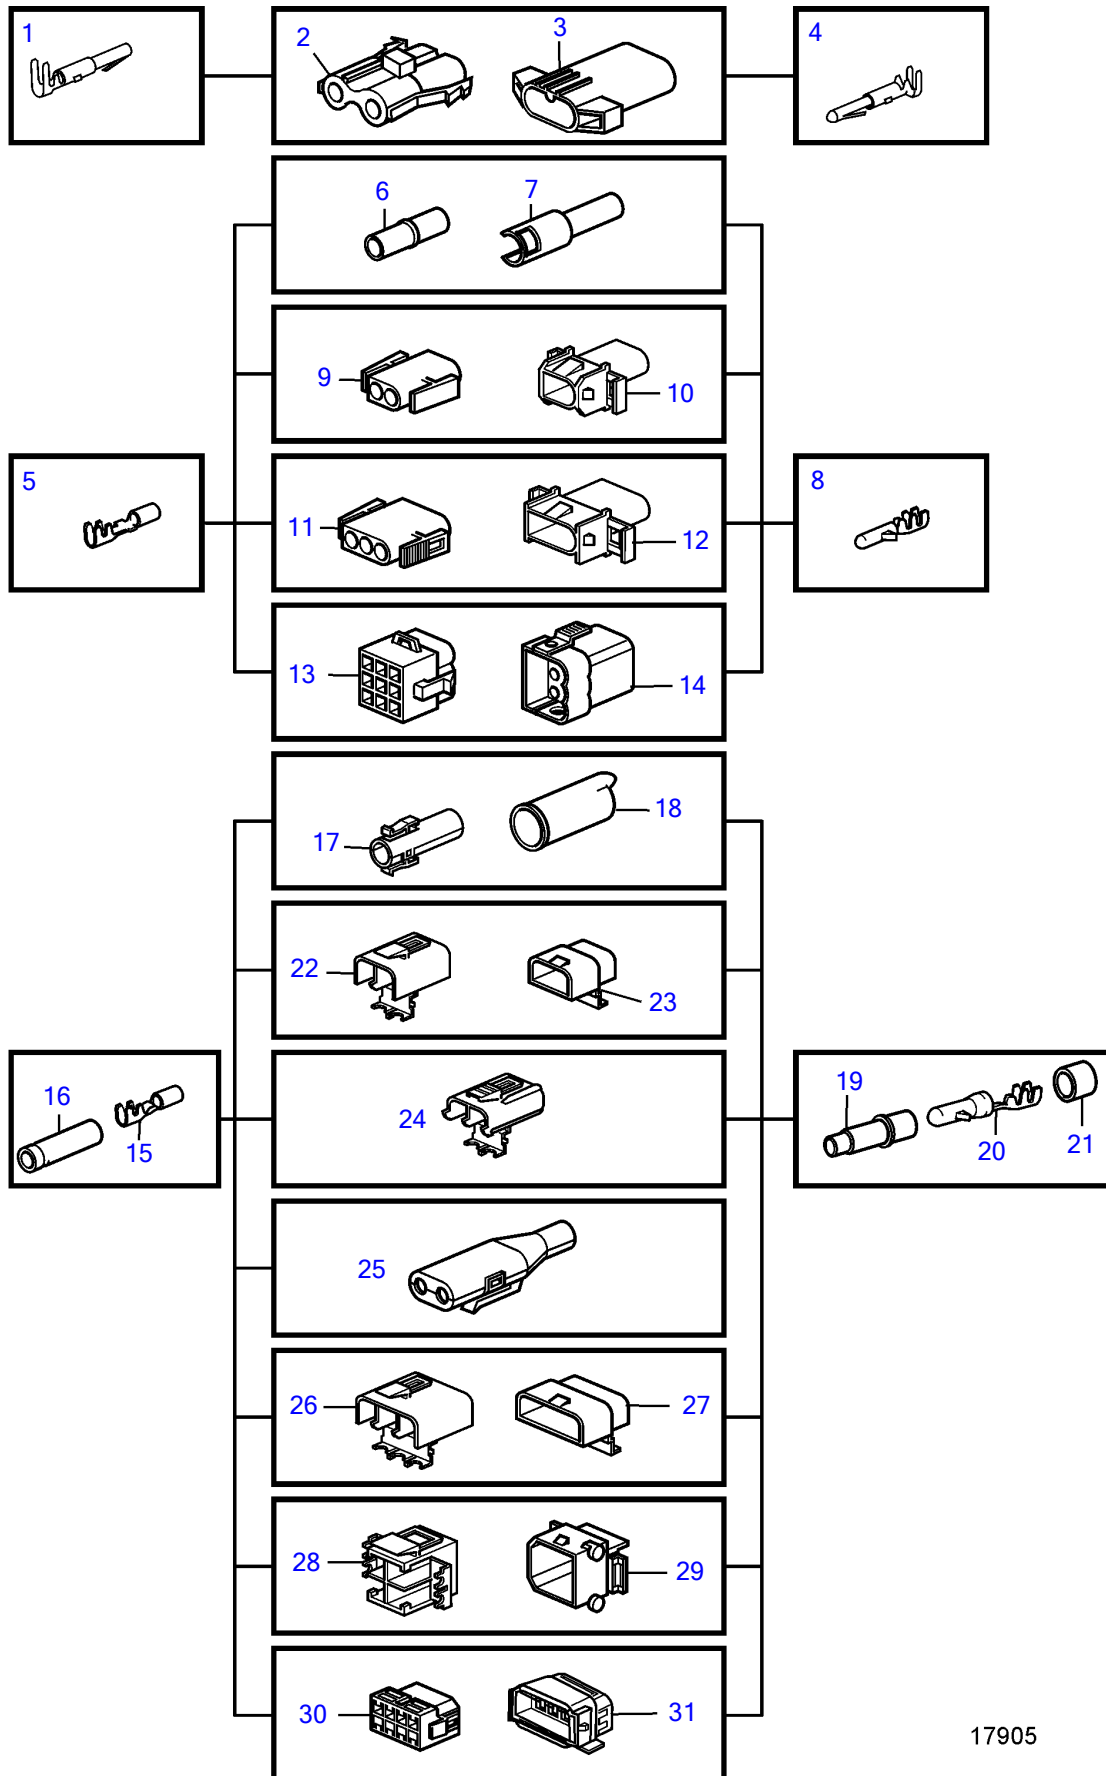

D6-280A-A, D6-280A-B, D6-280A-C, D6-280A-D, D6-280A-E, D6-280I-A, D6-280I-B, D6-280I-C, D6-280I-D, D6-280I-E, D6-310I-A, D6-310A-A, D6-310A-B, D6-310A-C, D6-310A-D, D6-310D-B, D6-310D-C, D6-310D-D, D6-310I-B, D6-310I-C, D6-310I-D, D6-330A-B, D6-330A-C, D6-330A-D, D6-330D-B, D6-330D-C, D6-330D-D, D6-330I-B, D6-330I-C, D6-330I-D, D6-350A-A, D6-350A-B, D6-370A-B, D6-370A-C, D6-370A-D, D6-370D-B, D6-370D-C, D6-370D-D, D6-370I-A, D6-370I-B, D6-370I-C, D6-370I-D, D6-310A-E, D6-310D-E, D6-310I-E, D6-330A-E, D6-330D-E, D6-330I-E, D6-370A-E, D6-370D-E, D6-370I-E, D6-400A-E, D6-435D-A, D6-435D-D, D6-435D-C, D6-435D-E, D6-435I-A, D6-435I-C, D6-435I-D, D6-435I-E

17905