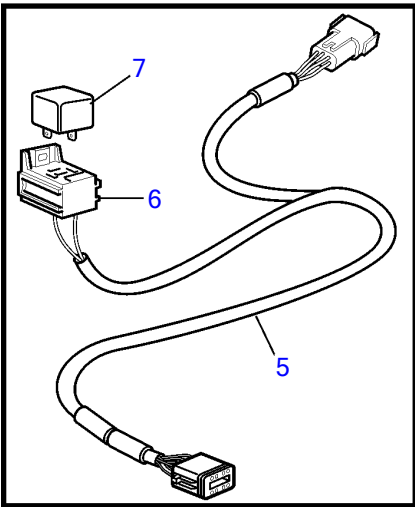

D6-280A-B, D6-280I-B, D6-310A-B, D6-310D-B, D6-310I-B, D6-330A-B, D6-330D-B, D6-330I-B, D6-350A-B, D6-370A-B, D6-370D-B, D6-370I-B, D6-435D-A, D6-435I-A

25456

D6-280A-B, D6-280I-B, D6-310A-B, D6-310D-B, D6-310I-B, D6-330A-B, D6-330D-B, D6-330I-B, D6-350A-B, D6-370A-B, D6-370D-B, D6-370I-B, D6-435D-A, D6-435I-A

REF	PART NO.	QTY	DESCRIPTION	SEE SEC.	NOTES
1	3884818	1	Display		Replaced by 3849972
	3849972	1	Display		Replaced by 3595108
	3595108	1	Display		Replaced by 21173162
	21173162	1	Display		
2	830928	4	• Stud		
3	830930	4	• Wing nut		
4	3588207	1	• Cable kit		
5	881786	1	Cable kit		
6	977184	1	Housing		
7	873765	1	Relay		12V
	3171420	1	Relay		24V
8	3842733	1	Extension cable'verl		L=3.0m
	3842734	1	Extension cable'verl		L=5.0m
	3842735	1	Extension cable'verl		L=7.0m
	3842736	1	Extension cable'verl		L=9.0m
	3842737	1	Extension cable'verl		L=11.0m
	874789	1	Cable kit		PCU-HCU, 6 pole, L=5.0m
	889550	1	Cable		PCU-HCU, 6 pole, L=7.0m
	889551	1	Cable		PCU-HCU, 6 pole, L=9.0m
	889552	1	Cable		PCU-HCU, 6 pole, L=11.0m
	888013	1	Cable		PCU-HCU, 6 pole, L=13.0m
	3842733	1	Extension cable'verl		Extension cables. Multilink, 6-pin., L=3.0m
	3842734	1	Extension cable'verl		Extension cables. Multilink, 6-pin., L=5.0m
	3842735	1	Extension cable'verl		Extension cables. Multilink, 6-pin., L=7.0m
	3842736	1	Extension cable'verl		Extension cables. Multilink, 6-pin., L=9.0m
	3842737	1	Extension cable'verl		Extension cables. Multilink, 6-pin., L=11.0m
9	21122603	1	Cable		Engine-PCU cable., L=3.0m
	21122605	1	Cable		Engine-PCU cable., L=5.0m
10	874676	1	Cable kit		EVC control lever cable, 6-pole., L=1.5m
11	3588972	1	Cable kit		T-connector bus cable, 6-pole., L=0.5m
12	3587070	1	Starter switch, set		Kit with 2 key switch with identical key.
13	3587071	1	Starter switch		
14	859955	1	• Plastic nut		
15	859953	1	• Key		State key code when ordering
			• Bulletin 49-30	49-30-EN	Key P/N 859953
16	888004	1	Cable, starter switch		
17	3884481	X	Control unit, not programmed		HCU. Software ordered separately or downloaded with Vodia.
	3586261	X	Software		Warehouse programming. This p/n can not be ordered, but will be used for invoicing.
	3586259	X	Software		Vodia-programming. This p/n can not be ordered, but will be used for invoicing.
18	3884480	X	Control unit, not programmed		PCU. Software ordered separately or downloaded with Vodia.
	3586267	X	Software		Warehouse programming. This p/n can not be ordered, but will be used for invoicing.
	3586266	X	Software		Vodia-programming. This p/n can not be ordered, but will be used for invoicing.
19	3886666	1	Cable		L=1.5m
20	3885343	1	Wiring harness		Triple and quadruple installation.
21	874807	1	Cable kit, fuel, water, rudder		
22	3888665	1	Control unit		Triple and quadruple installation.
23	3588206	1	Cable kit, y-split		Multilink.
24	3808852	1	Cable kit, instruments, panels		
25	3587054	1	Sensor		Through hull
26	3587055	1	Sensor		Mounted on transom
27	21509941	1	Control unit		
28	(3889760)	1	Auto pilot		Obsolete part
29	3889758	1	Converter		

7746210-30-21671

25456

Upd:2014-07-03