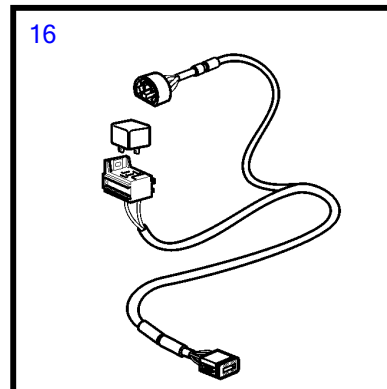

D6-280A-B, D6-280I-B, D6-310A-B, D6-310D-B, D6-310I-B, D6-330A-B, D6-330D-B, D6-330I-B, D6-350A-B, D6-370A-B, D6-370D-B, D6-370I-B, D6-435D-A, D6-435I-A

25456

D6-280A-B, D6-280I-B, D6-310A-B, D6-310D-B, D6-310I-B, D6-330A-B, D6-330D-B, D6-330I-B, D6-350A-B, D6-370A-B, D6-370D-B, D6-370I-B, D6-435D-A, D6-435I-A

REF	PART NO.	QTY	DESCRIPTION	SEE SEC.	NOTES
1	3884818	1	Display		Replaced by 3849972
	3849972	1	Display		Replaced by 3595108
	3595108	1	Display		Replaced by 21173162
	21173162	1	Display		
2	830928	4	• Stud		
3	830930	4	• Wing nut		
4	3588207	1	• Cable kit		
5	881786	1	Cable kit		
6	977184	1	Housing		
7	873765	1	Relay		12V
	3171420	1	Relay		24V
8	3842733	1	Extension cable'verl		L=3.0m
	3842734	1	Extension cable'verl		L=5.0m
	3842735	1	Extension cable'verl		L=7.0m
	3842736	1	Extension cable'verl		L=9.0m
	3842737	1	Extension cable'verl		L=11.0m
	874789	1	Cable kit		PCU-HCU, 6 pole, L=5.0m
	889550	1	Cable		PCU-HCU, 6 pole, L=7.0m
	889551	1	Cable		PCU-HCU, 6 pole, L=9.0m
	889552	1	Cable		PCU-HCU, 6 pole, L=11.0m
	888013	1	Cable		PCU-HCU, 6 pole, L=13.0m
	3842733	1	Extension cable'verl		Extension cables. Multilink, 6-pin., L=3.0m
	3842734	1	Extension cable'verl		Extension cables. Multilink, 6-pin., L=5.0m
	3842735	1	Extension cable'verl		Extension cables. Multilink, 6-pin., L=7.0m
	3842736	1	Extension cable'verl		Extension cables. Multilink, 6-pin., L=9.0m
	3842737	1	Extension cable'verl		Extension cables. Multilink, 6-pin., L=11.0m
9	21122603	1	Cable		Engine-PCU cable., L=3.0m
	21122605	1	Cable		Engine-PCU cable., L=5.0m
10	874676	1	Cable kit		EVC control lever cable, 6-pole., L=1.5m
11	3588972	1	Cable kit		T-connector bus cable, 6-pole., L=0.5m
12	3587070	1	Starter switch, set		Kit with 2 key switch with identical key.
13	3587071	1	Starter switch		
14	859955	1	• Plastic nut		
15	859953	1	• Key		State key code when ordering
			• Bulletin 49-30	49-30-EN	Key P/N 859953
16	888004	1	Cable, starter switch		
17	3884481	X	Control unit, not programmed		HCU. Software ordered separately or downloaded with Vodia.
	3586261	X	Software		Warehouse programming. This p/n can not be ordered, but will be used for invoicing.
	3586259	X	Software		Vodia-programming. This p/n can not be ordered, but will be used for invoicing.
18	3884480	X	Control unit, not programmed		PCU. Software ordered separately or downloaded with Vodia.
	3586267	X	Software		Warehouse programming. This p/n can not be ordered, but will be used for invoicing.
	3586266	X	Software		Vodia-programming. This p/n can not be ordered, but will be used for invoicing.
19	3886666	1	Cable		L=1.5m
20	3885343	1	Wiring harness		Triple and quadruple installation.
21	874807	1	Cable kit, fuel, water, rudder		
22	3888665	1	Control unit		Triple and quadruple installation.
23	3588206	1	Cable kit, y-split		Multilink.
24	3808852	1	Cable kit, instruments, panels		
25	3587054	1	Sensor		Through hull
26	3587055	1	Sensor		Mounted on transom
27	21509941	1	Control unit		
28	(3889760)	1	Auto pilot		Obsolete part
29	3889758	1	Converter		

7746210-30-21671

25456

Upd:2014-07-03