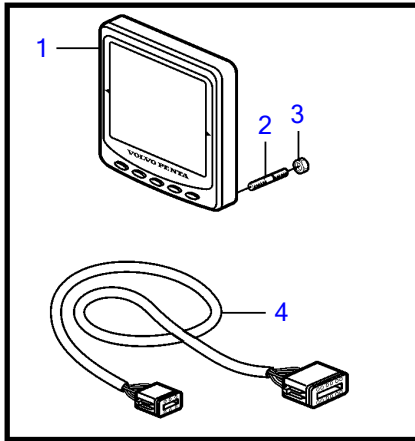

D6-280A-B, D6-280I-B, D6-310A-B, D6-310D-B, D6-310I-B, D6-330A-B, D6-330D-B, D6-330I-B, D6-350A-B, D6-370A-B, D6-370D-B, D6-370I-B, D6-435D-A, D6-435I-A

25456

D6-280A-B, D6-280I-B, D6-310A-B, D6-310D-B, D6-310I-B, D6-330A-B, D6-330D-B, D6-330I-B, D6-350A-B, D6-370A-B, D6-370D-B, D6-370I-B, D6-435D-A, D6-435I-A

REF	PART NO.	QTY	DESCRIPTION	SEE SEC.	NOTES
1	3884818	1	Display		Replaced by 3849972
	3849972	1	Display		Replaced by 3595108
	3595108	1	Display		Replaced by 21173162
	21173162	1	Display		
2	830928	4	• Stud		
3	830930	4	• Wing nut		
4	3588207	1	• Cable kit		
5	881786	1	Cable kit		
6	977184	1	Housing		
7	873765	1	Relay		12V
	3171420	1	Relay		24V
8	3842733	1	Extension cable'verl		L=3.0m
	3842734	1	Extension cable'verl		L=5.0m
	3842735	1	Extension cable'verl		L=7.0m
	3842736	1	Extension cable'verl		L=9.0m
	3842737	1	Extension cable'verl		L=11.0m
	874789	1	Cable kit		PCU-HCU, 6 pole, L=5.0m
	889550	1	Cable		PCU-HCU, 6 pole, L=7.0m
	889551	1	Cable		PCU-HCU, 6 pole, L=9.0m
	889552	1	Cable		PCU-HCU, 6 pole, L=11.0m
	888013	1	Cable		PCU-HCU, 6 pole, L=13.0m
	3842733	1	Extension cable'verl		Extension cables. Multilink, 6-pin., L=3.0m
	3842734	1	Extension cable'verl		Extension cables. Multilink, 6-pin., L=5.0m
	3842735	1	Extension cable'verl		Extension cables. Multilink, 6-pin., L=7.0m
	3842736	1	Extension cable'verl		Extension cables. Multilink, 6-pin., L=9.0m
	3842737	1	Extension cable'verl		Extension cables. Multilink, 6-pin., L=11.0m
9	21122603	1	Cable		Engine-PCU cable., L=3.0m
	21122605	1	Cable		Engine-PCU cable., L=5.0m
10	874676	1	Cable kit		EVC control lever cable, 6-pole., L=1.5m
11	3588972	1	Cable kit		T-connector bus cable, 6-pole., L=0.5m
12	3587070	1	Starter switch, set		Kit with 2 key switch with identical key.
13	3587071	1	Starter switch		
14	859955	1	• Plastic nut		
15	859953	1	• Key		State key code when ordering
			• Bulletin 49-30	49-30-EN	Key P/N 859953
16	888004	1	Cable, starter switch		
17	3884481	X	Control unit, not programmed		HCU. Software ordered separately or downloaded with Vodia.
	3586261	X	Software		Warehouse programming. This p/n can not be ordered, but will be used for invoicing.
	3586259	X	Software		Vodia-programming. This p/n can not be ordered, but will be used for invoicing.
18	3884480	X	Control unit, not programmed		PCU. Software ordered separately or downloaded with Vodia.
	3586267	X	Software		Warehouse programming. This p/n can not be ordered, but will be used for invoicing.
	3586266	X	Software		Vodia-programming. This p/n can not be ordered, but will be used for invoicing.
19	3886666	1	Cable		L=1.5m
20	3885343	1	Wiring harness		Triple and quadruple installation.
21	874807	1	Cable kit, fuel, water, rudder		
22	3888665	1	Control unit		Triple and quadruple installation.
23	3588206	1	Cable kit, y-split		Multilink.
24	3808852	1	Cable kit, instruments, panels		
25	3587054	1	Sensor		Through hull
26	3587055	1	Sensor		Mounted on transom
27	21509941	1	Control unit		
28	(3889760)	1	Auto pilot		Obsolete part
29	3889758	1	Converter		

7746210-30-21671

25456

Upd:2014-07-03