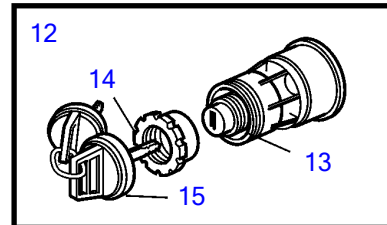

D6-280A-B, D6-280I-B, D6-310A-B, D6-310D-B, D6-310I-B, D6-330A-B, D6-330D-B, D6-330I-B, D6-350A-B, D6-370A-B, D6-370D-B, D6-370I-B, D6-435D-A, D6-435I-A

25456

D6-280A-B, D6-280I-B, D6-310A-B, D6-310D-B, D6-310I-B, D6-330A-B, D6-330D-B, D6-330I-B, D6-350A-B, D6-370A-B, D6-370D-B, D6-370I-B, D6-435D-A, D6-435I-A

REF	PART NO.	QTY	DESCRIPTION	SEE SEC.	NOTES
1	3884818	1	Display		Replaced by 3849972
	3849972	1	Display		Replaced by 3595108
	3595108	1	Display		Replaced by 21173162
	21173162	1	Display		
2	830928	4	• Stud		
3	830930	4	• Wing nut		
4	3588207	1	• Cable kit		
5	881786	1	Cable kit		
6	977184	1	Housing		
7	873765	1	Relay		12V
	3171420	1	Relay		24V
8	3842733	1	Extension cable'verl		L=3.0m
	3842734	1	Extension cable'verl		L=5.0m
	3842735	1	Extension cable'verl		L=7.0m
	3842736	1	Extension cable'verl		L=9.0m
	3842737	1	Extension cable'verl		L=11.0m
	874789	1	Cable kit		PCU-HCU, 6 pole, L=5.0m
	889550	1	Cable		PCU-HCU, 6 pole, L=7.0m
	889551	1	Cable		PCU-HCU, 6 pole, L=9.0m
	889552	1	Cable		PCU-HCU, 6 pole, L=11.0m
	888013	1	Cable		PCU-HCU, 6 pole, L=13.0m
	3842733	1	Extension cable'verl		Extension cables. Multilink, 6-pin., L=3.0m
	3842734	1	Extension cable'verl		Extension cables. Multilink, 6-pin., L=5.0m
	3842735	1	Extension cable'verl		Extension cables. Multilink, 6-pin., L=7.0m
	3842736	1	Extension cable'verl		Extension cables. Multilink, 6-pin., L=9.0m
	3842737	1	Extension cable'verl		Extension cables. Multilink, 6-pin., L=11.0m
9	21122603	1	Cable		Engine-PCU cable., L=3.0m
	21122605	1	Cable		Engine-PCU cable., L=5.0m
10	874676	1	Cable kit		EVC control lever cable, 6-pole., L=1.5m
11	3588972	1	Cable kit		T-connector bus cable, 6-pole., L=0.5m
12	3587070	1	Starter switch, set		Kit with 2 key switch with identical key.
13	3587071	1	Starter switch		
14	859955	1	• Plastic nut		
15	859953	1	• Key		State key code when ordering
			• Bulletin 49-30	49-30-EN	Key P/N 859953
16	888004	1	Cable, starter switch		
17	3884481	X	Control unit, not programmed		HCU. Software ordered separately or downloaded with Vodia.
	3586261	X	Software		Warehouse programming. This p/n can not be ordered, but will be used for invoicing.
	3586259	X	Software		Vodia-programming. This p/n can not be ordered, but will be used for invoicing.
18	3884480	X	Control unit, not programmed		PCU. Software ordered separately or downloaded with Vodia.
	3586267	X	Software		Warehouse programming. This p/n can not be ordered, but will be used for invoicing.
	3586266	X	Software		Vodia-programming. This p/n can not be ordered, but will be used for invoicing.
19	3886666	1	Cable		L=1.5m
20	3885343	1	Wiring harness		Triple and quadruple installation.
21	874807	1	Cable kit, fuel, water, rudder		
22	3888665	1	Control unit		Triple and quadruple installation.
23	3588206	1	Cable kit, y-split		Multilink.
24	3808852	1	Cable kit, instruments, panels		
25	3587054	1	Sensor		Through hull
26	3587055	1	Sensor		Mounted on transom
27	21509941	1	Control unit		
28	(3889760)	1	Auto pilot		Obsolete part
29	3889758	1	Converter		

7746210-30-21671

25456

Upd:2014-07-03