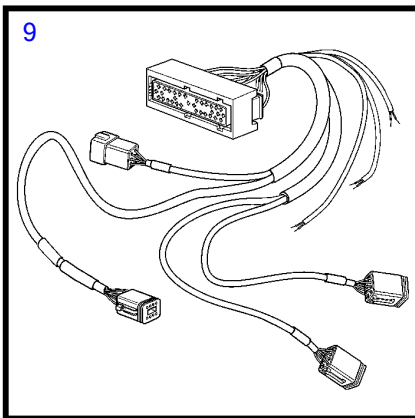

D6-280A-B, D6-280I-B, D6-310A-B, D6-310D-B, D6-310I-B, D6-330A-B, D6-330D-B, D6-330I-B, D6-350A-B, D6-370A-B, D6-370D-B, D6-370I-B, D6-435D-A, D6-435I-A

25456

D6-280A-B, D6-280I-B, D6-310A-B, D6-310D-B, D6-310I-B, D6-330A-B, D6-330D-B, D6-330I-B, D6-350A-B, D6-370A-B, D6-370D-B, D6-370I-B, D6-435D-A, D6-435I-A

REF	PART NO.	QTY	DESCRIPTION	SEE SEC.	NOTES
1	3884818	1	Display		Replaced by 3849972
	3849972	1	Display		Replaced by 3595108
	3595108	1	Display		Replaced by 21173162
	21173162	1	Display		
2	830928	4	• Stud		
3	830930	4	• Wing nut		
4	3588207	1	• Cable kit		
5	881786	1	Cable kit		
6	977184	1	Housing		
7	873765	1	Relay		12V
	3171420	1	Relay		24V
8	3842733	1	Extension cable'verl		L=3.0m
	3842734	1	Extension cable'verl		L=5.0m
	3842735	1	Extension cable'verl		L=7.0m
	3842736	1	Extension cable'verl		L=9.0m
	3842737	1	Extension cable'verl		L=11.0m
	874789	1	Cable kit		PCU-HCU, 6 pole, L=5.0m
	889550	1	Cable		PCU-HCU, 6 pole, L=7.0m
	889551	1	Cable		PCU-HCU, 6 pole, L=9.0m
	889552	1	Cable		PCU-HCU, 6 pole, L=11.0m
	888013	1	Cable		PCU-HCU, 6 pole, L=13.0m
	3842733	1	Extension cable'verl		Extension cables. Multilink, 6-pin., L=3.0m
	3842734	1	Extension cable'verl		Extension cables. Multilink, 6-pin., L=5.0m
	3842735	1	Extension cable'verl		Extension cables. Multilink, 6-pin., L=7.0m
	3842736	1	Extension cable'verl		Extension cables. Multilink, 6-pin., L=9.0m
	3842737	1	Extension cable'verl		Extension cables. Multilink, 6-pin., L=11.0m
9	21122603	1	Cable		Engine-PCU cable., L=3.0m
	21122605	1	Cable		Engine-PCU cable., L=5.0m
10	874676	1	Cable kit		EVC control lever cable, 6-pole., L=1.5m
11	3588972	1	Cable kit		T-connector bus cable, 6-pole., L=0.5m
12	3587070	1	Starter switch, set		Kit with 2 key switch with identical key.
13	3587071	1	Starter switch		
14	859955	1	• Plastic nut		
15	859953	1	• Key		State key code when ordering
			• Bulletin 49-30	49-30-EN	Key P/N 859953
16	888004	1	Cable, starter switch		
17	3884481	X	Control unit, not programmed		HCU. Software ordered separately or downloaded with Vodia.
	3586261	X	Software		Warehouse programming. This p/n can not be ordered, but will be used for invoicing.
	3586259	X	Software		Vodia-programming. This p/n can not be ordered, but will be used for invoicing.
18	3884480	X	Control unit, not programmed		PCU. Software ordered separately or downloaded with Vodia.
	3586267	X	Software		Warehouse programming. This p/n can not be ordered, but will be used for invoicing.
	3586266	X	Software		Vodia-programming. This p/n can not be ordered, but will be used for invoicing.
19	3886666	1	Cable		L=1.5m
20	3885343	1	Wiring harness		Triple and quadruple installation.
21	874807	1	Cable kit, fuel, water, rudder		
22	3888665	1	Control unit		Triple and quadruple installation.
23	3588206	1	Cable kit, y-split		Multilink.
24	3808852	1	Cable kit, instruments, panels		
25	3587054	1	Sensor		Through hull
26	3587055	1	Sensor		Mounted on transom
27	21509941	1	Control unit		
28	(3889760)	1	Auto pilot		Obsolete part
29	3889758	1	Converter		

7746210-30-21671

25456

Upd:2014-07-03