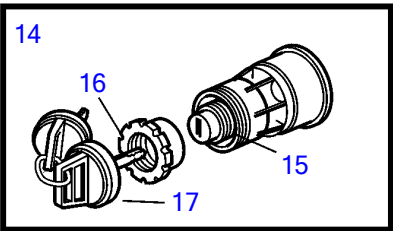

D6-280A-A, D6-280A-B, D6-280I-A, D6-280I-B, D6-310I-A, D6-310A-A, D6-310A-B, D6-310D-B, D6-310I-B, D6-350A-A, D6-350A-B, D6-370A-B, D6-370D-B, D6-370I-A, D6-370I-B

25379

D6-280A-A, D6-280A-B, D6-280I-A, D6-280I-B, D6-310I-A, D6-310A-A, D6-310A-B, D6-310D-B, D6-310I-B, D6-350A-A, D6-350A-B, D6-370A-B, D6-370D-B, D6-370I-A, D6-370I-B

REF	PART NO.	QTY	DESCRIPTION	SEE SEC.	NOTES
1	3840958	1	Display		(3588849)
2	830928	4	Stud		
3	830930	4	Wing nut		
4	3588207	1	Cable kit, display		
5	881786	1	Cable kit		
6	977184	1	Housing		
7	873765	1	Relay		12V
	3171420	1	Relay		24V
8	3889410	1	Extension cable'verl		L=1.5m, (874752)
	874779	1	Extension cable'verl		L=3.0m
	874780	1	Extension cable'verl		L=5.0m
	874781	1	Extension cable'verl		L=7.0m
	874782	1	Extension cable'verl		L=9.0m
	874783	1	Extension cable'verl		L=11.0m
9	874789	1	Cable kit		PCU-HCU, 6 pole, L=5.0m
	889550	1	Cable		PCU-HCU, 6 pole, L=7.0m
	889551	1	Cable		PCU-HCU, 6 pole, L=9.0m
	889552	1	Cable		PCU-HCU, 6 pole, L=11.0m
	888013	1	Cable		PCU-HCU, 6 pole, L=13.0m
	888243	1	Extension cable'verl		Extension cables. Multilink, 6-pin., L=3.0m
	888244	1	Extension cable'verl		Extension cables. Multilink, 6-pin., L=5.0m
	888245	1	Extension cable'verl		Extension cables. Multilink, 6-pin., L=7.0m
	888246	1	Extension cable'verl		Extension cables. Multilink, 6-pin., L=9.0m
	888247	1	Extension cable'verl		Extension cables. Multilink, 6-pin., L=11.0m
10	21122603	1	Cable		Inboard, Engine-PCU cable., L=3.0m
	21122605	1	Cable		Inboard, Engine-PCU cable., L=5.0m (874818)
11	3808576	1	Wiring harness		AQ, Engine-PCU cable., L=3.0m
	3808577	1	Wiring harness		AQ, Engine-PCU cable., L=5.0m
12	874676	1	Cable kit		EVC control lever cable, 6-pole., L=1.5m
13	3588972	1	Cable kit		T-connector bus cable, 6-pole., L=0.5m
14	3587070	1	Starter switch, set		Kit with 2 key switch with identical key.
15	3587071	1	Starter switch		
16	859955	1	• Plastic nut		
17	859953	1	• Key		State key code when ordering
			• Bulletin 49-30	49-30-EN	Key P/N 859953
18	888004	1	Cable, starter switch		
19	21143184	X	Control unit, not programmed		HCU. Software ordered separately or downloaded with Vodia.
	3586261	X	Software		Warehouse programming. This p/n can not be ordered, but will be used for invoicing.
	3586259	X	Software		Vodia-programming. This p/n can not be ordered, but will be used for invoicing.
20	3840321	X	Control unit, not programmed		PCU. Software ordered separately or downloaded with Vodia.
	3586267	X	Software		Warehouse programming. This p/n can not be ordered, but will be used for invoicing.
	3586266	X	Software		Vodia-programming. This p/n can not be ordered, but will be used for invoicing.
21	3588208	1	Cable kit, synchronizing		Synchronizing cable for twin installation. 6 pole.
22	874807	1	Cable kit, fuel, water, rudder		
23	3808852	1	Cable kit, instruments, panels		Aux cable
24	3587054	1	Sensor		Through hull
25	3587055	1	Sensor		Mounted on transom
26	21509941	1	Control unit