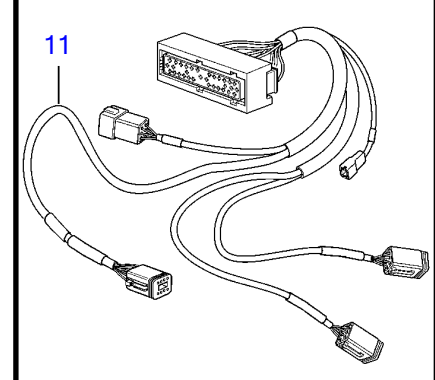

D6-280A-A, D6-280A-B, D6-280I-A, D6-280I-B, D6-310I-A, D6-310A-A, D6-310A-B, D6-310D-B, D6-310I-B, D6-350A-A, D6-350A-B, D6-370A-B, D6-370D-B, D6-370I-A, D6-370I-B

25379

D6-280A-A, D6-280A-B, D6-280I-A, D6-280I-B, D6-310I-A, D6-310A-A, D6-310A-B, D6-310D-B, D6-310I-B, D6-350A-A, D6-350A-B, D6-370A-B, D6-370D-B, D6-370I-A, D6-370I-B

REF	PART NO.	QTY	DESCRIPTION	SEE SEC.	NOTES
1	3840958	1	Display		(3588849)
2	830928	4	Stud		
3	830930	4	Wing nut		
4	3588207	1	Cable kit, display		
5	881786	1	Cable kit		
6	977184	1	Housing		
7	873765	1	Relay		12V
	3171420	1	Relay		24V
8	3889410	1	Extension cable'verl		L=1.5m, (874752)
	874779	1	Extension cable'verl		L=3.0m
	874780	1	Extension cable'verl		L=5.0m
	874781	1	Extension cable'verl		L=7.0m
	874782	1	Extension cable'verl		L=9.0m
	874783	1	Extension cable'verl		L=11.0m
9	874789	1	Cable kit		PCU-HCU, 6 pole, L=5.0m
	889550	1	Cable		PCU-HCU, 6 pole, L=7.0m
	889551	1	Cable		PCU-HCU, 6 pole, L=9.0m
	889552	1	Cable		PCU-HCU, 6 pole, L=11.0m
	888013	1	Cable		PCU-HCU, 6 pole, L=13.0m
	888243	1	Extension cable'verl		Extension cables. Multilink, 6-pin., L=3.0m
	888244	1	Extension cable'verl		Extension cables. Multilink, 6-pin., L=5.0m
	888245	1	Extension cable'verl		Extension cables. Multilink, 6-pin., L=7.0m
	888246	1	Extension cable'verl		Extension cables. Multilink, 6-pin., L=9.0m
	888247	1	Extension cable'verl		Extension cables. Multilink, 6-pin., L=11.0m
10	21122603	1	Cable		Inboard, Engine-PCU cable., L=3.0m
	21122605	1	Cable		Inboard, Engine-PCU cable., L=5.0m (874818)
11	3808576	1	Wiring harness		AQ, Engine-PCU cable., L=3.0m
	3808577	1	Wiring harness		AQ, Engine-PCU cable., L=5.0m
12	874676	1	Cable kit		EVC control lever cable, 6-pole., L=1.5m
13	3588972	1	Cable kit		T-connector bus cable, 6-pole., L=0.5m
14	3587070	1	Starter switch, set		Kit with 2 key switch with identical key.
15	3587071	1	Starter switch		
16	859955	1	• Plastic nut		
17	859953	1	• Key		State key code when ordering
			• Bulletin 49-30	49-30-EN	Key P/N 859953
18	888004	1	Cable, starter switch		
19	21143184	X	Control unit, not programmed		HCU. Software ordered separately or downloaded with Vodia.
	3586261	X	Software		Warehouse programming. This p/n can not be ordered, but will be used for invoicing.
	3586259	X	Software		Vodia-programming. This p/n can not be ordered, but will be used for invoicing.
20	3840321	X	Control unit, not programmed		PCU. Software ordered separately or downloaded with Vodia.
	3586267	X	Software		Warehouse programming. This p/n can not be ordered, but will be used for invoicing.
	3586266	X	Software		Vodia-programming. This p/n can not be ordered, but will be used for invoicing.
21	3588208	1	Cable kit, synchronizing		Synchronizing cable for twin installation. 6 pole.
22	874807	1	Cable kit, fuel, water, rudder		
23	3808852	1	Cable kit, instruments, panels		Aux cable
24	3587054	1	Sensor		Through hull
25	3587055	1	Sensor		Mounted on transom
26	21509941	1	Control unit