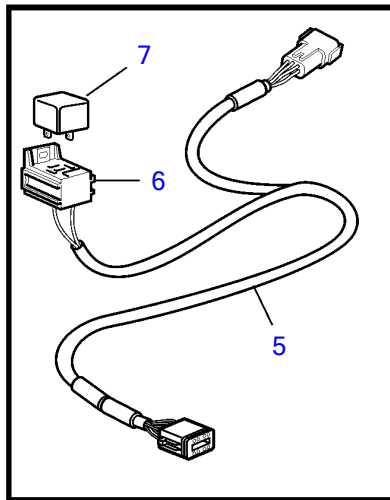

D6-280A-A, D6-280A-B, D6-280I-A, D6-280I-B, D6-310I-A, D6-310A-A, D6-310A-B, D6-310D-B, D6-310I-B, D6-350A-A, D6-350A-B, D6-370A-B, D6-370D-B, D6-370I-A, D6-370I-B

25379

D6-280A-A, D6-280A-B, D6-280I-A, D6-280I-B, D6-310I-A, D6-310A-A, D6-310A-B, D6-310D-B, D6-310I-B, D6-350A-A, D6-350A-B, D6-370A-B, D6-370D-B, D6-370I-A, D6-370I-B

REF	PART NO.	QTY	DESCRIPTION	SEE SEC.	NOTES
1	3840958	1	Display		(3588849)
2	830928	4	Stud		
3	830930	4	Wing nut		
4	3588207	1	Cable kit, display		
5	881786	1	Cable kit		
6	977184	1	Housing		
7	873765	1	Relay		12V
	3171420	1	Relay		24V
8	3889410	1	Extension cable'verl		L=1.5m, (874752)
	874779	1	Extension cable'verl		L=3.0m
	874780	1	Extension cable'verl		L=5.0m
	874781	1	Extension cable'verl		L=7.0m
	874782	1	Extension cable'verl		L=9.0m
	874783	1	Extension cable'verl		L=11.0m
9	874789	1	Cable kit		PCU-HCU, 6 pole, L=5.0m
	889550	1	Cable		PCU-HCU, 6 pole, L=7.0m
	889551	1	Cable		PCU-HCU, 6 pole, L=9.0m
	889552	1	Cable		PCU-HCU, 6 pole, L=11.0m
	888013	1	Cable		PCU-HCU, 6 pole, L=13.0m
	888243	1	Extension cable'verl		Extension cables. Multilink, 6-pin., L=3.0m
	888244	1	Extension cable'verl		Extension cables. Multilink, 6-pin., L=5.0m
	888245	1	Extension cable'verl		Extension cables. Multilink, 6-pin., L=7.0m
	888246	1	Extension cable'verl		Extension cables. Multilink, 6-pin., L=9.0m
	888247	1	Extension cable'verl		Extension cables. Multilink, 6-pin., L=11.0m
10	21122603	1	Cable		Inboard, Engine-PCU cable., L=3.0m
	21122605	1	Cable		Inboard, Engine-PCU cable., L=5.0m (874818)
11	3808576	1	Wiring harness		AQ, Engine-PCU cable., L=3.0m
	3808577	1	Wiring harness		AQ, Engine-PCU cable., L=5.0m
12	874676	1	Cable kit		EVC control lever cable, 6-pole., L=1.5m
13	3588972	1	Cable kit		T-connector bus cable, 6-pole., L=0.5m
14	3587070	1	Starter switch, set		Kit with 2 key switch with identical key.
15	3587071	1	Starter switch		
16	859955	1	• Plastic nut		
17	859953	1	• Key		State key code when ordering
			• Bulletin 49-30	49-30-EN	Key P/N 859953
18	888004	1	Cable, starter switch		
19	21143184	X	Control unit, not programmed		HCU. Software ordered separately or downloaded with Vodia.
	3586261	X	Software		Warehouse programming. This p/n can not be ordered, but will be used for invoicing.
	3586259	X	Software		Vodia-programming. This p/n can not be ordered, but will be used for invoicing.
20	3840321	X	Control unit, not programmed		PCU. Software ordered separately or downloaded with Vodia.
	3586267	X	Software		Warehouse programming. This p/n can not be ordered, but will be used for invoicing.
	3586266	X	Software		Vodia-programming. This p/n can not be ordered, but will be used for invoicing.
21	3588208	1	Cable kit, synchronizing		Synchronizing cable for twin installation. 6 pole.
22	874807	1	Cable kit, fuel, water, rudder		
23	3808852	1	Cable kit, instruments, panels		Aux cable
24	3587054	1	Sensor		Through hull
25	3587055	1	Sensor		Mounted on transom
26	21509941	1	Control unit