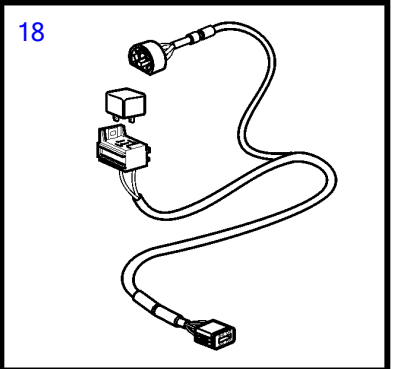

D6-280A-A, D6-280A-B, D6-280I-A, D6-280I-B, D6-310I-A, D6-310A-A, D6-310A-B, D6-310D-B, D6-310I-B, D6-350A-A, D6-350A-B, D6-370A-B, D6-370D-B, D6-370I-A, D6-370I-B

25379

D6-280A-A, D6-280A-B, D6-280I-A, D6-280I-B, D6-310I-A, D6-310A-A, D6-310A-B, D6-310D-B, D6-310I-B, D6-350A-A, D6-350A-B, D6-370A-B, D6-370D-B, D6-370I-A, D6-370I-B

REF	PART NO.	QTY	DESCRIPTION	SEE SEC.	NOTES
1	3840958	1	Display		(3588849)
2	830928	4	Stud		
3	830930	4	Wing nut		
4	3588207	1	Cable kit, display		
5	881786	1	Cable kit		
6	977184	1	Housing		
7	873765	1	Relay		12V
	3171420	1	Relay		24V
8	3889410	1	Extension cable'verl		L=1.5m, (874752)
	874779	1	Extension cable'verl		L=3.0m
	874780	1	Extension cable'verl		L=5.0m
	874781	1	Extension cable'verl		L=7.0m
	874782	1	Extension cable'verl		L=9.0m
	874783	1	Extension cable'verl		L=11.0m
9	874789	1	Cable kit		PCU-HCU, 6 pole, L=5.0m
	889550	1	Cable		PCU-HCU, 6 pole, L=7.0m
	889551	1	Cable		PCU-HCU, 6 pole, L=9.0m
	889552	1	Cable		PCU-HCU, 6 pole, L=11.0m
	888013	1	Cable		PCU-HCU, 6 pole, L=13.0m
	888243	1	Extension cable'verl		Extension cables. Multilink, 6-pin., L=3.0m
	888244	1	Extension cable'verl		Extension cables. Multilink, 6-pin., L=5.0m
	888245	1	Extension cable'verl		Extension cables. Multilink, 6-pin., L=7.0m
	888246	1	Extension cable'verl		Extension cables. Multilink, 6-pin., L=9.0m
	888247	1	Extension cable'verl		Extension cables. Multilink, 6-pin., L=11.0m
10	21122603	1	Cable		Inboard, Engine-PCU cable., L=3.0m
	21122605	1	Cable		Inboard, Engine-PCU cable., L=5.0m (874818)
11	3808576	1	Wiring harness		AQ, Engine-PCU cable., L=3.0m
	3808577	1	Wiring harness		AQ, Engine-PCU cable., L=5.0m
12	874676	1	Cable kit		EVC control lever cable, 6-pole., L=1.5m
13	3588972	1	Cable kit		T-connector bus cable, 6-pole., L=0.5m
14	3587070	1	Starter switch, set		Kit with 2 key switch with identical key.
15	3587071	1	Starter switch		
16	859955	1	• Plastic nut		
17	859953	1	• Key		State key code when ordering
			• Bulletin 49-30	49-30-EN	Key P/N 859953
18	888004	1	Cable, starter switch		
19	21143184	X	Control unit, not programmed		HCU. Software ordered separately or downloaded with Vodia.
	3586261	X	Software		Warehouse programming. This p/n can not be ordered, but will be used for invoicing.
	3586259	X	Software		Vodia-programming. This p/n can not be ordered, but will be used for invoicing.
20	3840321	X	Control unit, not programmed		PCU. Software ordered separately or downloaded with Vodia.
	3586267	X	Software		Warehouse programming. This p/n can not be ordered, but will be used for invoicing.
	3586266	X	Software		Vodia-programming. This p/n can not be ordered, but will be used for invoicing.
21	3588208	1	Cable kit, synchronizing		Synchronizing cable for twin installation. 6 pole.
22	874807	1	Cable kit, fuel, water, rudder		
23	3808852	1	Cable kit, instruments, panels		Aux cable
24	3587054	1	Sensor		Through hull
25	3587055	1	Sensor		Mounted on transom
26	21509941	1	Control unit