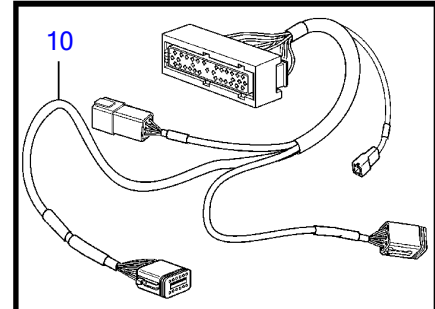

D6-280A-A, D6-280A-B, D6-280I-A, D6-280I-B, D6-310I-A, D6-310A-A, D6-310A-B, D6-310D-B, D6-310I-B, D6-350A-A, D6-350A-B, D6-370A-B, D6-370D-B, D6-370I-A, D6-370I-B

25379

D6-280A-A, D6-280A-B, D6-280I-A, D6-280I-B, D6-310I-A, D6-310A-A, D6-310A-B, D6-310D-B, D6-310I-B, D6-350A-A, D6-350A-B, D6-370A-B, D6-370D-B, D6-370I-A, D6-370I-B

REF	PART NO.	QTY	DESCRIPTION	SEE SEC.	NOTES
1	3840958	1	Display		(3588849)
2	830928	4	Stud		
3	830930	4	Wing nut		
4	3588207	1	Cable kit, display		
5	881786	1	Cable kit		
6	977184	1	Housing		
7	873765	1	Relay		12V
	3171420	1	Relay		24V
8	3889410	1	Extension cable'verl		L=1.5m, (874752)
	874779	1	Extension cable'verl		L=3.0m
	874780	1	Extension cable'verl		L=5.0m
	874781	1	Extension cable'verl		L=7.0m
	874782	1	Extension cable'verl		L=9.0m
	874783	1	Extension cable'verl		L=11.0m
9	874789	1	Cable kit		PCU-HCU, 6 pole, L=5.0m
	889550	1	Cable		PCU-HCU, 6 pole, L=7.0m
	889551	1	Cable		PCU-HCU, 6 pole, L=9.0m
	889552	1	Cable		PCU-HCU, 6 pole, L=11.0m
	888013	1	Cable		PCU-HCU, 6 pole, L=13.0m
	888243	1	Extension cable'verl		Extension cables. Multilink, 6-pin., L=3.0m
	888244	1	Extension cable'verl		Extension cables. Multilink, 6-pin., L=5.0m
	888245	1	Extension cable'verl		Extension cables. Multilink, 6-pin., L=7.0m
	888246	1	Extension cable'verl		Extension cables. Multilink, 6-pin., L=9.0m
	888247	1	Extension cable'verl		Extension cables. Multilink, 6-pin., L=11.0m
10	21122603	1	Cable		Inboard, Engine-PCU cable., L=3.0m
	21122605	1	Cable		Inboard, Engine-PCU cable., L=5.0m (874818)
11	3808576	1	Wiring harness		AQ, Engine-PCU cable., L=3.0m
	3808577	1	Wiring harness		AQ, Engine-PCU cable., L=5.0m
12	874676	1	Cable kit		EVC control lever cable, 6-pole., L=1.5m
13	3588972	1	Cable kit		T-connector bus cable, 6-pole., L=0.5m
14	3587070	1	Starter switch, set		Kit with 2 key switch with identical key.
15	3587071	1	Starter switch		
16	859955	1	• Plastic nut		
17	859953	1	• Key		State key code when ordering
			• Bulletin 49-30	49-30-EN	Key P/N 859953
18	888004	1	Cable, starter switch		
19	21143184	X	Control unit, not programmed		HCU. Software ordered separately or downloaded with Vodia.
	3586261	X	Software		Warehouse programming. This p/n can not be ordered, but will be used for invoicing.
	3586259	X	Software		Vodia-programming. This p/n can not be ordered, but will be used for invoicing.
20	3840321	X	Control unit, not programmed		PCU. Software ordered separately or downloaded with Vodia.
	3586267	X	Software		Warehouse programming. This p/n can not be ordered, but will be used for invoicing.
	3586266	X	Software		Vodia-programming. This p/n can not be ordered, but will be used for invoicing.
21	3588208	1	Cable kit, synchronizing		Synchronizing cable for twin installation. 6 pole.
22	874807	1	Cable kit, fuel, water, rudder		
23	3808852	1	Cable kit, instruments, panels		Aux cable
24	3587054	1	Sensor		Through hull
25	3587055	1	Sensor		Mounted on transom
26	21509941	1	Control unit