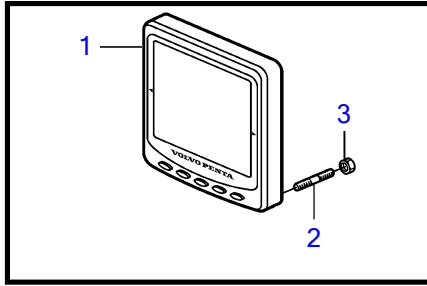

D6-310D-B, D6-370D-B

25388

D6-310D-B, D6-370D-B

REF	PART NO.	QTY	DESCRIPTION	SEE SEC.	NOTES
1	3840958	1	Display		
2	830928	4	Stud		
3	830930	4	Wing nut		
4	3588207	1	Cable kit, display		
5	881786	1	Cable kit		
6	977184	1	Housing		
7	873765	1	Relay		12V
	3171420	1	Relay		24V
8	3889410	1	Extension cable'verl		L=1.5m, (874752)
	3842733	1	Extension cable'verl		L=3.0m
	3842734	1	Extension cable'verl		L=5.0m
	3842735	1	Extension cable'verl		L=7.0m
	3842736	1	Extension cable'verl		L=9.0m
	3842737	1	Extension cable'verl		L=11.0m
9	874789	1	Cable kit		PCU-HCU, 6 pole, L=5.0m
	889550	1	Cable		PCU-HCU, 6 pole, L=7.0m
	889551	1	Cable		PCU-HCU, 6 pole, L=9.0m
	889552	1	Cable		PCU-HCU, 6 pole, L=11.0m
	888013	1	Cable		PCU-HCU, 6 pole, L=13.0m
	3842733	1	Extension cable'verl		Extension cables. Multilink, 6-pin., L=3.0m
	3842734	1	Extension cable'verl		Extension cables. Multilink, 6-pin., L=5.0m
	3842735	1	Extension cable'verl		Extension cables. Multilink, 6-pin., L=7.0m
	3842736	1	Extension cable'verl		Extension cables. Multilink, 6-pin., L=9.0m
	3842737	1	Extension cable'verl		Extension cables. Multilink, 6-pin., L=11.0m
10	21122603	1	Cable		Engine-PCU cable., L=3.0m
	21122605	1	Cable		Engine-PCU cable., L=5.0m
11	874676	1	Cable kit		EVC control lever cable, 6-pole., L=1.5m
12	3588972	1	Cable kit		T-connector bus cable, 6-pole., L=0.5m
13	3587070	1	Starter switch, set		Kit with 2 key switch with identical key.
14	3587071	1	Starter switch		
15	859955	1	• Plastic nut		
16	859953	1	• Key		State key code when ordering
			• Bulletin 49-30	49-30-EN	Key P/N 859953
17	888004	1	Cable, starter switch		
18	3840354	X	Control unit, not programmed		SHCU. Software ordered separately or downloaded with Vodia.
	3586261	X	Software		Warehouse programming. This p/n can not be ordered, but will be used for invoicing.
	3586259	X	Software		Vodia-programming. This p/n can not be ordered, but will be used for invoicing.
19	3840321	X	Control unit, not programmed		PCU. Software ordered separately or downloaded with Vodia.
	3586267	X	Software		Warehouse programming. This p/n can not be ordered, but will be used for invoicing.
	3586266	X	Software		Vodia-programming. This p/n can not be ordered, but will be used for invoicing.
20	3886666	1	Cable, synchronizing		Synchronizing cable for twin installation. 6 pole.
21	874807	1	Cable kit, fuel, water, rudder		
22	3588206	1	Cable kit, y-split		
23	3808852	1	Cable kit, instruments, panels		
24	3587054	1	Sensor		Through hull
25	3587055	1	Sensor		Mounted on transom
26	21509941	1	Control unit