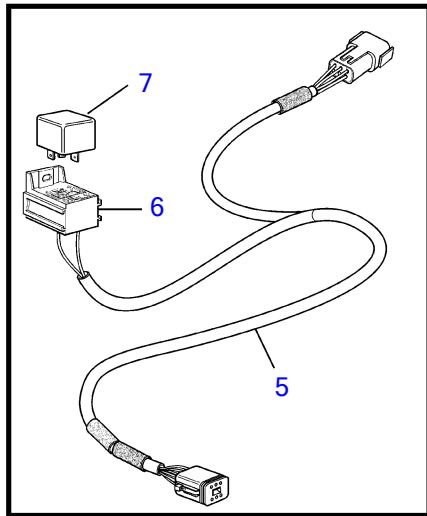

D6-310D-B, D6-370D-B

25388

D6-310D-B, D6-370D-B

REF	PART NO.	QTY	DESCRIPTION	SEE SEC.	NOTES
1	3840958	1	Display		
2	830928	4	Stud		
3	830930	4	Wing nut		
4	3588207	1	Cable kit, display		
5	881786	1	Cable kit		
6	977184	1	Housing		
7	873765	1	Relay		12V
	3171420	1	Relay		24V
8	3889410	1	Extension cable'verl		L=1.5m, (874752)
	3842733	1	Extension cable'verl		L=3.0m
	3842734	1	Extension cable'verl		L=5.0m
	3842735	1	Extension cable'verl		L=7.0m
	3842736	1	Extension cable'verl		L=9.0m
	3842737	1	Extension cable'verl		L=11.0m
9	874789	1	Cable kit		PCU-HCU, 6 pole, L=5.0m
	889550	1	Cable		PCU-HCU, 6 pole, L=7.0m
	889551	1	Cable		PCU-HCU, 6 pole, L=9.0m
	889552	1	Cable		PCU-HCU, 6 pole, L=11.0m
	888013	1	Cable		PCU-HCU, 6 pole, L=13.0m
	3842733	1	Extension cable'verl		Extension cables. Multilink, 6-pin., L=3.0m
	3842734	1	Extension cable'verl		Extension cables. Multilink, 6-pin., L=5.0m
	3842735	1	Extension cable'verl		Extension cables. Multilink, 6-pin., L=7.0m
	3842736	1	Extension cable'verl		Extension cables. Multilink, 6-pin., L=9.0m
	3842737	1	Extension cable'verl		Extension cables. Multilink, 6-pin., L=11.0m
10	21122603	1	Cable		Engine-PCU cable., L=3.0m
	21122605	1	Cable		Engine-PCU cable., L=5.0m
11	874676	1	Cable kit		EVC control lever cable, 6-pole., L=1.5m
12	3588972	1	Cable kit		T-connector bus cable, 6-pole., L=0.5m
13	3587070	1	Starter switch, set		Kit with 2 key switch with identical key.
14	3587071	1	Starter switch		
15	859955	1	• Plastic nut		
16	859953	1	• Key		State key code when ordering
			• Bulletin 49-30	49-30-EN	Key P/N 859953
17	888004	1	Cable, starter switch		
18	3840354	X	Control unit, not programmed		SHCU. Software ordered separately or downloaded with Vodia.
	3586261	X	Software		Warehouse programming. This p/n can not be ordered, but will be used for invoicing.
	3586259	X	Software		Vodia-programming. This p/n can not be ordered, but will be used for invoicing.
19	3840321	X	Control unit, not programmed		PCU. Software ordered separately or downloaded with Vodia.
	3586267	X	Software		Warehouse programming. This p/n can not be ordered, but will be used for invoicing.
	3586266	X	Software		Vodia-programming. This p/n can not be ordered, but will be used for invoicing.
20	3886666	1	Cable, synchronizing		Synchronizing cable for twin installation. 6 pole.
21	874807	1	Cable kit, fuel, water, rudder		
22	3588206	1	Cable kit, y-split		
23	3808852	1	Cable kit, instruments, panels		
24	3587054	1	Sensor		Through hull
25	3587055	1	Sensor		Mounted on transom
26	21509941	1	Control unit