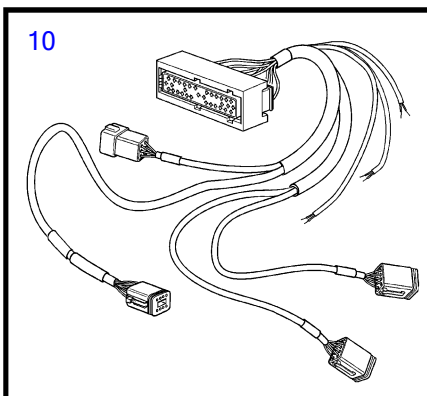

D6-310D-B, D6-370D-B

25388

D6-310D-B, D6-370D-B

REF	PART NO.	QTY	DESCRIPTION	SEE SEC.	NOTES
1	3840958	1	Display		
2	830928	4	Stud		
3	830930	4	Wing nut		
4	3588207	1	Cable kit, display		
5	881786	1	Cable kit		
6	977184	1	Housing		
7	873765	1	Relay		12V
	3171420	1	Relay		24V
8	3889410	1	Extension cable'verl		L=1.5m, (874752)
	3842733	1	Extension cable'verl		L=3.0m
	3842734	1	Extension cable'verl		L=5.0m
	3842735	1	Extension cable'verl		L=7.0m
	3842736	1	Extension cable'verl		L=9.0m
	3842737	1	Extension cable'verl		L=11.0m
9	874789	1	Cable kit		PCU-HCU, 6 pole, L=5.0m
	889550	1	Cable		PCU-HCU, 6 pole, L=7.0m
	889551	1	Cable		PCU-HCU, 6 pole, L=9.0m
	889552	1	Cable		PCU-HCU, 6 pole, L=11.0m
	888013	1	Cable		PCU-HCU, 6 pole, L=13.0m
	3842733	1	Extension cable'verl		Extension cables. Multilink, 6-pin., L=3.0m
	3842734	1	Extension cable'verl		Extension cables. Multilink, 6-pin., L=5.0m
	3842735	1	Extension cable'verl		Extension cables. Multilink, 6-pin., L=7.0m
	3842736	1	Extension cable'verl		Extension cables. Multilink, 6-pin., L=9.0m
	3842737	1	Extension cable'verl		Extension cables. Multilink, 6-pin., L=11.0m
10	21122603	1	Cable		Engine-PCU cable., L=3.0m
	21122605	1	Cable		Engine-PCU cable., L=5.0m
11	874676	1	Cable kit		EVC control lever cable, 6-pole., L=1.5m
12	3588972	1	Cable kit		T-connector bus cable, 6-pole., L=0.5m
13	3587070	1	Starter switch, set		Kit with 2 key switch with identical key.
14	3587071	1	Starter switch		
15	859955	1	• Plastic nut		
16	859953	1	• Key		State key code when ordering
			• Bulletin 49-30	49-30-EN	Key P/N 859953
17	888004	1	Cable, starter switch		
18	3840354	X	Control unit, not programmed		SHCU. Software ordered separately or downloaded with Vodia.
	3586261	X	Software		Warehouse programming. This p/n can not be ordered, but will be used for invoicing.
	3586259	X	Software		Vodia-programming. This p/n can not be ordered, but will be used for invoicing.
19	3840321	X	Control unit, not programmed		PCU. Software ordered separately or downloaded with Vodia.
	3586267	X	Software		Warehouse programming. This p/n can not be ordered, but will be used for invoicing.
	3586266	X	Software		Vodia-programming. This p/n can not be ordered, but will be used for invoicing.
20	3886666	1	Cable, synchronizing		Synchronizing cable for twin installation. 6 pole.
21	874807	1	Cable kit, fuel, water, rudder		
22	3588206	1	Cable kit, y-split		
23	3808852	1	Cable kit, instruments, panels		
24	3587054	1	Sensor		Through hull
25	3587055	1	Sensor		Mounted on transom
26	21509941	1	Control unit