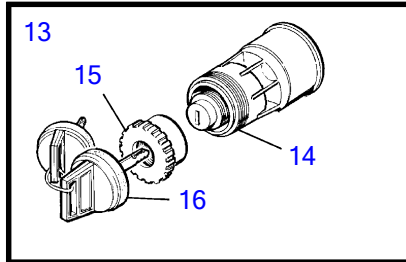

D6-310D-B, D6-370D-B

25388

D6-310D-B, D6-370D-B

REF	PART NO.	QTY	DESCRIPTION	SEE SEC.	NOTES
1	3840958	1	Display		
2	830928	4	Stud		
3	830930	4	Wing nut		
4	3588207	1	Cable kit, display		
5	881786	1	Cable kit		
6	977184	1	Housing		
7	873765	1	Relay		12V
	3171420	1	Relay		24V
8	3889410	1	Extension cable'verl		L=1.5m, (874752)
	3842733	1	Extension cable'verl		L=3.0m
	3842734	1	Extension cable'verl		L=5.0m
	3842735	1	Extension cable'verl		L=7.0m
	3842736	1	Extension cable'verl		L=9.0m
	3842737	1	Extension cable'verl		L=11.0m
9	874789	1	Cable kit		PCU-HCU, 6 pole, L=5.0m
	889550	1	Cable		PCU-HCU, 6 pole, L=7.0m
	889551	1	Cable		PCU-HCU, 6 pole, L=9.0m
	889552	1	Cable		PCU-HCU, 6 pole, L=11.0m
	888013	1	Cable		PCU-HCU, 6 pole, L=13.0m
	3842733	1	Extension cable'verl		Extension cables. Multilink, 6-pin., L=3.0m
	3842734	1	Extension cable'verl		Extension cables. Multilink, 6-pin., L=5.0m
	3842735	1	Extension cable'verl		Extension cables. Multilink, 6-pin., L=7.0m
	3842736	1	Extension cable'verl		Extension cables. Multilink, 6-pin., L=9.0m
	3842737	1	Extension cable'verl		Extension cables. Multilink, 6-pin., L=11.0m
10	21122603	1	Cable		Engine-PCU cable., L=3.0m
	21122605	1	Cable		Engine-PCU cable., L=5.0m
11	874676	1	Cable kit		EVC control lever cable, 6-pole., L=1.5m
12	3588972	1	Cable kit		T-connector bus cable, 6-pole., L=0.5m
13	3587070	1	Starter switch, set		Kit with 2 key switch with identical key.
14	3587071	1	Starter switch		
15	859955	1	• Plastic nut		
16	859953	1	• Key		State key code when ordering
			• Bulletin 49-30	49-30-EN	Key P/N 859953
17	888004	1	Cable, starter switch		
18	3840354	X	Control unit, not programmed		SHCU. Software ordered separately or downloaded with Vodia.
	3586261	X	Software		Warehouse programming. This p/n can not be ordered, but will be used for invoicing.
	3586259	X	Software		Vodia-programming. This p/n can not be ordered, but will be used for invoicing.
19	3840321	X	Control unit, not programmed		PCU. Software ordered separately or downloaded with Vodia.
	3586267	X	Software		Warehouse programming. This p/n can not be ordered, but will be used for invoicing.
	3586266	X	Software		Vodia-programming. This p/n can not be ordered, but will be used for invoicing.
20	3886666	1	Cable, synchronizing		Synchronizing cable for twin installation. 6 pole.
21	874807	1	Cable kit, fuel, water, rudder		
22	3588206	1	Cable kit, y-split		
23	3808852	1	Cable kit, instruments, panels		
24	3587054	1	Sensor		Through hull
25	3587055	1	Sensor		Mounted on transom
26	21509941	1	Control unit