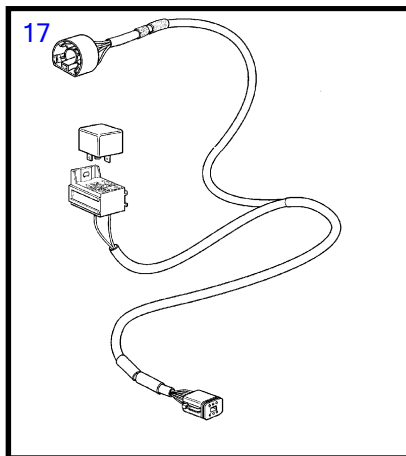

D6-310D-B, D6-370D-B

25388

D6-310D-B, D6-370D-B

REF	PART NO.	QTY	DESCRIPTION	SEE SEC.	NOTES
1	3840958	1	Display		
2	830928	4	Stud		
3	830930	4	Wing nut		
4	3588207	1	Cable kit, display		
5	881786	1	Cable kit		
6	977184	1	Housing		
7	873765	1	Relay		12V
	3171420	1	Relay		24V
8	3889410	1	Extension cable'verl		L=1.5m, (874752)
	3842733	1	Extension cable'verl		L=3.0m
	3842734	1	Extension cable'verl		L=5.0m
	3842735	1	Extension cable'verl		L=7.0m
	3842736	1	Extension cable'verl		L=9.0m
	3842737	1	Extension cable'verl		L=11.0m
9	874789	1	Cable kit		PCU-HCU, 6 pole, L=5.0m
	889550	1	Cable		PCU-HCU, 6 pole, L=7.0m
	889551	1	Cable		PCU-HCU, 6 pole, L=9.0m
	889552	1	Cable		PCU-HCU, 6 pole, L=11.0m
	888013	1	Cable		PCU-HCU, 6 pole, L=13.0m
	3842733	1	Extension cable'verl		Extension cables. Multilink, 6-pin., L=3.0m
	3842734	1	Extension cable'verl		Extension cables. Multilink, 6-pin., L=5.0m
	3842735	1	Extension cable'verl		Extension cables. Multilink, 6-pin., L=7.0m
	3842736	1	Extension cable'verl		Extension cables. Multilink, 6-pin., L=9.0m
	3842737	1	Extension cable'verl		Extension cables. Multilink, 6-pin., L=11.0m
10	21122603	1	Cable		Engine-PCU cable., L=3.0m
	21122605	1	Cable		Engine-PCU cable., L=5.0m
11	874676	1	Cable kit		EVC control lever cable, 6-pole., L=1.5m
12	3588972	1	Cable kit		T-connector bus cable, 6-pole., L=0.5m
13	3587070	1	Starter switch, set		Kit with 2 key switch with identical key.
14	3587071	1	Starter switch		
15	859955	1	• Plastic nut		
16	859953	1	• Key		State key code when ordering
			• Bulletin 49-30	49-30-EN	Key P/N 859953
17	888004	1	Cable, starter switch		
18	3840354	X	Control unit, not programmed		SHCU. Software ordered separately or downloaded with Vodia.
	3586261	X	Software		Warehouse programming. This p/n can not be ordered, but will be used for invoicing.
	3586259	X	Software		Vodia-programming. This p/n can not be ordered, but will be used for invoicing.
19	3840321	X	Control unit, not programmed		PCU. Software ordered separately or downloaded with Vodia.
	3586267	X	Software		Warehouse programming. This p/n can not be ordered, but will be used for invoicing.
	3586266	X	Software		Vodia-programming. This p/n can not be ordered, but will be used for invoicing.
20	3886666	1	Cable, synchronizing		Synchronizing cable for twin installation. 6 pole.
21	874807	1	Cable kit, fuel, water, rudder		
22	3588206	1	Cable kit, y-split		
23	3808852	1	Cable kit, instruments, panels		
24	3587054	1	Sensor		Through hull
25	3587055	1	Sensor		Mounted on transom
26	21509941	1	Control unit