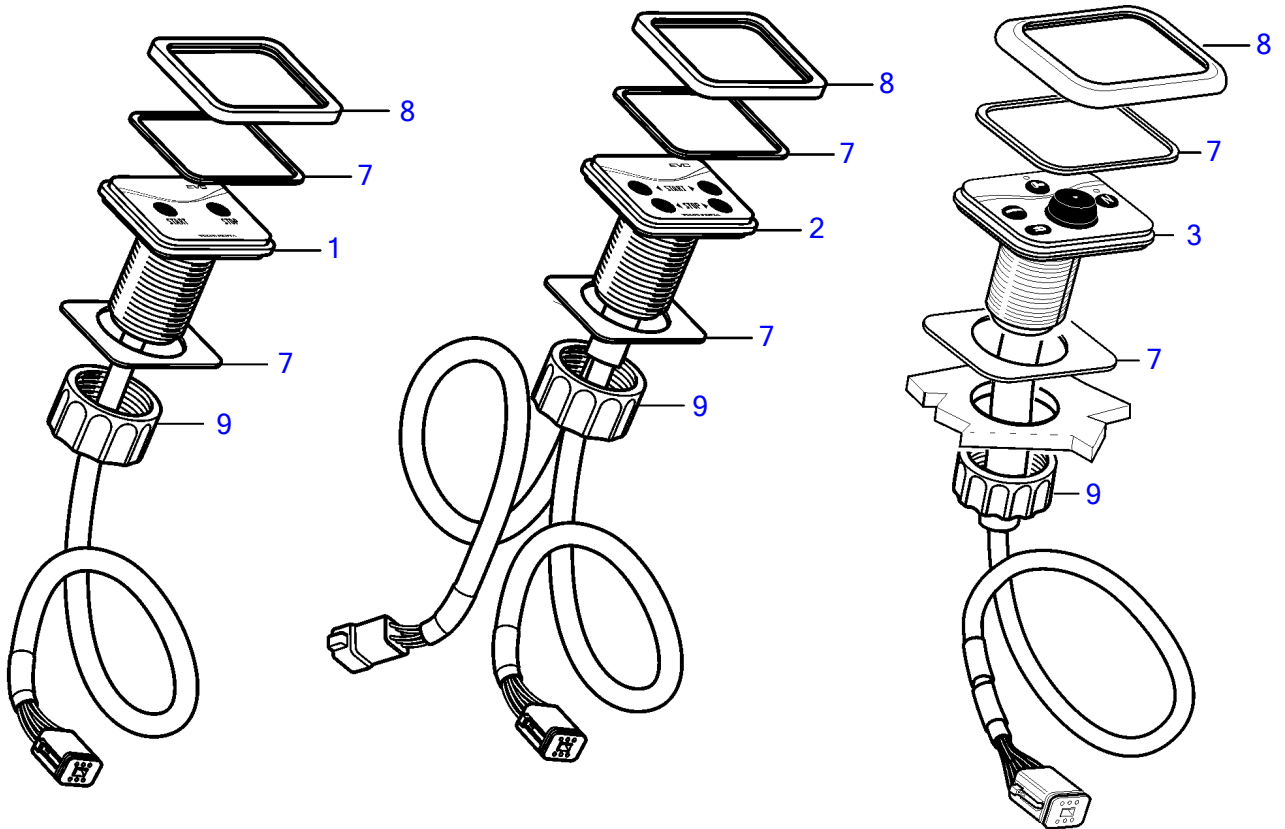

D6-280A-B, D6-280I-B, D6-310A-B, D6-310D-B, D6-310I-B, D6-330A-B, D6-330D-B, D6-330I-B, D6-350A-B, D6-370A-B, D6-370D-B, D6-370I-B, D6-435D-A, D6-435I-A

23703

D6-280A-B, D6-280I-B, D6-310A-B, D6-310D-B, D6-310I-B, D6-330A-B, D6-330D-B, D6-330I-B, D6-350A-B, D6-370A-B, D6-370D-B, D6-370I-B, D6-435D-A, D6-435I-A

REF	PART NO.	QTY	DESCRIPTION	NOTES
1	40005641	1	Control panel	Single installation, (3807315)
2	40005642	1	Control panel	Twin installation, Dual station, (3807316)
3	21310162	1	Control panel	Single installation, (3883350)
4	21310164	1	Control panel	Twin installation
5	40005634	1	Control panel	Power trim, (3807314)
6	21310167	1	Control panel	Triple installation., (3888503)
7	3808135	1	• Gasket	Also for flushmounting.
8	3808131	1	• Frame	
9	3808134	1	• Nut	