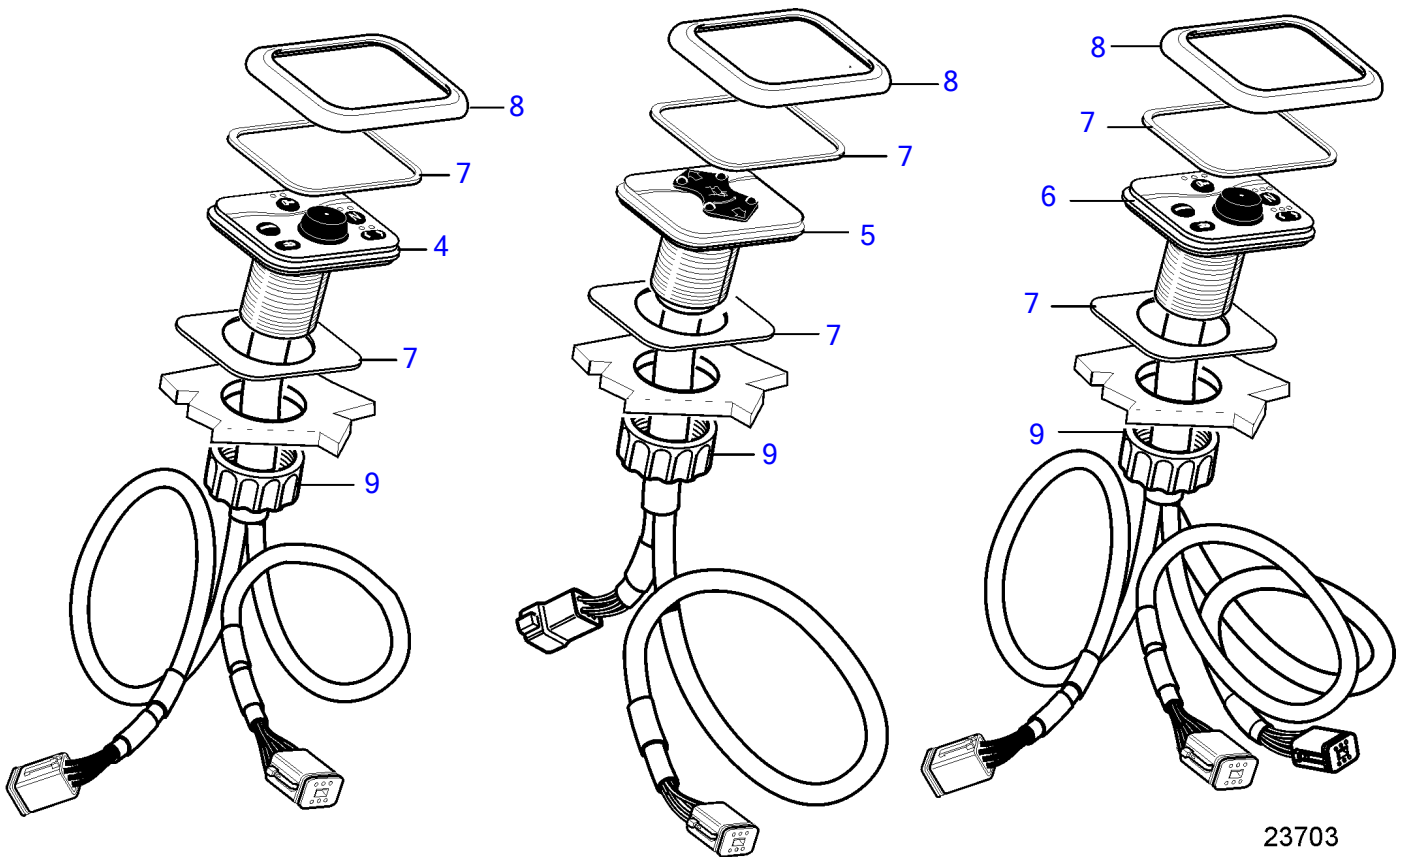

D6-280A-B, D6-280I-B, D6-310A-B, D6-310D-B, D6-310I-B, D6-330A-B, D6-330D-B, D6-330I-B, D6-350A-B, D6-370A-B, D6-370D-B, D6-370I-B, D6-435D-A, D6-435I-A

23703

D6-280A-B, D6-280I-B, D6-310A-B, D6-310D-B, D6-310I-B, D6-330A-B, D6-330D-B, D6-330I-B, D6-350A-B, D6-370A-B, D6-370D-B, D6-370I-B, D6-435D-A, D6-435I-A

REF	PART NO.	QTY	DESCRIPTION	NOTES
1	40005641	1	Control panel	Single installation, (3807315)
2	40005642	1	Control panel	Twin installation, Dual station, (3807316)
3	21310162	1	Control panel	Single installation, (3883350)
4	21310164	1	Control panel	Twin installation
5	40005634	1	Control panel	Power trim, (3807314)
6	21310167	1	Control panel	Triple installation., (3888503)
7	3808135	1	• Gasket	Also for flushmounting.
8	3808131	1	• Frame	
9	3808134	1	• Nut	