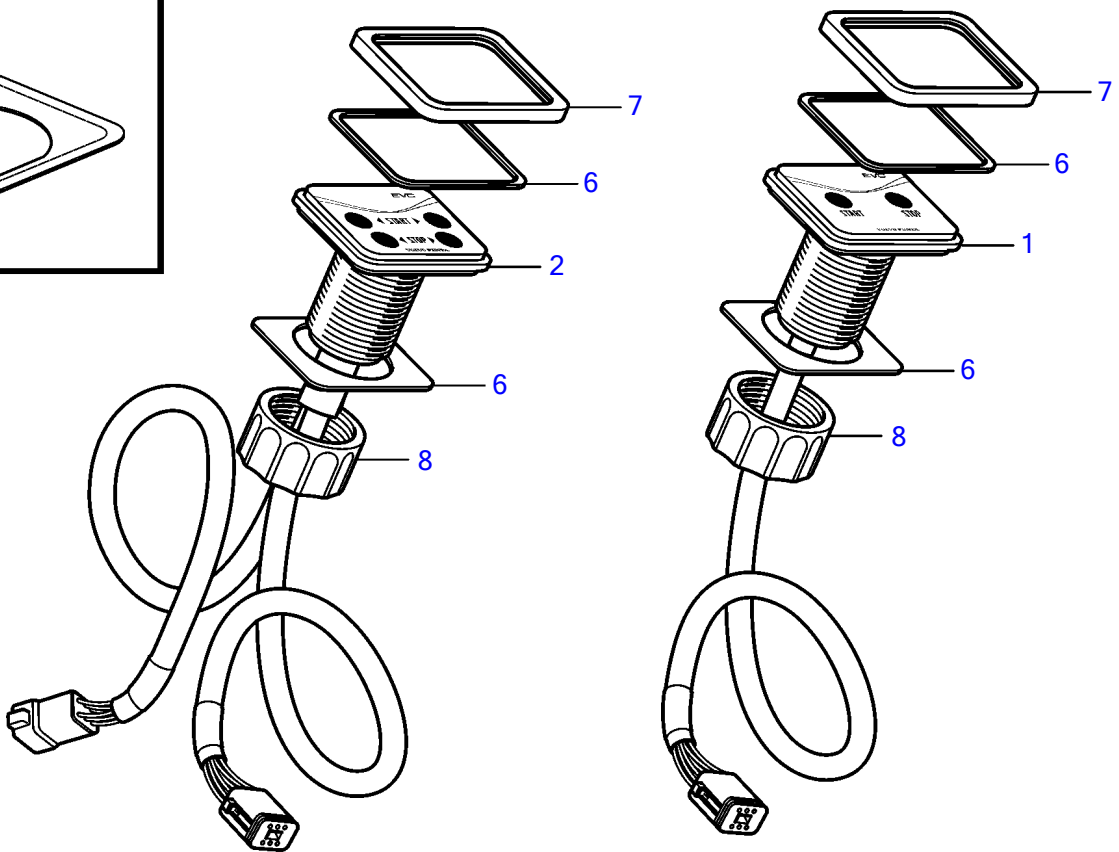

D6-280A-B, D6-280I-B, D6-310A-B, D6-310D-B, D6-310I-B, D6-350A-B, D6-370A-B, D6-370D-B, D6-370I-B

20837

D6-280A-B, D6-280I-B, D6-310A-B, D6-310D-B, D6-310I-B, D6-350A-B, D6-370A-B, D6-370D-B, D6-370I-B

REF	PART NO.	QTY	DESCRIPTION	NOTES
1	40005641	1	Control panel	Single installation, (3807315)
2	40005642	1	Control panel	Twin installation, (3807316)
3	21123925	1	Control panel	Single installation, (3807312)
4	21123928	1	Control panel	Twin installation, (3807313)
5	40005634	1	Control panel	Power trim, (3807314)
6	3808135	1	• Gasket	Also for flushmounting.
7	3808131	1	• Frame	
8	3808134	1	• Nut	