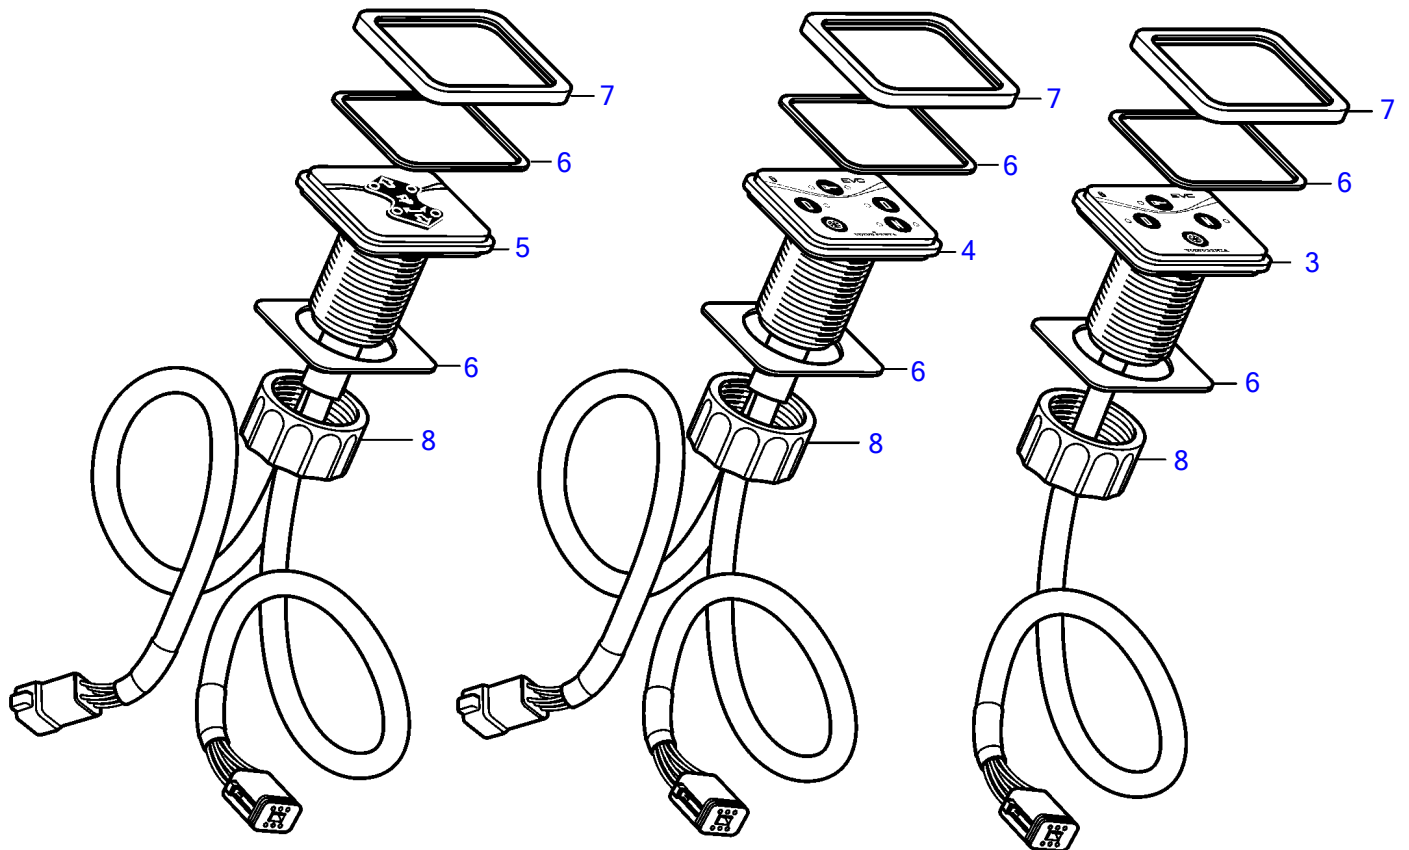

D6-280A-B, D6-280I-B, D6-310A-B, D6-310D-B, D6-310I-B, D6-350A-B, D6-370A-B, D6-370D-B, D6-370I-B

20837

D6-280A-B, D6-280I-B, D6-310A-B, D6-310D-B, D6-310I-B, D6-350A-B, D6-370A-B, D6-370D-B, D6-370I-B

REF	PART NO.	QTY	DESCRIPTION	NOTES
1	40005641	1	Control panel	Single installation, (3807315)
2	40005642	1	Control panel	Twin installation, (3807316)
3	21123925	1	Control panel	Single installation, (3807312)
4	21123928	1	Control panel	Twin installation, (3807313)
5	40005634	1	Control panel	Power trim, (3807314)
6	3808135	1	• Gasket	Also for flushmounting.
7	3808131	1	• Frame	
8	3808134	1	• Nut	