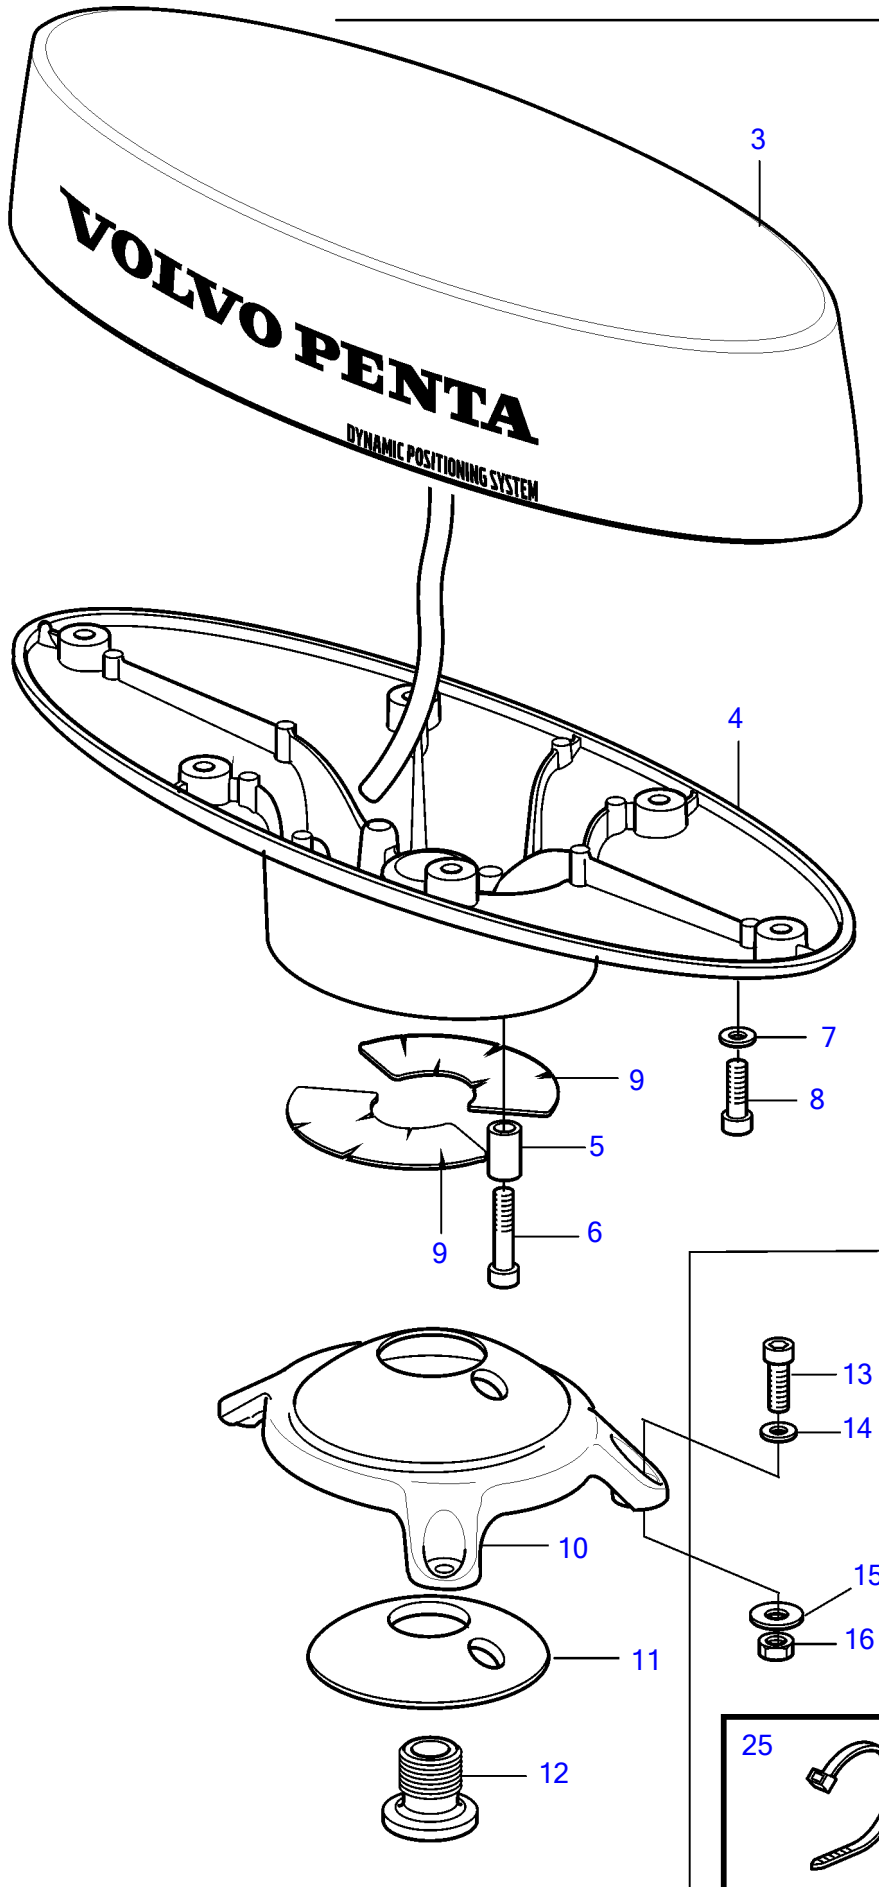

D6-310D-B, D6-310D-C, D6-310D-D, D6-330D-B, D6-330D-C, D6-330D-D, D6-370D-B, D6-370D-C, D6-370D-D, D6-310D-E, D6-330D-E, D6-370D-E, D6-435D-A, D6-435D-D, D6-435D-C, D6-435D-E

23

**WARNING**

▲ Avoid severe injury or death due to drowning, falls or proper use of correct.

Do not stay on the swim platform when engine is running.

Do not enter the water while engine are running. Boat can move suddenly.

Hold on while on the swim platform.

24

**WARNING**

When DPS is in Use Boats Underway

1

2

26397

D6-310D-B, D6-310D-C, D6-310D-D, D6-330D-B, D6-330D-C, D6-330D-D, D6-370D-B, D6-370D-C, D6-370D-D, D6-310D-E, D6-330D-E, D6-370D-E, D6-435D-A, D6-435D-D, D6-435D-C, D6-435D-E

REF	PART NO.	QTY	DESCRIPTION	NOTES
1	21300833	1	Antenna kit	
2	(21300831)	1	• Antenna	Obsolete part
3	21231832	1	• • Sensor	
4	21395738	1	• • • Antenna base	
5	478344	2	• • • Spacer sleeve	
6	994153	2	• • • Hex. socket screw	
7	941670	6	• • • Washer	
8	994138	6	• • • Hex. socket screw	
9	21328699	2	• • • Decal	
10	21300823	1	• • • Antenna base	
11	21300829	1	• • • Tensioning ring	
12	21330777	1	• • • Hollow screw	
13	994153	3	• Hex. socket screw	
14	941670	3	• Washer	
15	993419	3	• Washer	
16	946330	3	• Hexagon nut	
17	21303890	1	• Cable grommet	
18	961314	1	• Cross recessed screw	
19	874960	1	• Housing	
20	874961	1	• Wedge	
21	8397660	1	• Plug	
22	21231837	1	• Converter	
23	21318999	1	• Decal	
24	21325536	1	• Label	
25	948211	3	• Cable tie	