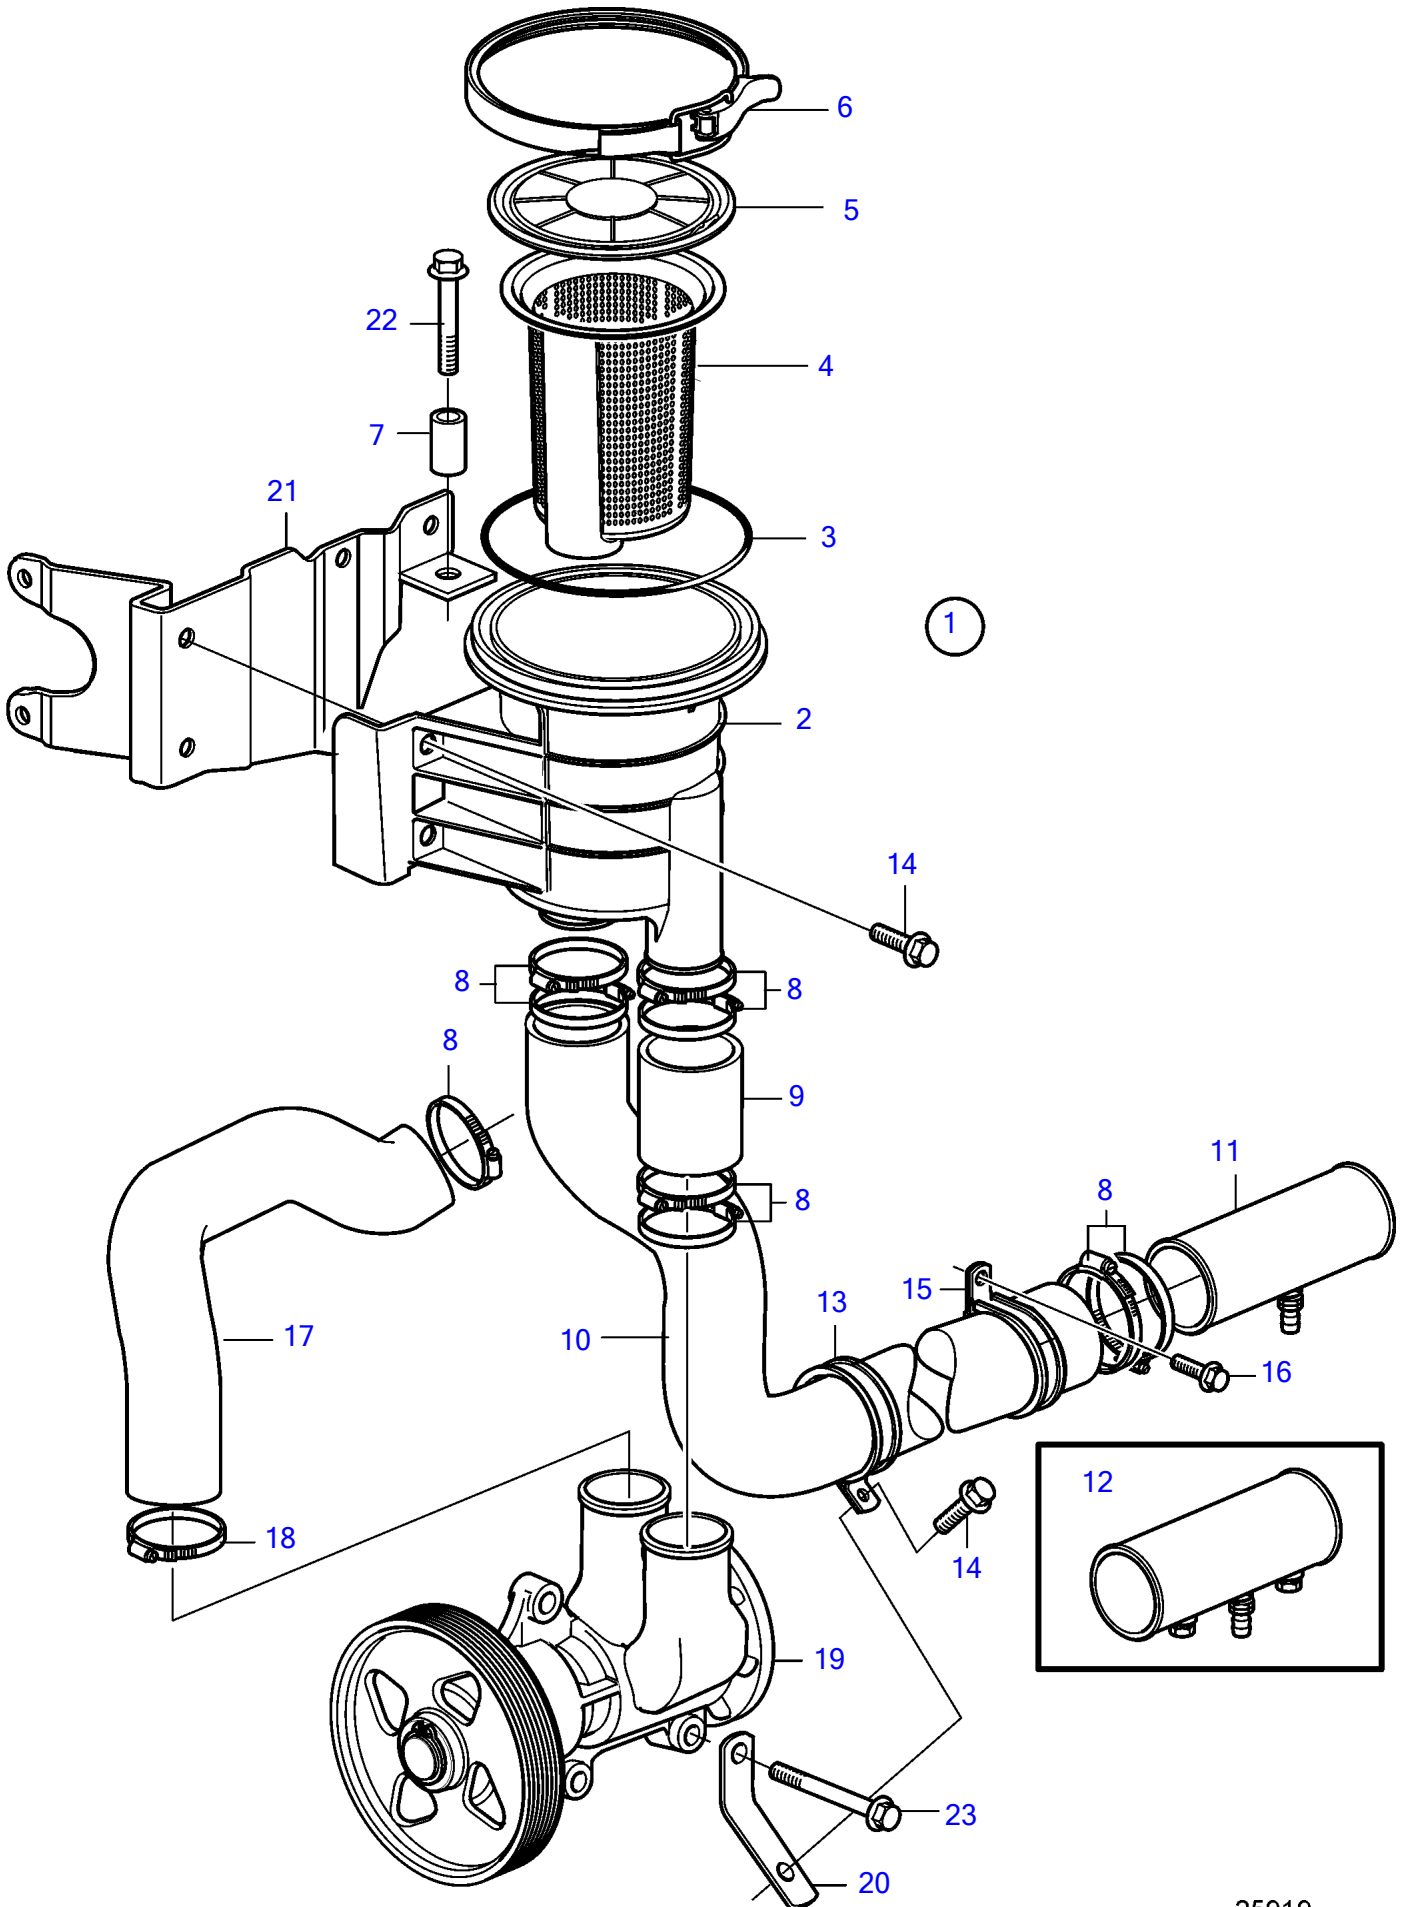

D6-400A-E

D6-400A-E

REF	PART NO.	QTY	DESCRIPTION	SEE SEC.	NOTES
1	21368500	1	Sea water filter		
2	(21368502)	1	• Strainer housing		Obsolete part
3	995147	1	• O-ring		
4	21368504	1	• Strainer		
5	21445782	1	• Cover		
6	21368508	1	• V-band clamp		
7	3528225	1	• Spacer sleeve		
8	961672	9	Hose clamp		
9	994814	1	Rubber hose		
10	21655922	1	Hose		
11	3584430	1	T-pipe		
12	3584243	1	Radiator		
13	980476	1	Clamp		
14	946173	3	Flange screw		
15	984474	1	Clamp		
16	945444	1	Flange screw		
17	21368514	1	Hose		
18	961671	1	Hose clamp		
19	21419376	1	Sea water pump		
			•	36391	
			• Bulletin P-26-6-5	P-26-6-5-EN	New seawater pump kits
20	21619824	1	Bracket		
21	21368510	1	Bracket		
22	973924	1	Flange screw		
23	947760	4	Flange screw		