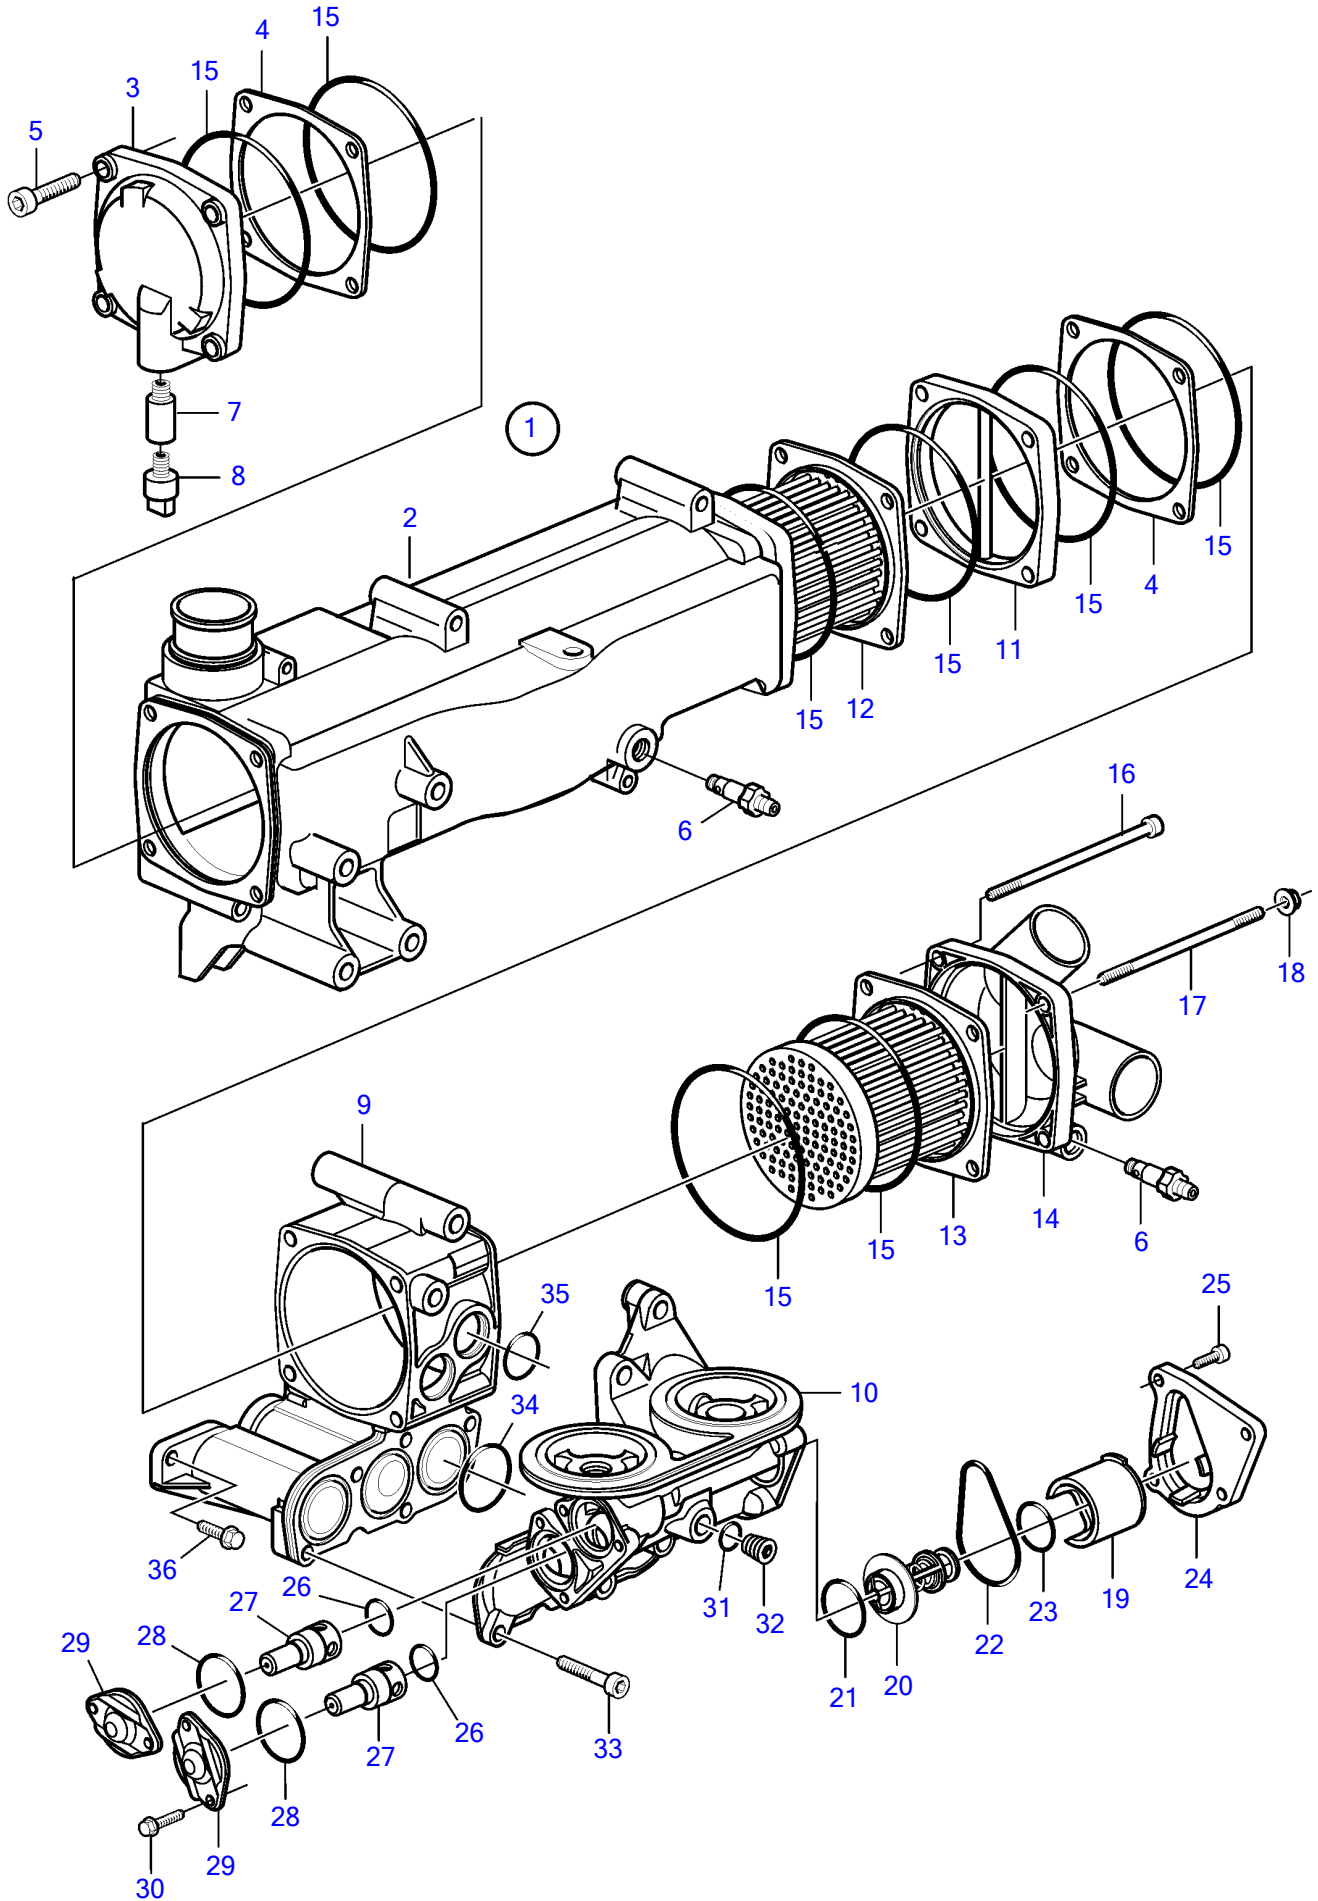

D6-280A-A, D6-280I-A, D6-310I-A, D6-310A-A, D6-350A-A, D6-350A-B, D6-370I-A

D6-280A-A, D6-280I-A, D6-310I-A, D6-310A-A, D6-350A-A, D6-350A-B, D6-370I-A

| REF | PART NO. | QTY | DESCRIPTION         | NOTES                    |
|-----|----------|-----|---------------------|--------------------------|
| 1   | 3812564  | 1   | Heat exchanger      | (3582297)                |
| 2   |          | 1   | ▪ Housing           |                          |
| 3   | 3583641  | 1   | ▪ End cover         |                          |
| 4   | 3583646  | 2   | ▪ Spacer            |                          |
| 5   | 959223   | 4   | ▪ Hex. socket screw |                          |
| 6   | 3583822  | 2   | ▪ Draining nipple   |                          |
| 7   | 838929   | 1   | ▪ Anode             |                          |
| 8   | 838928   | 1   | ▪ Plug              |                          |
| 9   | 3583643  | 1   | ▪ Housing           |                          |
| 10  | 3584419  |     | ▪ Housing           |                          |
| 11  | 3583642  | 1   | ▪ Spacer            |                          |
| 12  | 3583653  | 1   | ▪ Tube              |                          |
| 13  | 3583645  | 1   | ▪ Tube              |                          |
| 14  | 3595407  | 1   | ▪ End cover         |                          |
| 15  | 3583647  | 8   | ▪ O-ring            |                          |
| 16  | 968893   | 2   | ▪ Flange screw      |                          |
| 17  | 3583650  | 2   | ▪ Stud              |                          |
| 18  | 945408   | 2   | ▪ Flange nut        |                          |
| 19  | 3583829  | 1   | ▪ Retainer          |                          |
| 20  |          | 1   | ▪ Thermostat        | Including in kit 3588437 |
| 21  | 3583830  | 1   | ▪ O-ring            |                          |
| 22  | 3583831  | 1   | ▪ O-ring            |                          |
| 23  | 3583832  | 1   | ▪ O-ring            |                          |
| 24  | 3583828  | 1   | ▪ Cover             |                          |
| 25  | 947542   | 4   | ▪ Flange screw      |                          |
| 26  | 469846   | 2   | ▪ Sealing ring      |                          |
| 27  | 471706   | 2   | ▪ Reduction valve   |                          |
| 28  | 982193   | 2   | ▪ O-ring            |                          |
| 29  | 471648   | 2   | ▪ Cover             |                          |
| 30  | 946544   | 4   | ▪ Flange screw      |                          |
| 31  | 947282   | 1   | ▪ Gasket            |                          |
| 32  | 960629   | 1   | ▪ Plug              |                          |
| 33  | 959223   | 5   | ▪ Hex. socket screw |                          |
| 34  | 866690   | 3   | ▪ O-ring            |                          |
| 35  | 3885174  | 2   | ▪ O-ring            |                          |
| 36  | 945444   | 3   | Flange screw        |                          |