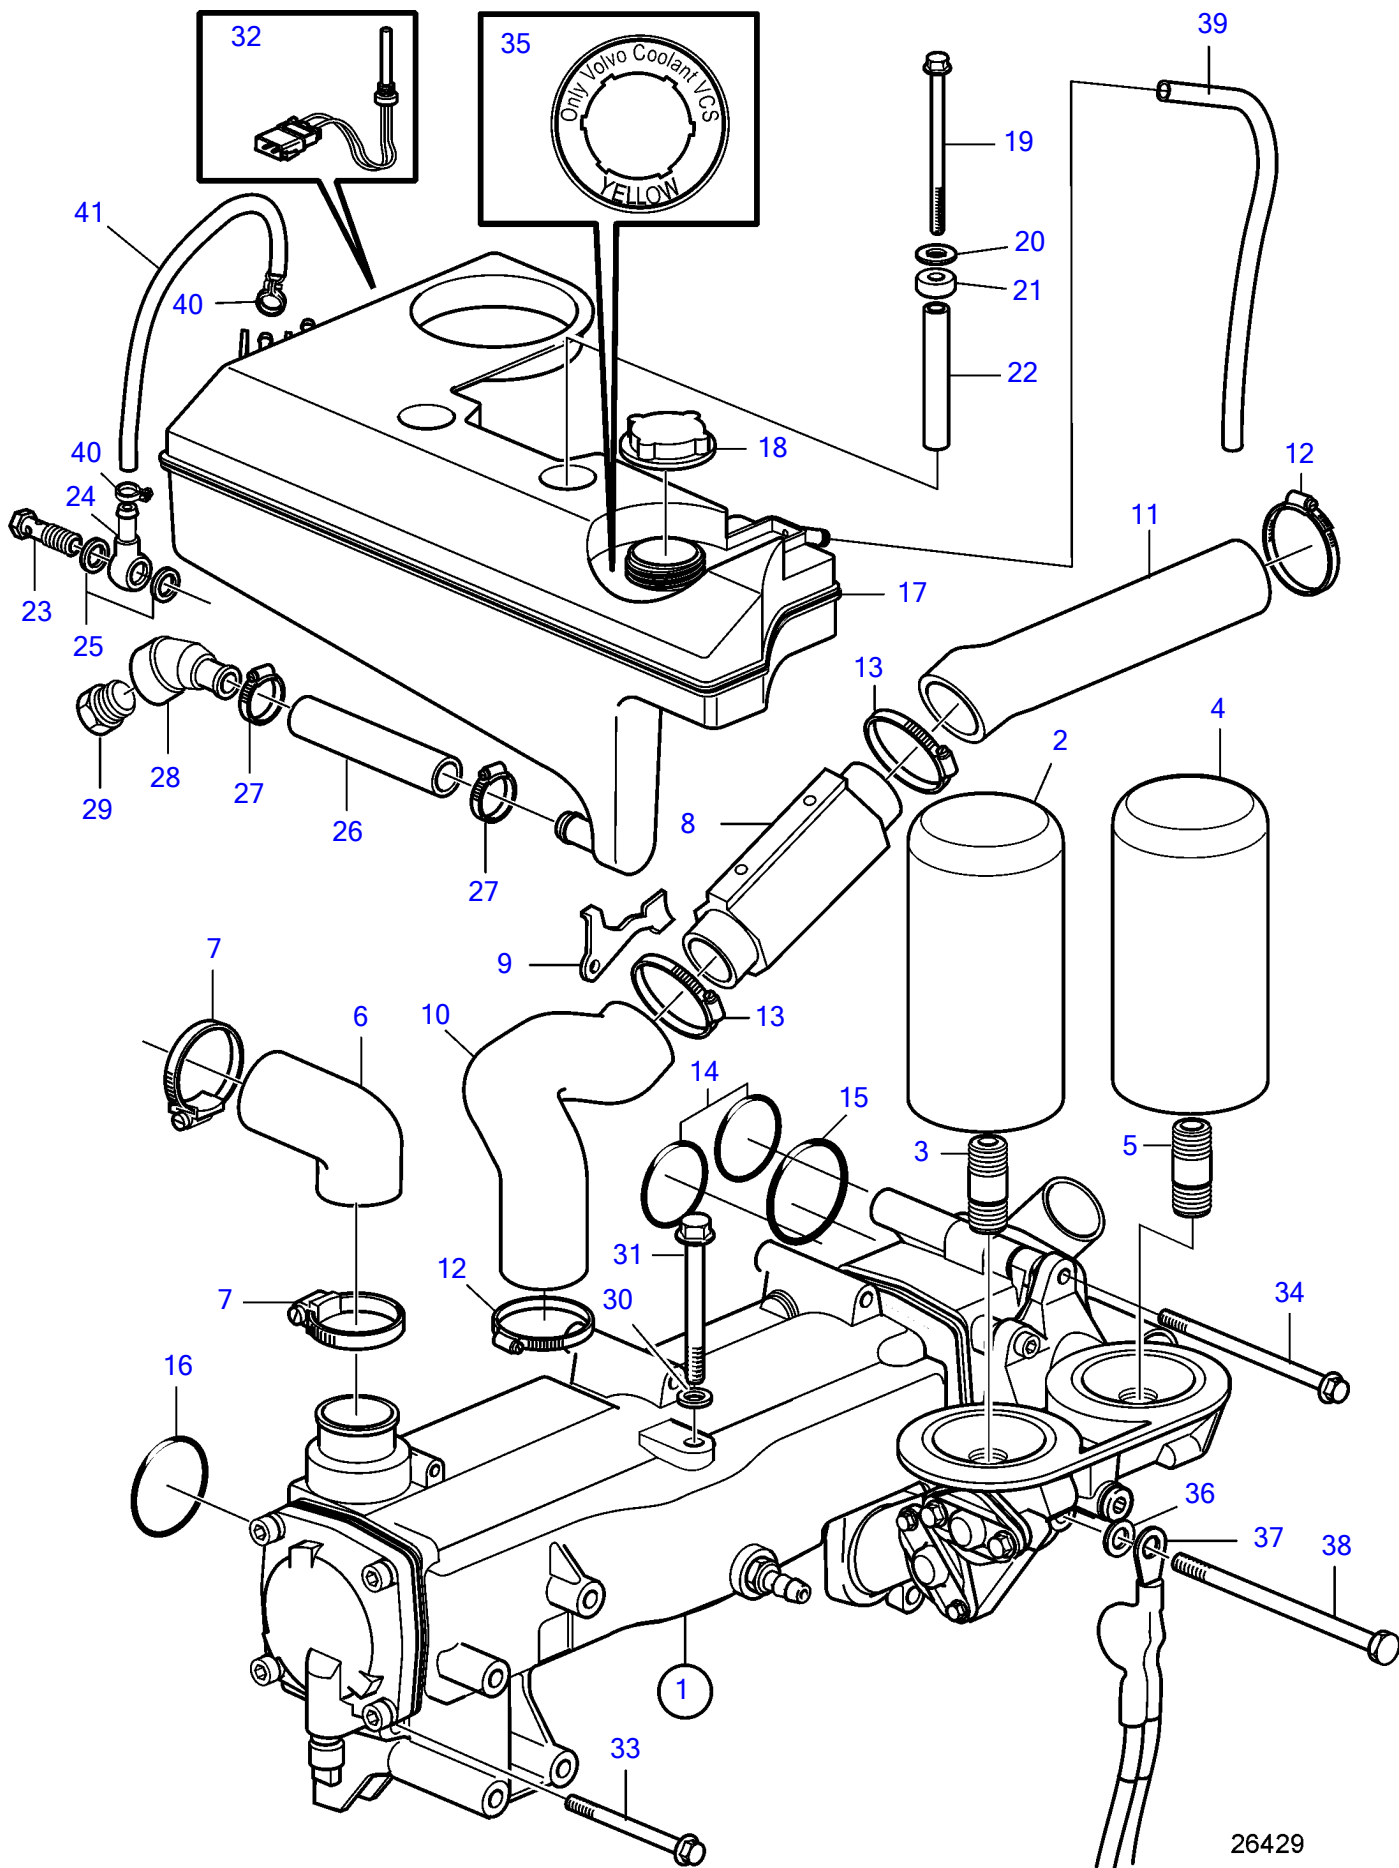

D6-400A-E, D6-435D-D, D6-435D-C, D6-435D-E, D6-435I-C, D6-435I-D, D6-435I-E

26429

D6-400A-E, D6-435D-D, D6-435D-C, D6-435D-E, D6-435I-C, D6-435I-D, D6-435I-E

REF	PART NO.	QTY	DESCRIPTION	SEE SEC.	NOTES
1	40005721	1	Heat exchanger		
			.	37323	
2	21632901	1	Oil filter		By pass
3	423067	1	Nipple		
4	3582732	1	Oil filter		Full flow.
5	3583695	1	Nipple		
6	3808093	1	Hose		
7	961672	2	Hose clamp		
8	3583818	1	Fuel cooler		
9	3583819	1	Bracket		
10	3583009	1	Hose		
11	3817783	1	Hose		
12	943478	2	Hose clamp		
13	943479	2	Hose clamp		
14	949722	2	O-ring		
15	976041	1	O-ring		
16	969415	1	O-ring		
17	3887582	1	Expansion tank		(3584072)
18	1674083	1	Pressure cap		
19	965184	2	Flange screw		L=100mm
20	976944	2	Washer		
21	3285120	2	Spacer sleeve		
22	3583863	2	Spacer sleeve		
23	969299	1	Hollow screw		
24	858750	1	Banjo nipple		
25	11994	2	Gasket		
26	952969	1	Hose		
27	943472	2	Hose clamp		
28	3808586	1	T-nipple		(3584237)
29	479956	1	Plug		
30	3583833	1	Washer		
31	3583648	1	Screw		
32	3547710	1	Level guard		
33	965184	4	Flange screw		
34	968893	1	Flange screw		
35	21506995	1	Label		
36	955894	1	Washer		
37	21923306	1	Wiring harness kit	7034	
38	980103	1	Hexagon screw		
39	942754	1	Hose		
40	975270	2	Hose clamp		
41	942700	1	Hose		

7746210-26-35179

26429

Upd:2014-07-03