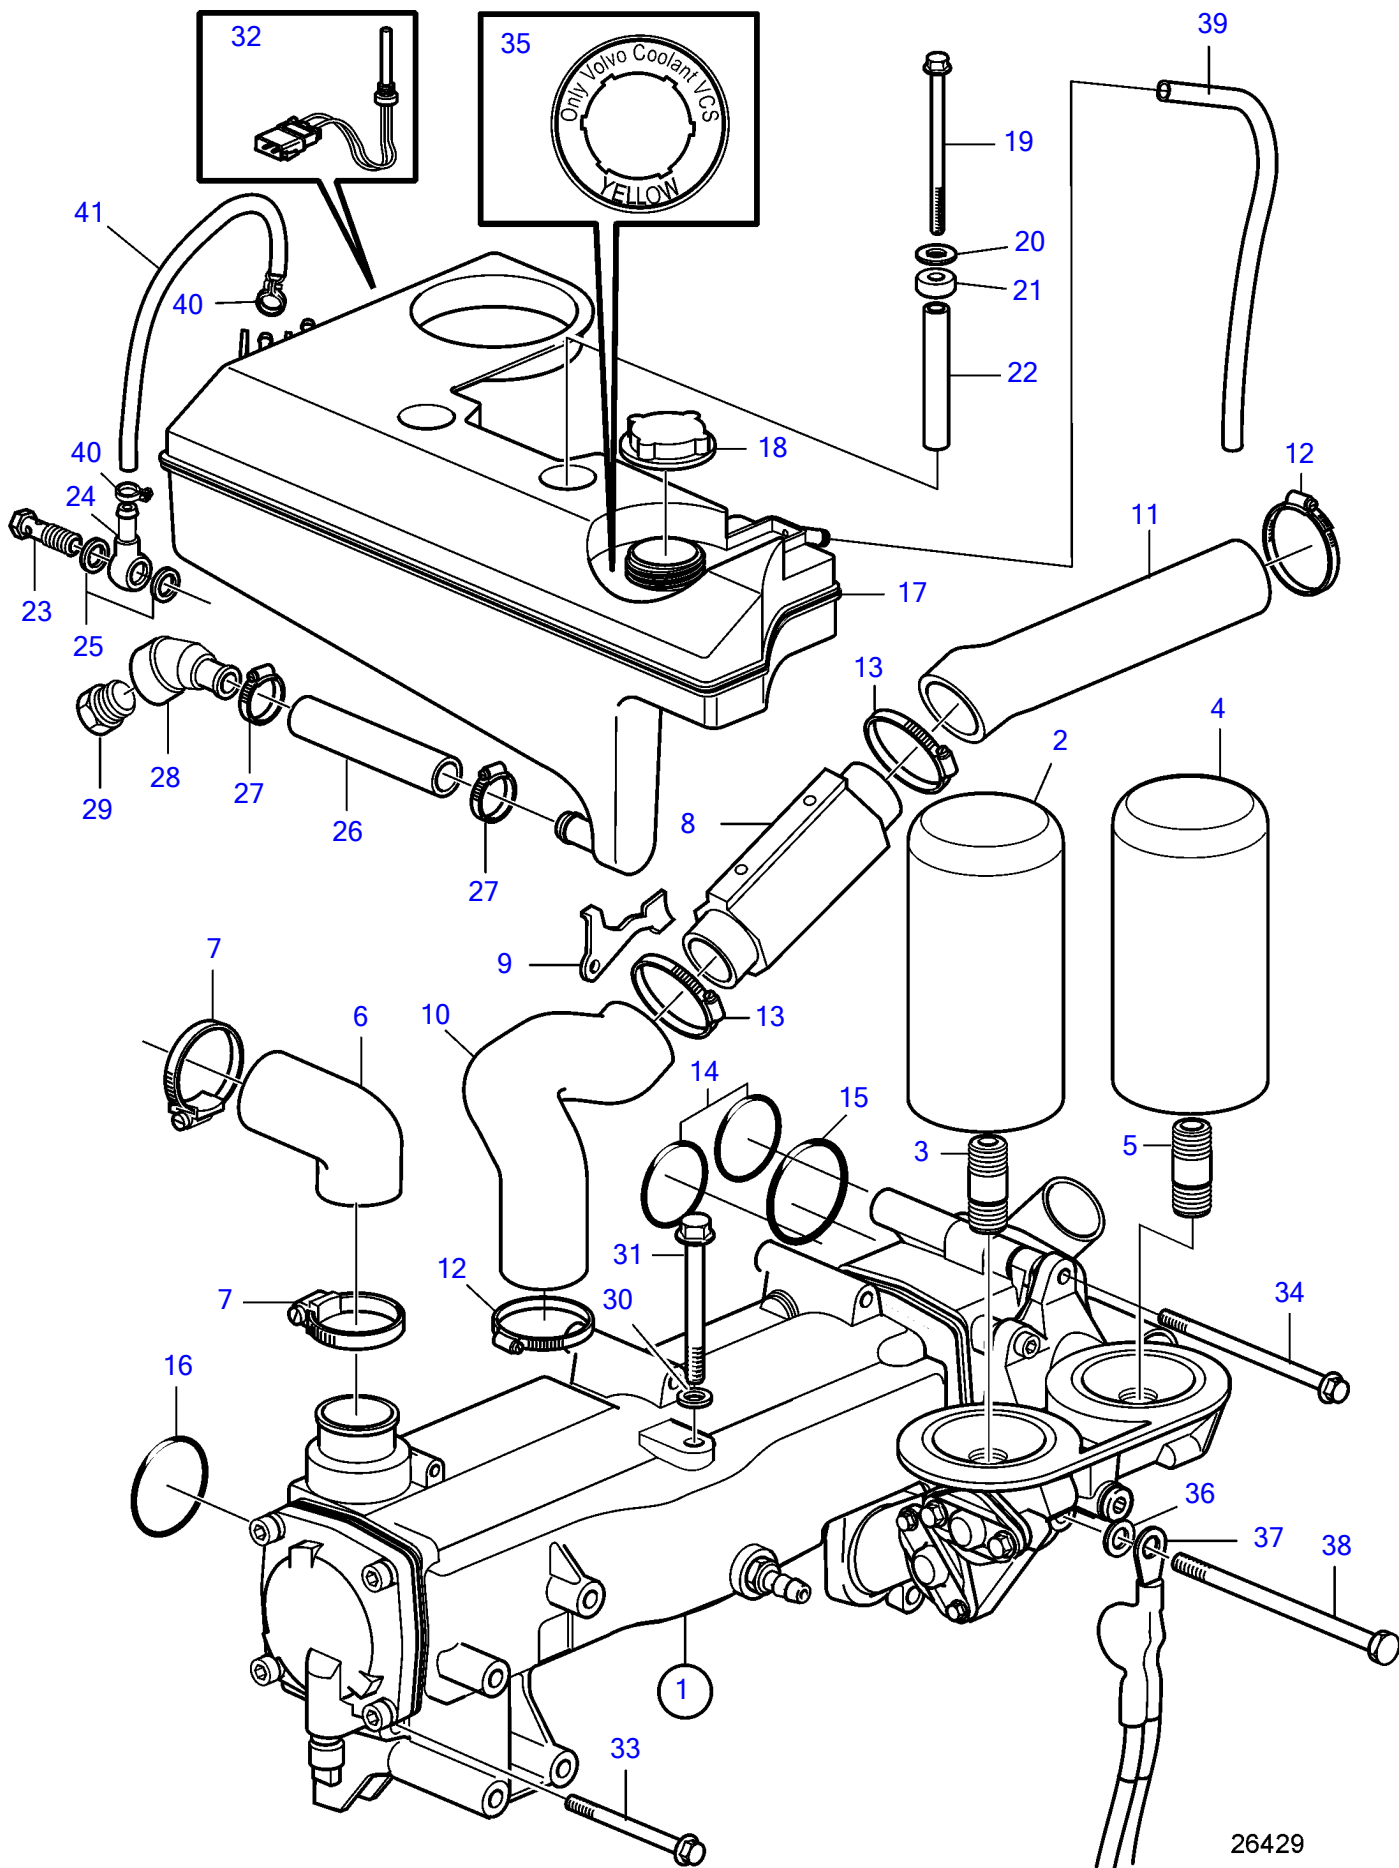

D6-435D-A, D6-435I-A

26429

D6-435D-A, D6-435I-A

REF	PART NO.	QTY	DESCRIPTION	SEE SEC.	NOTES
1	3809894	1	Heat exchanger		
			*	9985	
2	21632901	1	Oil filter		By pass
3	423067	1	Nipple		
4	3582732	1	Oil filter		Full flow.
5	3583695	1	Nipple		
6	3808093	1	Hose		
7	961672	2	Hose clamp		
8	3583818	1	Fuel cooler		
9	3583819	1	Bracket		
10	3583009	1	Hose		
11	3817783	1	Hose		
12	943478	2	Hose clamp		
13	943479	2	Hose clamp		
14	949722	2	O-ring		
15	976041	1	O-ring		
16	969415	1	O-ring		
17	3887582	1	Expansion tank		(3584072)
18	1674083	1	Pressure cap		
19	965184	2	Flange screw		L=100mm
20	976944	2	Washer		
21	3285120	2	Spacer sleeve		
22	3583863	2	Spacer sleeve		
23	969299	1	Hollow screw		
24	858750	1	Banjo nipple		
25	11994	2	Gasket		
26	952969	1	Hose		
27	943472	2	Hose clamp		
28	3808586	1	T-nipple		(3584237)
29	479956	1	Plug		
30	3583833	1	Washer		
31	3583648	1	Screw		
32	3547710	1	Level guard		
33	965184	4	Flange screw		
34	968893	1	Flange screw		
35	21506995	1	Label		
36	955894	1	Washer		
37	21923306	1	Wiring harness kit	7034	
38	980103	1	Hexagon screw		
39	942754	1	Hose		
40	975270	2	Hose clamp		
41	942700	1	Hose		

7746210-26-9984

26429

Upd:2014-07-03